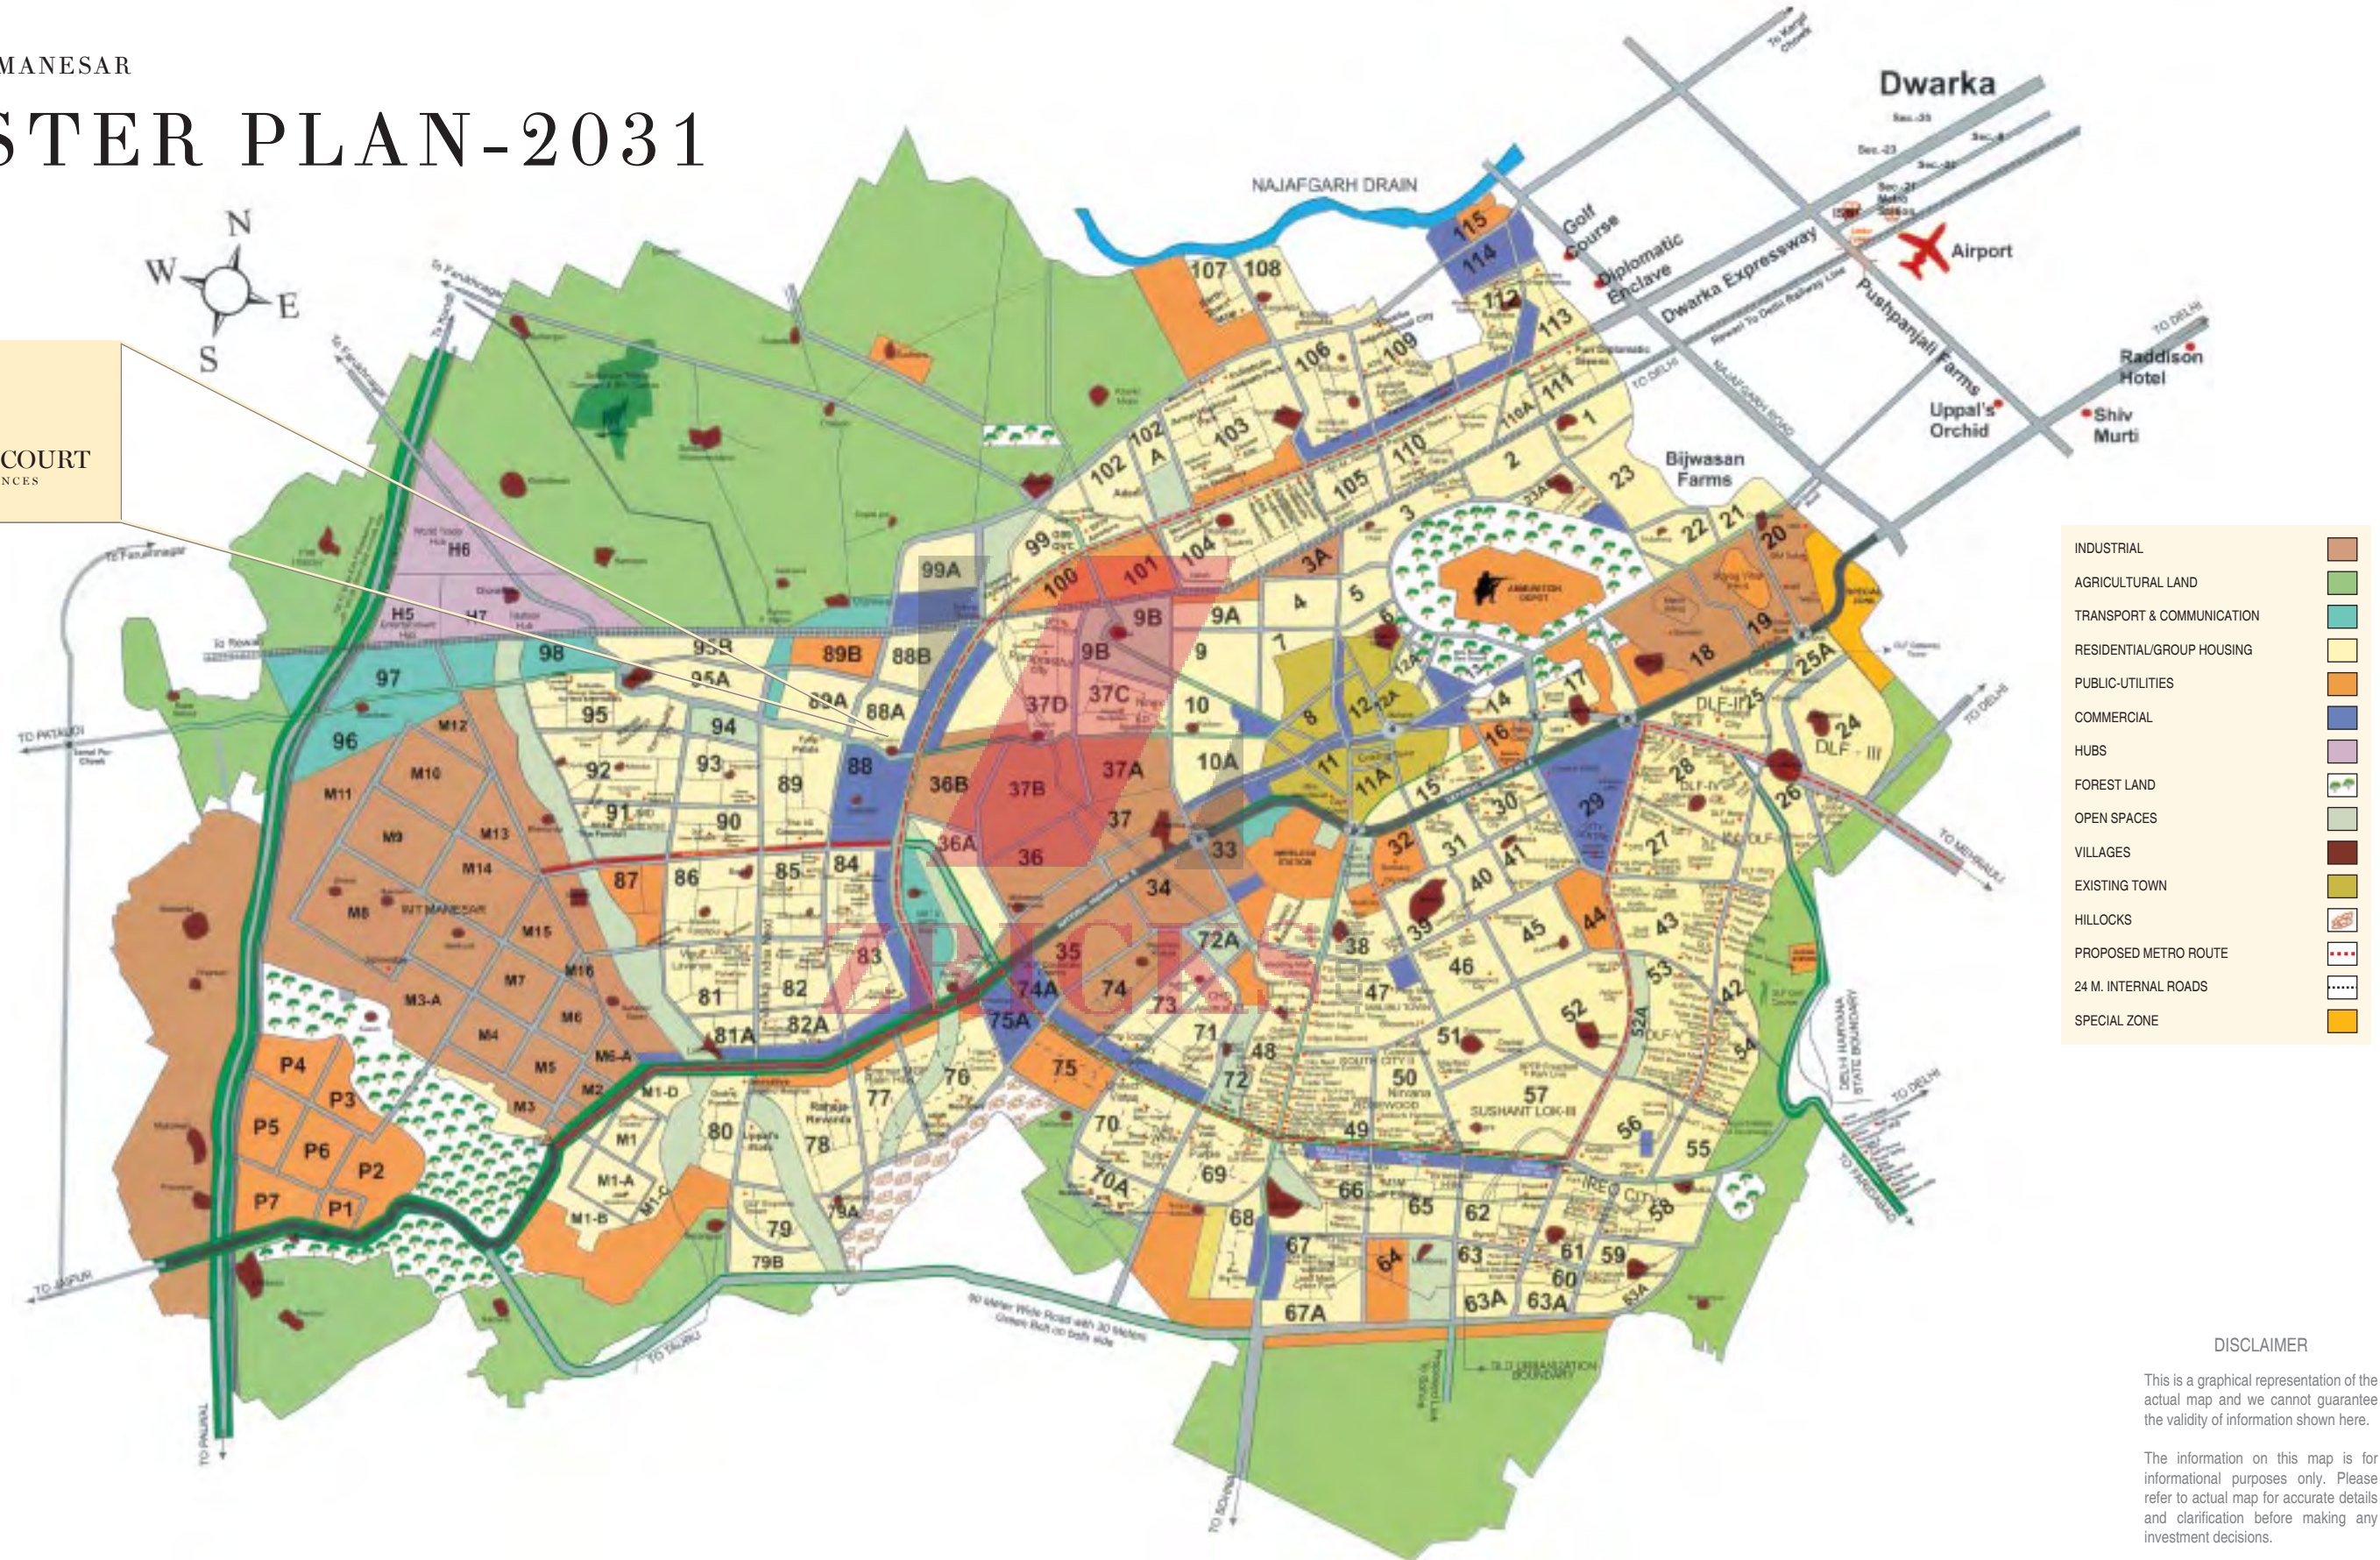

ZRICKS

THE CENTER COURT IS LOCATED AT
DWARKA EXPRESSWAY

- 20 MIN. FROM IFFCO CHOWK
- 15 MIN. FROM RAJIV CHOWK
- 20 MIN. FROM IGI T3 AIRPORT
- ONLY 2 MIN. FROM PROPOSED METRO
- ABUTTING 60 MTRS. & 24 MTRS. ROAD RESPECTIVELY
- ADJOINING VATIKA EXPRESS CITY—AN INTEGRATED MODERN TOWNSHIP
- NEXT TO SECTOR 88, ONE OF THE LARGEST COMMERCIAL SECTOR

ZRICKS.COM

THE CENTER COURT

SPORTS RESIDENCES

Map not to scale, indicative only

MASTER PLAN-2031

DISCLAIMER

This is a graphical representation of the actual map and we cannot guarantee the validity of information shown here.

The information on this map is for informational purposes only. Please refer to actual map for accurate details and clarification before making any investment decisions.

THE CENTER COURT IS A PROJECT OF ASHIANA AND LANDCRAFT.
BOTH HAVE PROVEN TRACK RECORD OF SAFETY OF INVESTMENT,
QUALITY OF CONSTRUCTION & INTEGRITY OF COMMITMENT