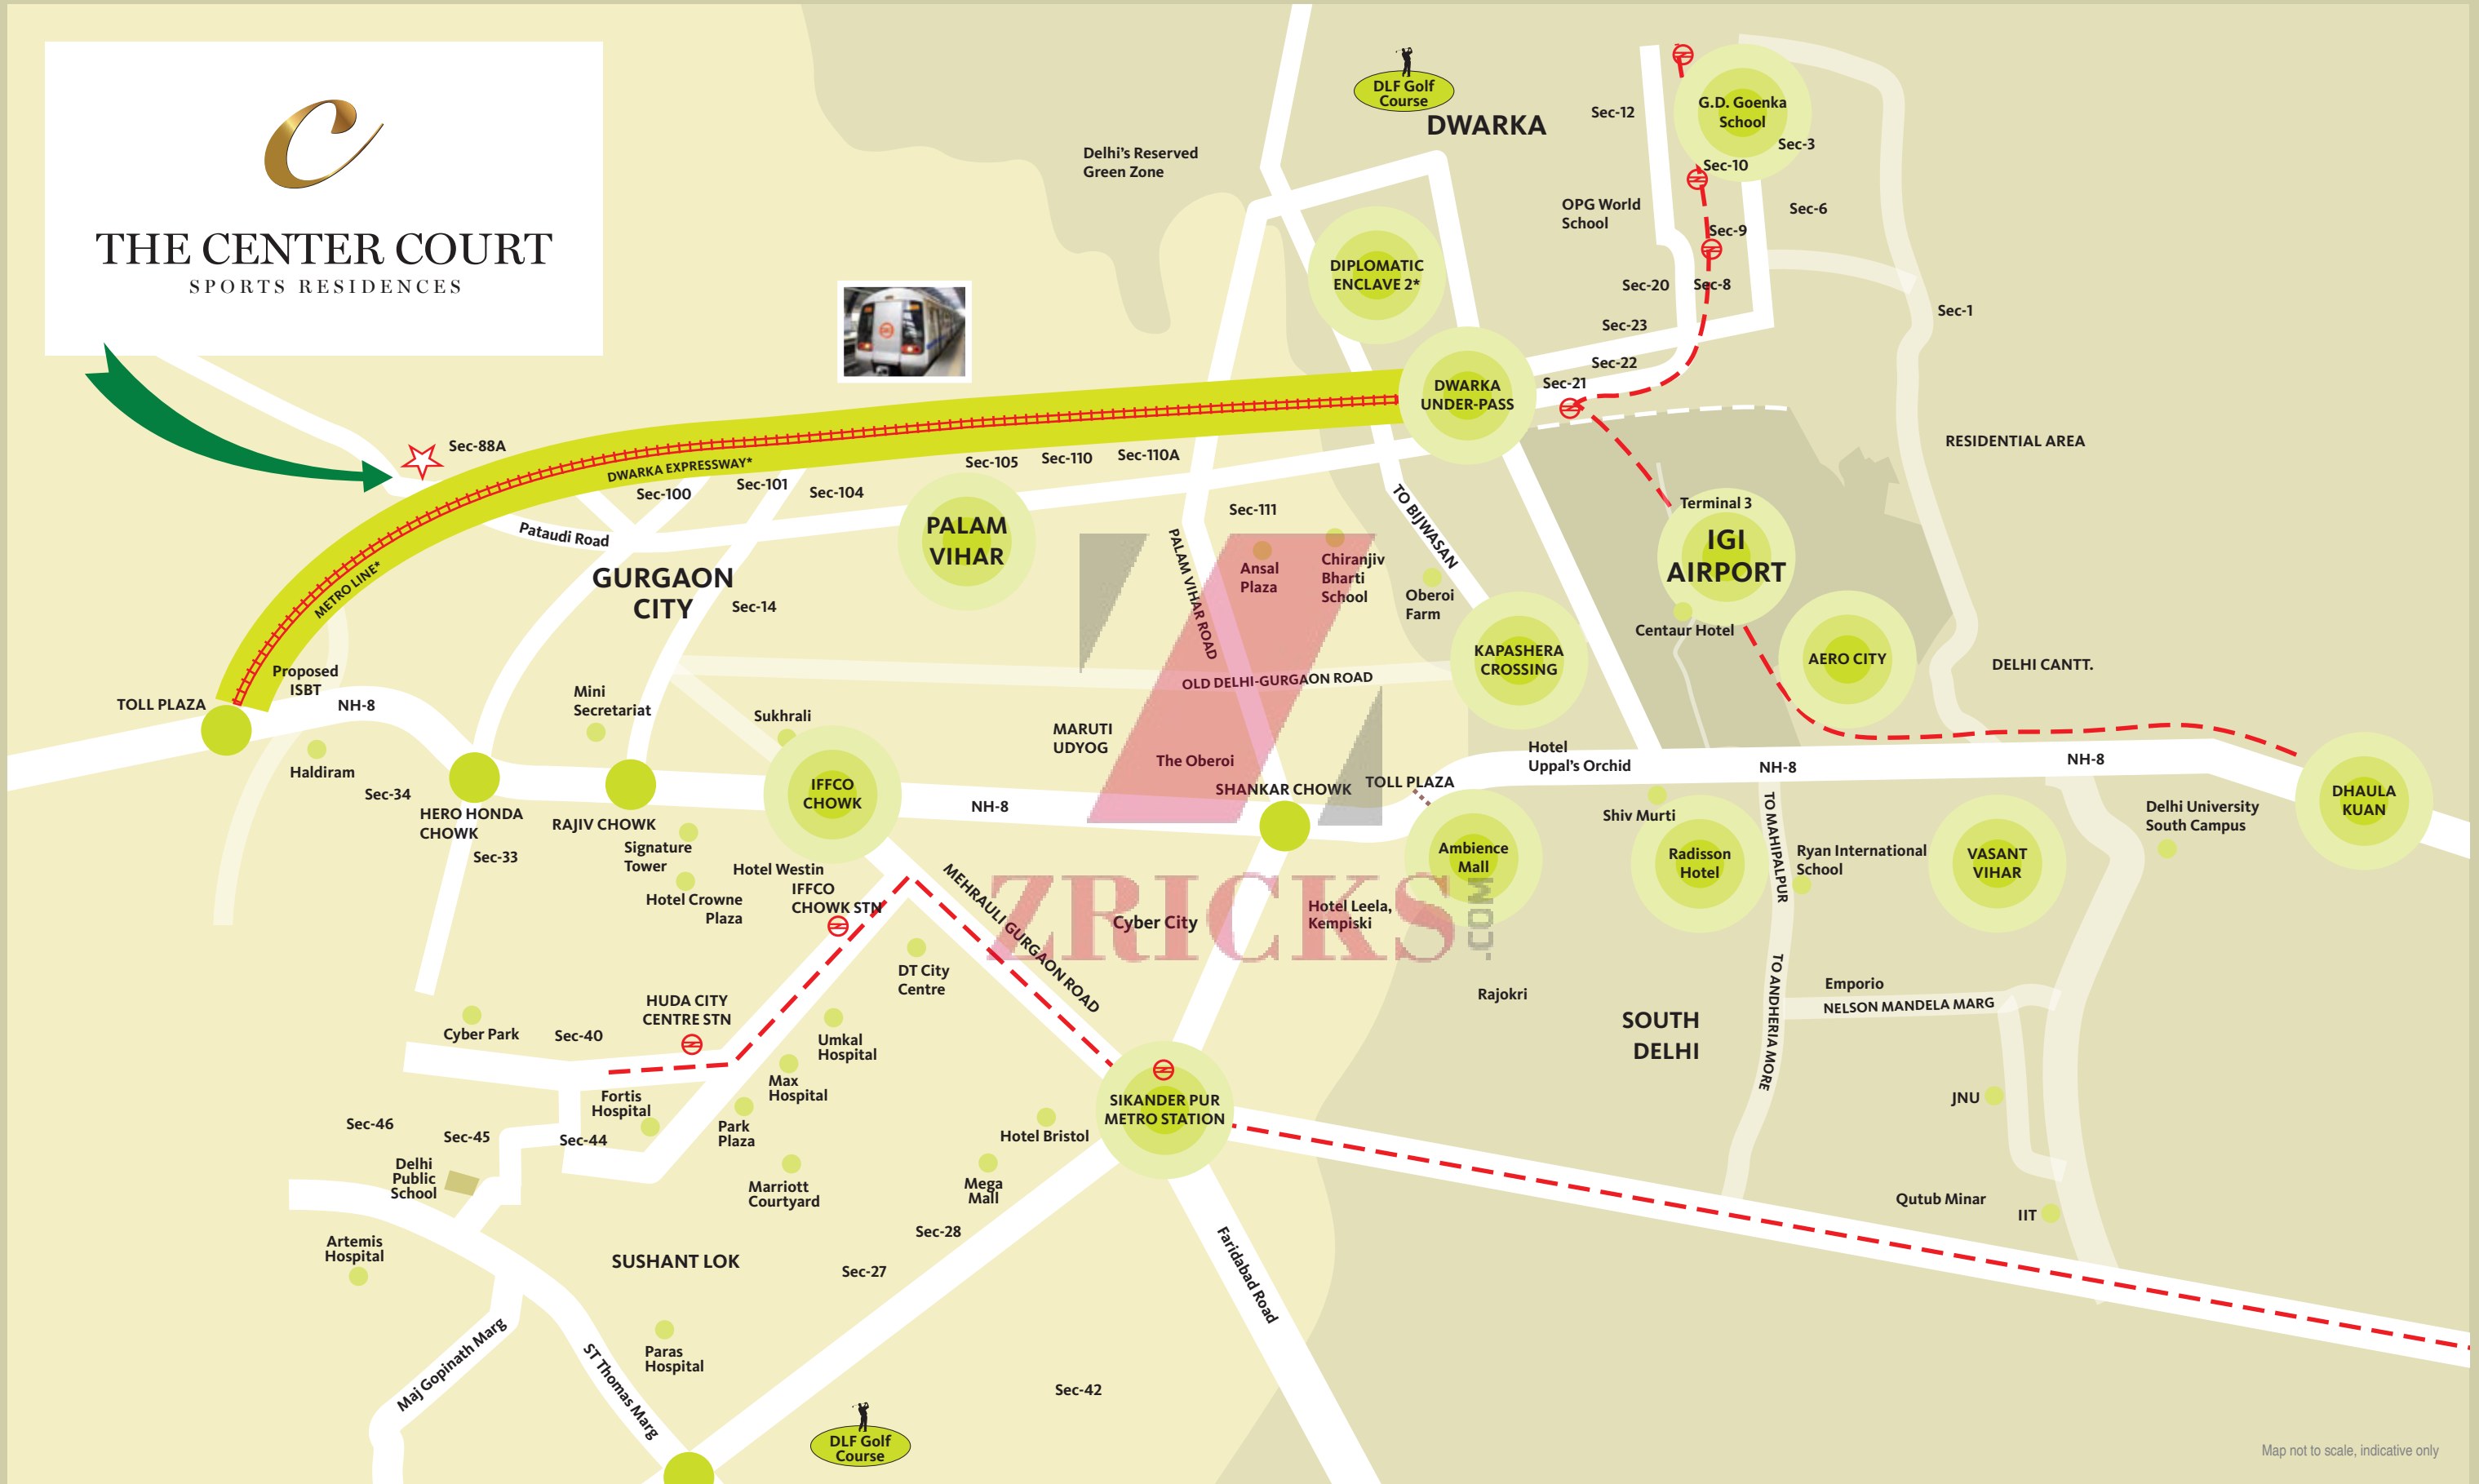

49
ZRICKS.COM

DWARKA EXPRESSWAY—THE GOLDEN ROAD

.....

Dwarka Expressway is an 18 km-long Expressway connecting Dwarka with NH-8, and is likely to be completed soon.

Connectivity to Delhi would be a breeze.

ZRICKS

THE CENTER COURT IS LOCATED AT
DWARKA EXPRESSWAY

- 20 MIN. FROM IFFCO CHOWK
- 15 MIN. FROM RAJIV CHOWK
- 20 MIN. FROM IGI T3 AIRPORT
- ONLY 2 MIN. FROM PROPOSED METRO
- ABUTTING 60 MTRS. & 24 MTRS. ROAD RESPECTIVELY
- ADJOINING VATIKA EXPRESS CITY—AN INTEGRATED MODERN TOWNSHIP
- NEXT TO SECTOR 88, ONE OF THE LARGEST COMMERCIAL SECTOR

ZRICKS.COM

THE CENTER COURT

SPORTS RESIDENCES

Map not to scale, indicative only

MASTER PLAN-2031

DISCLAIMER

This is a graphical representation of the actual map and we cannot guarantee the validity of information shown here.