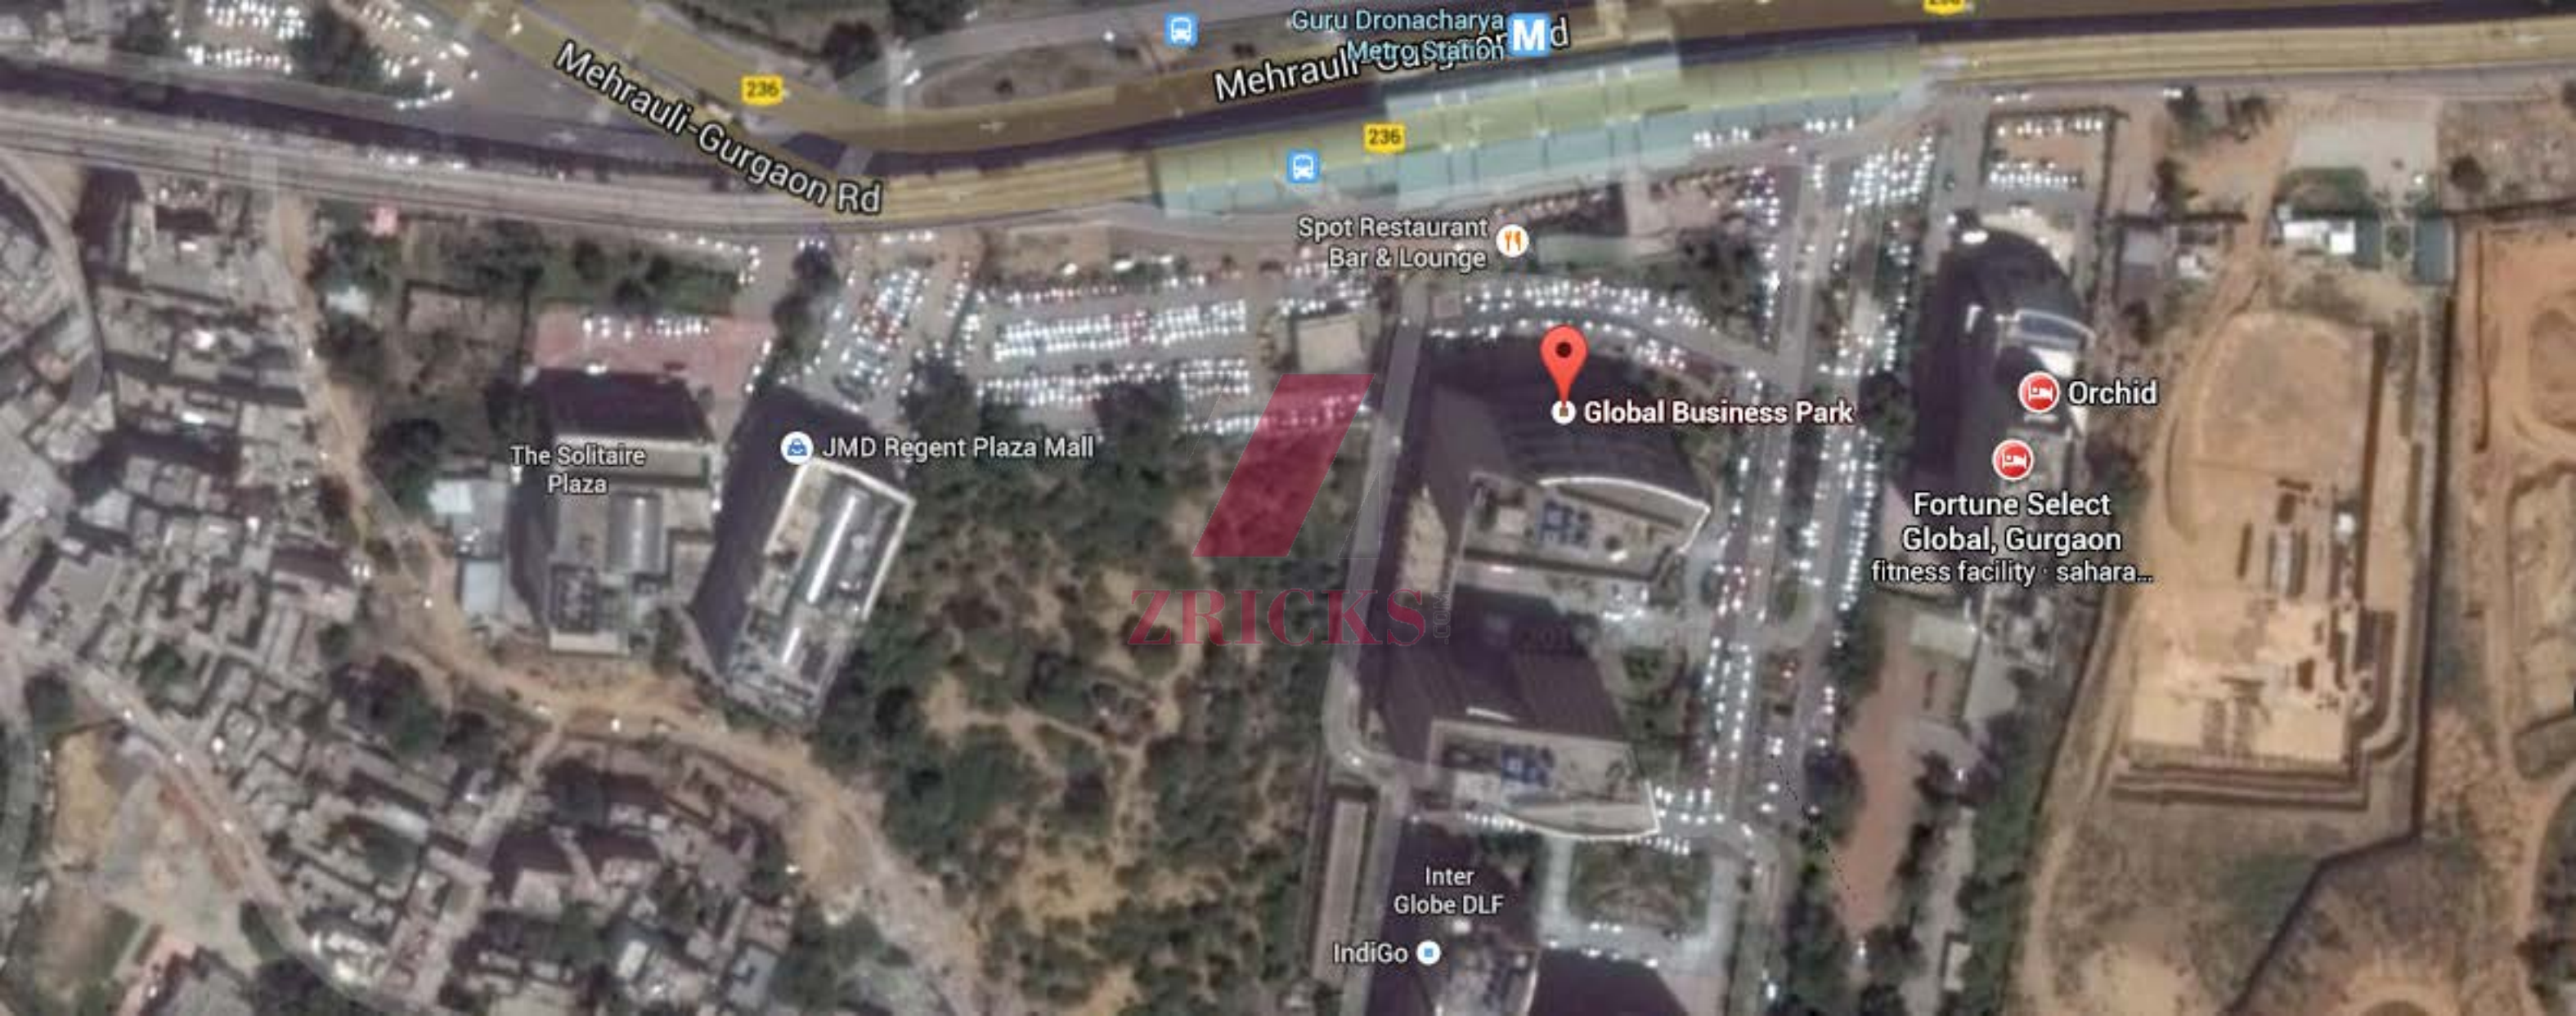

GLOBAL BUSINESS PARK

Prime Land
LAKSHMI

ZRICKS

73730m 2

ZBRICKS

FORTUNE
GLOBAL
EDUCATIONS

Electrolux

East 101

ZBRICKS
AND
GLOBAL EDUCATIONS

ZRICKS.COM

Mehrauli-Gurgaon Rd

Guru Dronacharya Metro Station Md

Spot Restaurant Bar & Lounge

The Solitaire Plaza

JMD Regent Plaza Mall

Global Business Park

Orchid

Fortune Select Global, Gurgaon fitness facility · sahara...

ZIRICKS

Inter Globe DLF

IndiGo

- Metro
- - Proposed Metro

Map not to scale.

- On the Mehrauli-Gurgaon Road, Gurgaon 
- World-class commercial center spread over 8 acres of prime land
- Offering 800,000 Sq.Ft of commercial space
- Built to international standards with all modern amenities in suitably planned greens
- Ample Car Parking