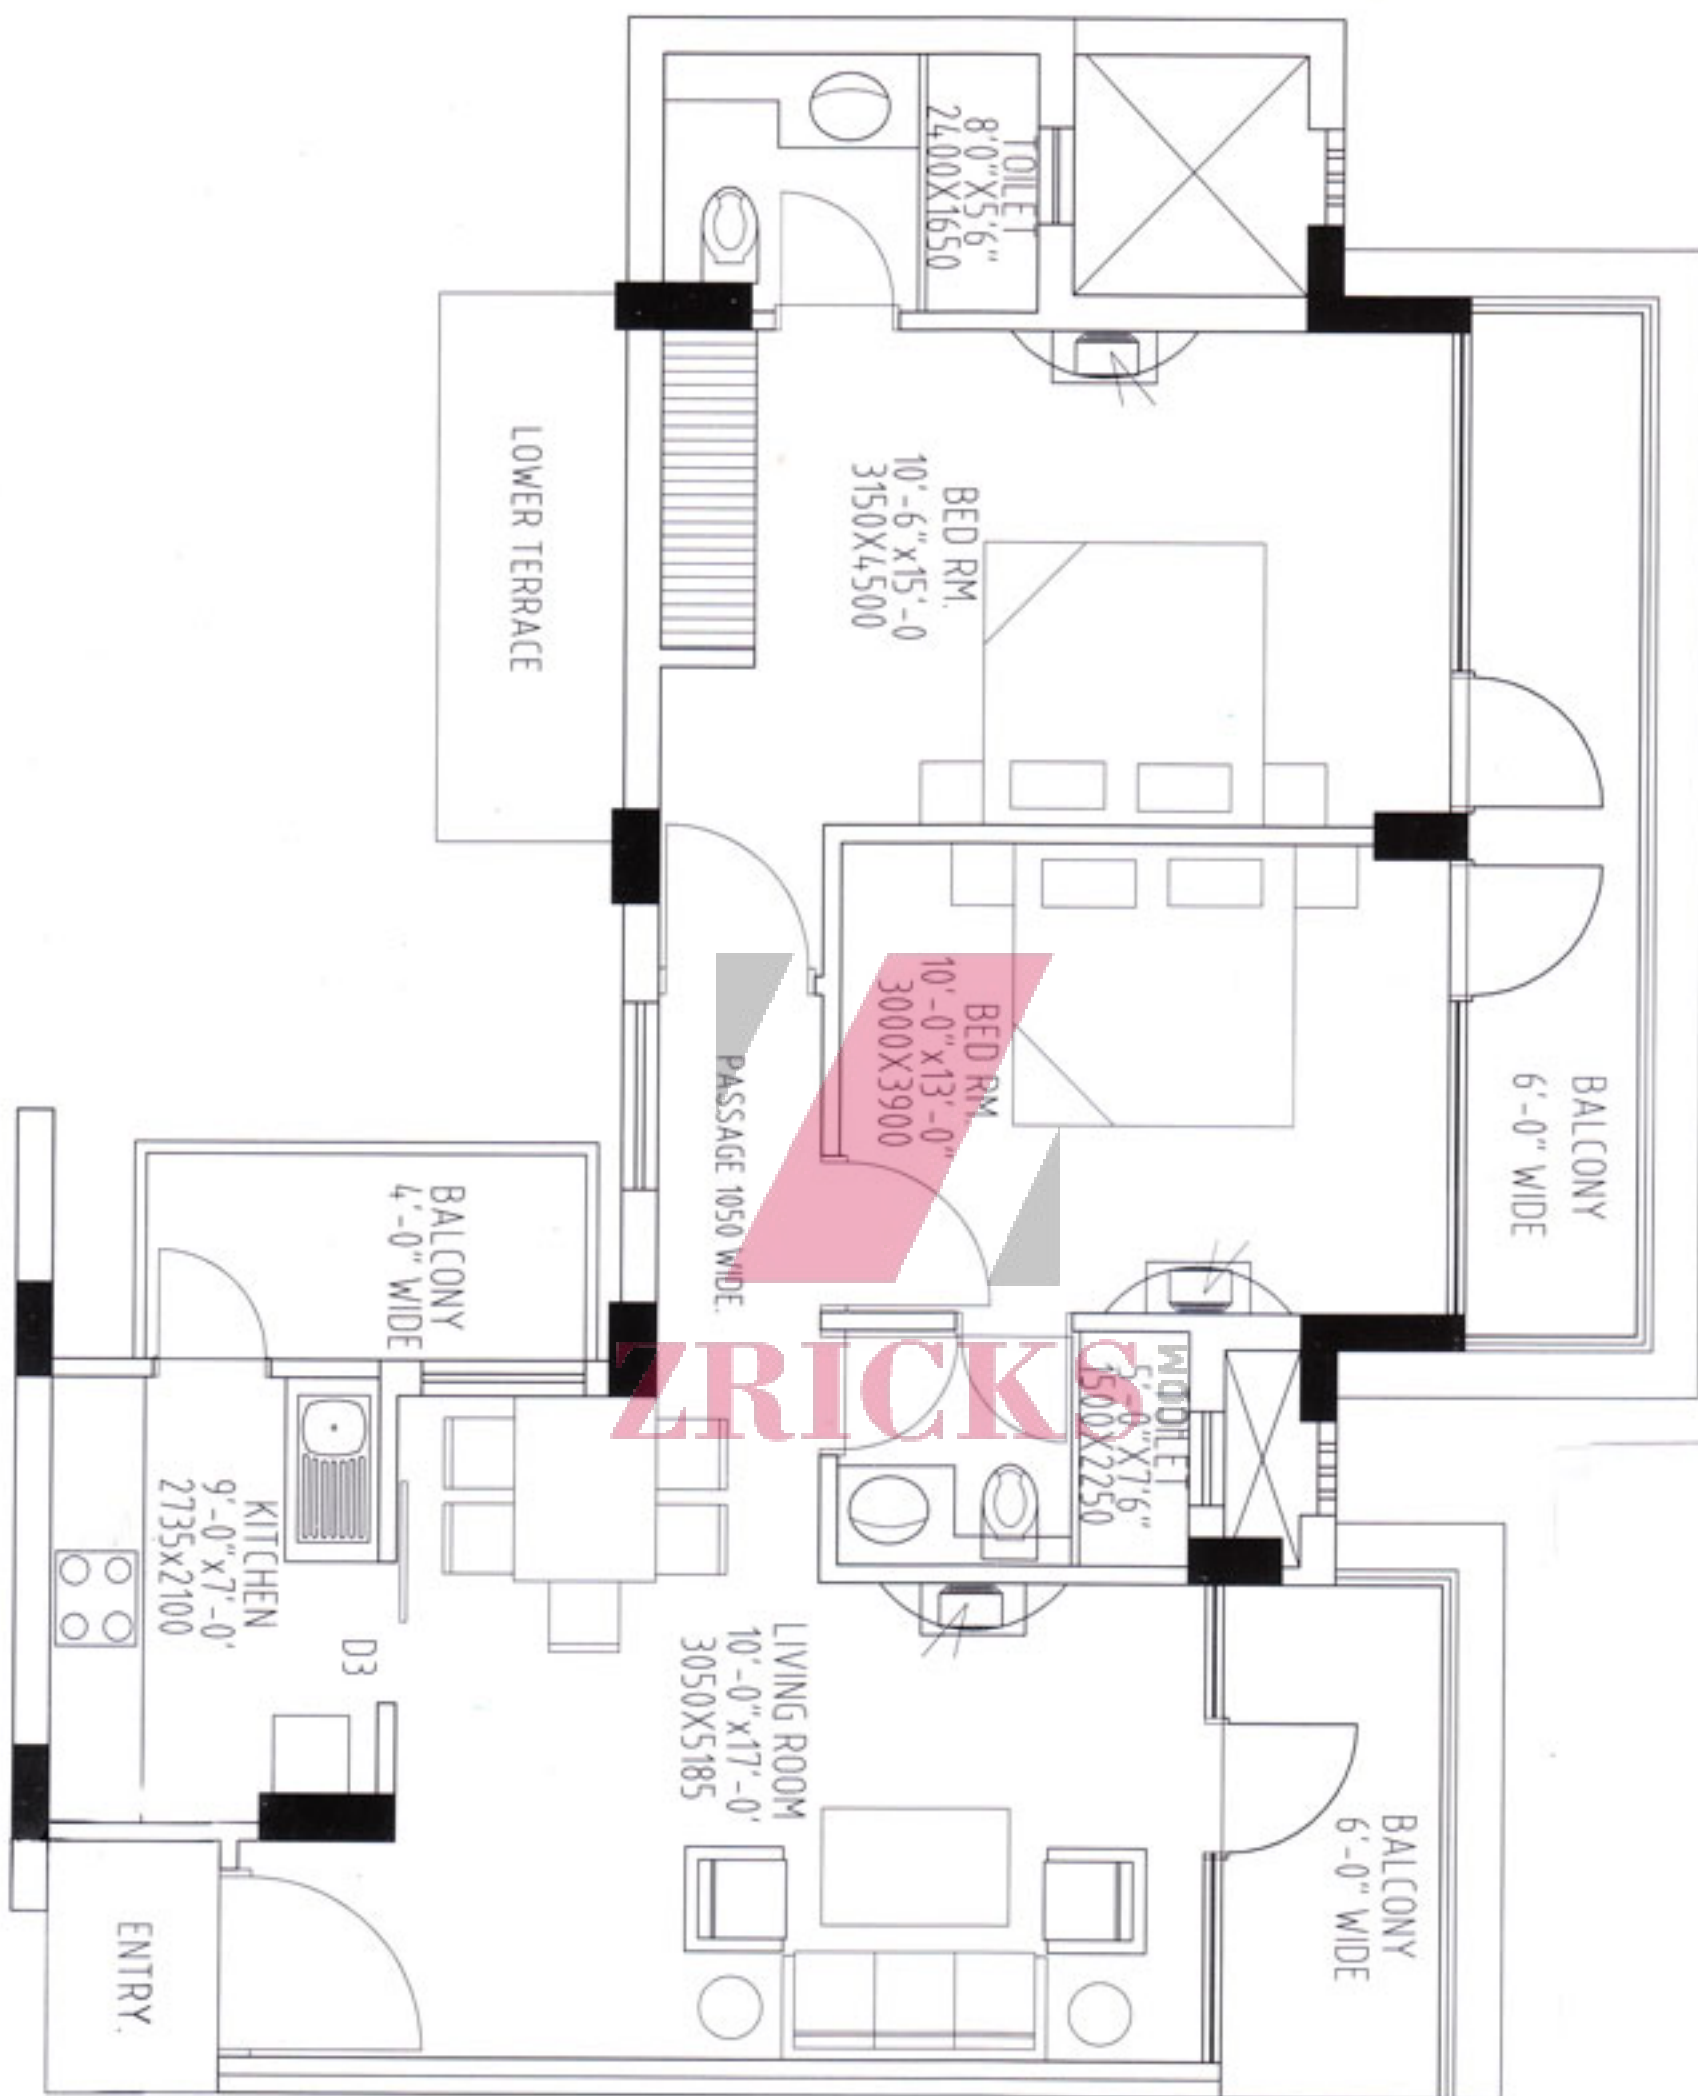

THOMSBURY TOWER

ZTRICKS.com

KINGSBURY TOWERS
2 BRICKS

ZILCKS

JURY TOWER

ZRICKS CO.

2 BHK - FLOOR PLAN

Saleable Area - 1110 sq.ft. (103.12 sq.mtr.)

3 BHK - FLOOR PLAN

Saleable Area - 1625 sq.ft. (150.96 sq.mtr.)

4 BHK - FLOOR PLAN

Saleable Area - 1930 sq.ft. (179.30 sq.mtr.)

KINGSBURY MAP

SECTOR ROAD

- 4 BHK
- 2 BHK
- 3 BHK

ACTUAL LOCATION OF KINGSBURY APARTMENTS