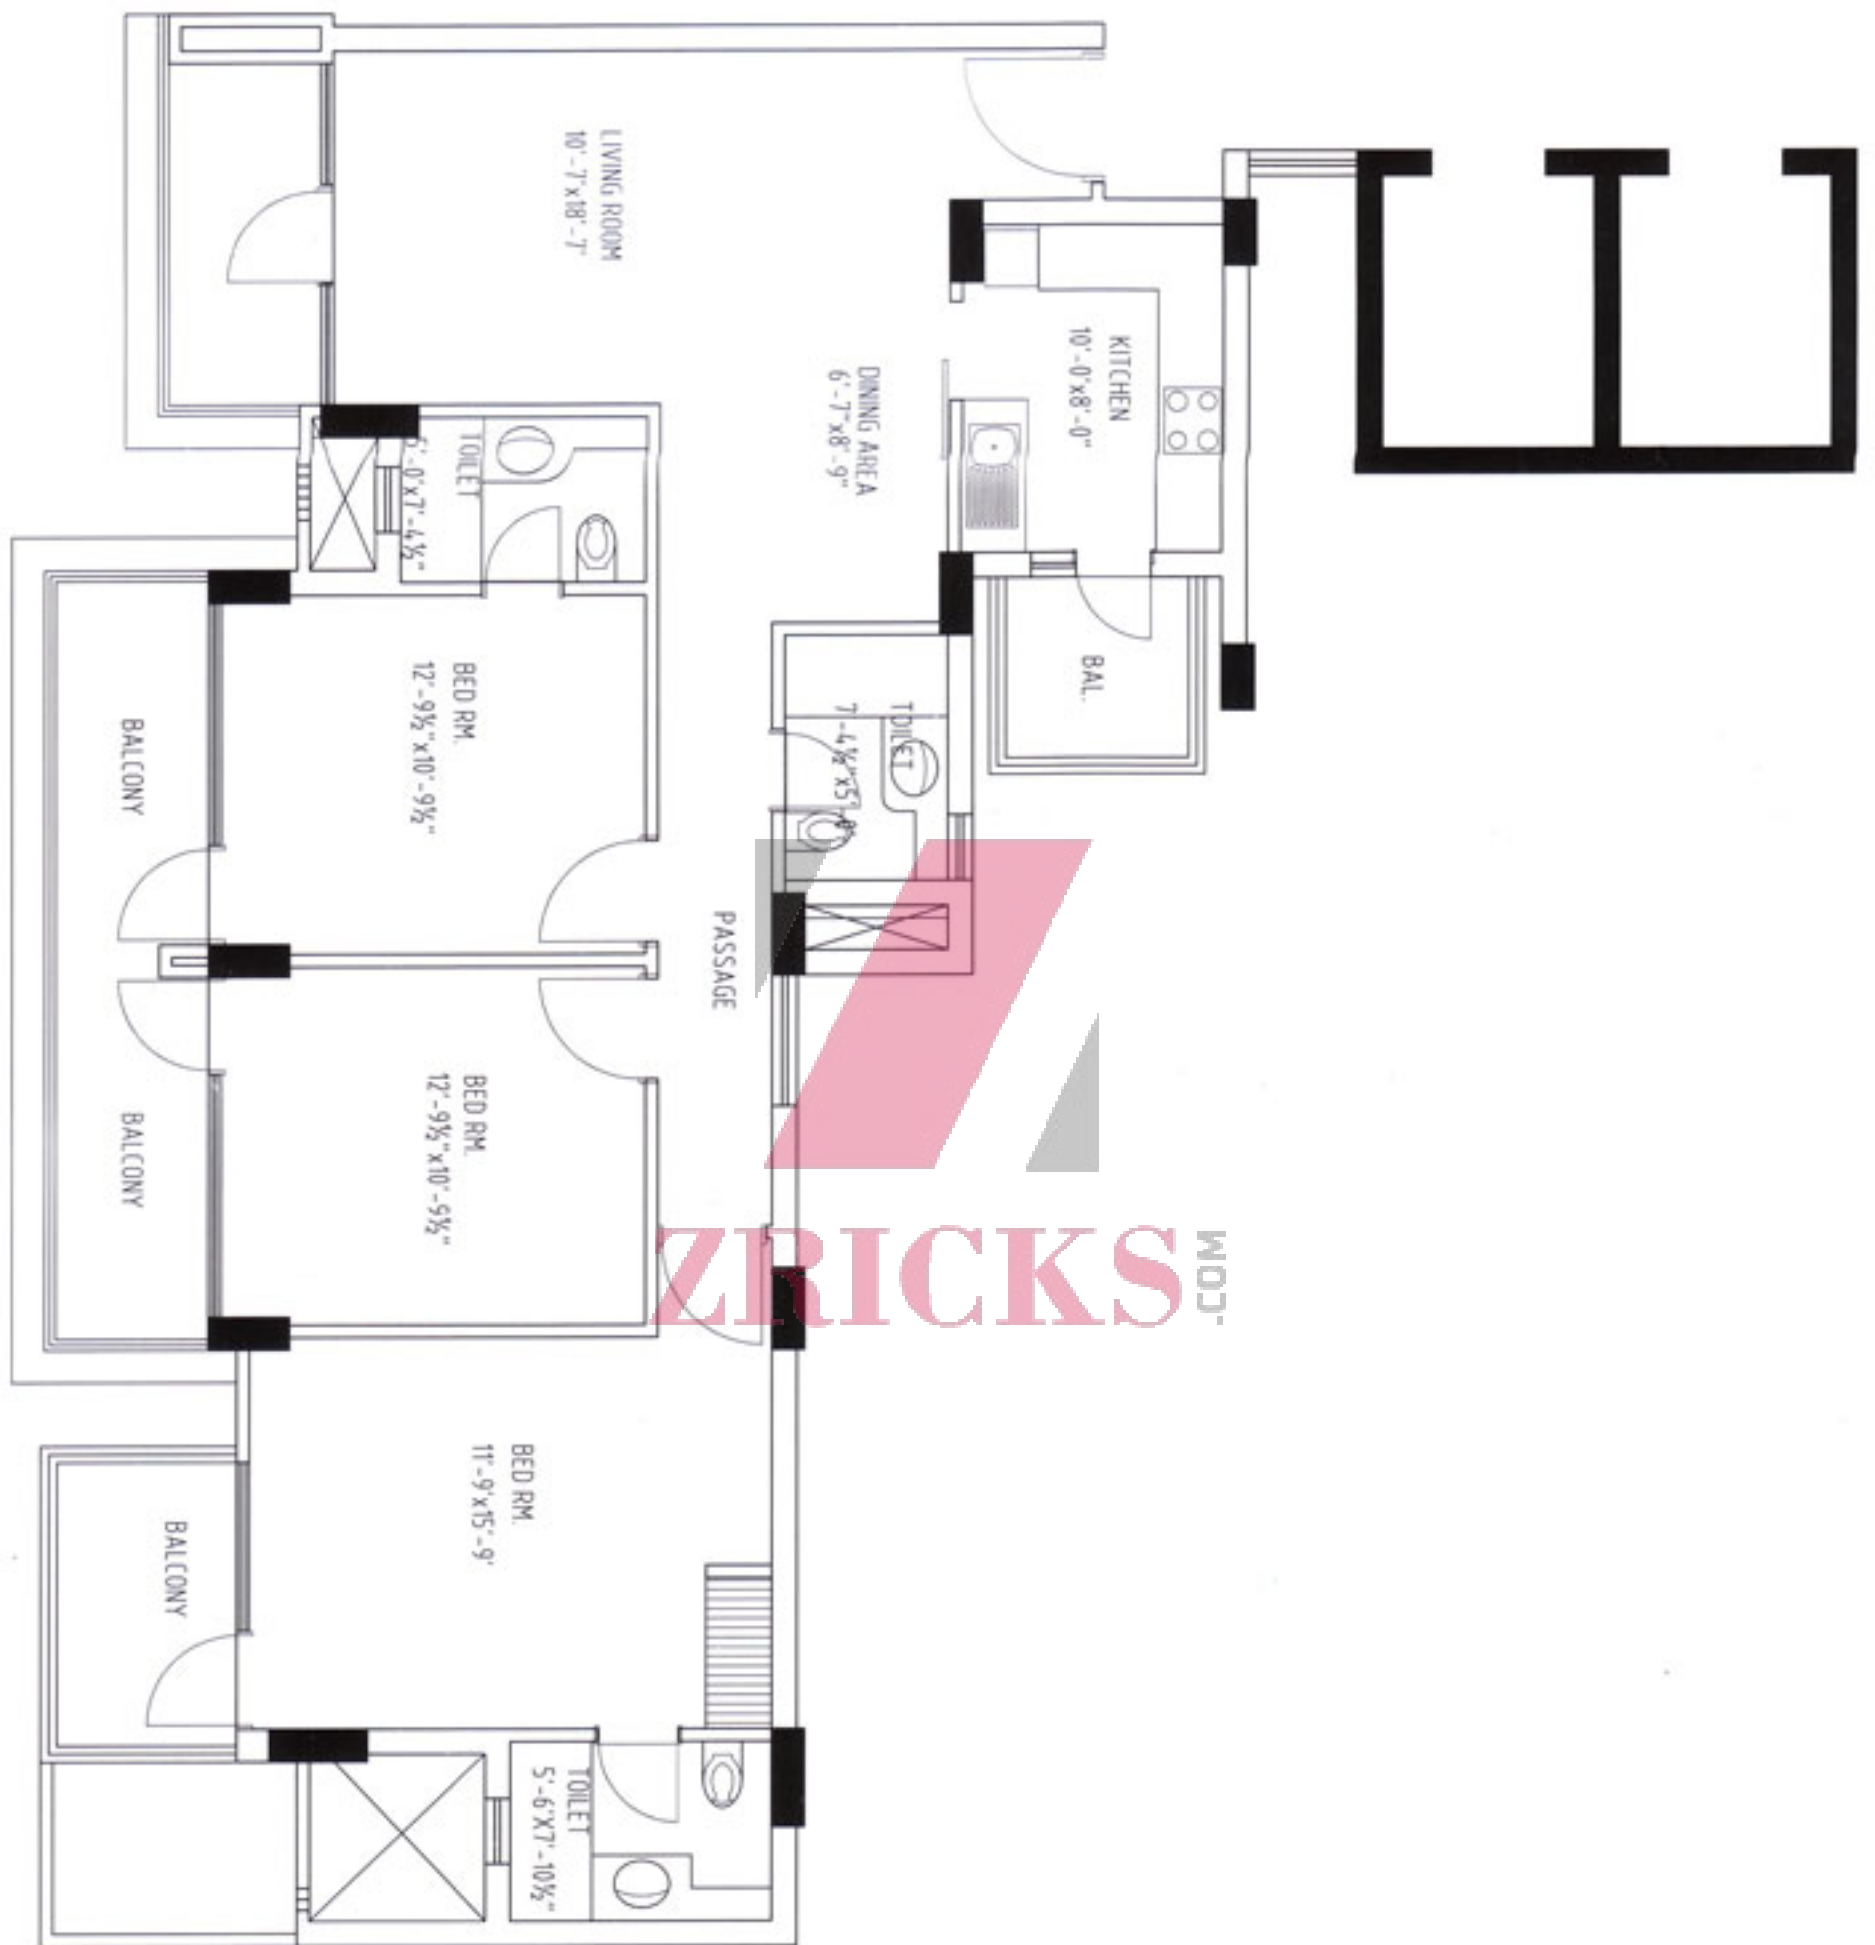

THOMSBURY TOWER

ZTRICKS.com

KINGSBURY TOWERS
2 BRICKS

ZILCKS

JURY TOWER

ZRICKS CO.

2 BHK - FLOOR PLAN

Saleable Area - 1110 sq.ft. (103.12 sq.mtr.)

3 BHK - FLOOR PLAN

Saleable Area - 1625 sq.ft. (150.96 sq.mtr.)

4 BHK - FLOOR PLAN

Saleable Area - 1930 sq.ft. (179.30 sq.mtr.)

KINGSBURY MAP

SECTOR ROAD

- 4 BHK
- 2 BHK
- 3 BHK

ACTUAL LOCATION OF KINGSBURY APARTMENTS