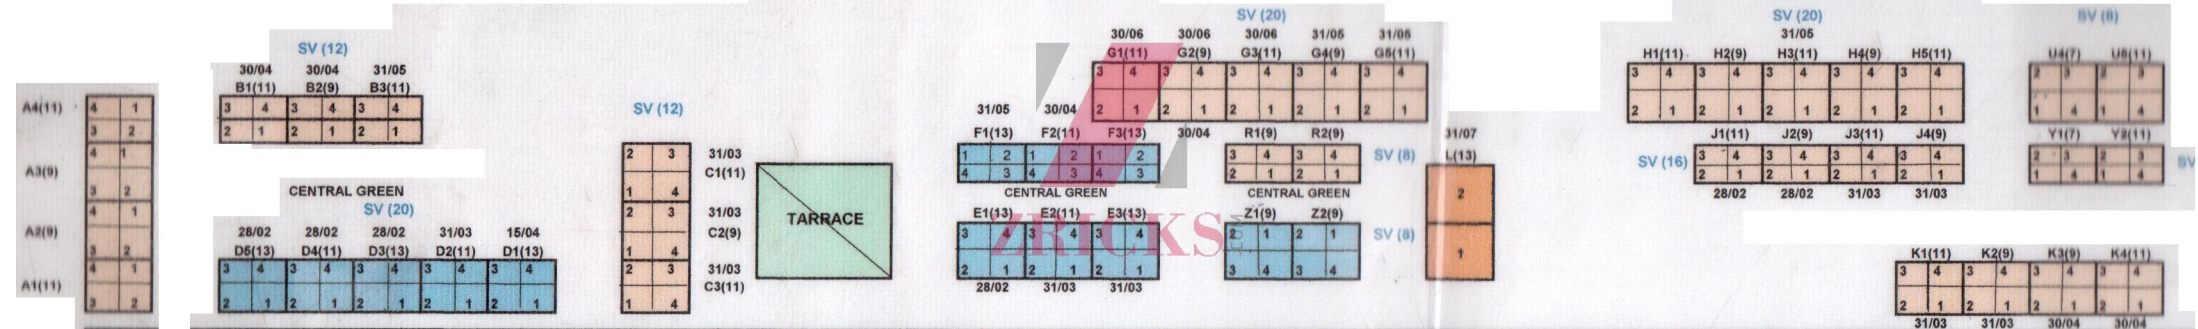

THOMSBURY TOWER

ZTRICKS.com

KINGSBURY TOWERS
2 BRICKS

ZILCKS

JURY TOWER

ZRICKS CO.

2 BHK - FLOOR PLAN

Saleable Area - 1110 sq.ft. (103.12 sq.mtr.)

3 BHK - FLOOR PLAN

Saleable Area - 1625 sq.ft. (150.96 sq.mtr.)

4 BHK - FLOOR PLAN

Saleable Area - 1930 sq.ft. (179.30 sq.mtr.)

KINGSBURY MAP

SECTOR ROAD

- 4 BHK
- 2 BHK
- 3 BHK

ACTUAL LOCATION OF KINGSBURY APARTMENTS