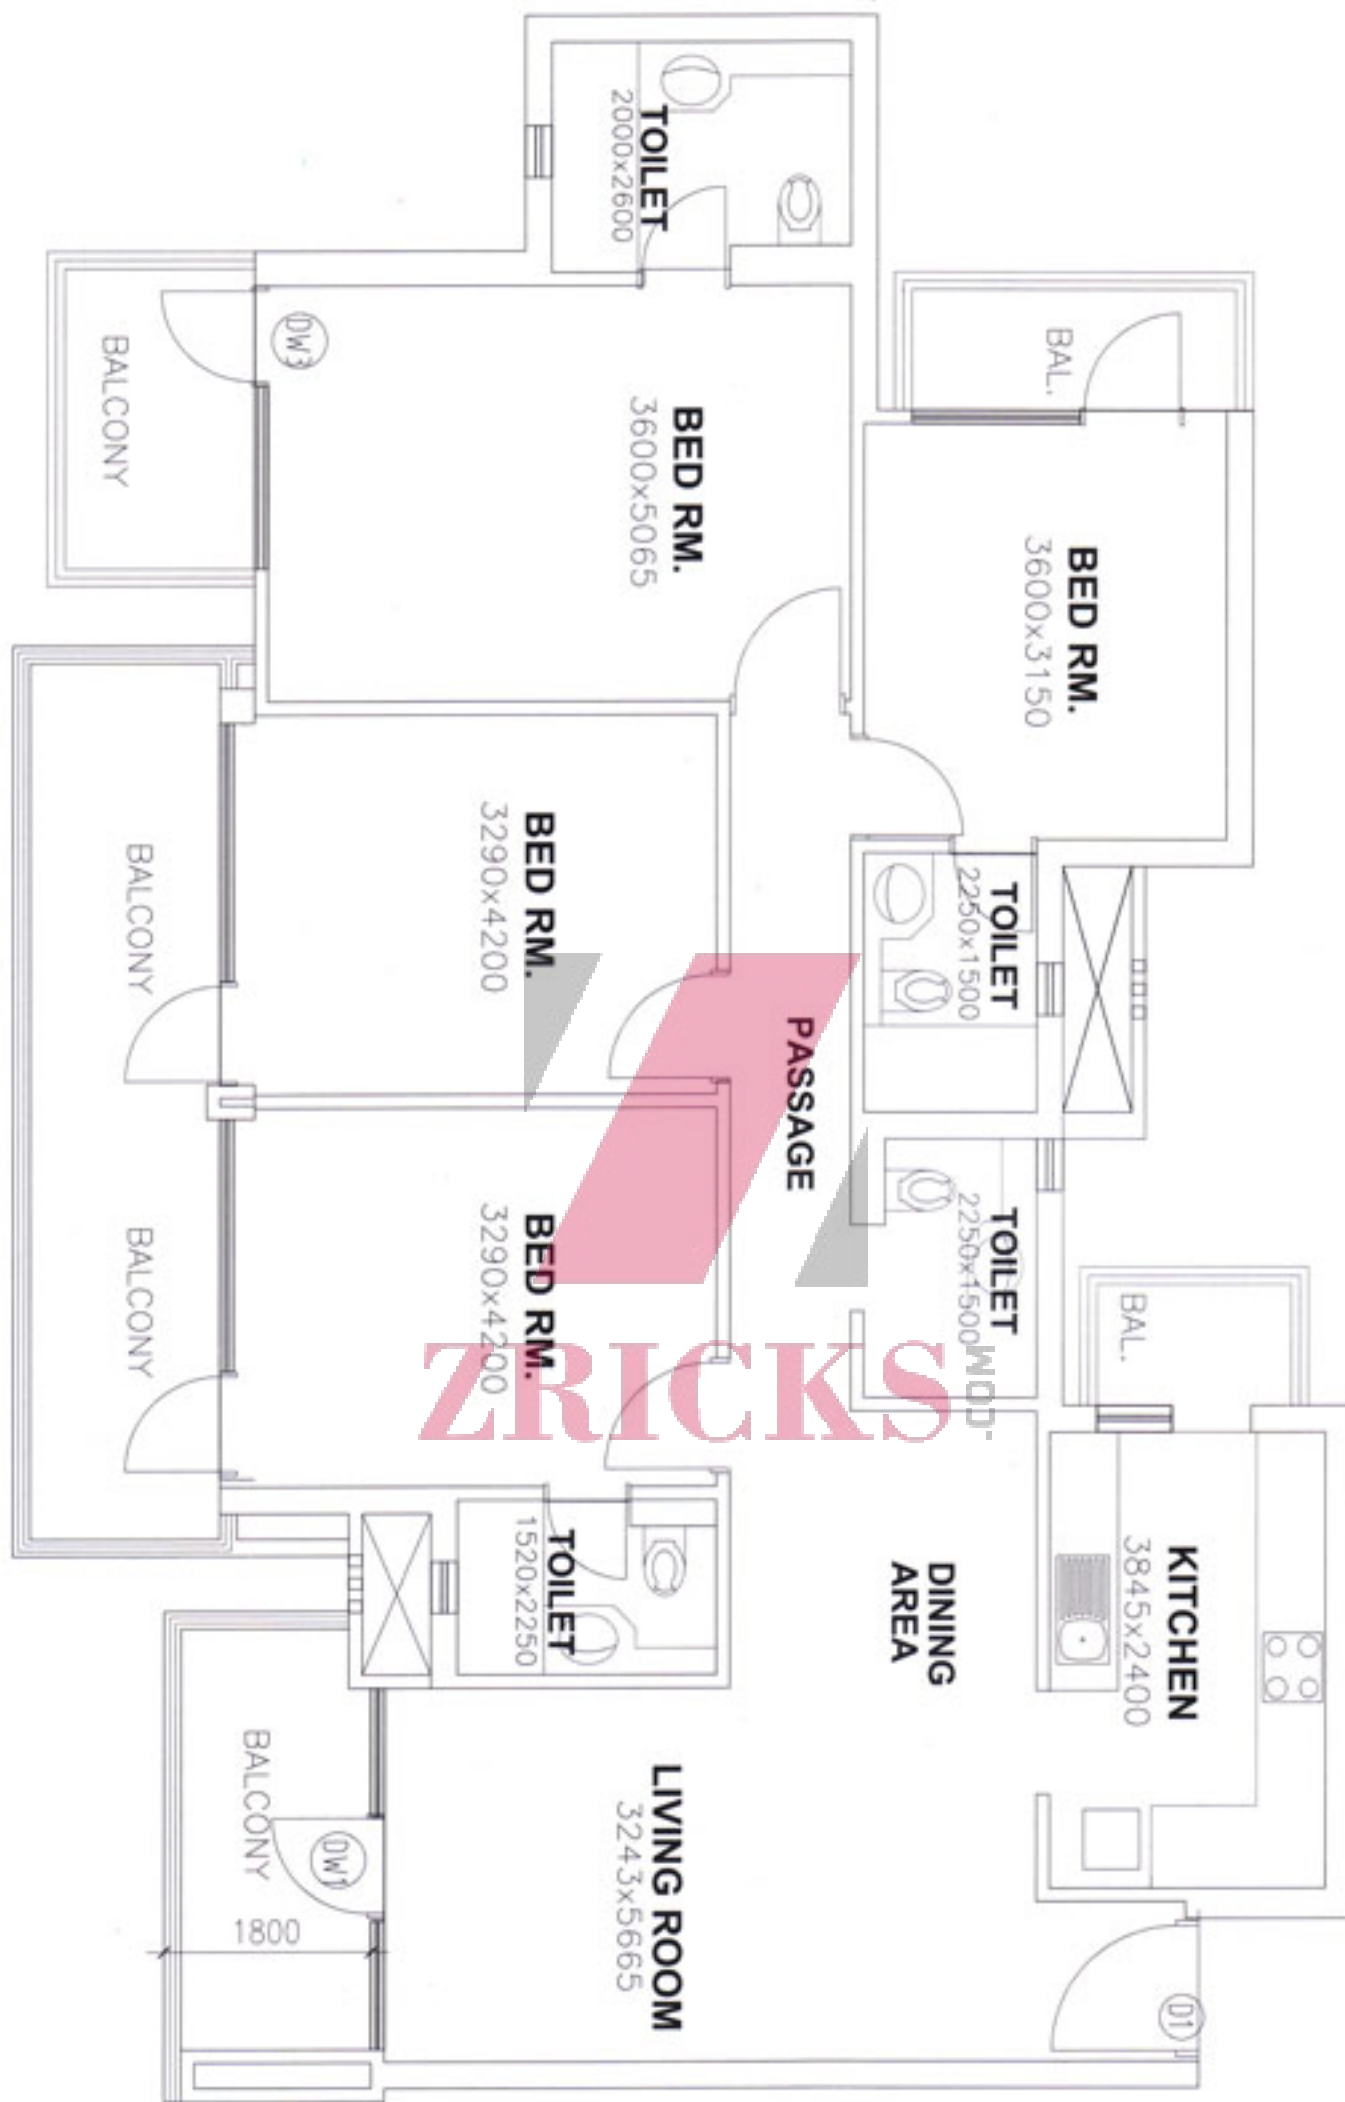

THOMSBURY TOWER

ZTRICKS.com

KINGSBURY TOWERS
2 BRICKS

ZILCKS

JURY TOWER

ZRICKS CO.

2 BHK - FLOOR PLAN

Saleable Area - 1110 sq.ft. (103.12 sq.mtr.)

3 BHK - FLOOR PLAN

Saleable Area - 1625 sq.ft. (150.96 sq.mtr.)

4 BHK - FLOOR PLAN

Saleable Area - 1930 sq.ft. (179.30 sq.mtr.)

KINGSBURY MAP

SECTOR ROAD

- 4 BHK
- 2 BHK
- 3 BHK

ACTUAL LOCATION OF KINGSBURY APARTMENTS