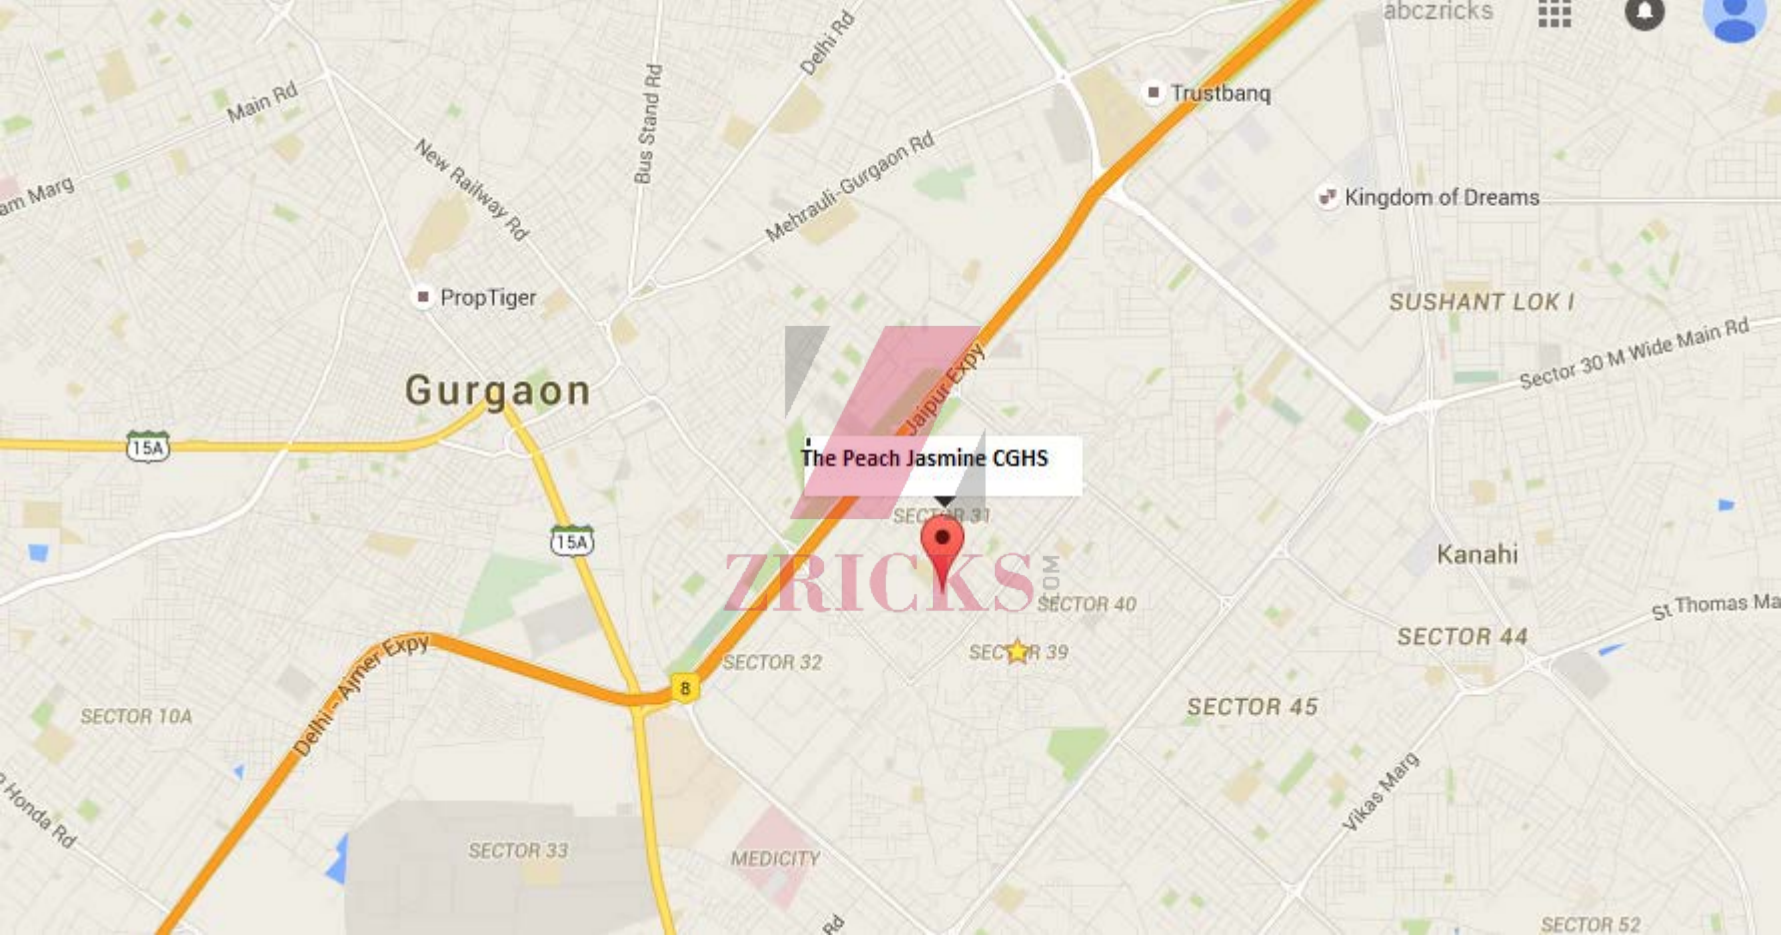

Gurgaon

The Peach Jasmine CGHS

ZRICKS

SUSHANT LOK I

Kanahi

SECTOR 44

SECTOR 45

SECTOR 32

SECTOR 39

SECTOR 31

MEDICITY

Vikas Marg

SECTOR 52

Main Rd

New Railway Rd

Bus Stand Rd

Delhi Rd

Mehrauli-Gurgaon Rd

Trustbanq

Kingdom of Dreams

Sector 30 M Wide Main Rd

St Thomas Ma

SECTOR 10A

Delhi - Aymer Expy

15A

8

Honda Rd

SECTOR 33