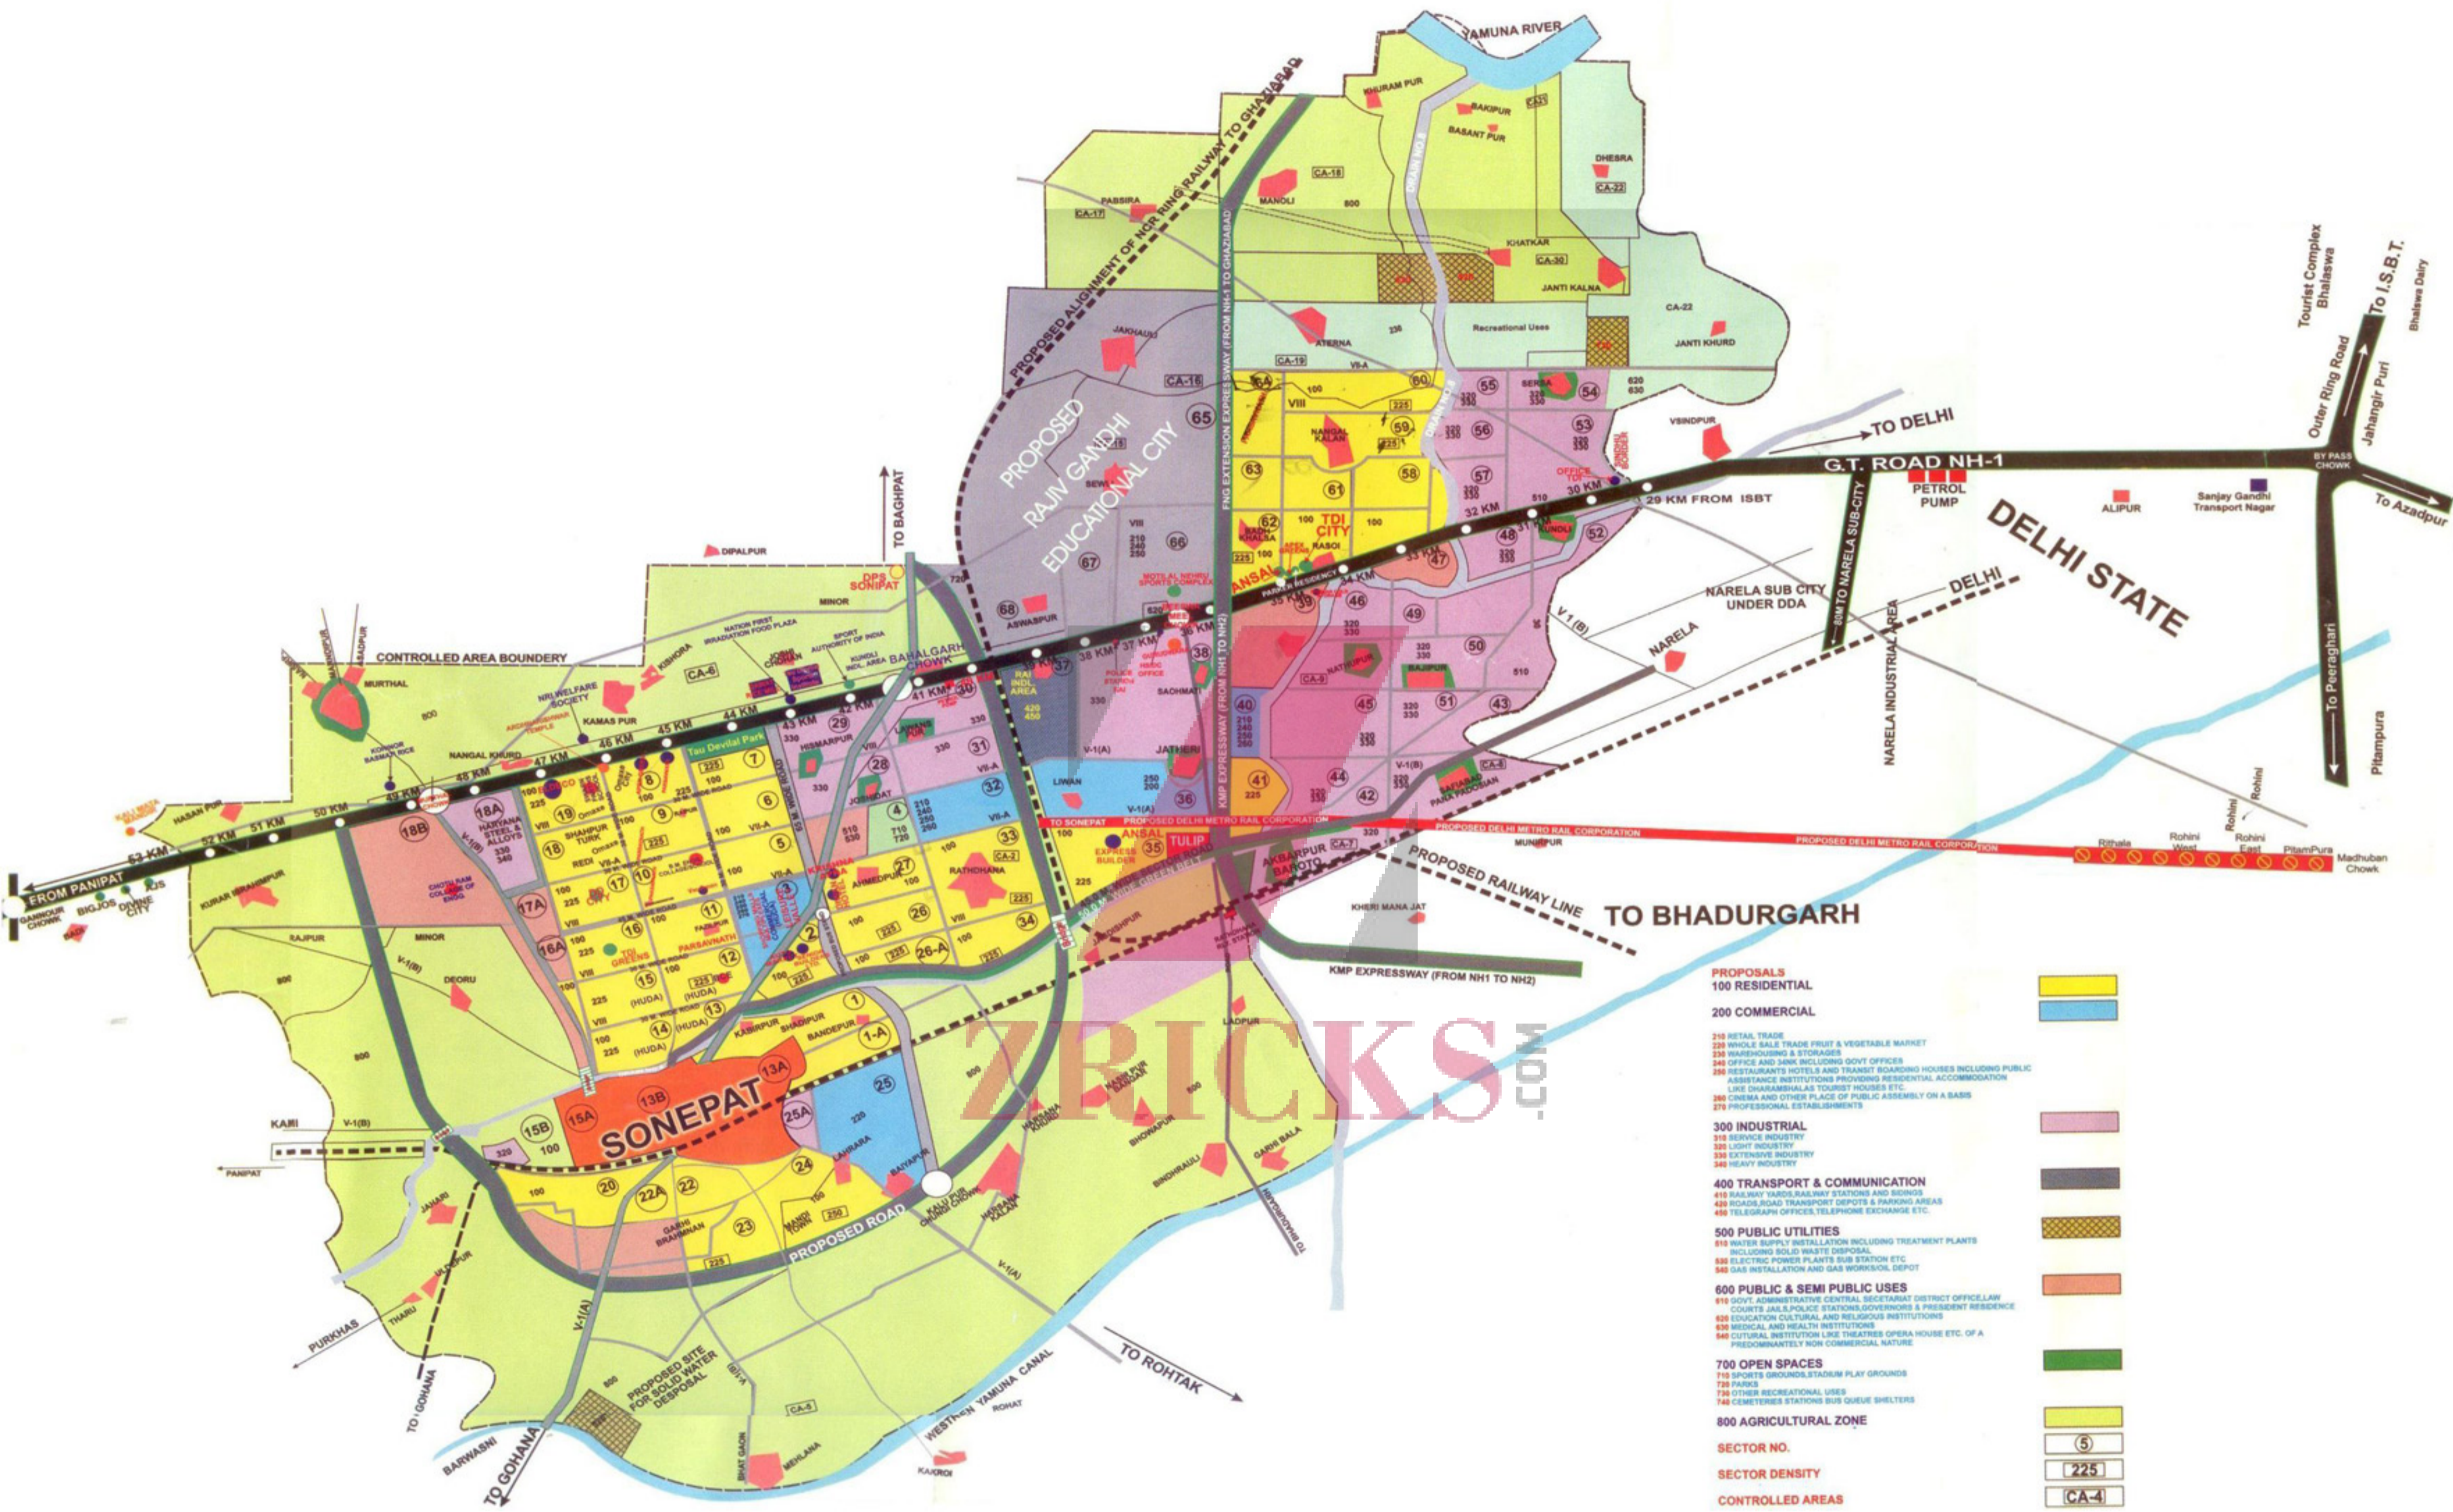

N.H. 1 (G.T. Road)

tdi city

K-BLOCK J-BLOCK I-BLOCK H-BLOCK G-BLOCK

100.0 M WIDE GREEN BELT

TO GHAZIABAD/PALWAL

150.0 M WIDE KMP EXPRESS WAY

TO BAHADURGARH/MANESAR

OTHERS LAND

TO KARNAL NH-1 65.0M WIDE GRAND TRUNK ROAD TO DELHI

(केवल मार्ग दर्शन हेतु)
This Plan is Made For General Area Information Only. (Not To Scale)
We/Publisher/Company is Not Responsible/Liable
For Any Discrepancy/Deficiency/ Error, whatsoever.
It is Advisable to Please Confirm it With Relevant
Govt. Department Before Taking Any Decisions.
For Any Further Suggestion/Correction/Inclusion Please Contact.
PRINTED BY:
SAGAR ADVERTISING : 9810944231, 9811704231, 65470224