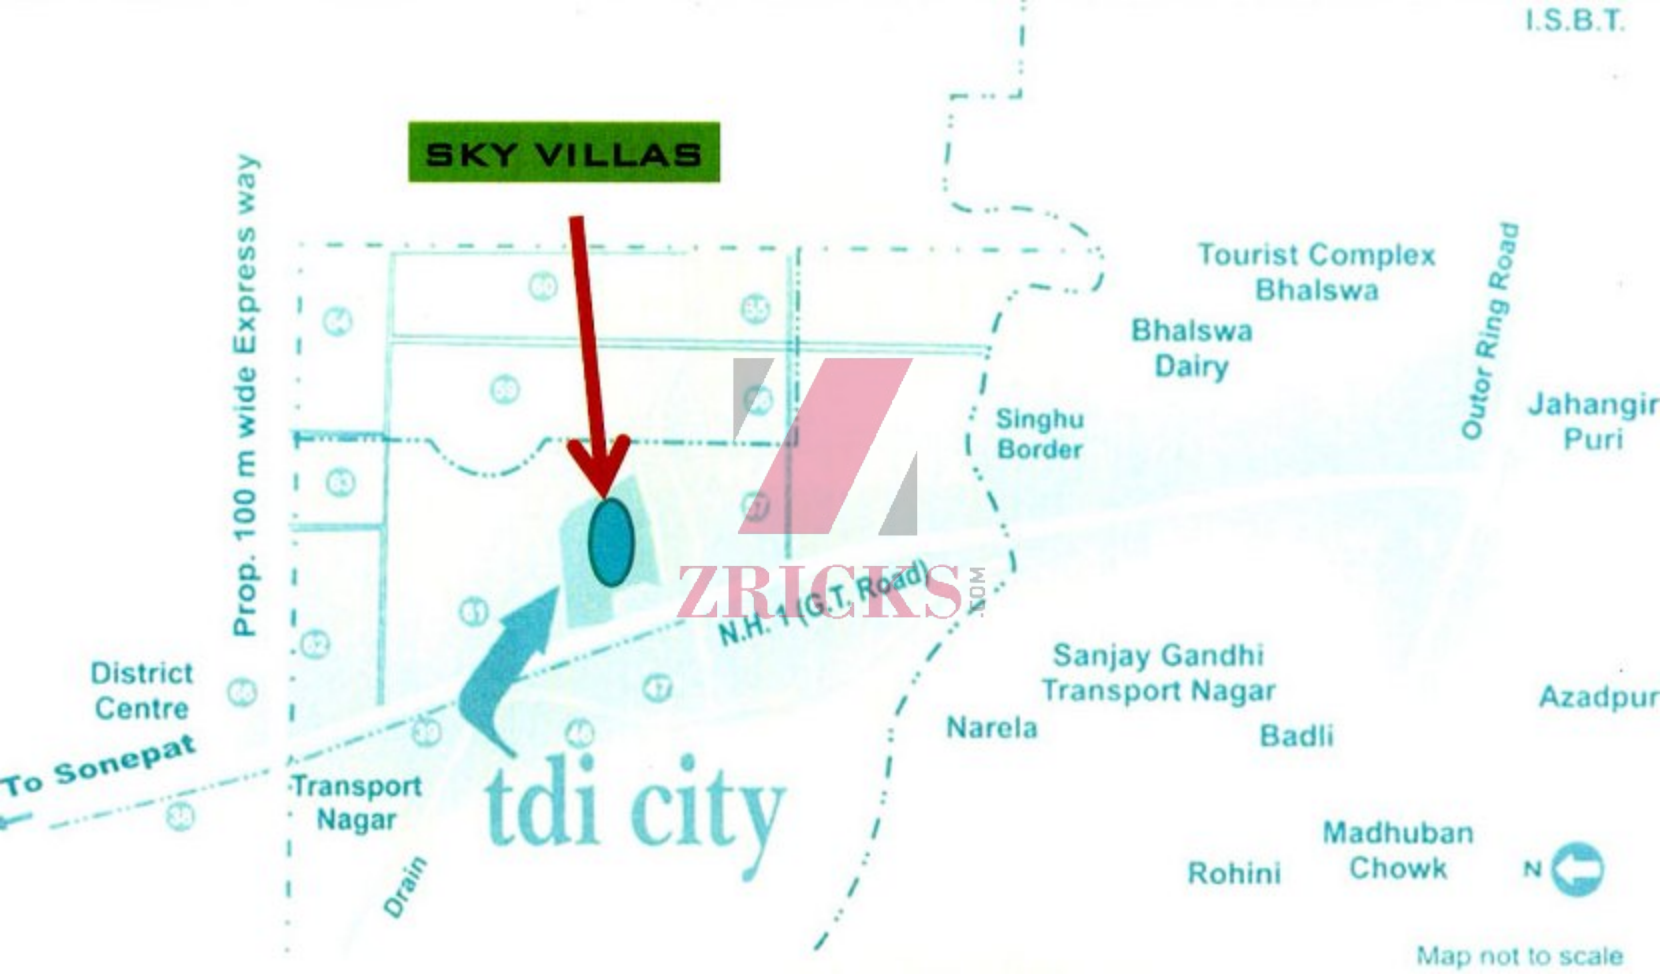

SKY VILLAS

Prop. 100 m wide Express way

ZRICKS

N.H. 1 (G.T. Road)

tdi city