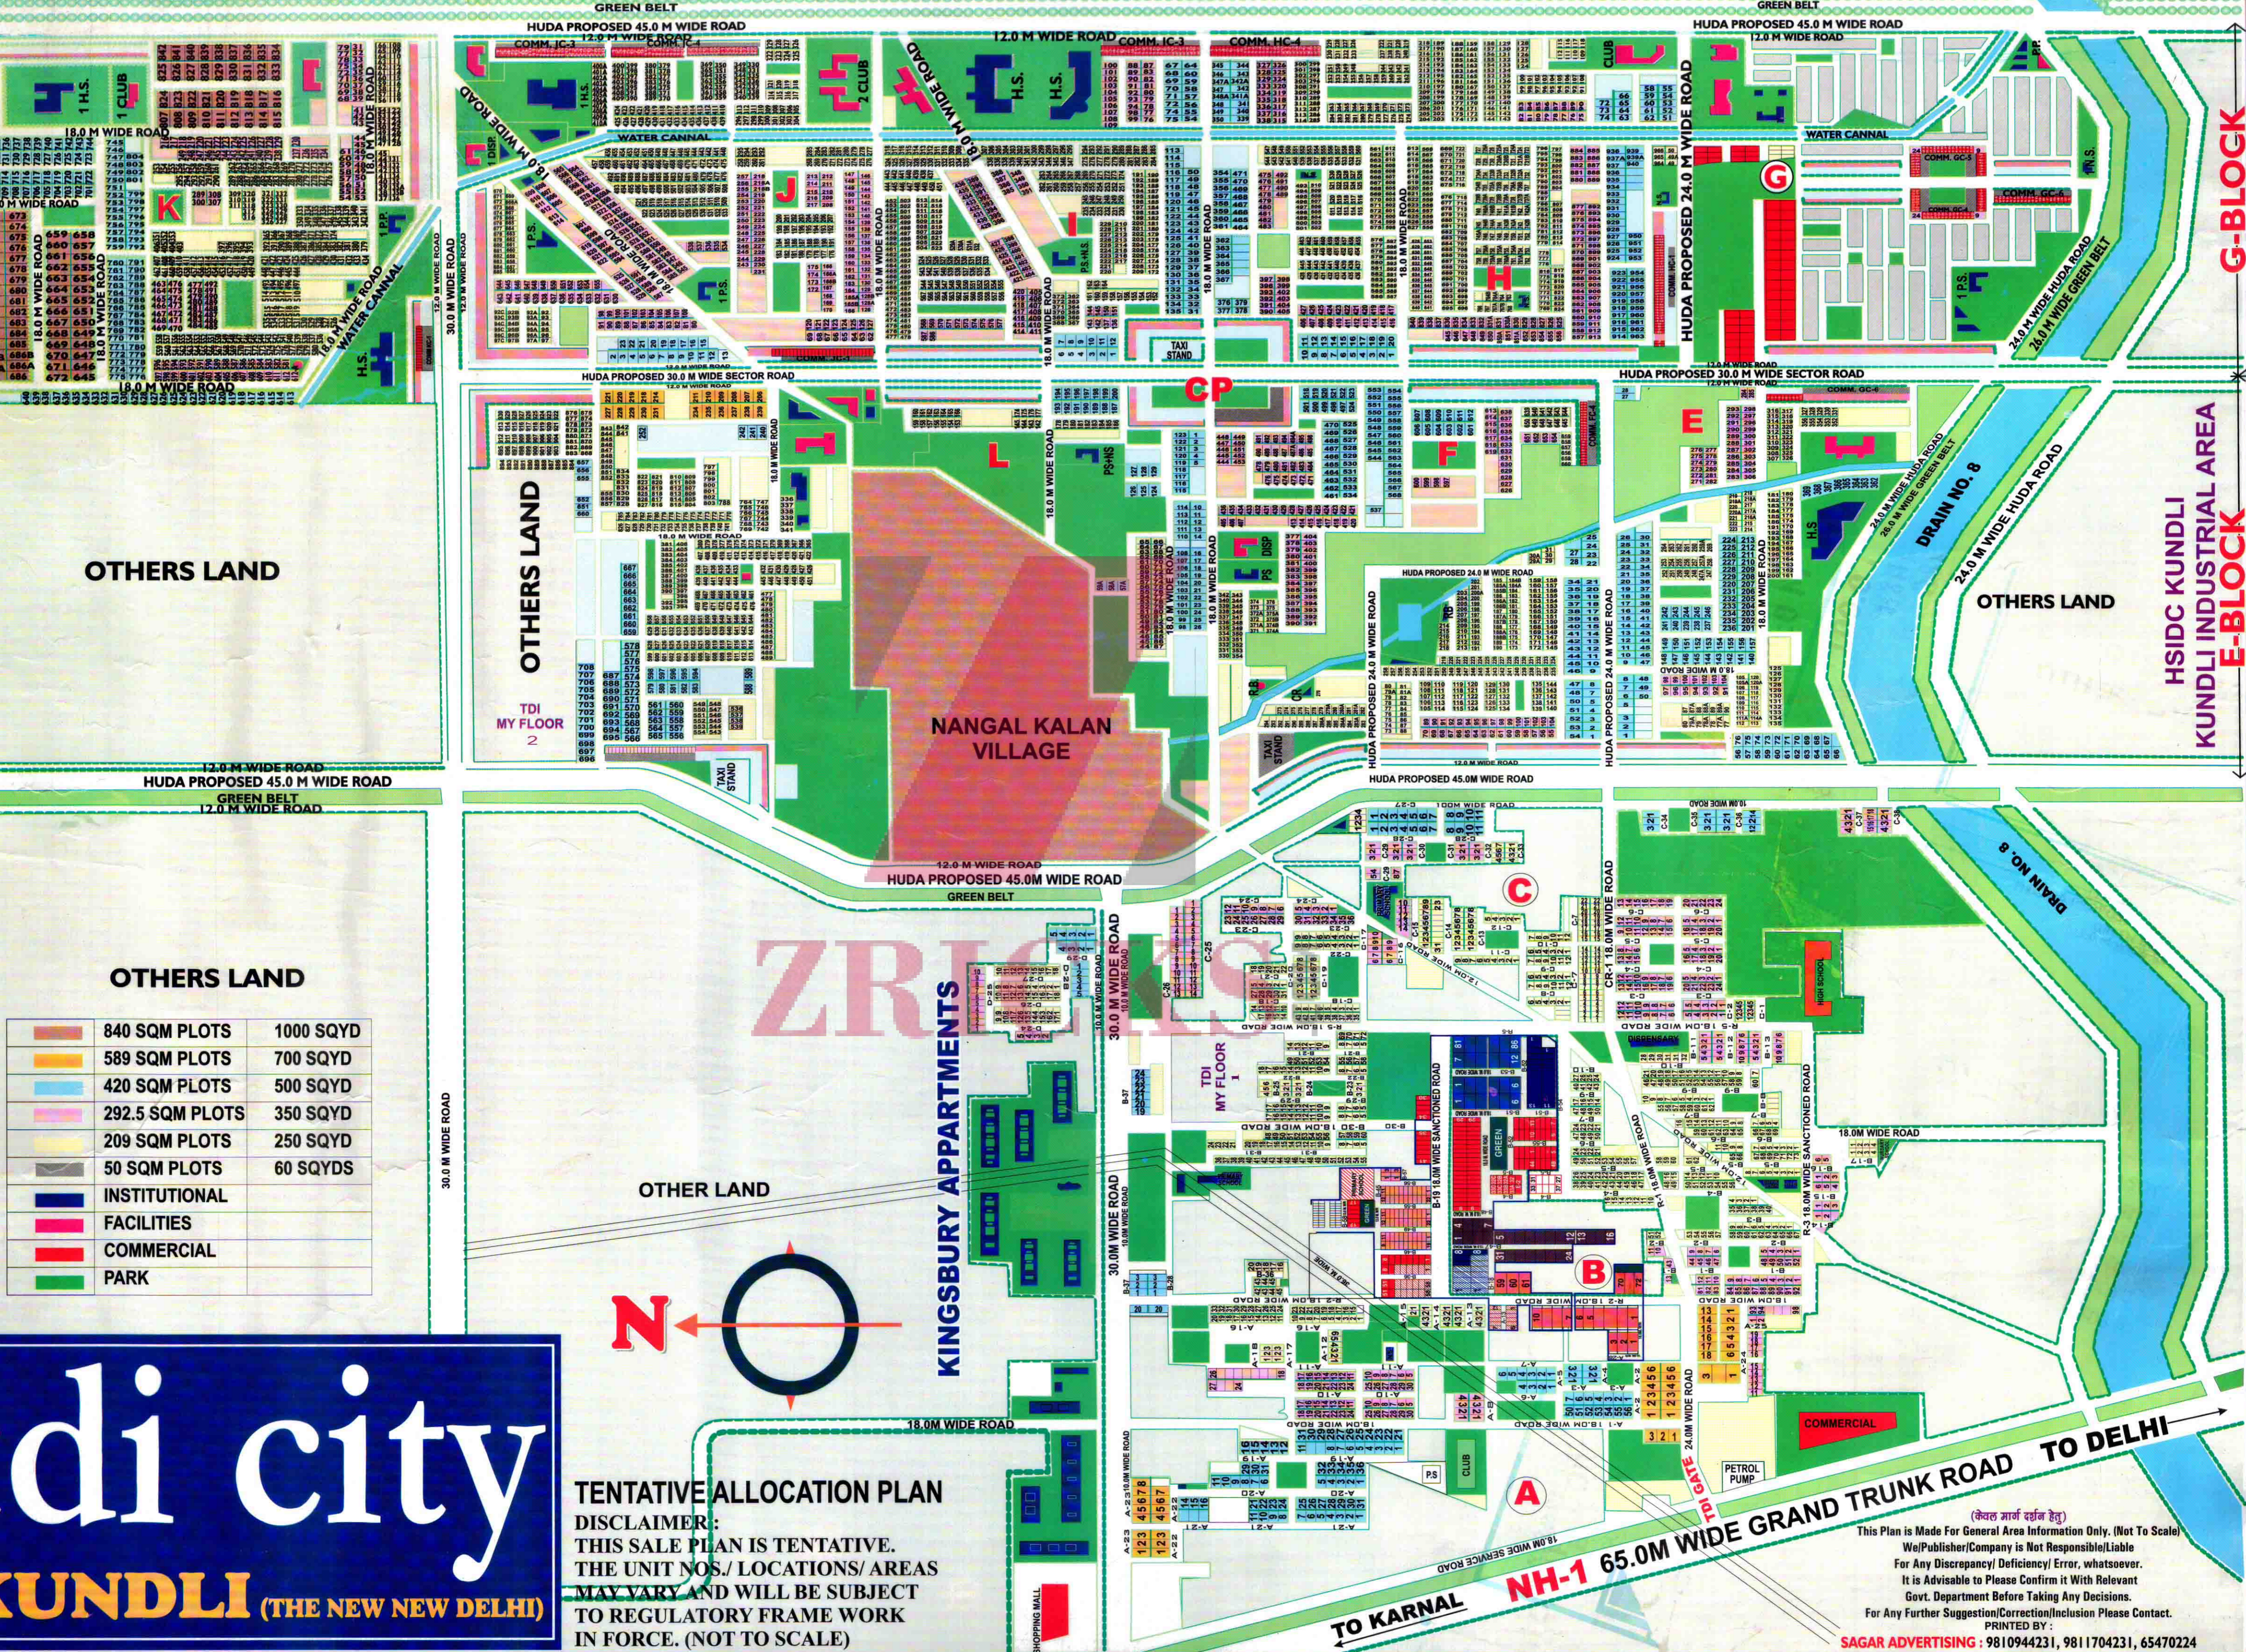

N.H. 1 (G.T. Road)

tdi city

K-BLOCK J-BLOCK I-BLOCK H-BLOCK G-BLOCK

100.0 M WIDE GREEN BELT

TO GHAZIABAD/PALWAL

150.0 M WIDE KMP EXPRESS WAY

TO BAHADURGARH/MANESAR

OTHERS LAND