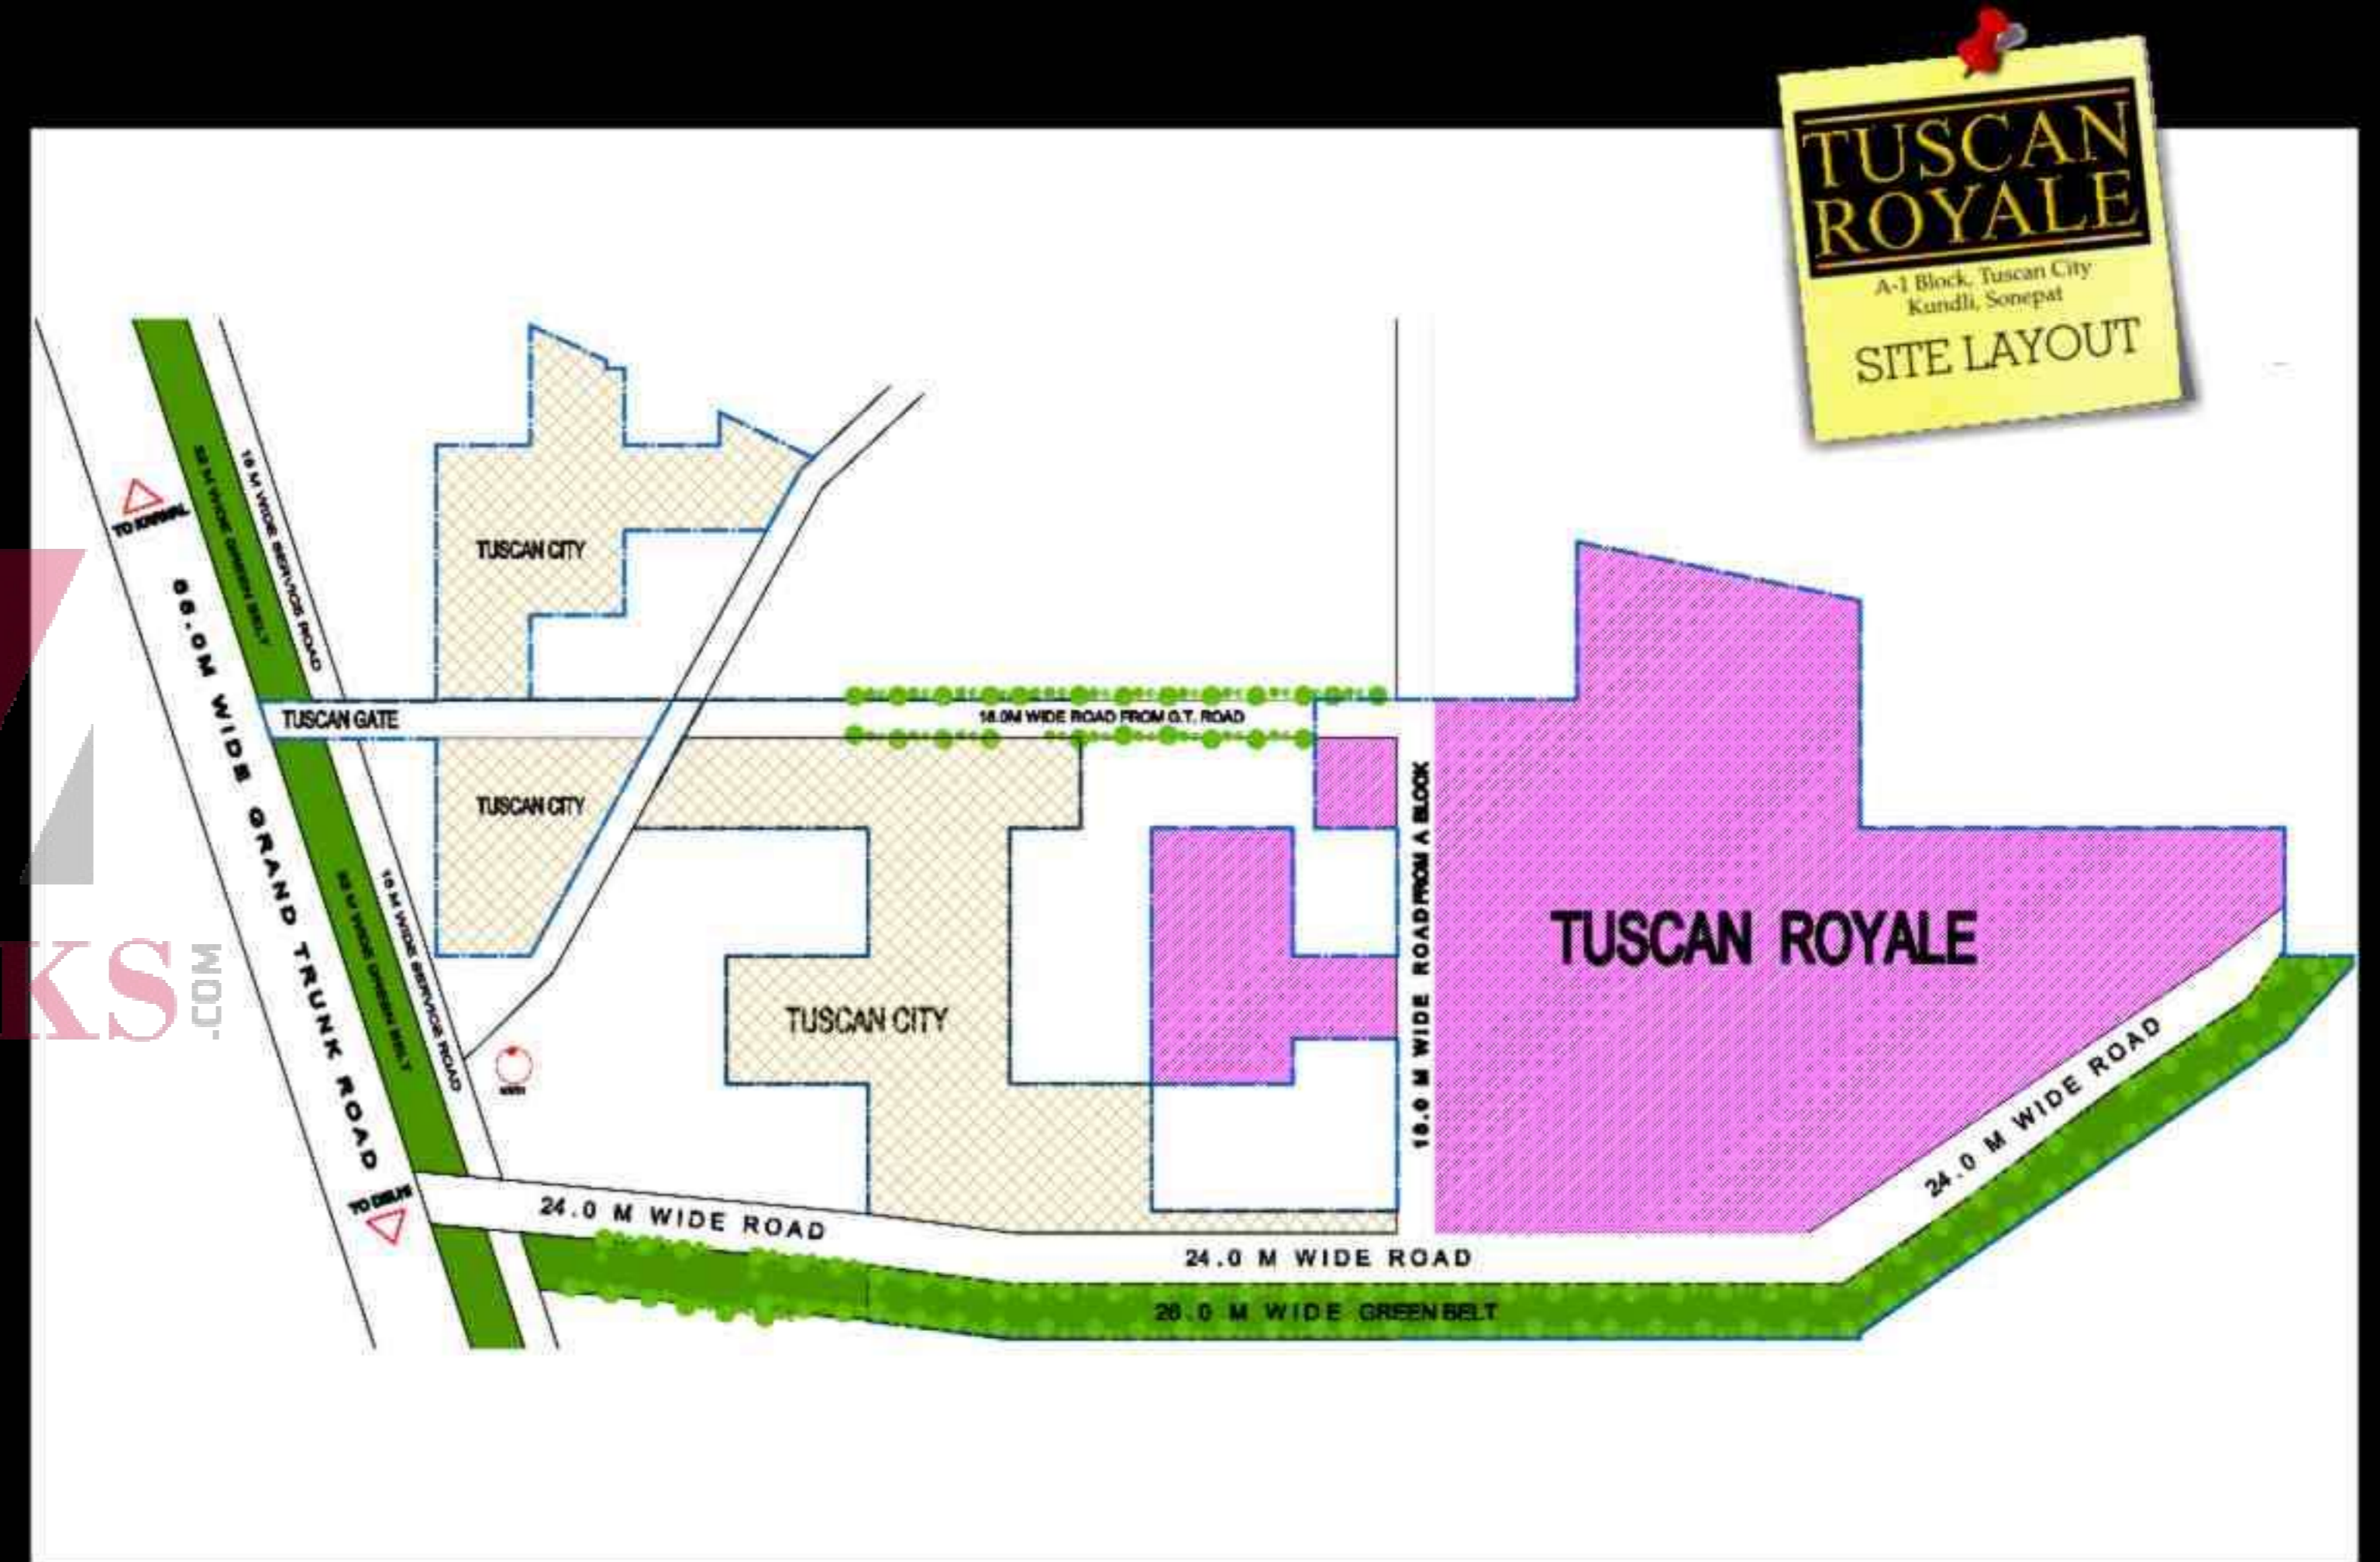

- *Plush Swimming Pool*
- *State-of-the-art Gymnasium*
- *Billiards / Pool Table*
- *Badminton Court*
- *Restaurant & Pub*
- *Party lounge & Banquet*