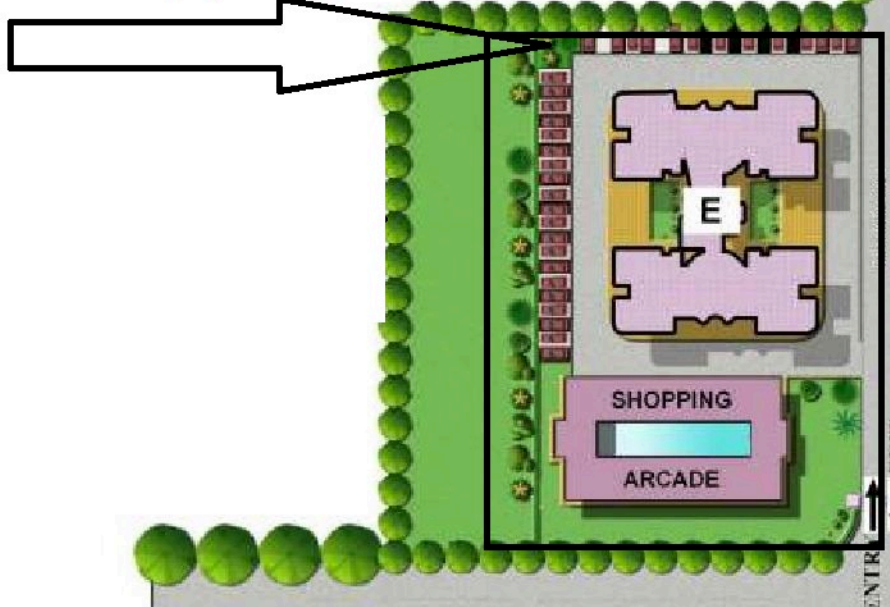

SITE PLAN

Shopping Arcade

PLAN OF COMMERCIAL COMPLEX , SRS RESIDENCY ,SECTOR -88,FARIDABAD

AREA STATEMENT

SHOP -1	= 345.647 sqft
SHOP -2	= 319.391 sqft
SHOP -3	= 268.664 sqft
SHOP -4	= 257.311 sqft
SHOP -5	= 216.990 sqft
SHOP -6	= 216.990 sqft
SHOP -7	= 264.652 sqft
SHOP -8	= 255.993 sqft
SHOP -9	= 123.636 sqft
SHOP -10	= 108.902 sqft
SHOP -10A	= 85 sqft
SHOP -11	= 177.227 sqft
SHOP -12	= 169.403 sqft
SHOP -12A	= 177.227 sqft
SHOP -14	= 127.818 sqft
SHOP -15	= 127.818 sqft
SHOP -16	= 127.818 sqft
SHOP -17	= 127.818 sqft
SHOP -18	= 177.227 sqft
SHOP -19	= 169.403 sqft
SHOP -20	= 177.227 sqft
SHOP -21	= 197.882 sqft

TOTAL AREA = 4220.039sqft

LOCATION MAP