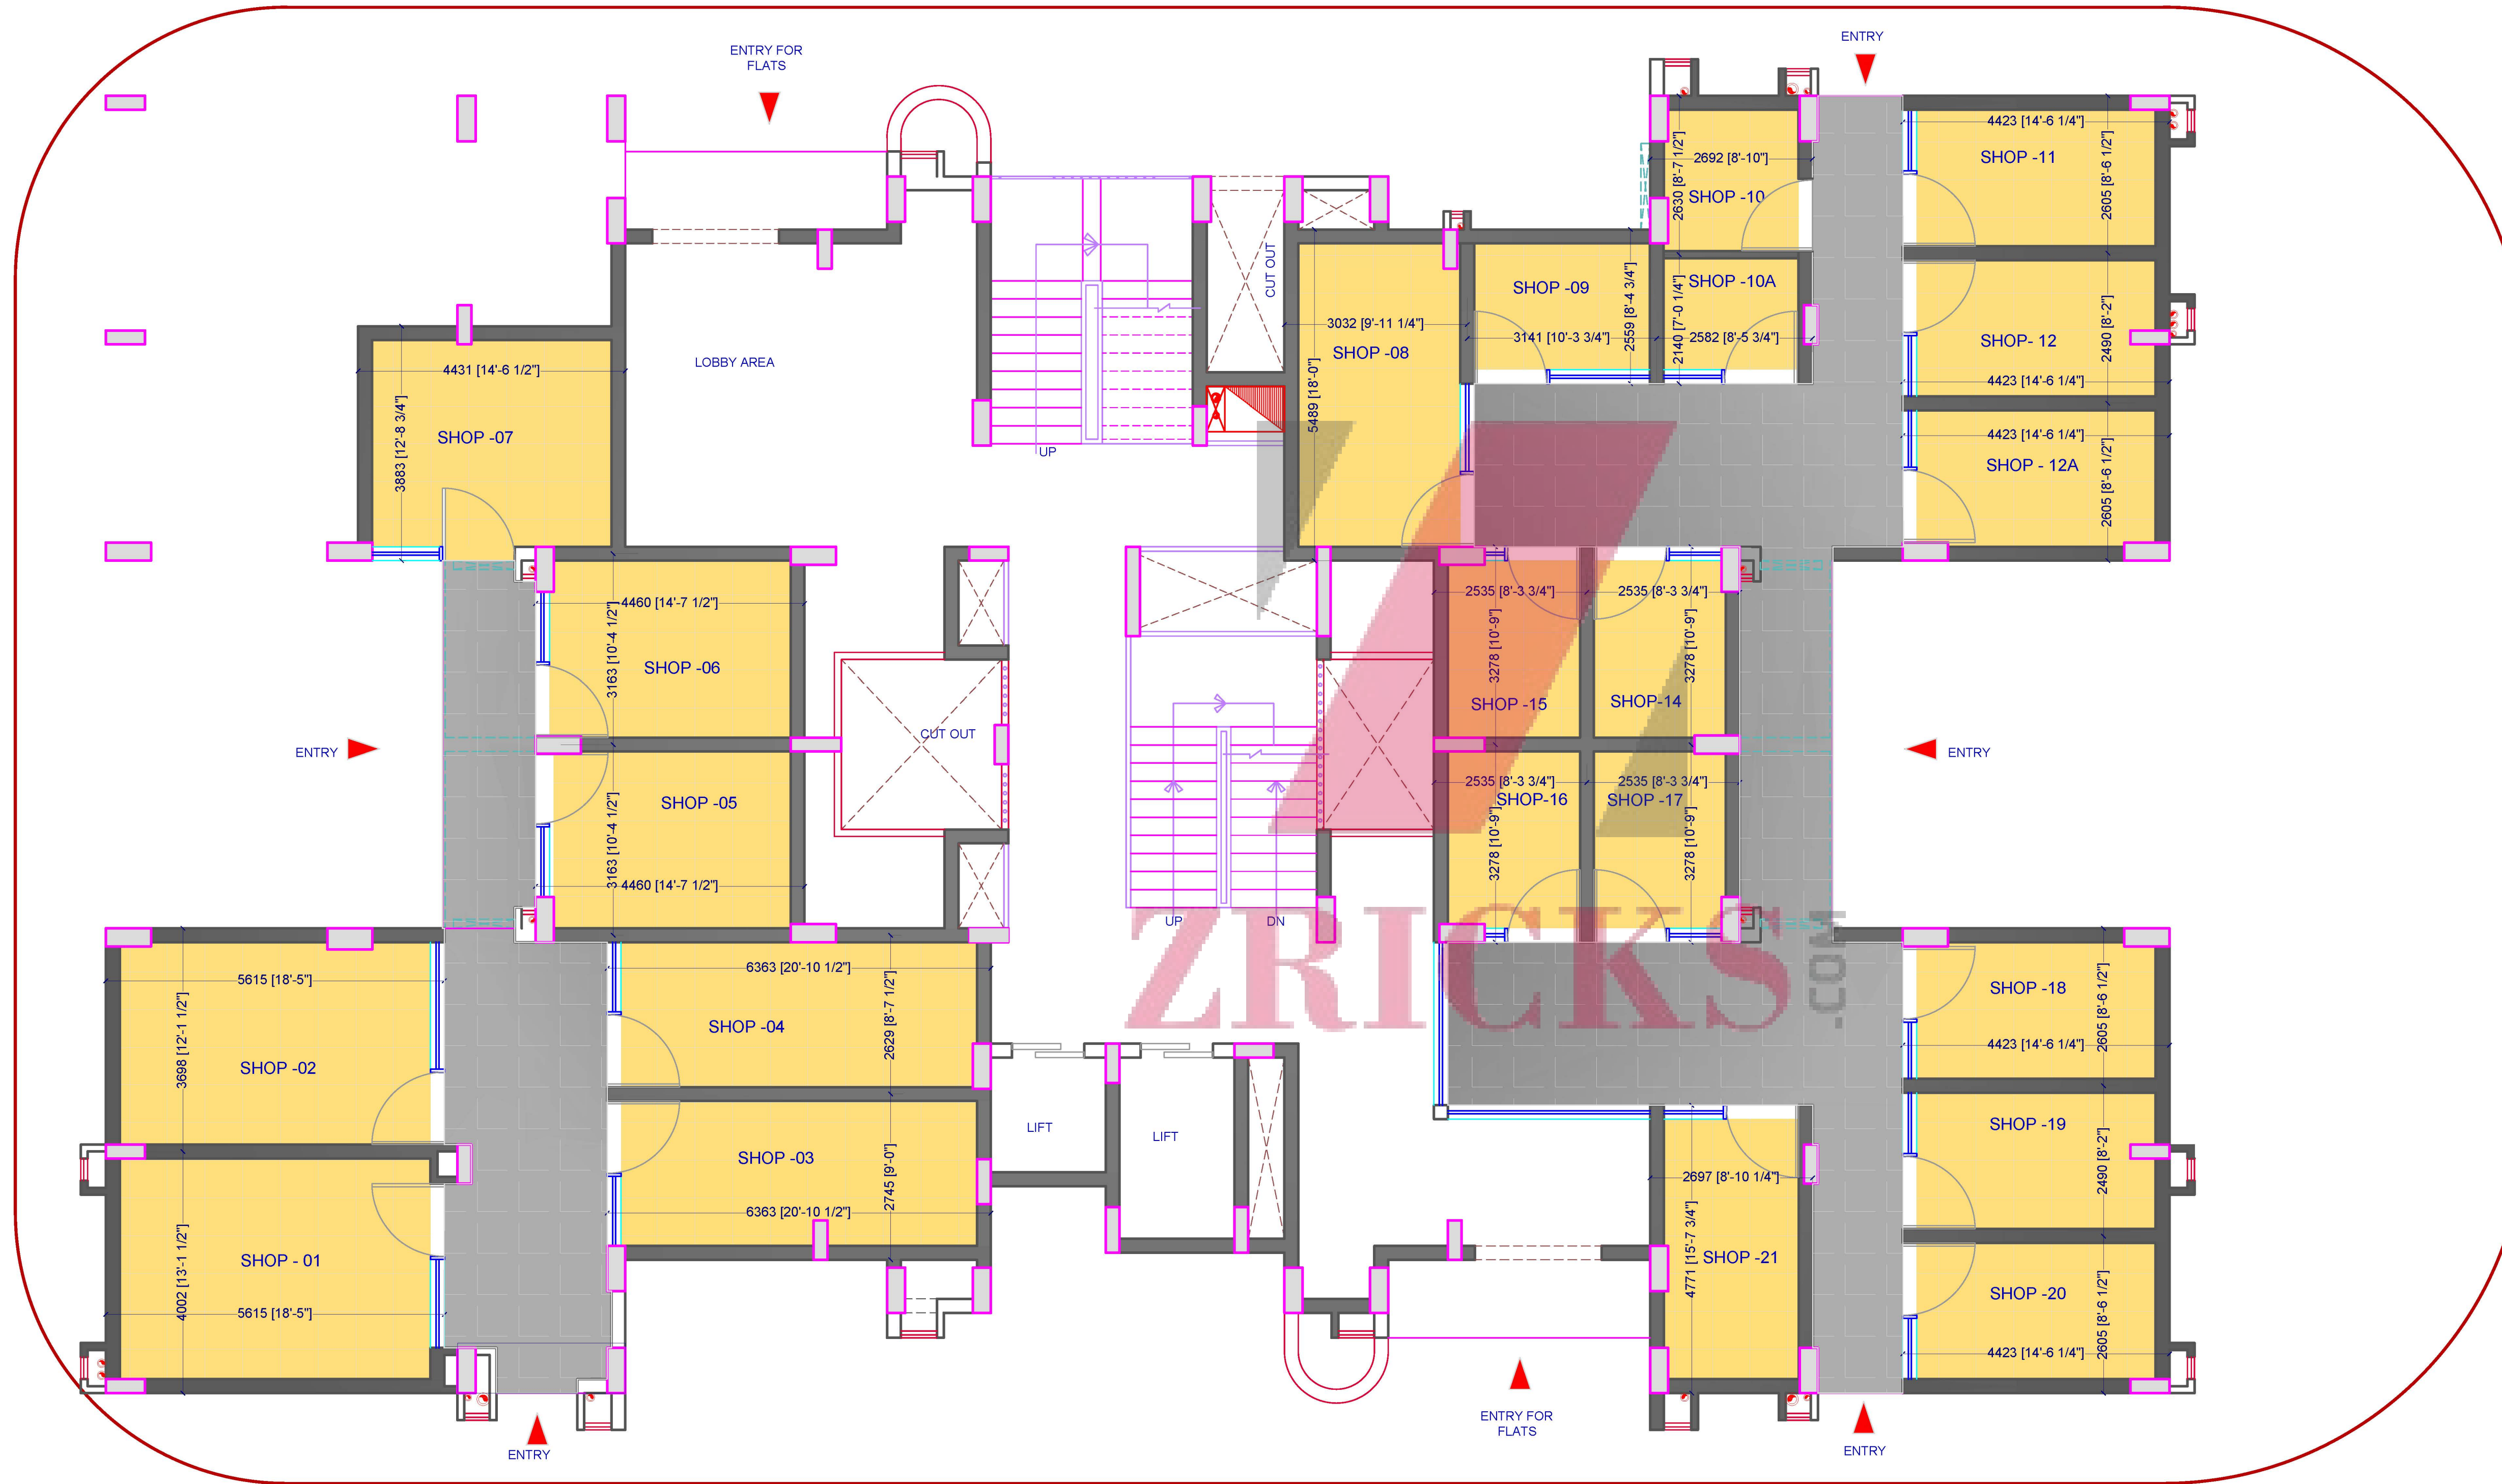

SITE PLAN

Shopping Arcade

PLAN OF COMMERCIAL COMPLEX , SRS RESIDENCY ,SECTOR -88,FARIDABAD

AREA STATEMENT

SHOP -1	= 345.647 sqft
SHOP -2	= 319.391 sqft
SHOP -3	= 268.664 sqft
SHOP -4	= 257.311 sqft
SHOP -5	= 216.990 sqft
SHOP -6	= 216.990 sqft
SHOP -7	= 264.652 sqft
SHOP -8	= 255.993 sqft
SHOP -9	= 123.636 sqft
SHOP -10	= 108.902 sqft
SHOP -10A	= 85 sqft
SHOP -11	= 177.227 sqft
SHOP -12	= 169.403 sqft
SHOP -12A	= 177.227 sqft
SHOP -14	= 127.818 sqft
SHOP -15	= 127.818 sqft
SHOP -16	= 127.818 sqft
SHOP -17	= 127.818 sqft
SHOP -18	= 177.227 sqft
SHOP -19	= 169.403 sqft
SHOP -20	= 177.227 sqft
SHOP -21	= 197.882 sqft

TOTAL AREA = 4220.039sqft

LOCATION MAP