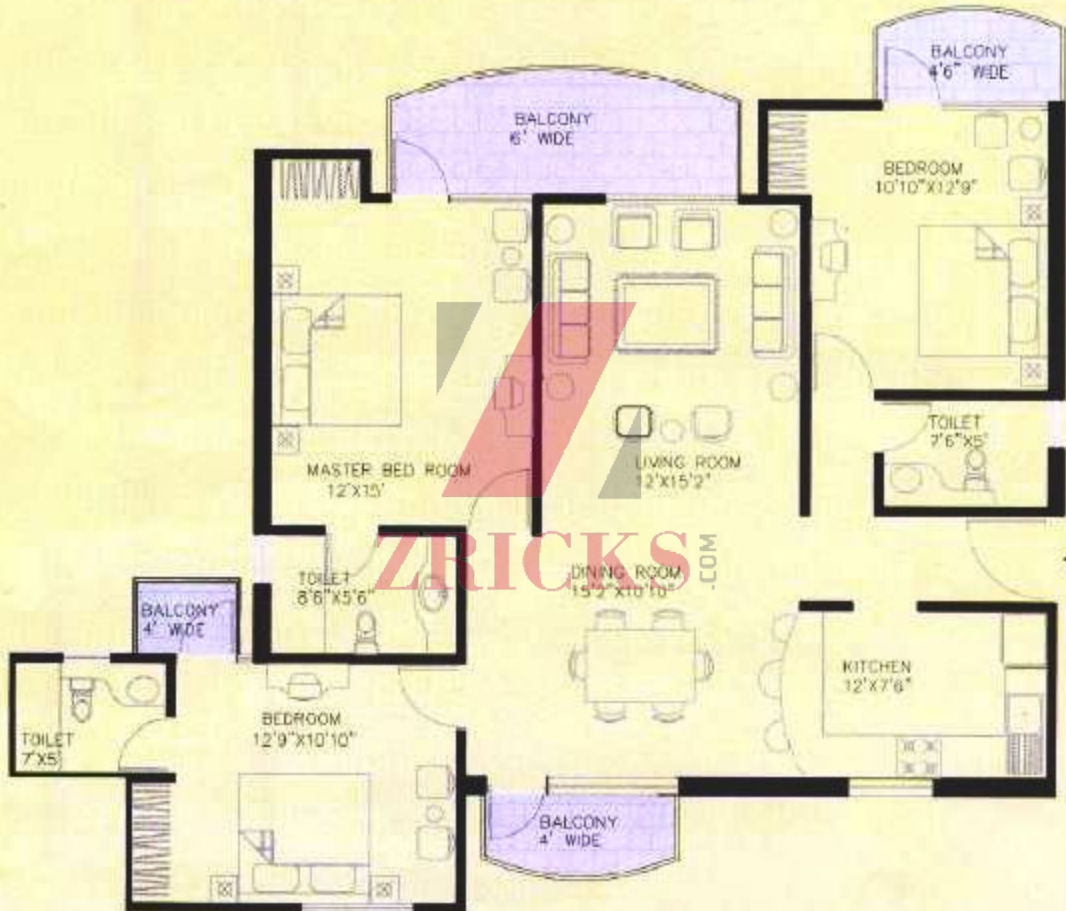

ZRICKS.COM

TRICKS

Gurukul Rd

● RPS Green Valley

ZRICKS

ZRICKS

REAR LAWN
28'x9'10"

8750

KITCHEN
10'0"x10'0"

BEDROOM
11'10"x10'0"

TOI
5'5"x6'10"

TOI
5'5"x4'6"

DRAWING/DINING RM.
13'9"x19'0"

FAMILY LOUNGE
14'2"x15'6"

UP

FRONT LAWN
18'1"x10'1"

CAR PARK

GROUND FLOOR PLAN

FIRST FLOOR PLAN

FIRST FLOOR PLAN

GROUND FLOOR PLAN

CAR PARK
9'10"X13'9"

ZRICKS

Real Estate