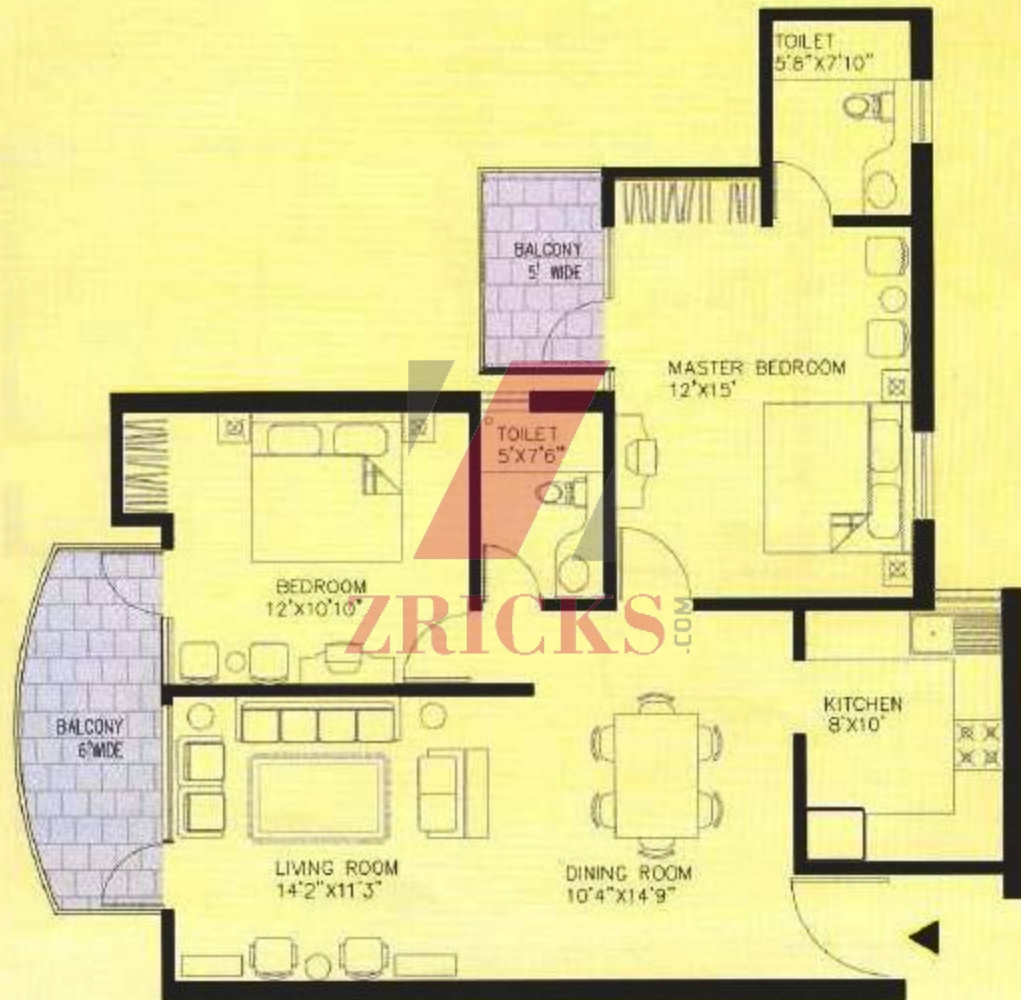

RPS
green

ZRICKS™

valley
FARIDABAD

Welcome To RPS Green Valley

RPS Green Valley located in Sector-42, Faridabad, is a premium residency. Spread over 25 acres of prime residential land, this complex comprises of innovatively designed luxurious apartments and independent villas. RPS Green Valley consists of 16 towers which include 628 residential apartments in various configurations and a total of 207 exclusive villas. This residency is an epitome luxury and creativity, providing a modern lifestyle for the residents with a range of facilities and luxuries. Situated in a prime residential location of Faridabad, RPS Green Valley provides great connectivity to various educational and healthcare complexes in the area.

ZRICKS.COM

TRICKS

Gurukul Rd

● RPS Green Valley

ZRICKS

ZRICKS

REAR LAWN
28'x9'10"

8750

KITCHEN
10'0"x10'0"

BEDROOM
11'10"x10'0"

TOI
5'5"x6'10"

TOI
5'5"x4'6"

DRAWING/DINING RM.
13'9"x19'0"

FAMILY LOUNGE
14'2"x15'6"

UP

FRONT LAWN
18'1"x10'1"

CAR PARK

GROUND FLOOR PLAN

FIRST FLOOR PLAN

FIRST FLOOR PLAN

GROUND FLOOR PLAN

CAR PARK
9'10"X13'9"

ZRICKS

Real Estate