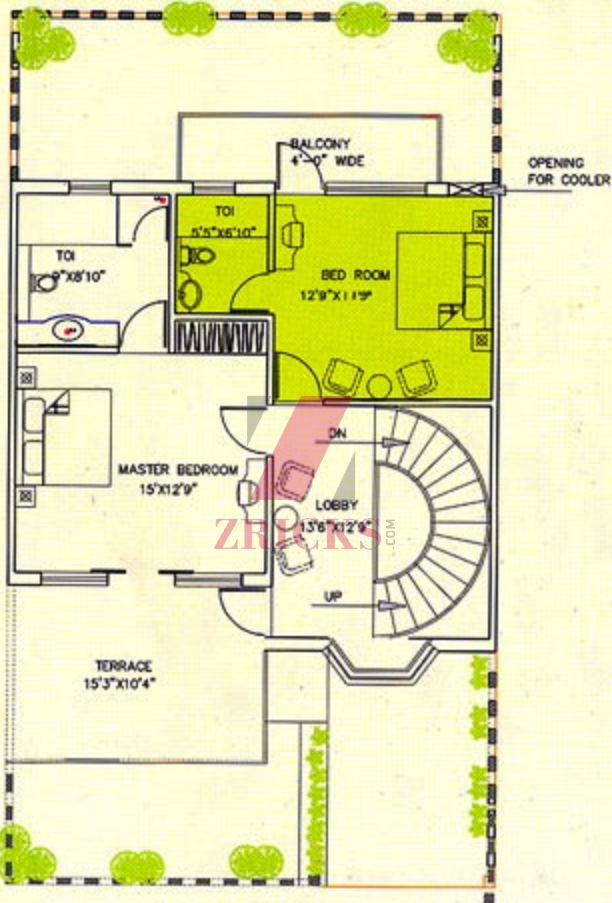

ZRICKS.COM

TRICKS

Gurukul Rd

● RPS Green Valley

ZRICKS

ZRICKS

REAR LAWN
28'x9'10"

8750

KITCHEN
10'0"x10'0"

BEDROOM
11'10"x10'0"

TOI
5'5"x6'10"

TOI
5'5"x4'6"

DRAWING/DINING RM.
13'9"x19'0"

FAMILY LOUNGE
14'2"x15'6"

UP

FRONT LAWN
18'1"x10'1"

CAR PARK

GROUND FLOOR PLAN

FIRST FLOOR PLAN

FIRST FLOOR PLAN

GROUND FLOOR PLAN

CAR PARK
9'10"X13'9"

ZRICKS

Real Estate