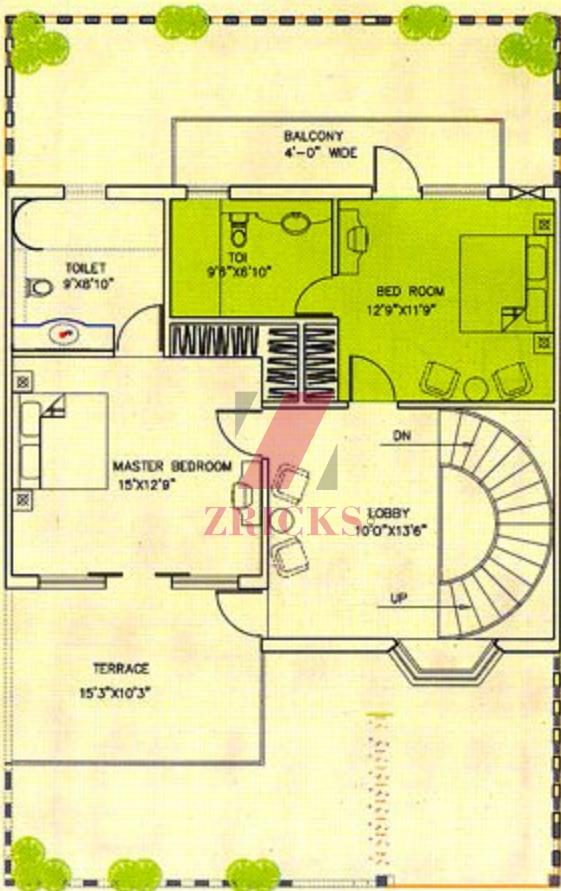

ZRICKS.COM

TRICKS

Gurukul Rd

● RPS Green Valley

ZRICKS

ZRICKS

REAR LAWN
28'x9'10"

8750

KITCHEN
10'0"x10'0"

BEDROOM
11'10"x10'0"

TOI
5'5"x6'10"

TOI
5'5"x4'6"

DRAWING/DINING RM.
13'9"x19'0"

FAMILY LOUNGE
14'2"x15'6"

UP

FRONT LAWN
18'1"x10'1"

CAR PARK

GROUND FLOOR PLAN

FIRST FLOOR PLAN

FIRST FLOOR PLAN

GROUND FLOOR PLAN

CAR PARK
9'10"X13'9"

ZRICKS

Real Estate