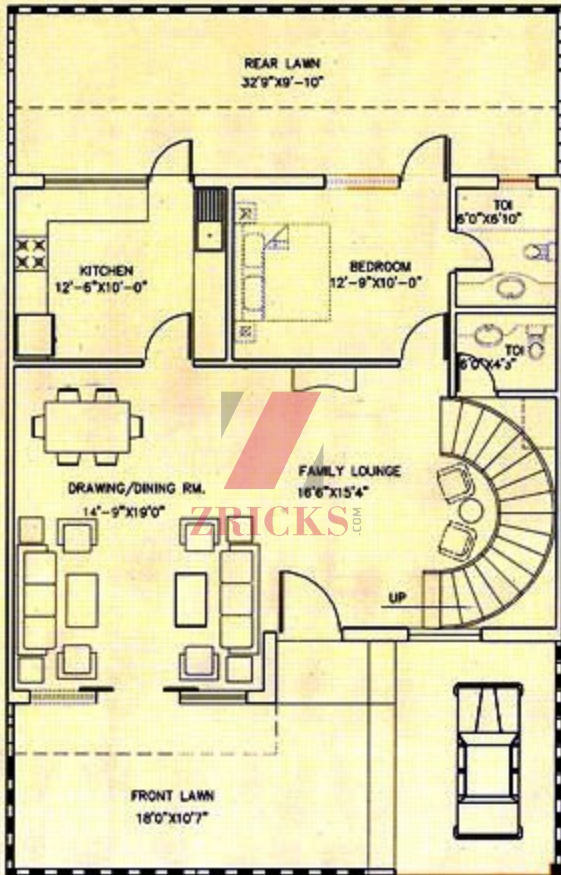

ZRICKS.COM

TRICKS

Gurukul Rd

● RPS Green Valley

ZRICKS

ZRICKS

REAR LAWN
28'x9'10"

8750

KITCHEN
10'0"x10'0"

BEDROOM
11'10"x10'0"

TOI
5'5"x6'10"

TOI
5'5"x4'6"

DRAWING/DINING RM.
13'9"x19'0"

FAMILY LOUNGE
14'2"x15'6"

UP

FRONT LAWN
18'1"x10'1"

CAR PARK

GROUND FLOOR PLAN

FIRST FLOOR PLAN

FIRST FLOOR PLAN

GROUND FLOOR PLAN

CAR PARK
9'10"X13'9"

ZRICKS

Real Estate