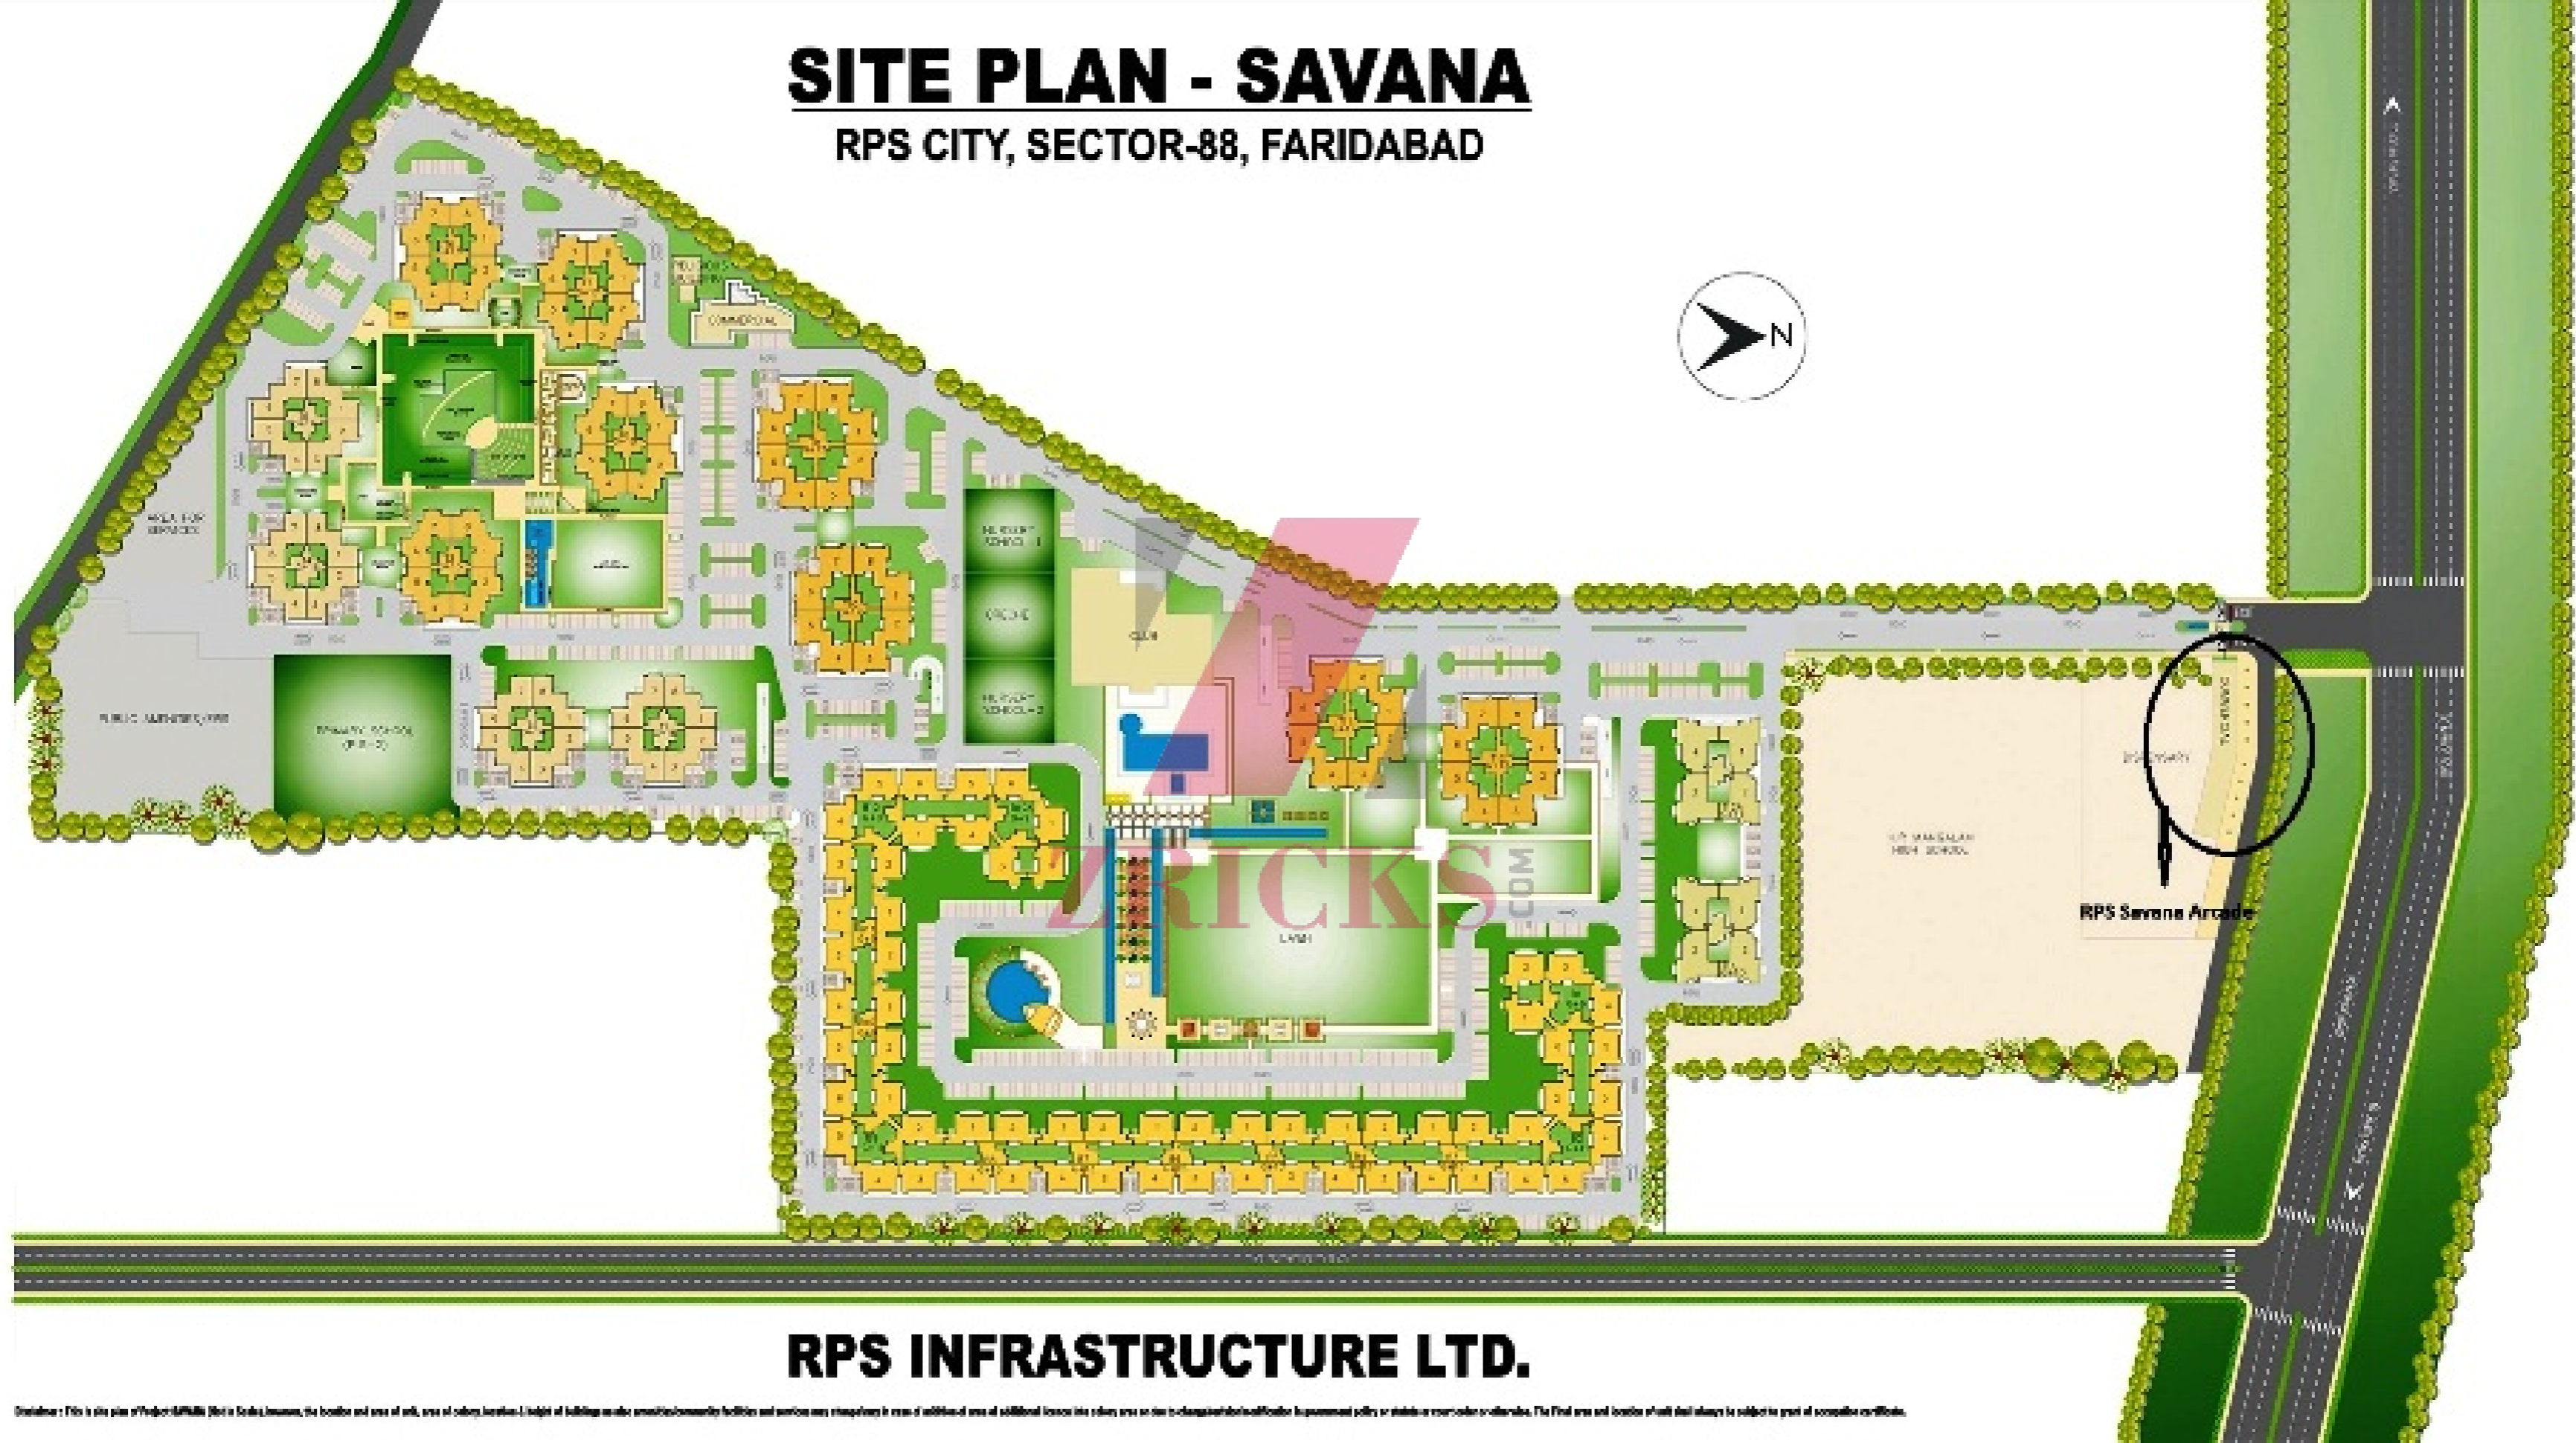

RPS  
ARCADE

The logo for Zricks features a stylized letter 'Z' composed of three parallel diagonal lines. The top-left and bottom-right segments are grey, while the middle segment is pink.

ZRICKS.COM

# RPS Savana Arcade

A part of the prestigious RPS City, the largest integrated township of Faridabad, the Savana Arcade is the home to commercial establishments that cater to the daily livelihood of the residents of the City. The Arcade is a well built complex that has a total of 19 shops covering over 7000 sq.ft. of space.

**ZRICKS**.COM

**RICKS**

**RPS City**  
*Integrated city for wholesome living.*

Sector - 88, Greater Faridabad

**Location Map**  
 (Not to scale)

# SITE PLAN - SAVANA

RPS CITY, SECTOR-88, FARIDABAD

**RPS INFRASTRUCTURE LTD.**

Disclaimer: This is site plan of Project RPS Savana. It is for reference only. The location and area of site, area of colony, location, height of building, number of units, amenities, facilities and services may change in case of additional area of additional blocks in a colony area or due to change in local authority's development policy or statutory requirements. The final area and location of all details always is subject to final approved certificate.