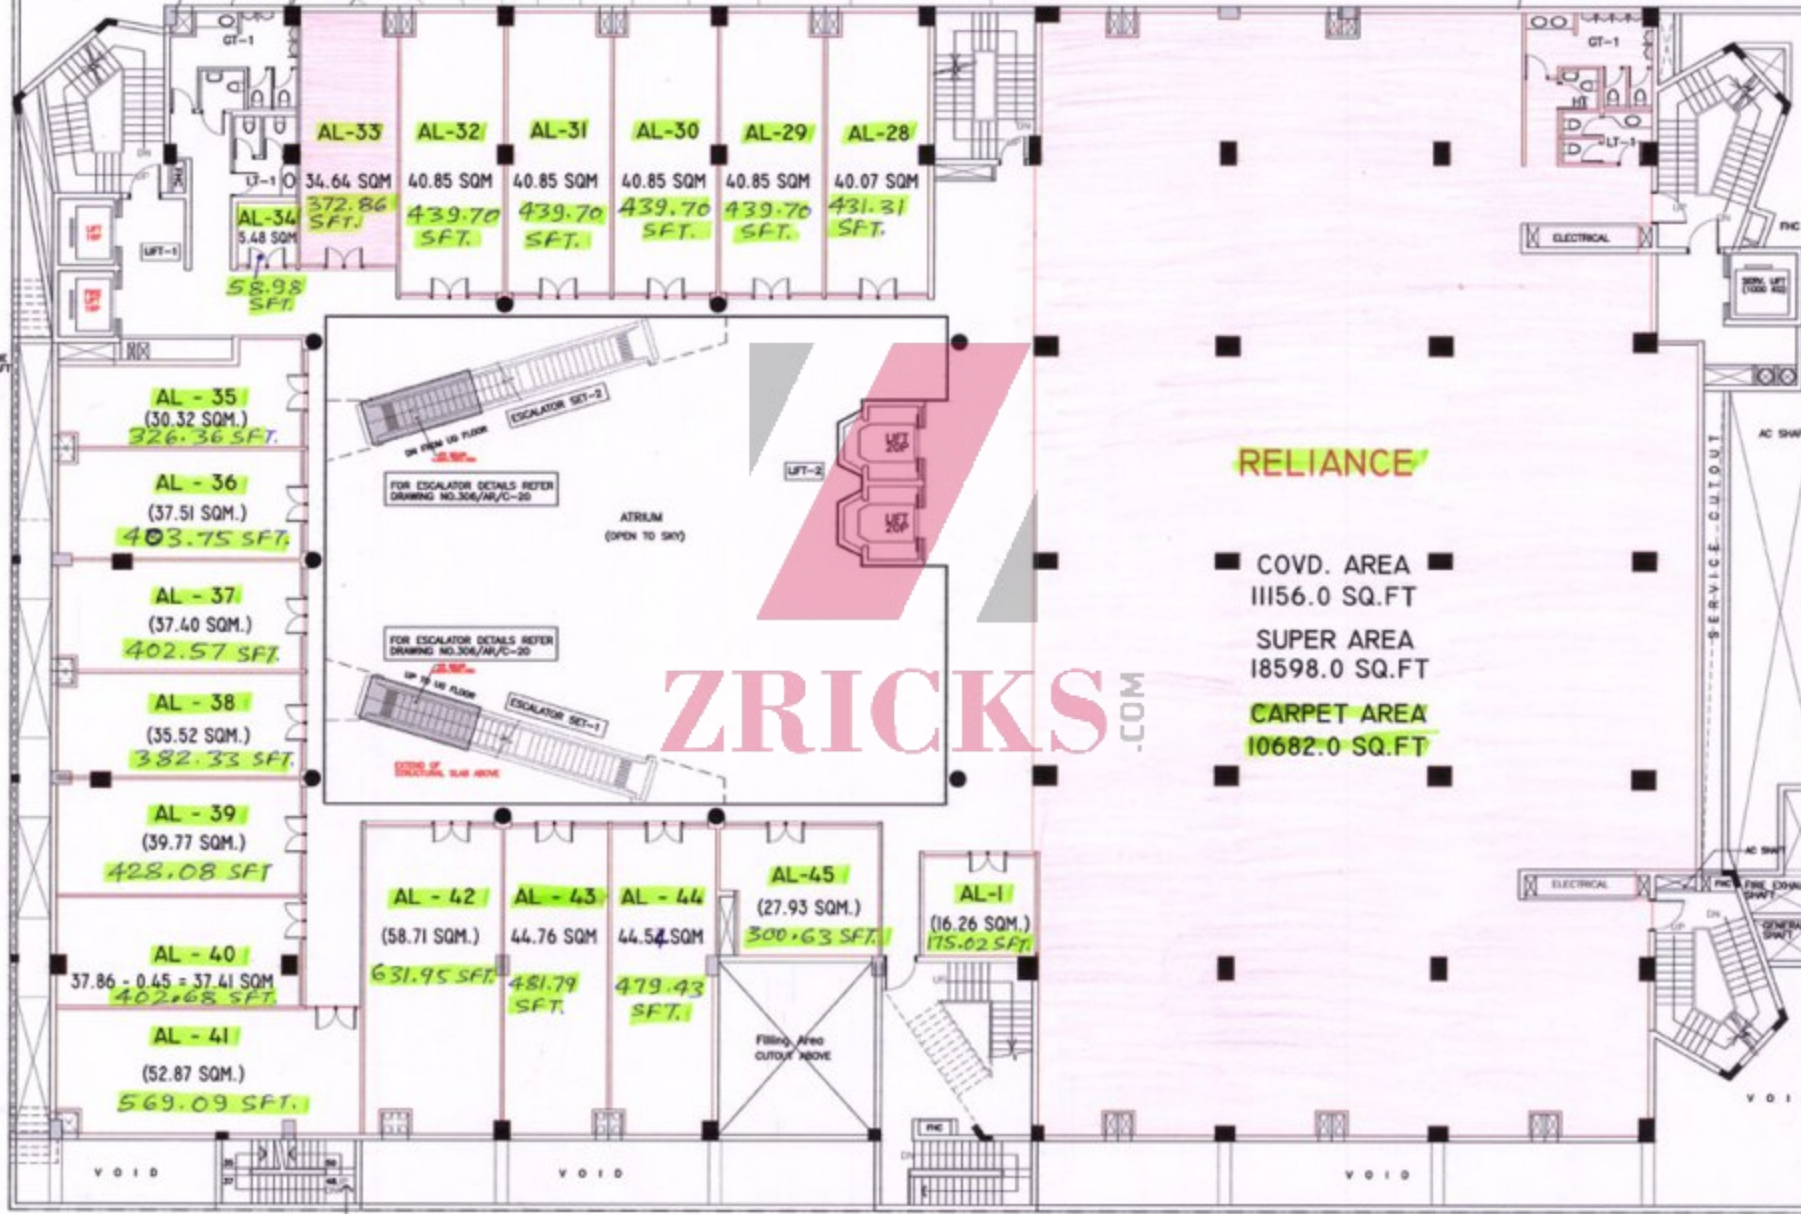

LOBBY

CARP AREA = 98.05 SQM.
1055.41 SFT

AUDI-1

CARP AREA = 282.10 SQM.
3036.52 SFT.

SEATING STEPS AS PER CINEMA OPERATORS DRAWING

AUDI-2

CARP AREA = 373.86 SQM.
4024.22 SFT.

SEATING STEPS AS PER CINEMA OPERATORS DRAWING

AUDI-3

CARP AREA = 305.54 SQM.
3288.83 SFT.

SEATING STEPS AS PER CINEMA OPERATORS DRAWING

TERRACE AT 2ND FLOOR

LIGHT WEIGHT ROOFING
(ONLY STRUCTURAL BEAMS TO BE LAID AS PER APPROVED DRAWING)
AT 16.60 M. LVL.

ZRIKKS
-COM

RAMP UP TO GROUND
(FOR DETAILS OF RAMP REFER DRG. NO. 306/AR/C-21)

UPPER PART OF LEVEL -1 BASEMENT

RAMP DN FROM GROUND

RELIANCE

- COVD. AREA 11156.0 SQ.FT
- SUPER AREA 18598.0 SQ.FT
- CARPET AREA 10682.0 SQ.FT