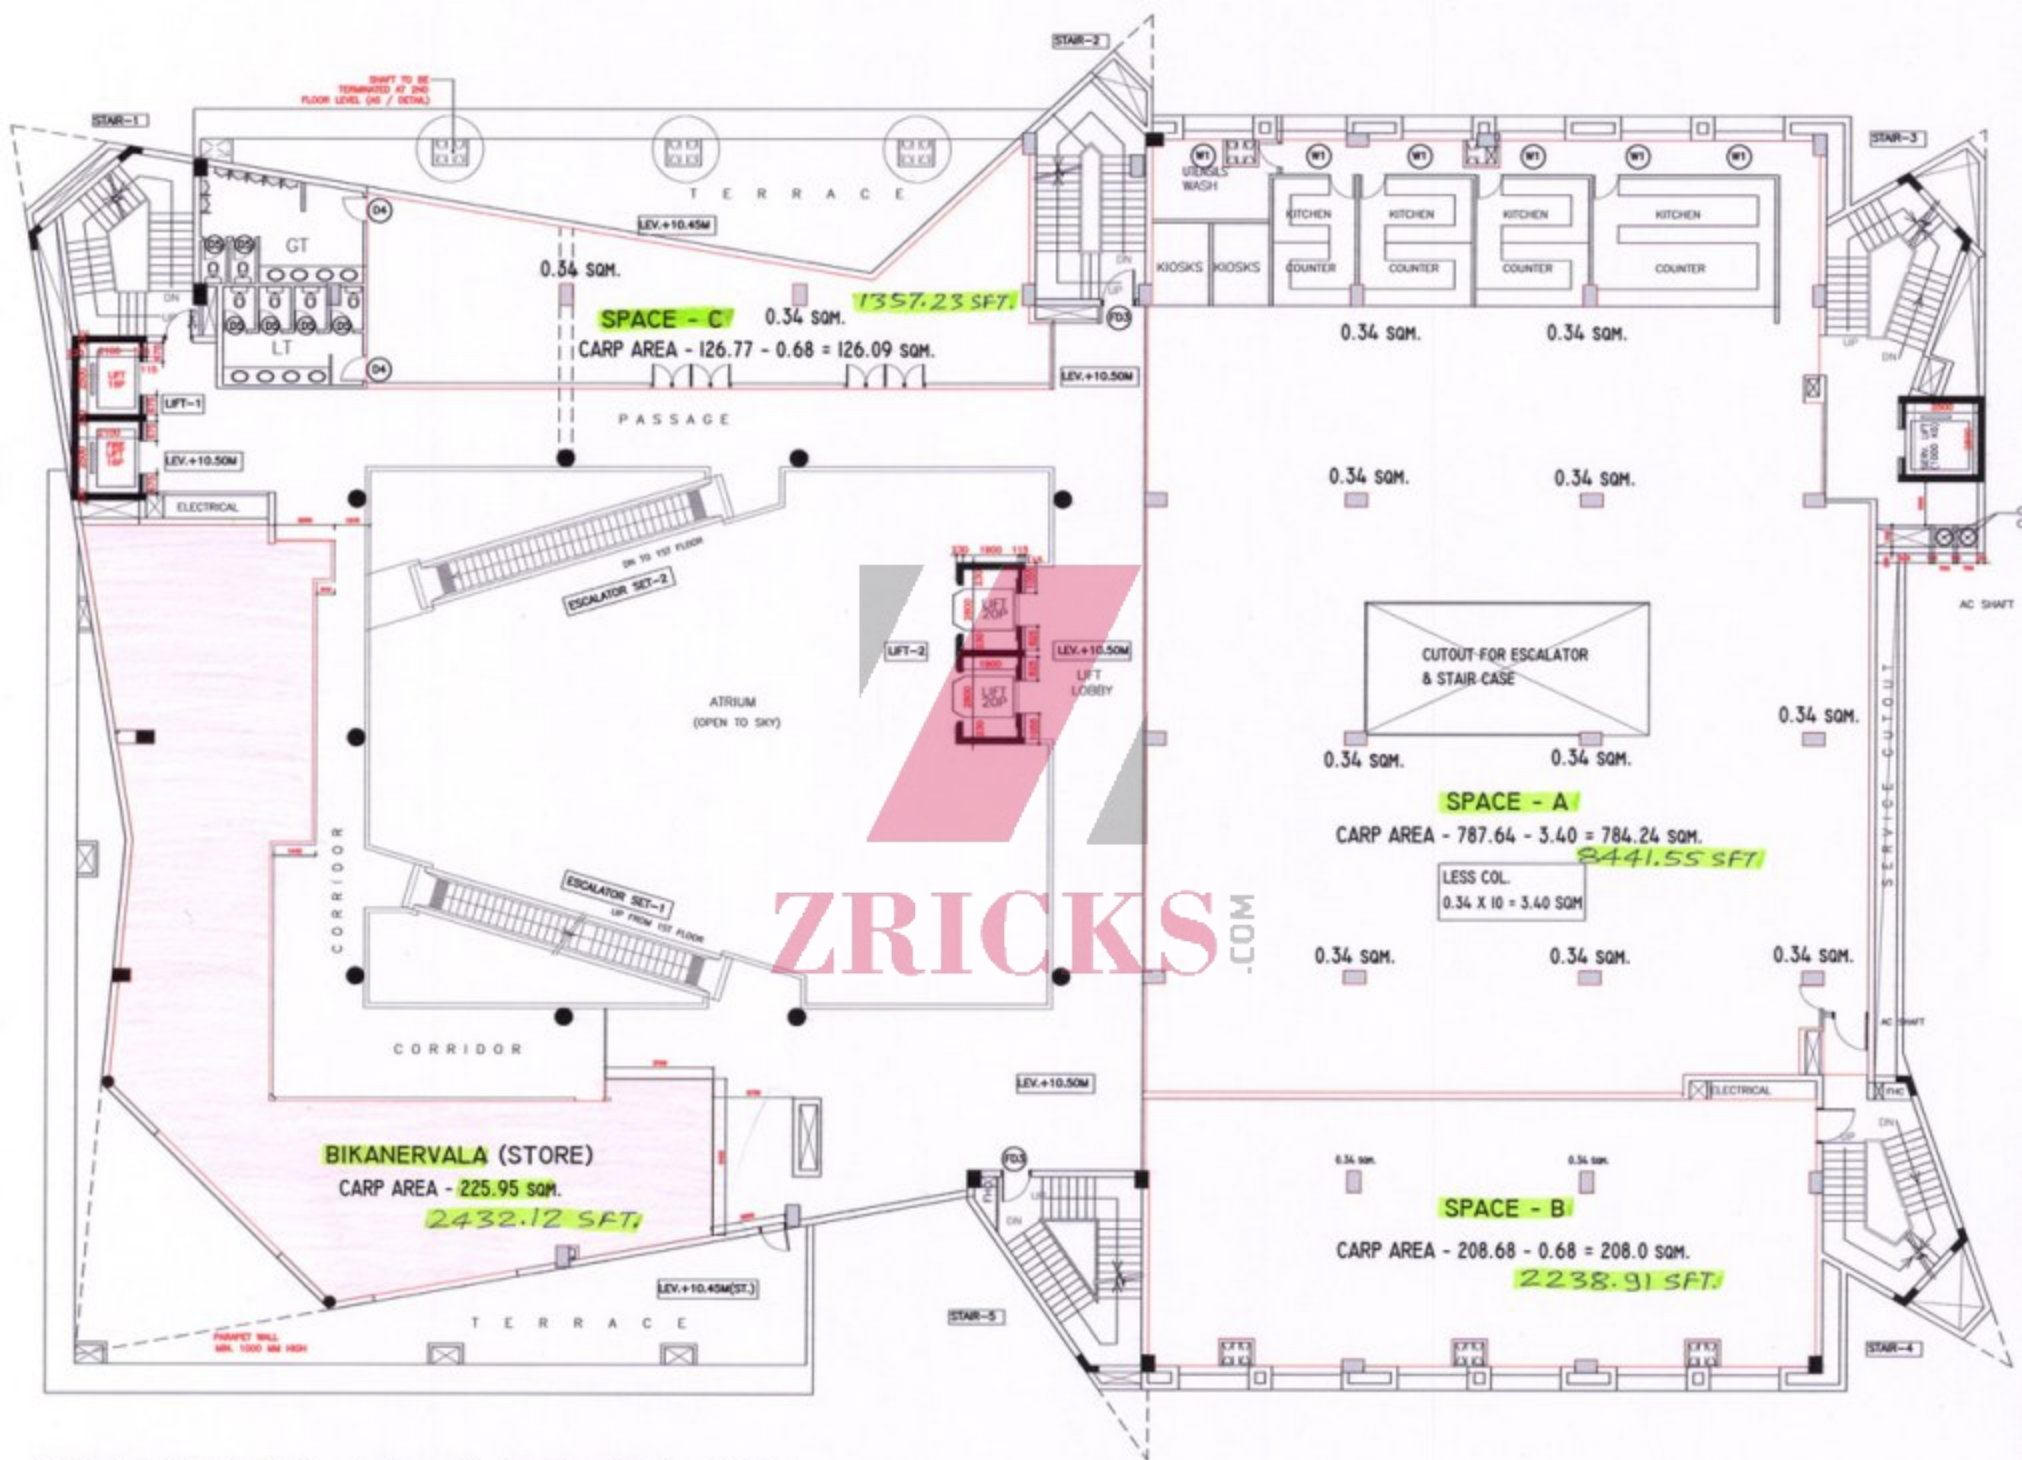

ZRICKS.COM

ZRICKS

EROS
E MALL
FASHION, FOOD & FILMS

ZRICKS

**PROPOSED DISTANCE
(LOCATION PLAN)**

STAIR-2
TREAD-300
WIDTH-1500

UP

DN

AUDI-1
BELOW

PROJECTION
ROOM

LEV.+22.80M

ZRICKS.COM

AUDI-2
BELOW

CARPET AREA = 129.58 SQM.
1394.79 SFT.

AUDI-3
BELOW

STAIR-5
TREAD-300
WIDTH-1500

FHD

ZRICKS .COM

SECOND FLOOR PLAN

PANTRY WALL
WALL 1200 MM HIGH

LIGHT WEIGHT ROOFING
AT 16.60 M. LVL.

LOWER
TERRACE,
LEV.+14.70M

TERRACE
LEV.+18.50M

LIFT
MACHINE ROOM
LEV.+19.70M

LOBBY

CARP AREA = 98.05 SQM.
1055.41 SFT

AUDI-1

CARP AREA = 282.10 SQM.
3036.52 SFT.

SEATING STEPS AS PER CINEMA OPERATORS DRAWING

AUDI-2

CARP AREA = 373.86 SQM.
4024.22 SFT.

SEATING STEPS AS PER CINEMA OPERATORS DRAWING