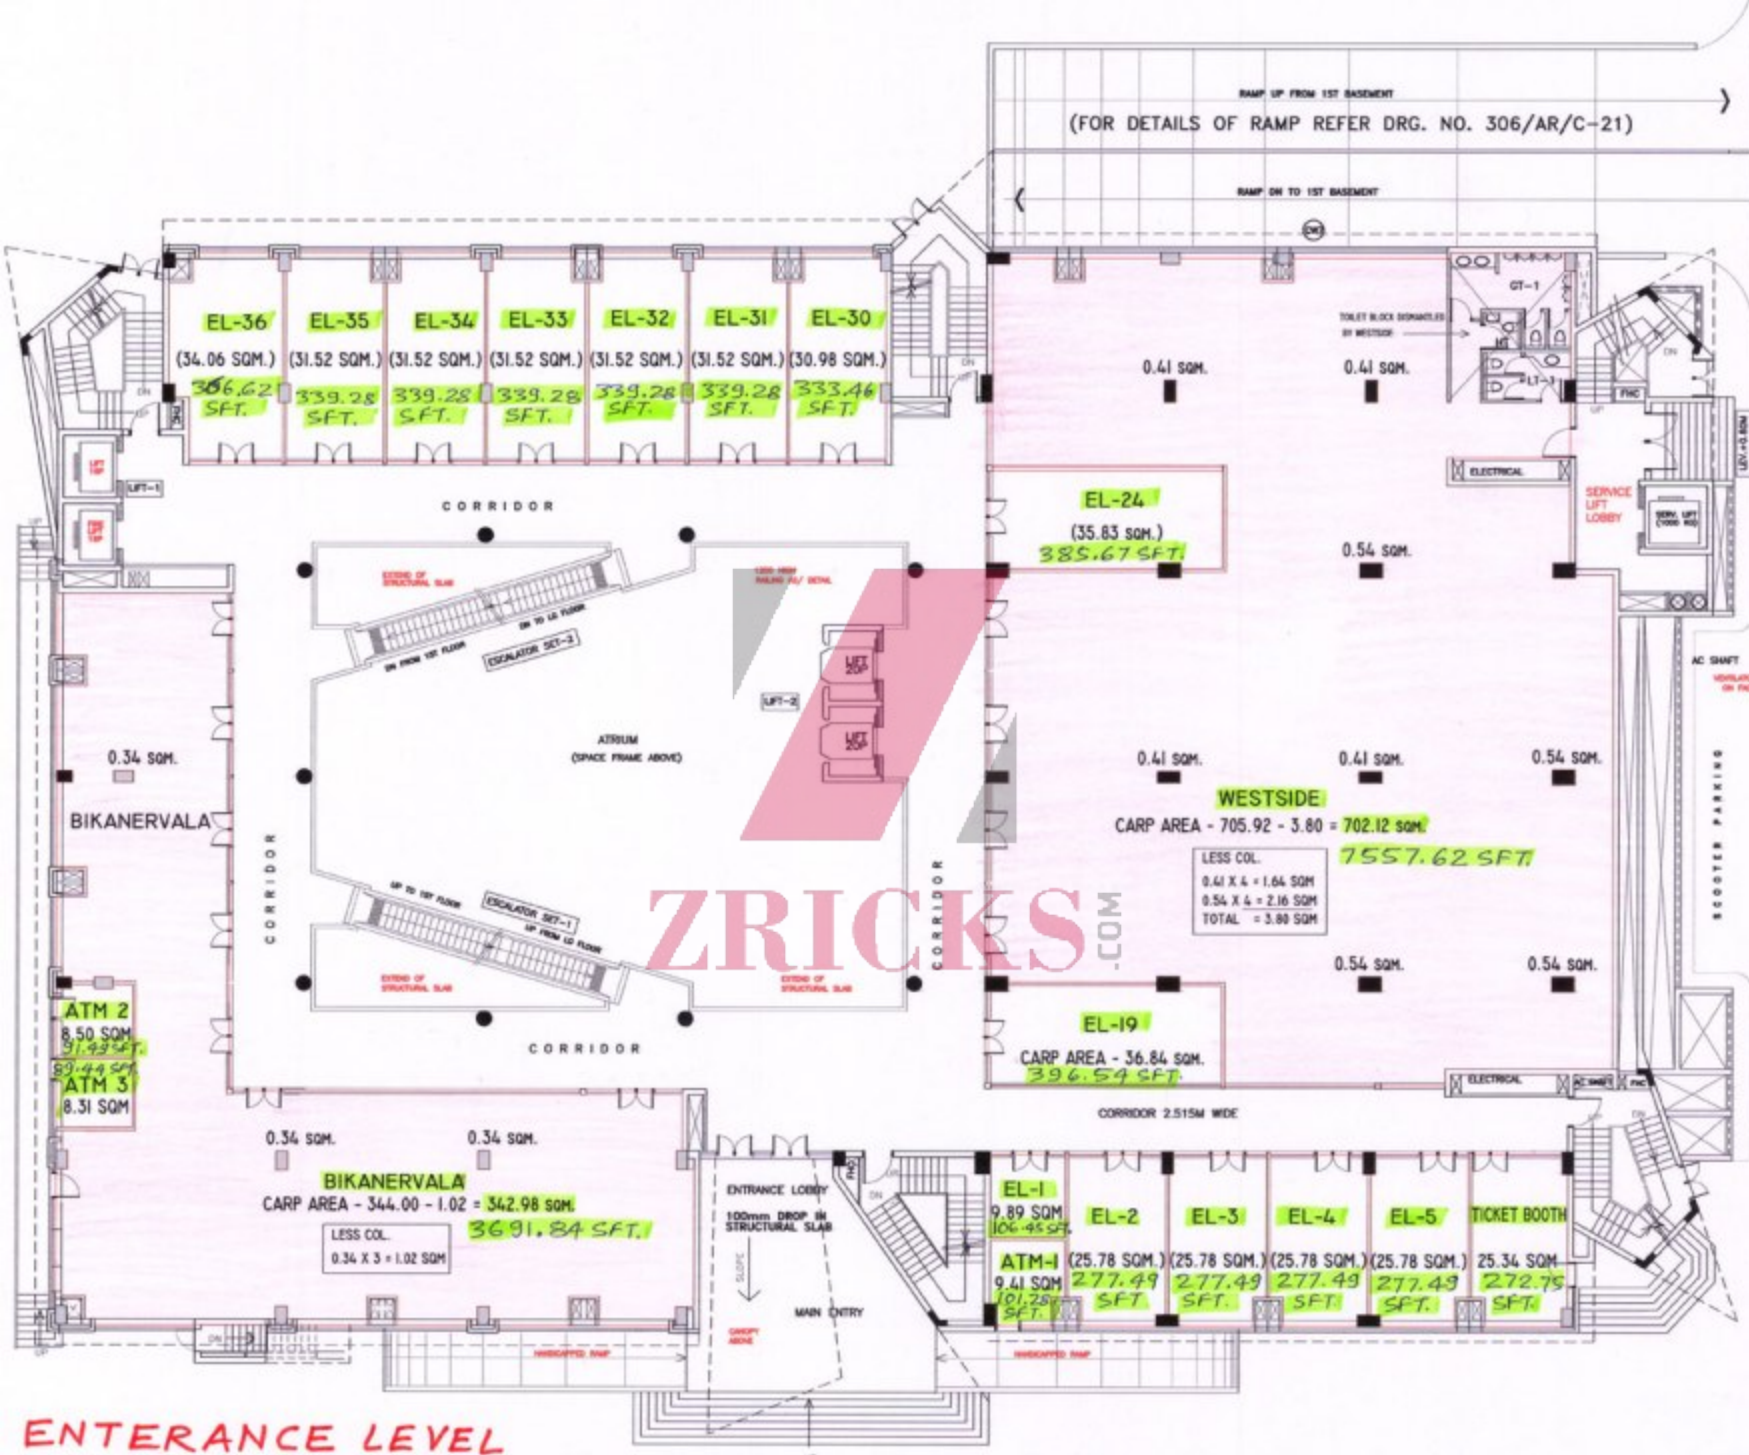

FHD

ZRICKS .COM

SECOND FLOOR PLAN

PANTRY WALL
WALL 1200 MM HIGH

LIGHT WEIGHT ROOFING
AT 16.60 M. LVL.

LOWER
TERRACE,
LEV.+14.70M

TERRACE
LEV.+18.50M

LIFT
MACHINE ROOM
LEV.+19.70M

AUDI-3

CARP AREA = 305.54 SQM.
3288.83 SFT.

SEATING STEPS AS PER CINEMA OPERATORS DRAWING

TERRACE AT 2ND FLOOR

LIGHT WEIGHT ROOFING
(ONLY STRUCTURAL BEAMS TO BE LAID AS PER APPROVED DRAWING)
AT 16.60 M. LVL.

ZRIKKS
-COM

RAMP UP TO GROUND
(FOR DETAILS OF RAMP REFER DRG. NO. 306/AR/C-21)

UPPER PART OF LEVEL -1 BASEMENT

RAMP DN FROM GROUND

RELIANCE

- COVD. AREA 11156.0 SQ.FT
- SUPER AREA 18598.0 SQ.FT
- CARPET AREA 10682.0 SQ.FT

ZRICKS.COM

LEV. -2.10M

ATRIUM PLAN (LOWER GROUND FLOOR)

ZRICKS.COM

SECTOR 21D

SECTOR 21B

FRIENDS COLONY

KAPOORI COLONY