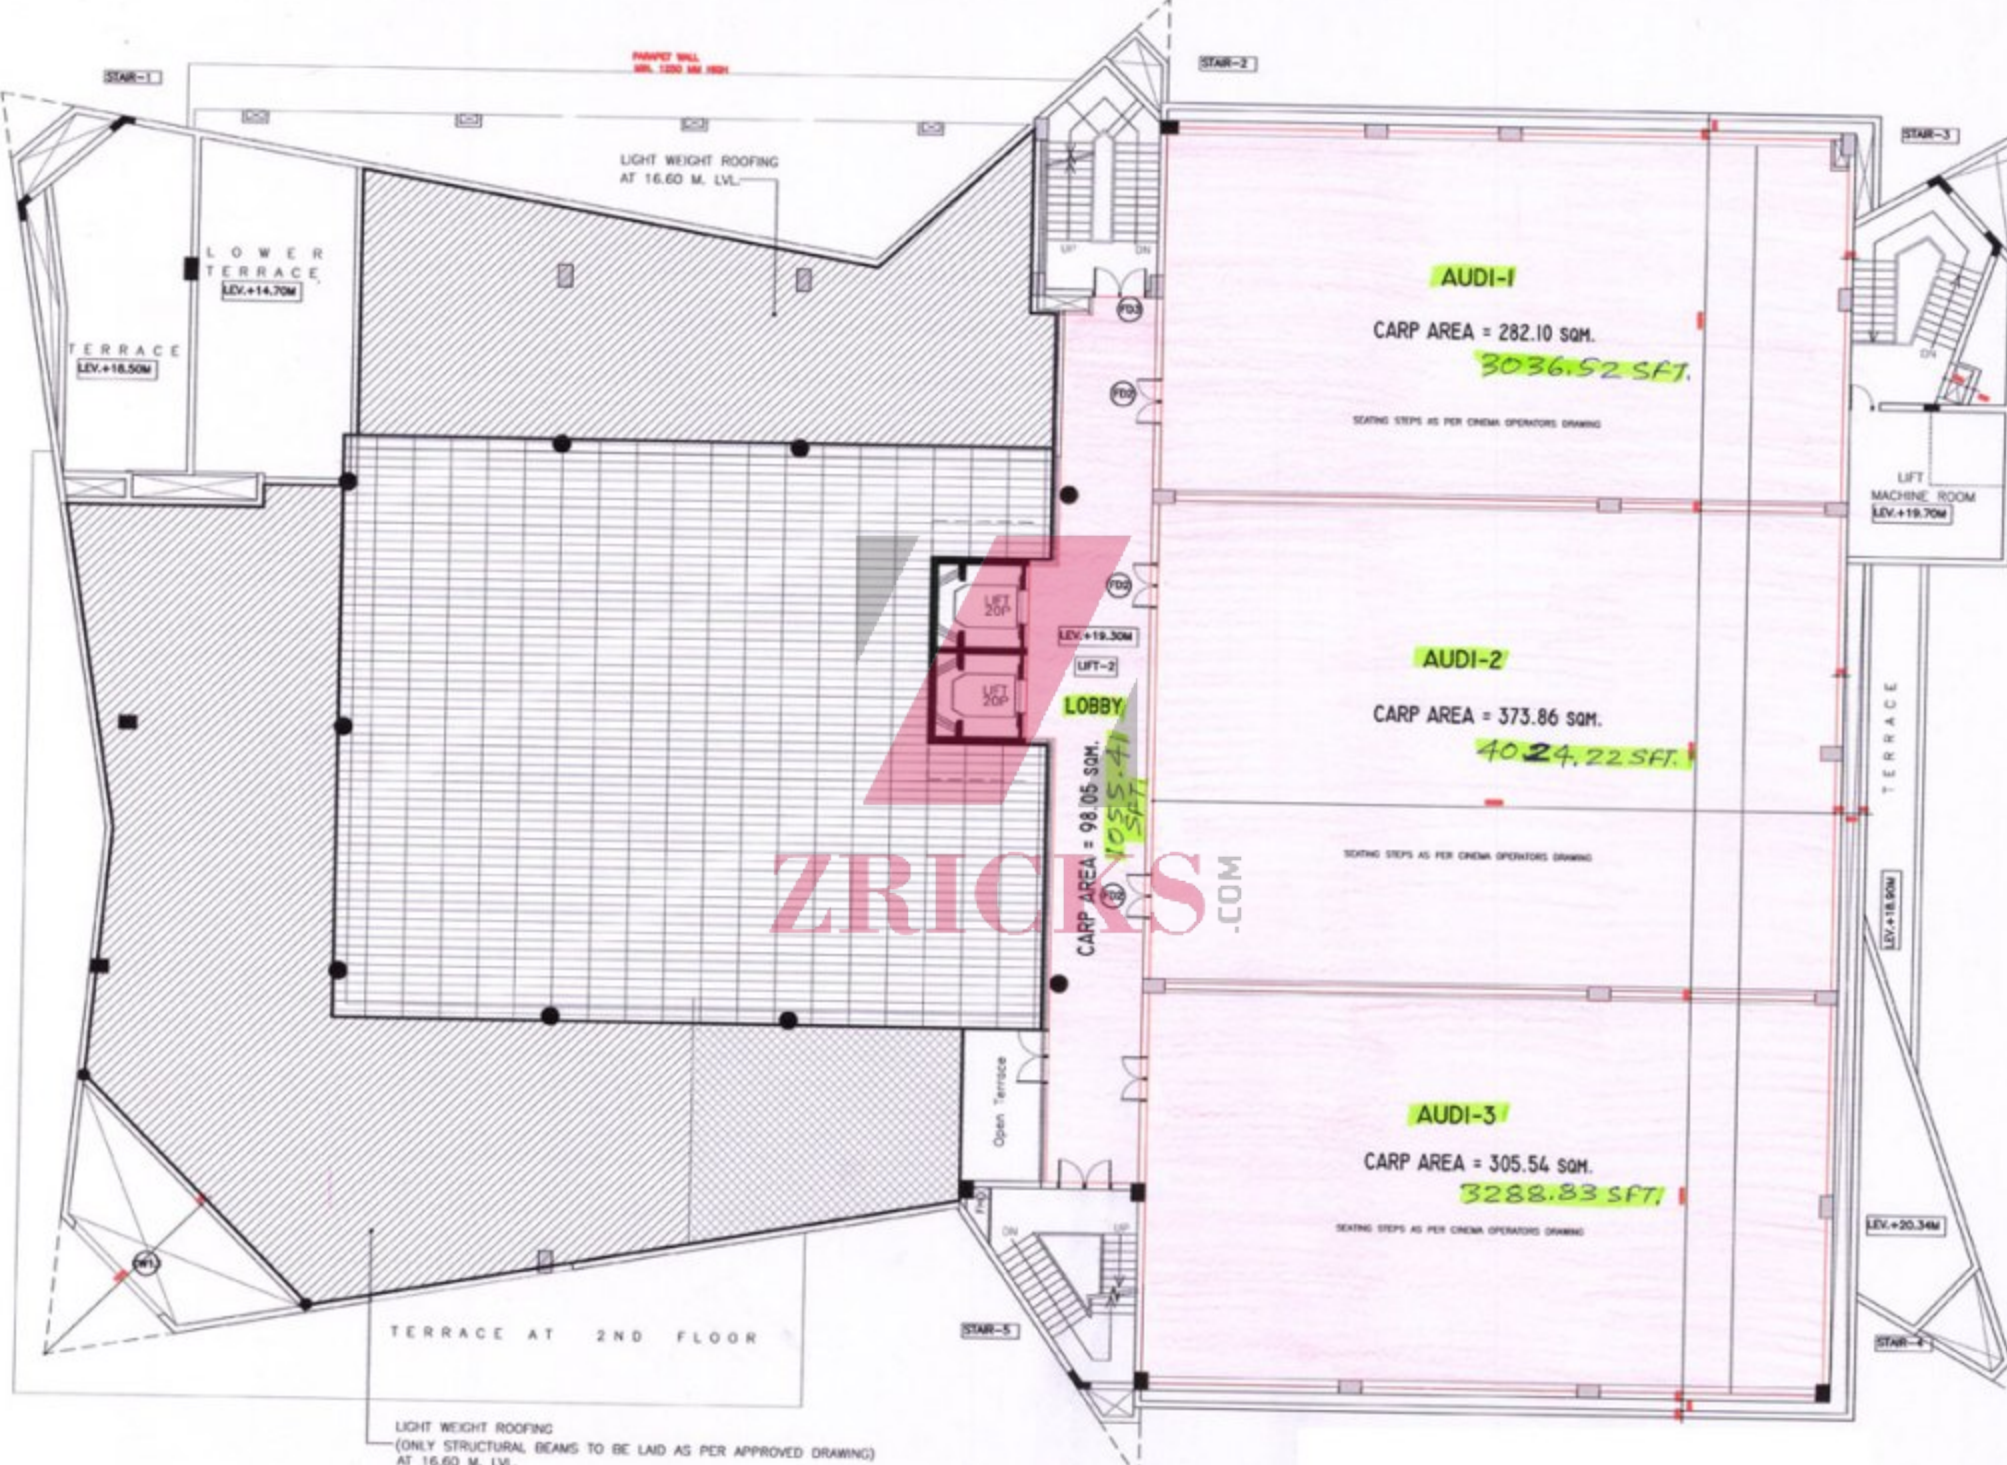

ZRICKS.COM

ZRICKS

EROS
E MALL
FASHION, FOOD & FILMS

ZRICKS

**PROPOSED DISTANCE
(LOCATION PLAN)**

STAIR-2
TREAD-300
WIDTH-1500

UP

DN

AUDI-1
BELOW

PROJECTION
ROOM

LEV.+22.80M

ZRICKS.COM

AUDI-2
BELOW

CARPET AREA = 129.58 SQM.
1394.79 SFT.

AUDI-3
BELOW

STAIR-5
TREAD-300
WIDTH-1500

FHD

ZRICKS .COM

SECOND FLOOR PLAN

PANTRY WALL
WALL 1200 MM HIGH

LIGHT WEIGHT ROOFING
AT 16.60 M. LVL.

LOWER
TERRACE,
LEV.+14.70M

TERRACE
LEV.+18.50M

LIFT
MACHINE ROOM
LEV.+19.70M

LOBBY

CARP AREA = 98.05 SQM.
1055.41 SFT

AUDI-1

CARP AREA = 282.10 SQM.
3036.52 SFT.

SEATING STEPS AS PER CINEMA OPERATORS DRAWING

AUDI-2

CARP AREA = 373.86 SQM.
4024.22 SFT.

SEATING STEPS AS PER CINEMA OPERATORS DRAWING