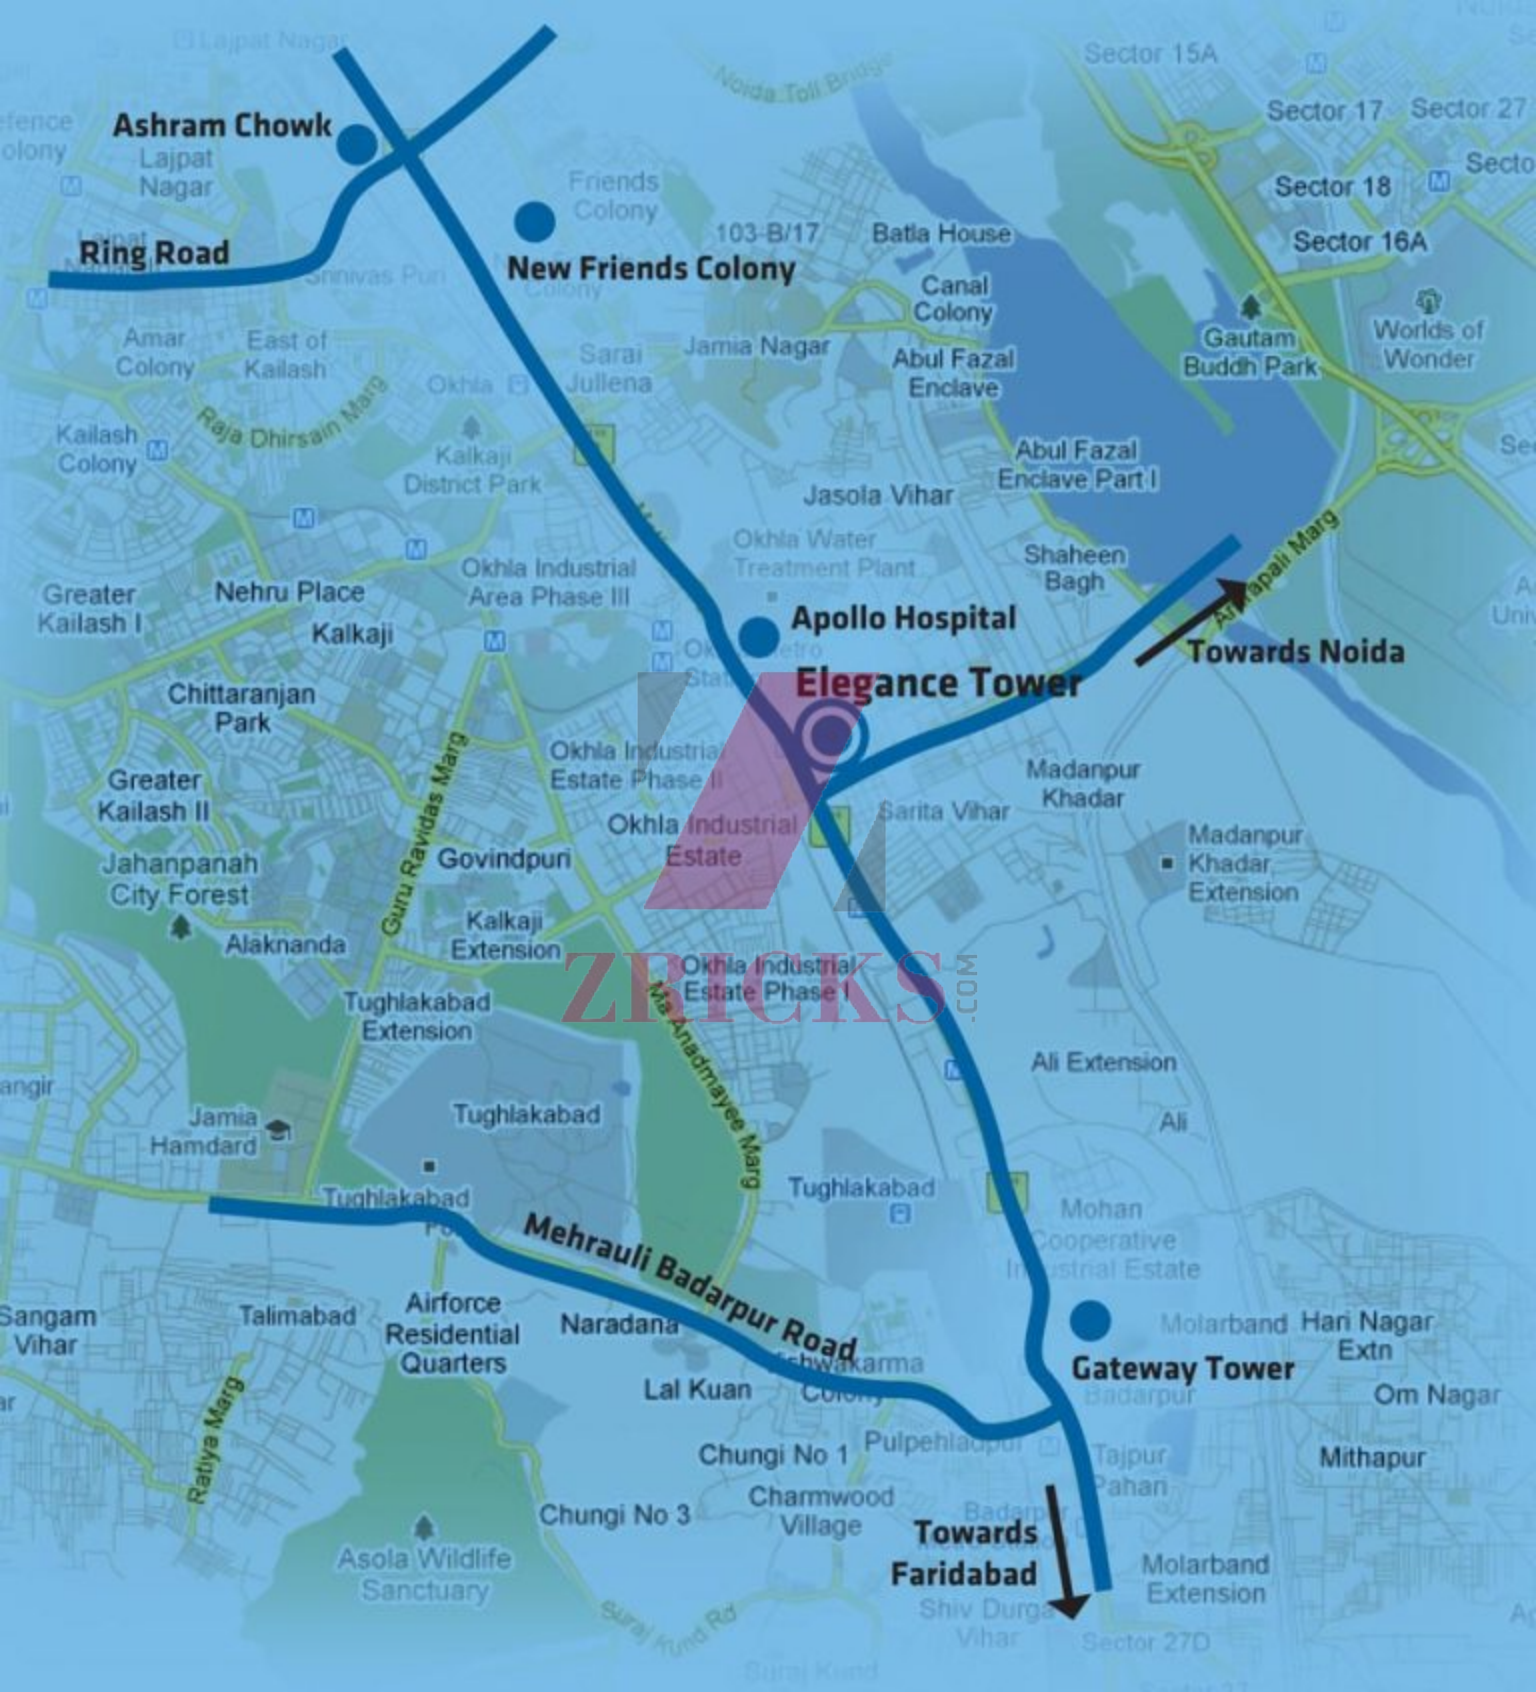

# SIXTH FLOOR PLAN

DLF Tower, Jasola

**ABW Elegance Tower**

Blue Dart Express  
Limited , Regional...

TDI Centre

**ZRICKS**

Footover  
Bridge

Road Number 13A

GD Birla Marg

CNG Gas Station

**Ashram Chowk**

**Ring Road**

**New Friends Colony**

**Apollo Hospital**

**Elegance Tower**

**Towards Noida**

**Mehrauli Badarpur Road**

**Gateway Tower**

**Towards Faridabad**

**ZEBLOCKS.COM**