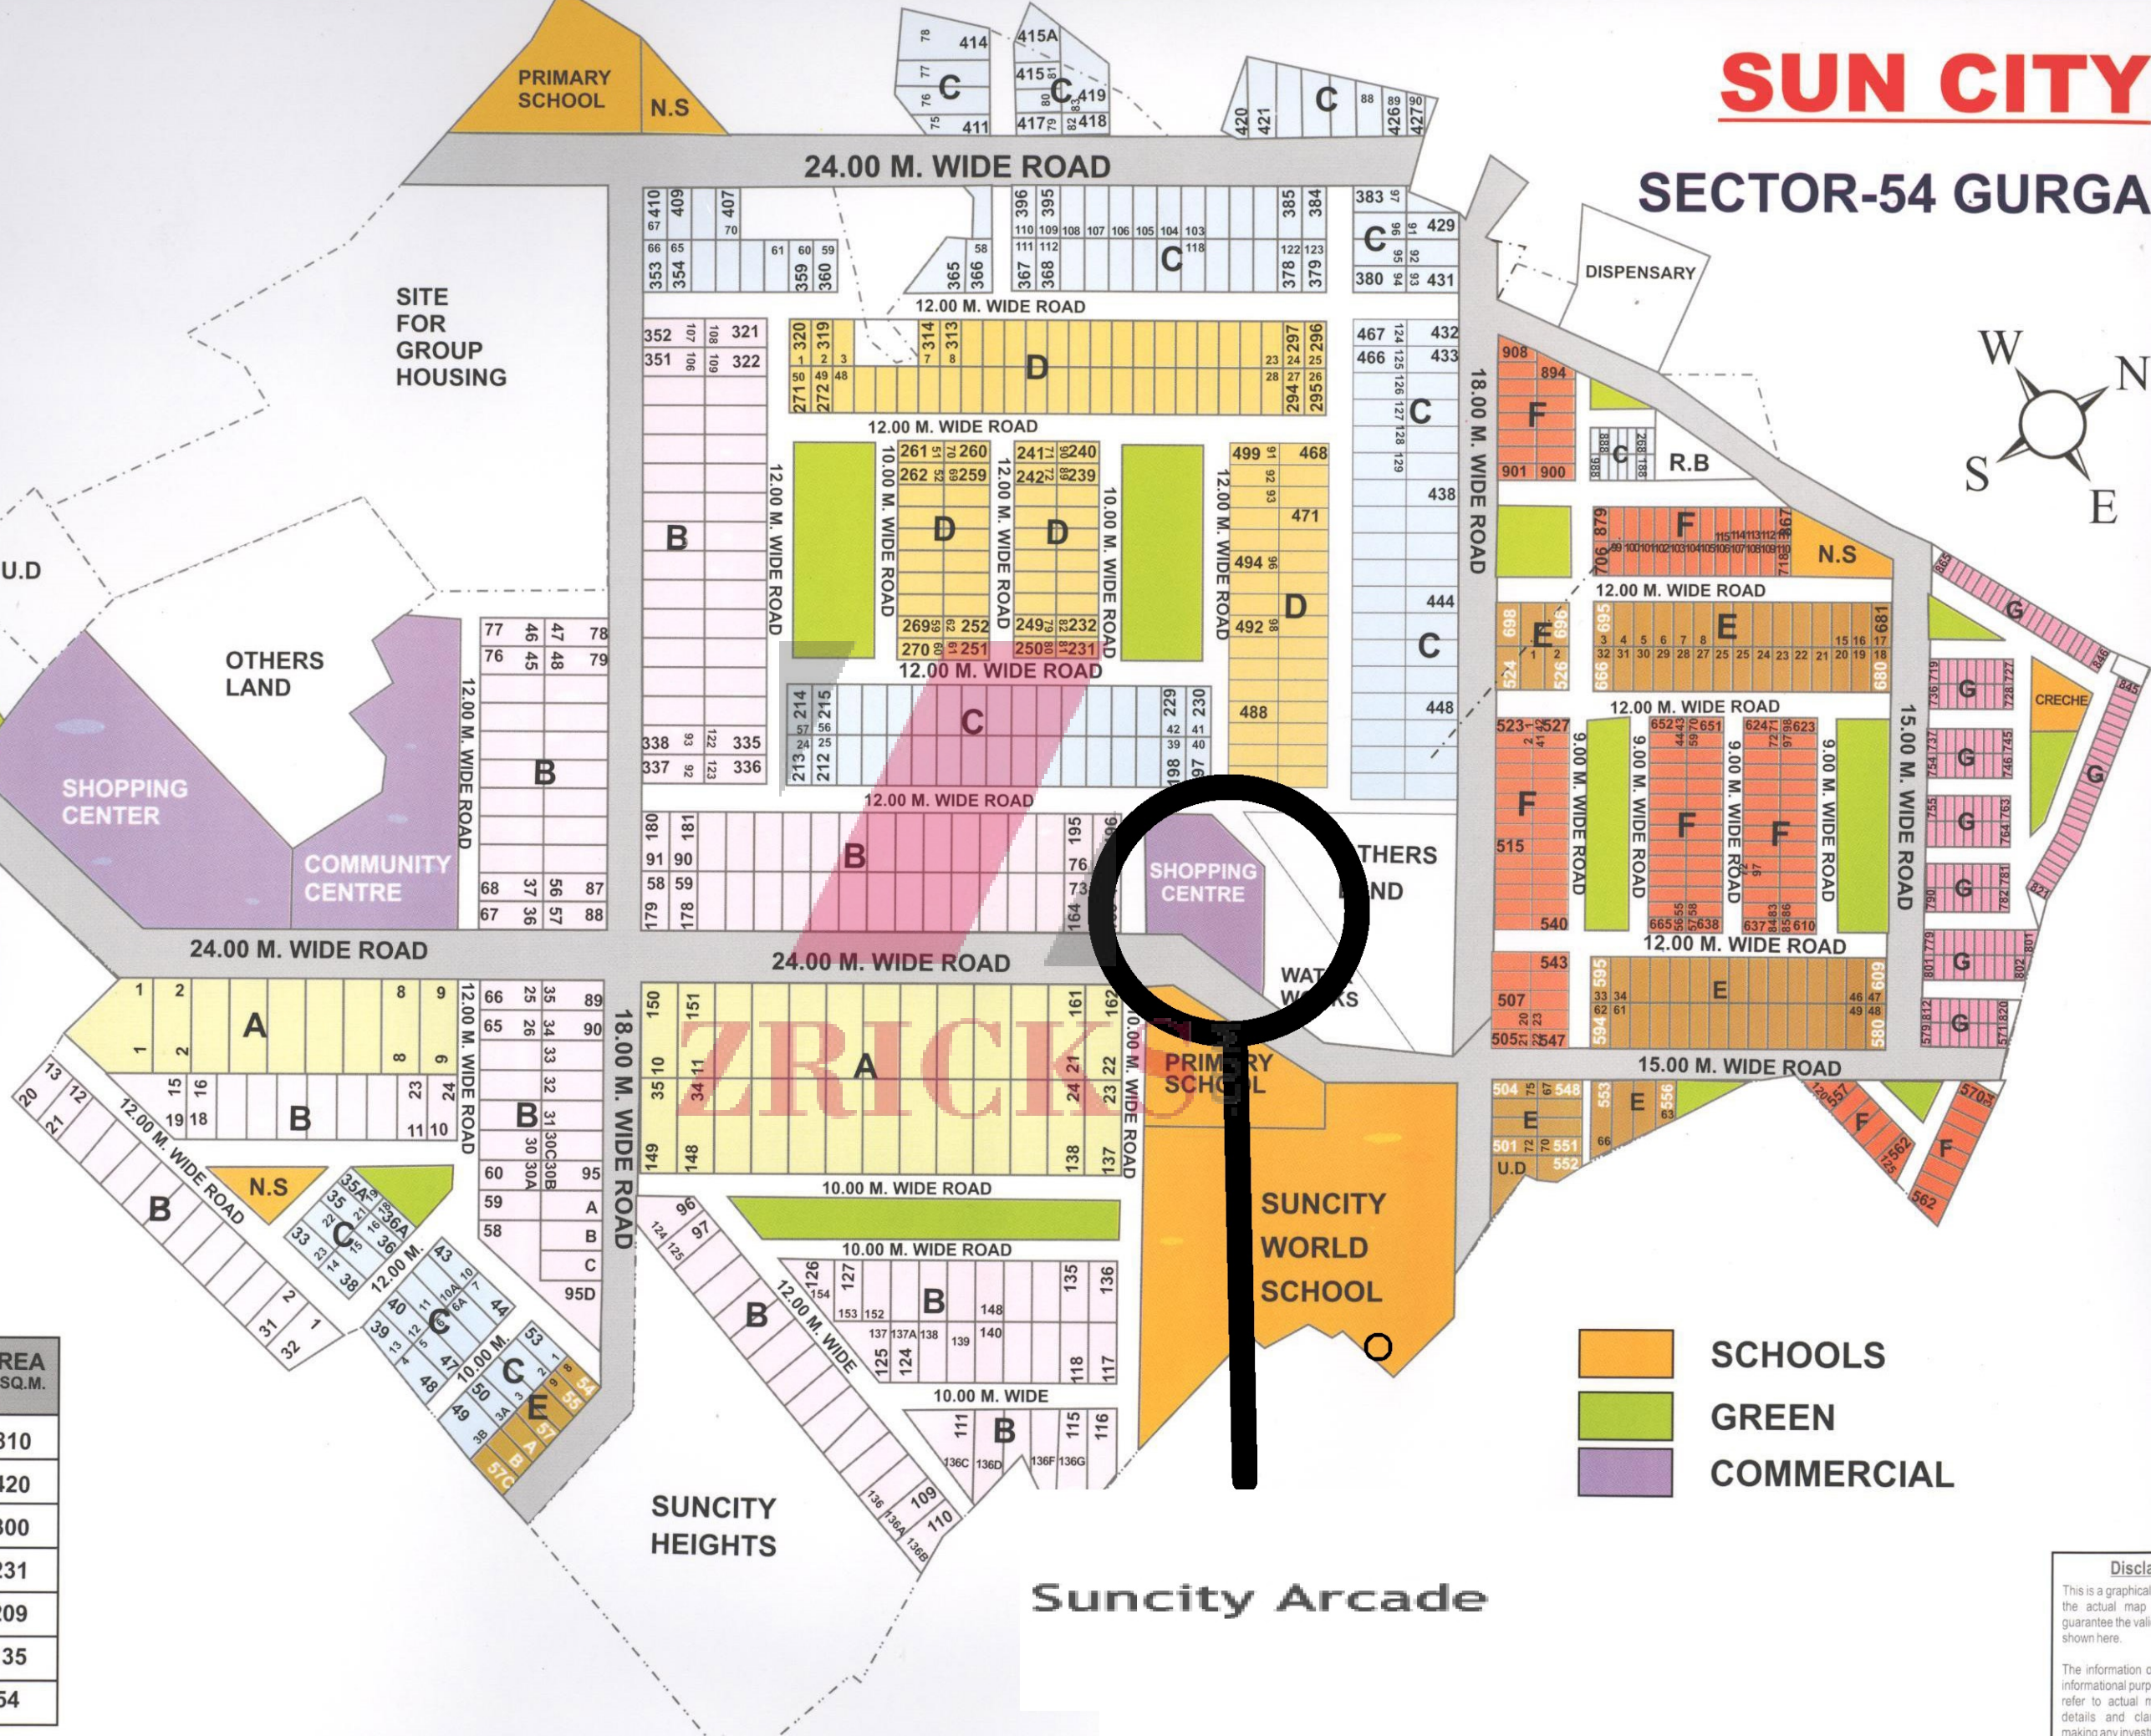

Thyrocare

PERFECT DEALS
REAL ESTATE CONSULTANT
SALE - PURCHASE - RENT

SUN CITY

SECTOR-54 GURGAON

TO BRISTOL HOTEL
60.00 M. WIDE ROAD
95-55 OL

TYPE	SIZE	AREA IN SQ.M.
A	18.00 X 45.00	810
B	14.00 X 30.00	420
C	12.00 X 25.00	300
D	10.50 X 22.00	231
E	9.50 X 22.00	209
F	7.50 X 18.00	135
G	4.50 X 12.00	54