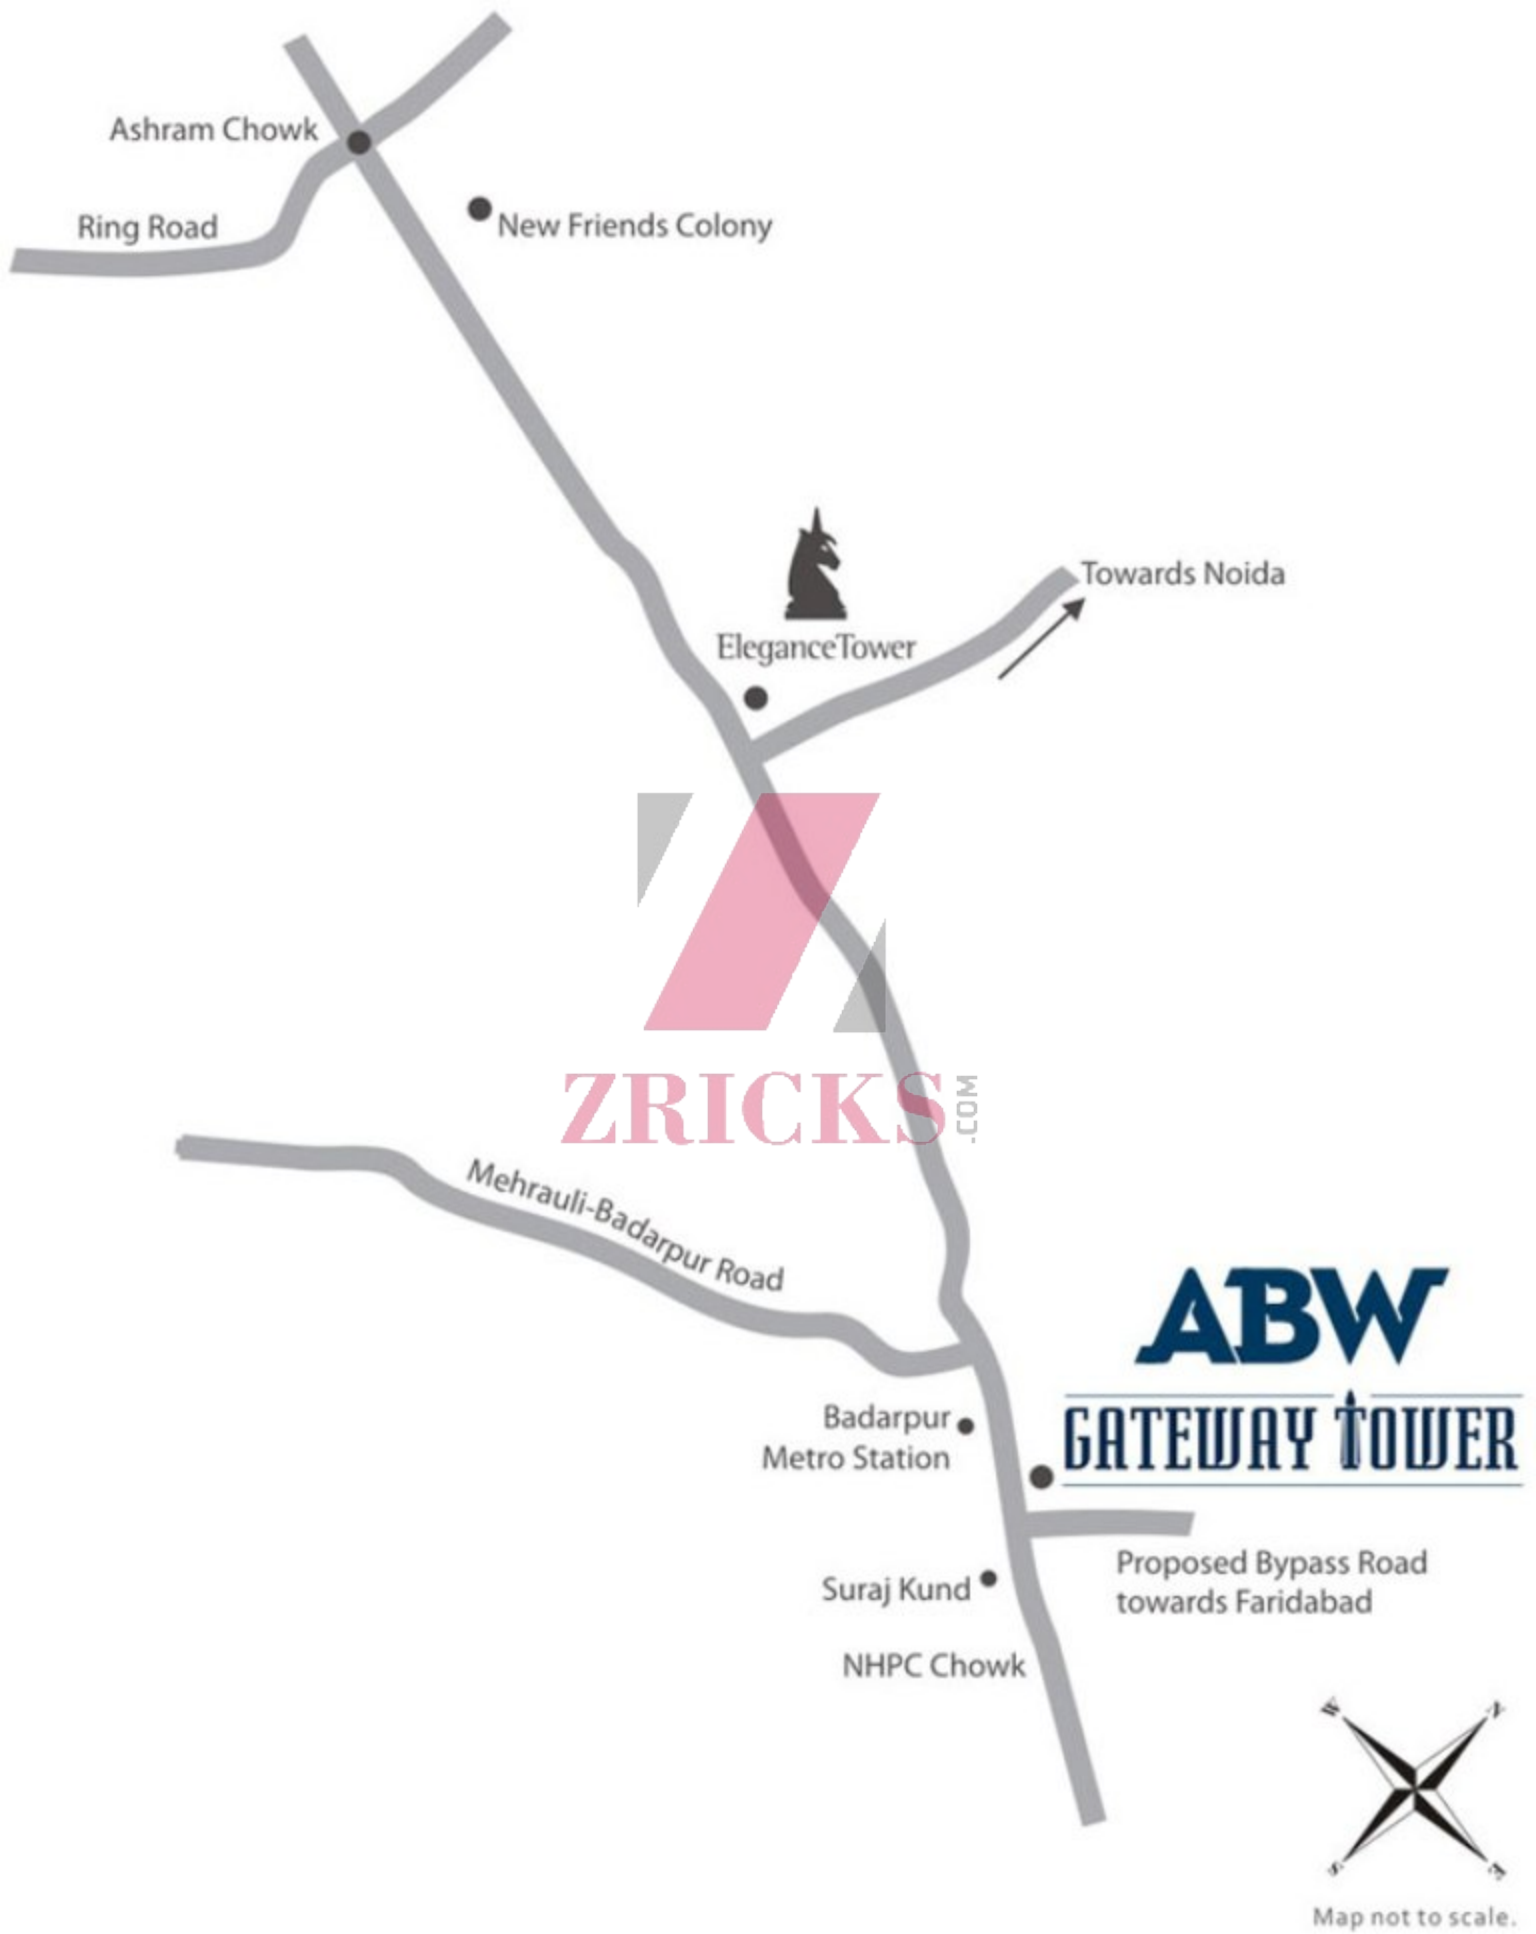

ABW
GATEWAY TOWER
ZRICKS.COM

ZRICKS.COM

Specification

- Spread across 8.75 acres
- Well furnished, designer washrooms and massive central atrium showered with natural light.
- Centralized air conditioning.
- 100% power backup
- 24X7 security under surveillance cameras
- Wi-Fi enabled, fast internet access
- High speed elevators
- Quality facility management systems

ZRICKS
-COM

Ashram Chowk

Ring Road

New Friends Colony

Elegance Tower

Towards Noida

ZRICKS.COM

Mehrauli-Badarpur Road

ABW

GATEWAY TOWER

Badarpur Metro Station

Proposed Bypass Road towards Faridabad

Suraj Kund

NHPC Chowk

Map not to scale.

ZRICKS.COM