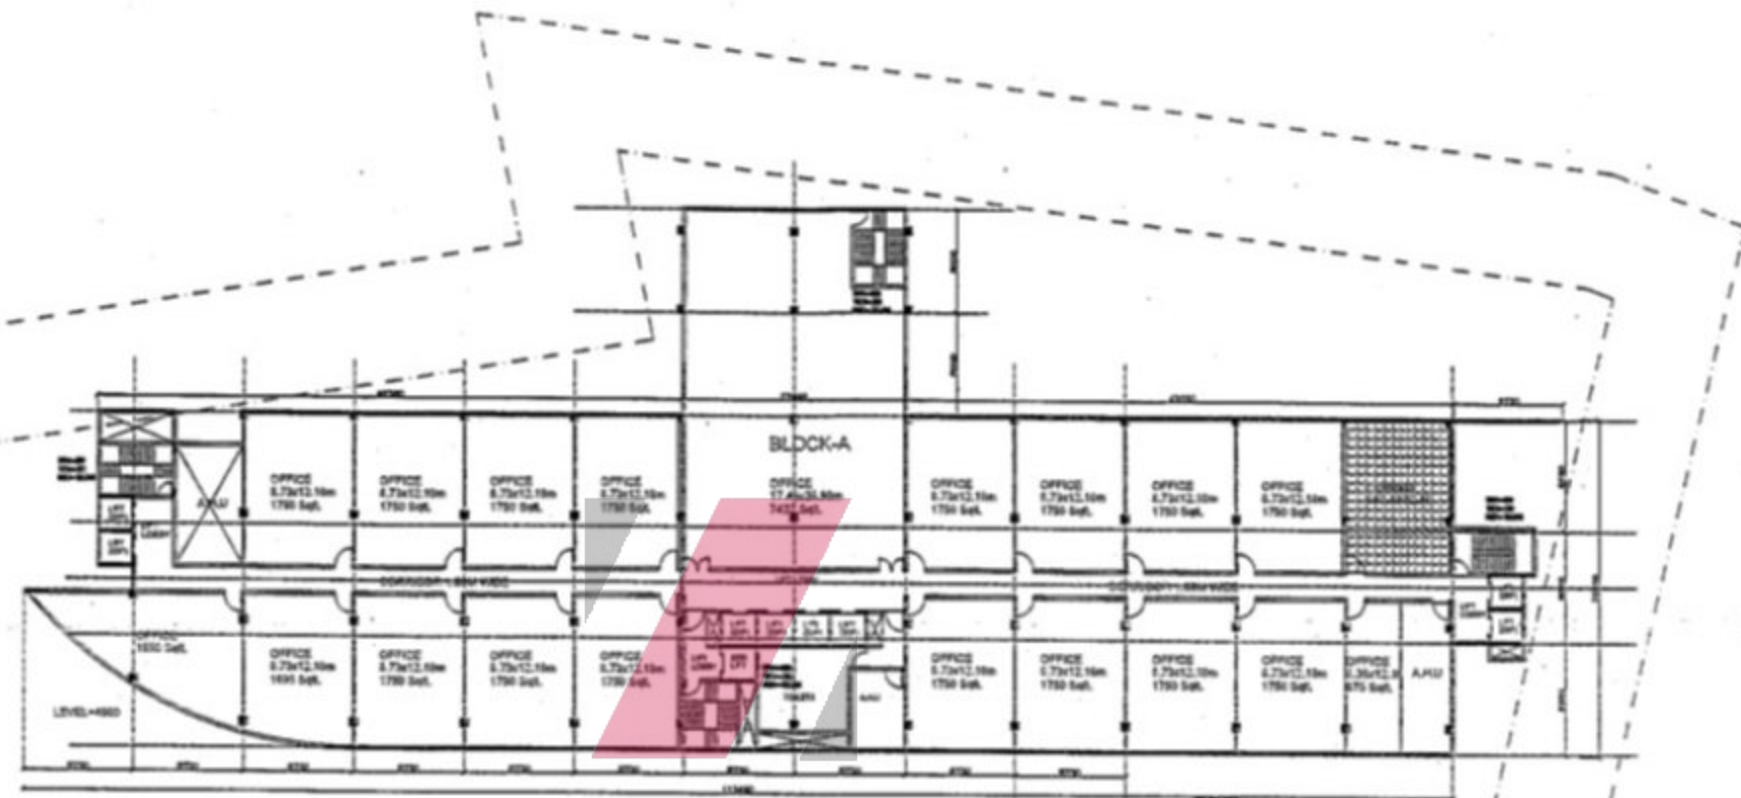

ABW
GATEWAY TOWER
ZRICKS.COM

ZRICKS.COM

Specification

- Spread across 8.75 acres
- Well furnished, designer washrooms and massive central atrium showered with natural light.
- Centralized air conditioning.
- 100% power backup
- 24X7 security under surveillance cameras
- Wi-Fi enabled, fast internet access
- High speed elevators
- Quality facility management systems

ABW

GATEWAY TOWER

Badarpur Metro Station

Proposed Bypass Road towards Faridabad

Suraj Kund

NHPC Chowk

Map not to scale.

ZRICKS.COM

FIFTEENTH FLOOR BLOCK A AREA = 2776.51 SQ.M.
 BLOCK B AREA = 1057.27 SQ.M.