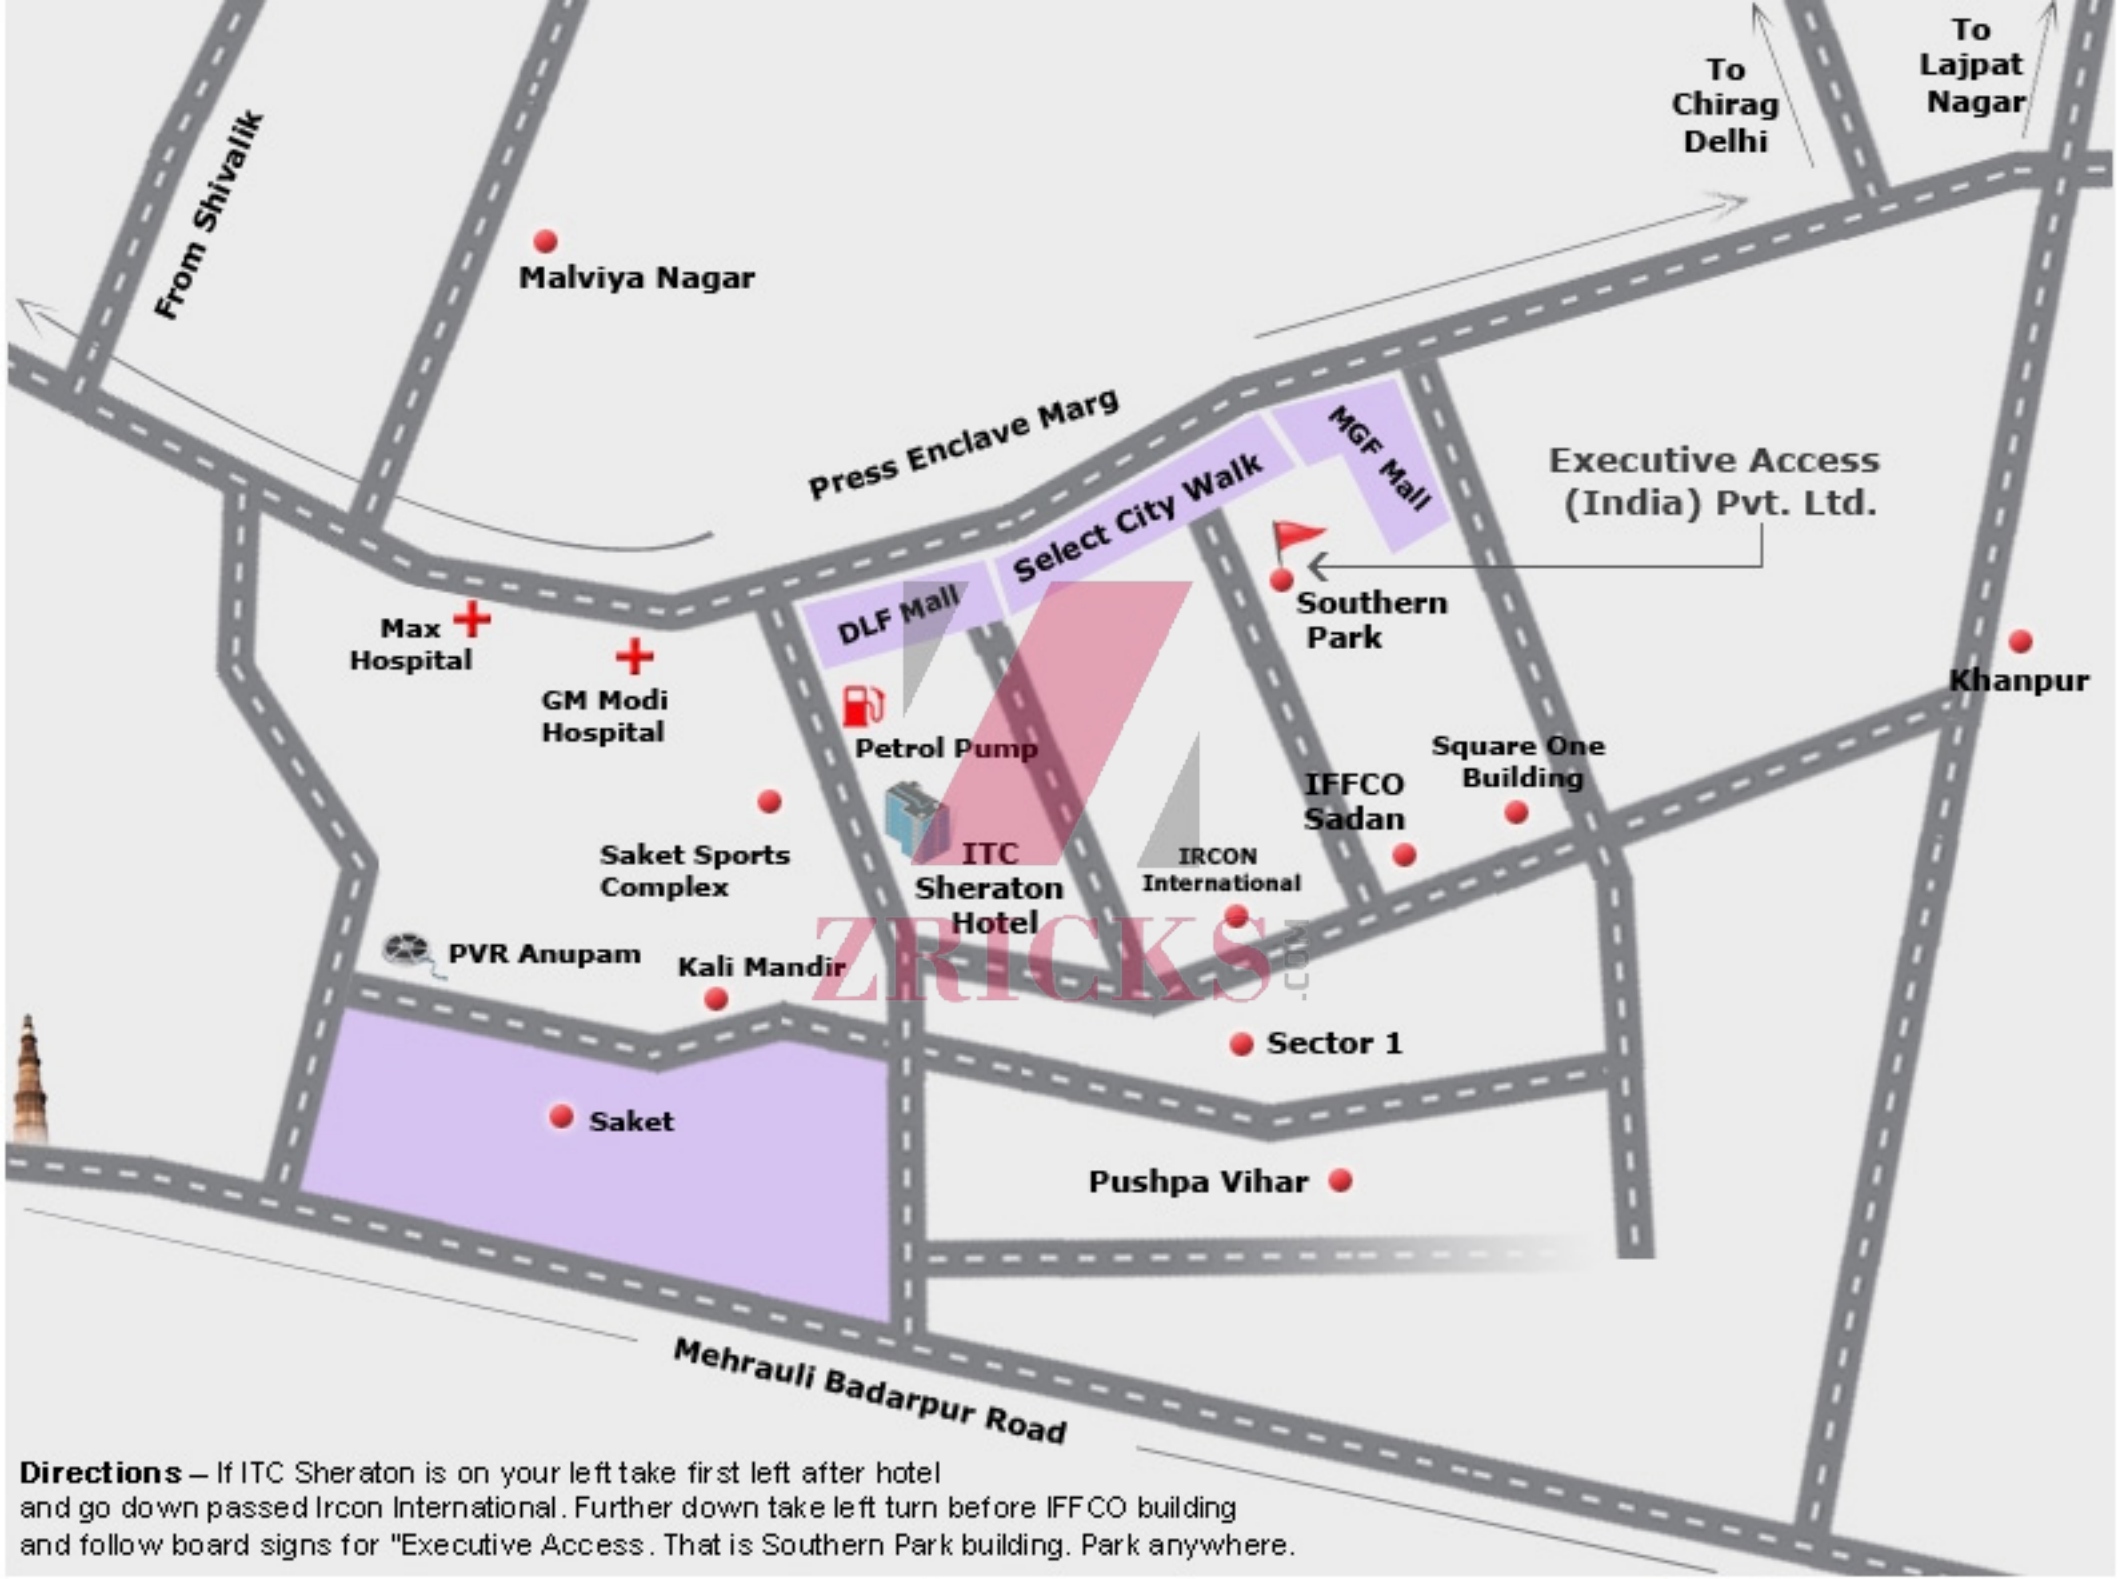

# GROUND FLOOR PLAN

SOUTHERN PARK

## SECOND TO FIFTH FLOOR PLAN

**SOUTHERN PARK**

**Directions** – If ITC Sheraton is on your left take first left after hotel and go down passed Ircon International. Further down take left turn before IFFCO building and follow board signs for "Executive Access. That is Southern Park building. Park anywhere.