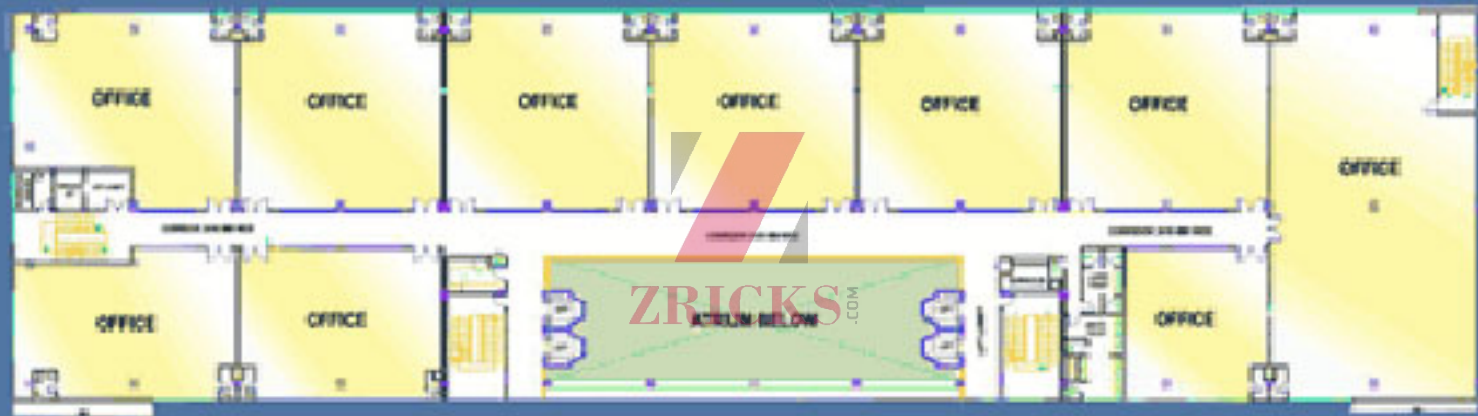

# GROUND FLOOR PLAN

SOUTHERN PARK

## SECOND TO FIFTH FLOOR PLAN

**SOUTHERN PARK**

**Directions** – If ITC Sheraton is on your left take first left after hotel and go down passed Ircon International. Further down take left turn before IFFCO building and follow board signs for "Executive Access. That is Southern Park building. Park anywhere.