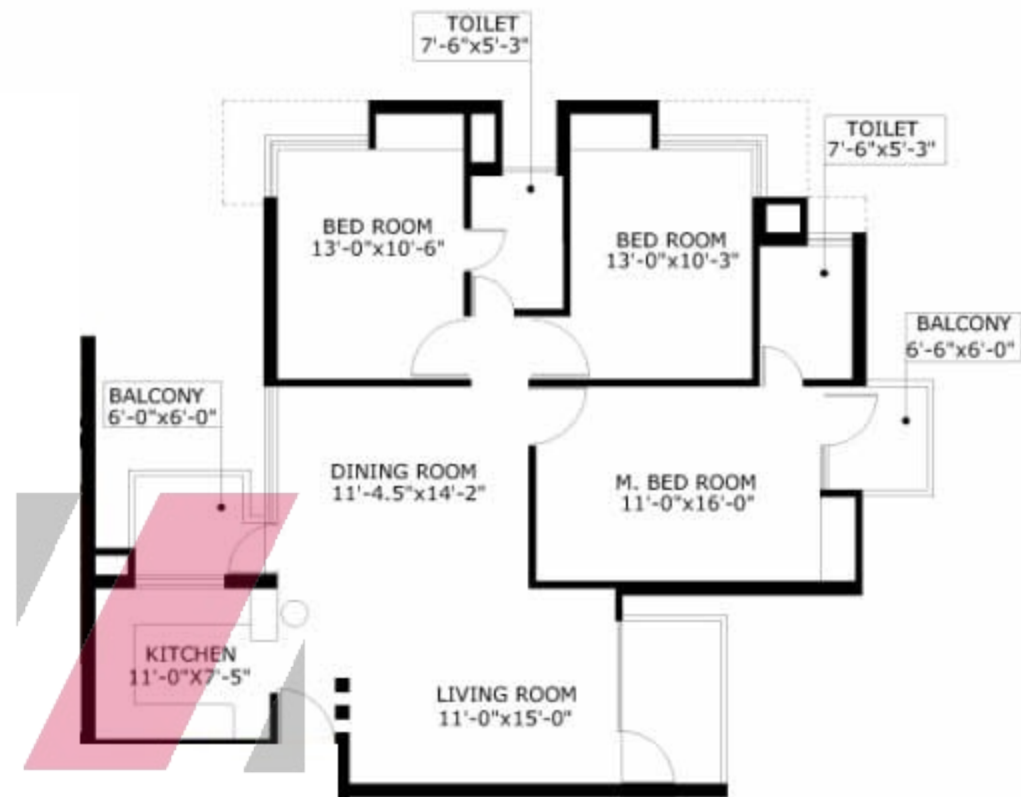

ZIRCKS.COM

ZRICKS.COM

ZRICKS.COM

(2 BED UNITS)  
 GROSS UNIT AREA = 1164.00 SQ FT

## UNIT PLAN

PIYUSH HEIGHTS AT FARIDABAD FOR  
 M/S PIYUSH BUILDWELL INDIA LTD.

2 BED UNIT

**ZRICKS**.COM

## UNIT PLAN

(3 BED UNIT)

GROSS UNIT AREA = 1446.00 SQ FT

PIYUSH HEIGHTS AT, FARIDABAD FOR  
FOR M/S PIYUSH BUILDWELL INDIA LTD.

3 BED UNIT

CLUSTER PLAN

PIYUSH HEIGHTS AT FARIDABAD FOR  
M/S PIYUSH BUILDWELL INDIA LTD.

# Location Map

(Not to scale)