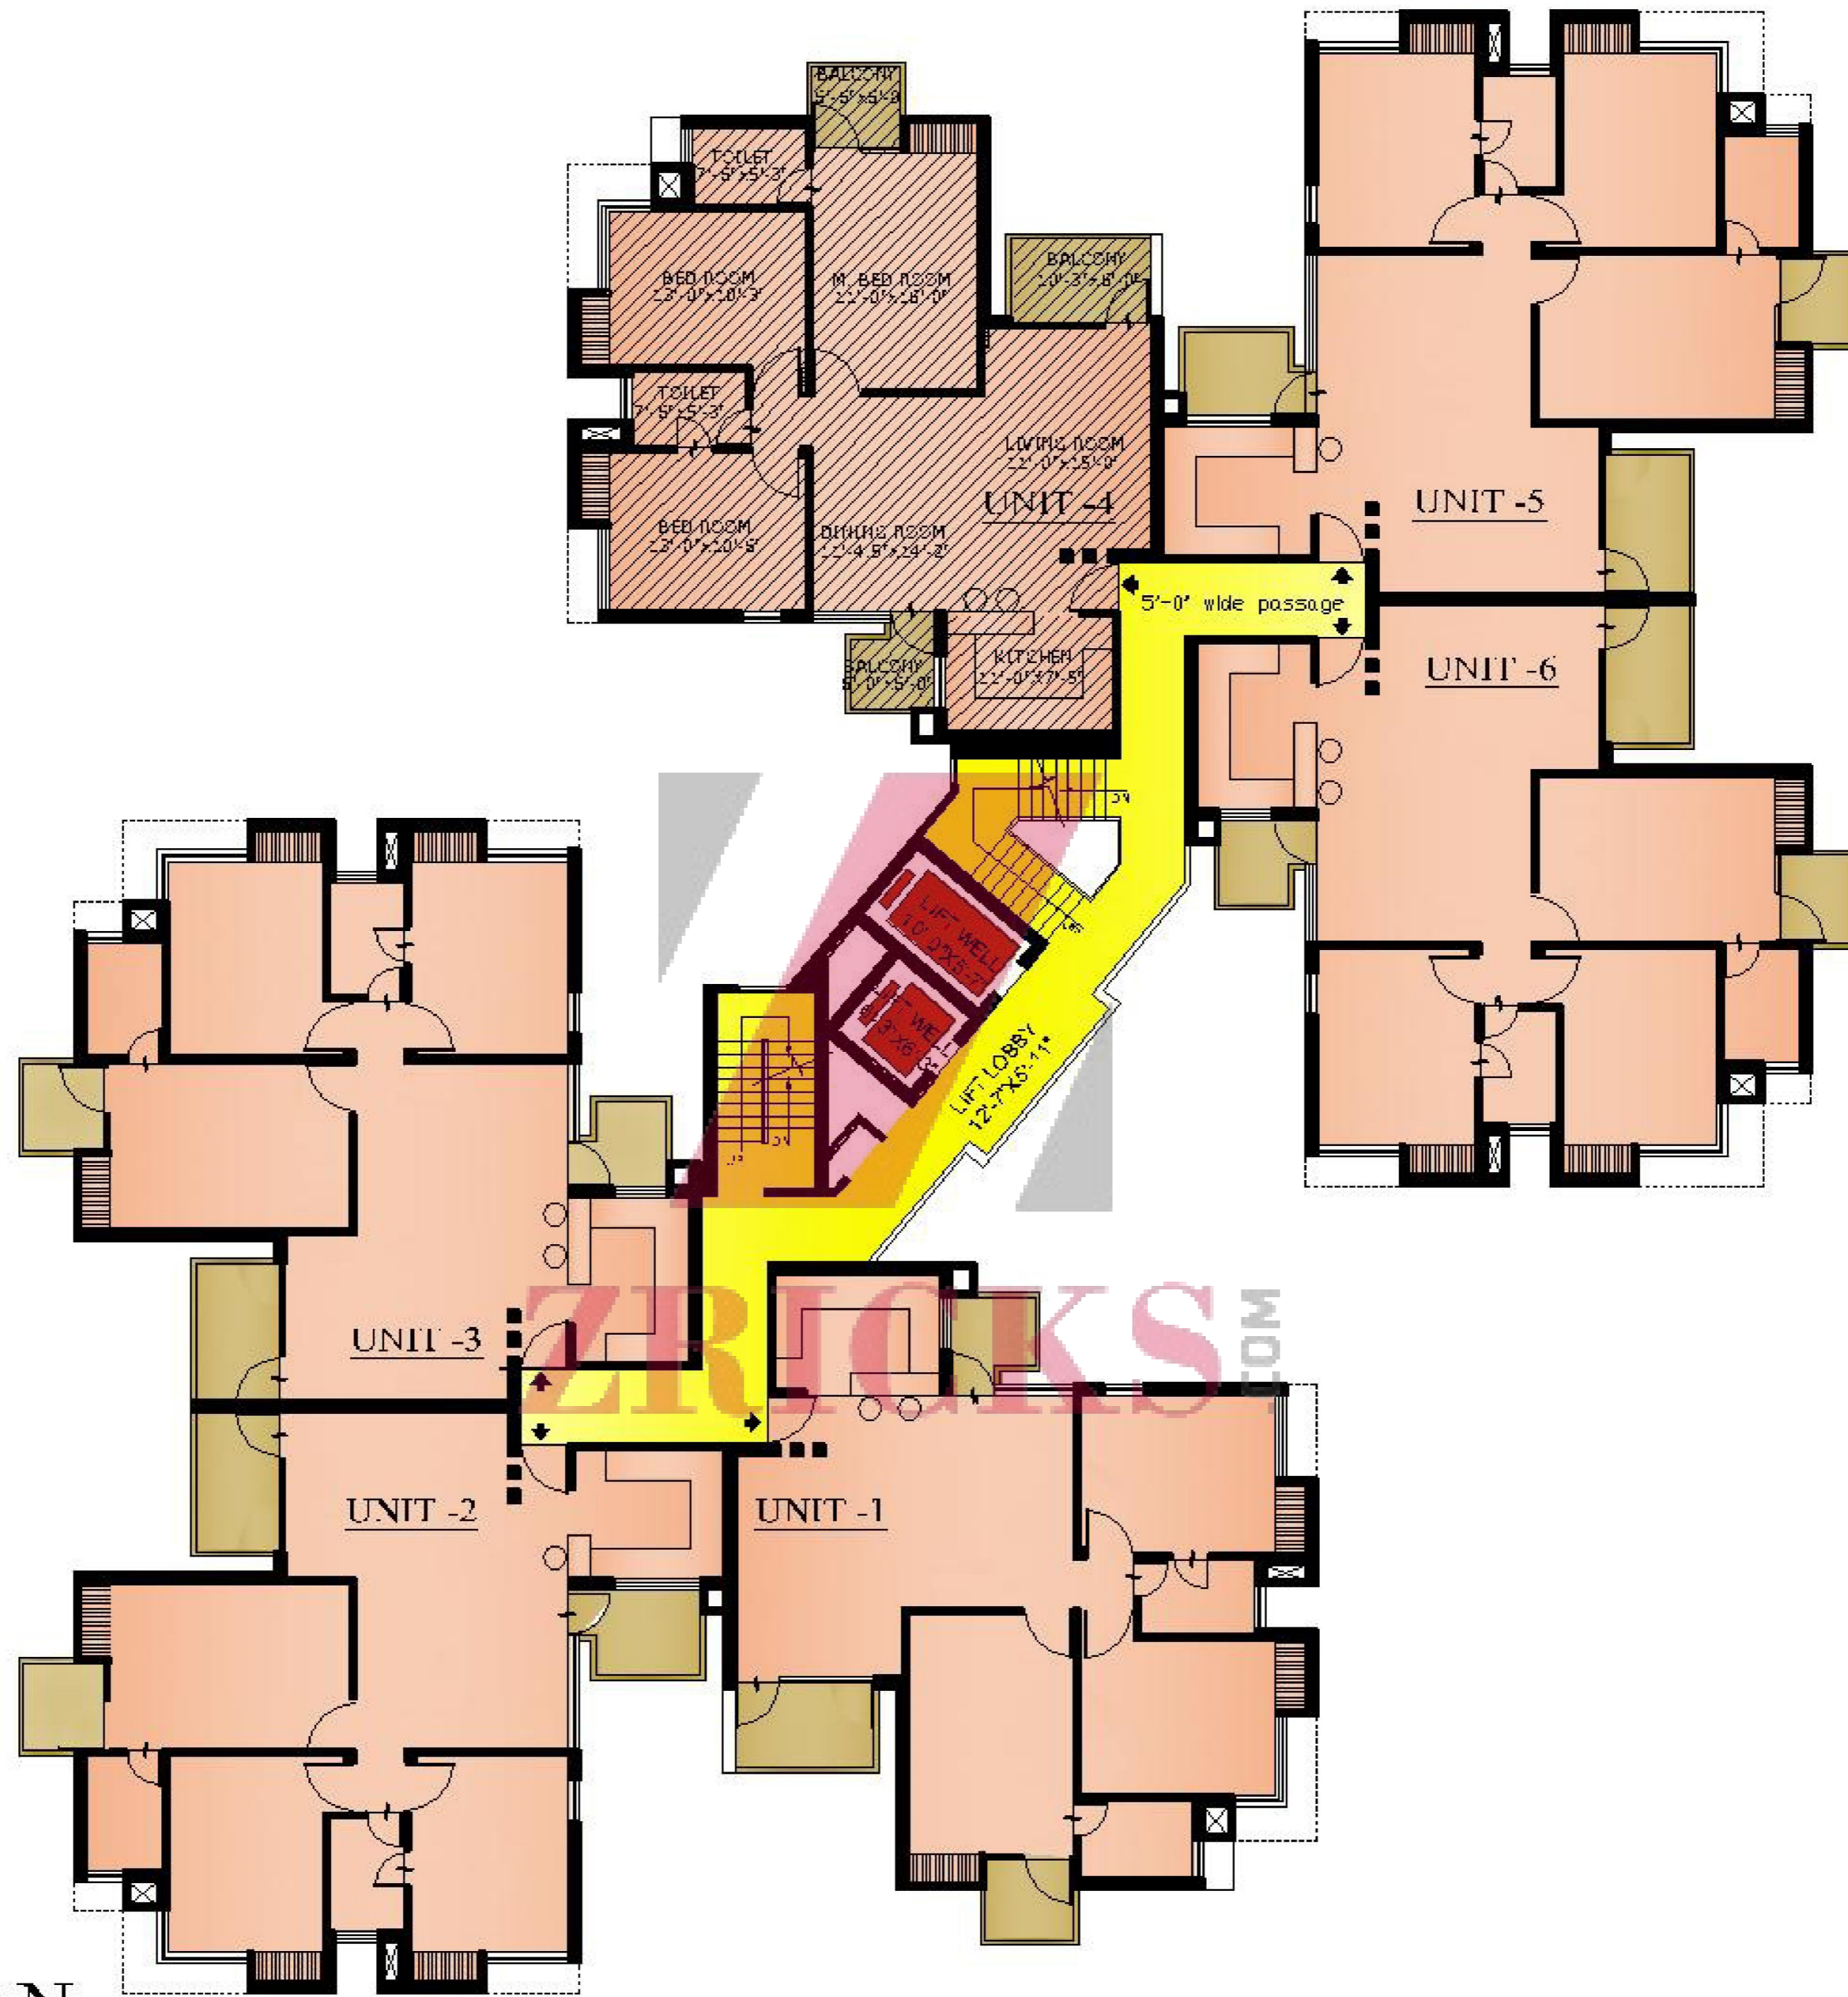

ZIRCKS.COM

ZRICKS.COM

ZRICKS.COM

(2 BED UNITS)  
 GROSS UNIT AREA = 1164.00 SQ FT

## UNIT PLAN

(3 BED UNIT)

GROSS UNIT AREA = 1446.00 SQ FT

PIYUSH HEIGHTS AT, FARIDABAD FOR  
FOR M/S PIYUSH BUILDWELL INDIA LTD.

3 BED UNIT

CLUSTER PLAN

PIYUSH HEIGHTS AT FARIDABAD FOR  
M/S PIYUSH BUILDWELL INDIA LTD.

2 BED UNIT

**CLUSTER PLAN**

PIYUSH HEIGHTS AT , FARIDABAD FOR  
 FOR M/S PIYUSH BUILDWELL INDIA LTD.

3 BED UNIT

# Location Map

(Not to scale)