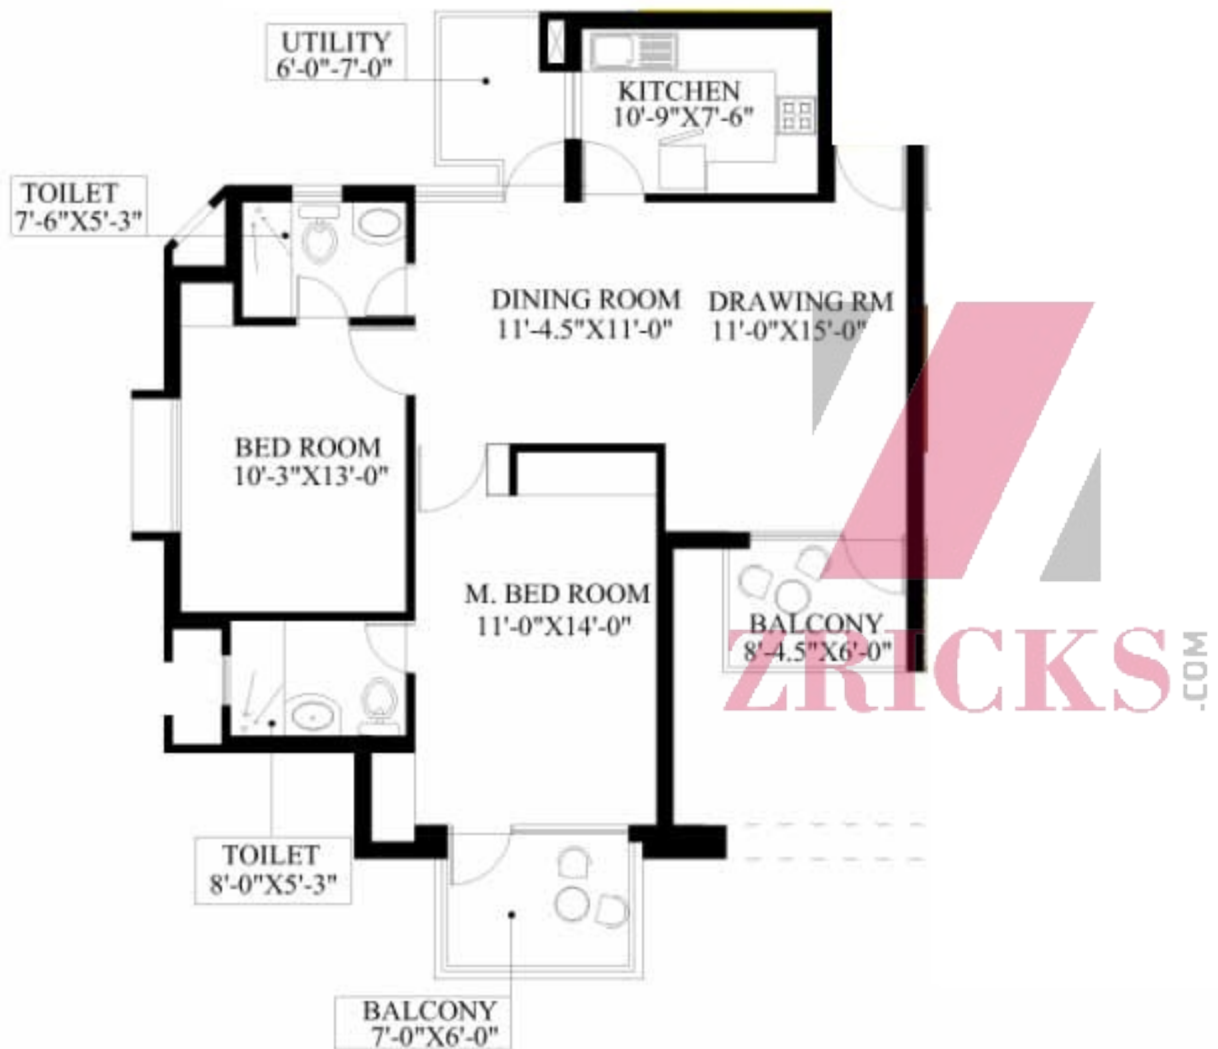

ZIRCKS.COM

ZRICKS.COM

ZRICKS.COM

(2 BED UNITS)  
 GROSS UNIT AREA = 1164.00 SQ FT

## UNIT PLAN

PIYUSH HEIGHTS AT FARIDABAD FOR  
 M/S PIYUSH BUILDWELL INDIA LTD.

2 BED UNIT

**ZRICKS**.COM

## UNIT PLAN

(3 BED UNIT)

GROSS UNIT AREA = 1446.00 SQ FT

PIYUSH HEIGHTS AT, FARIDABAD FOR  
FOR M/S PIYUSH BUILDWELL INDIA LTD.

3 BED UNIT

CLUSTER PLAN

PIYUSH HEIGHTS AT FARIDABAD FOR  
M/S PIYUSH BUILDWELL INDIA LTD.

# Location Map

(Not to scale)