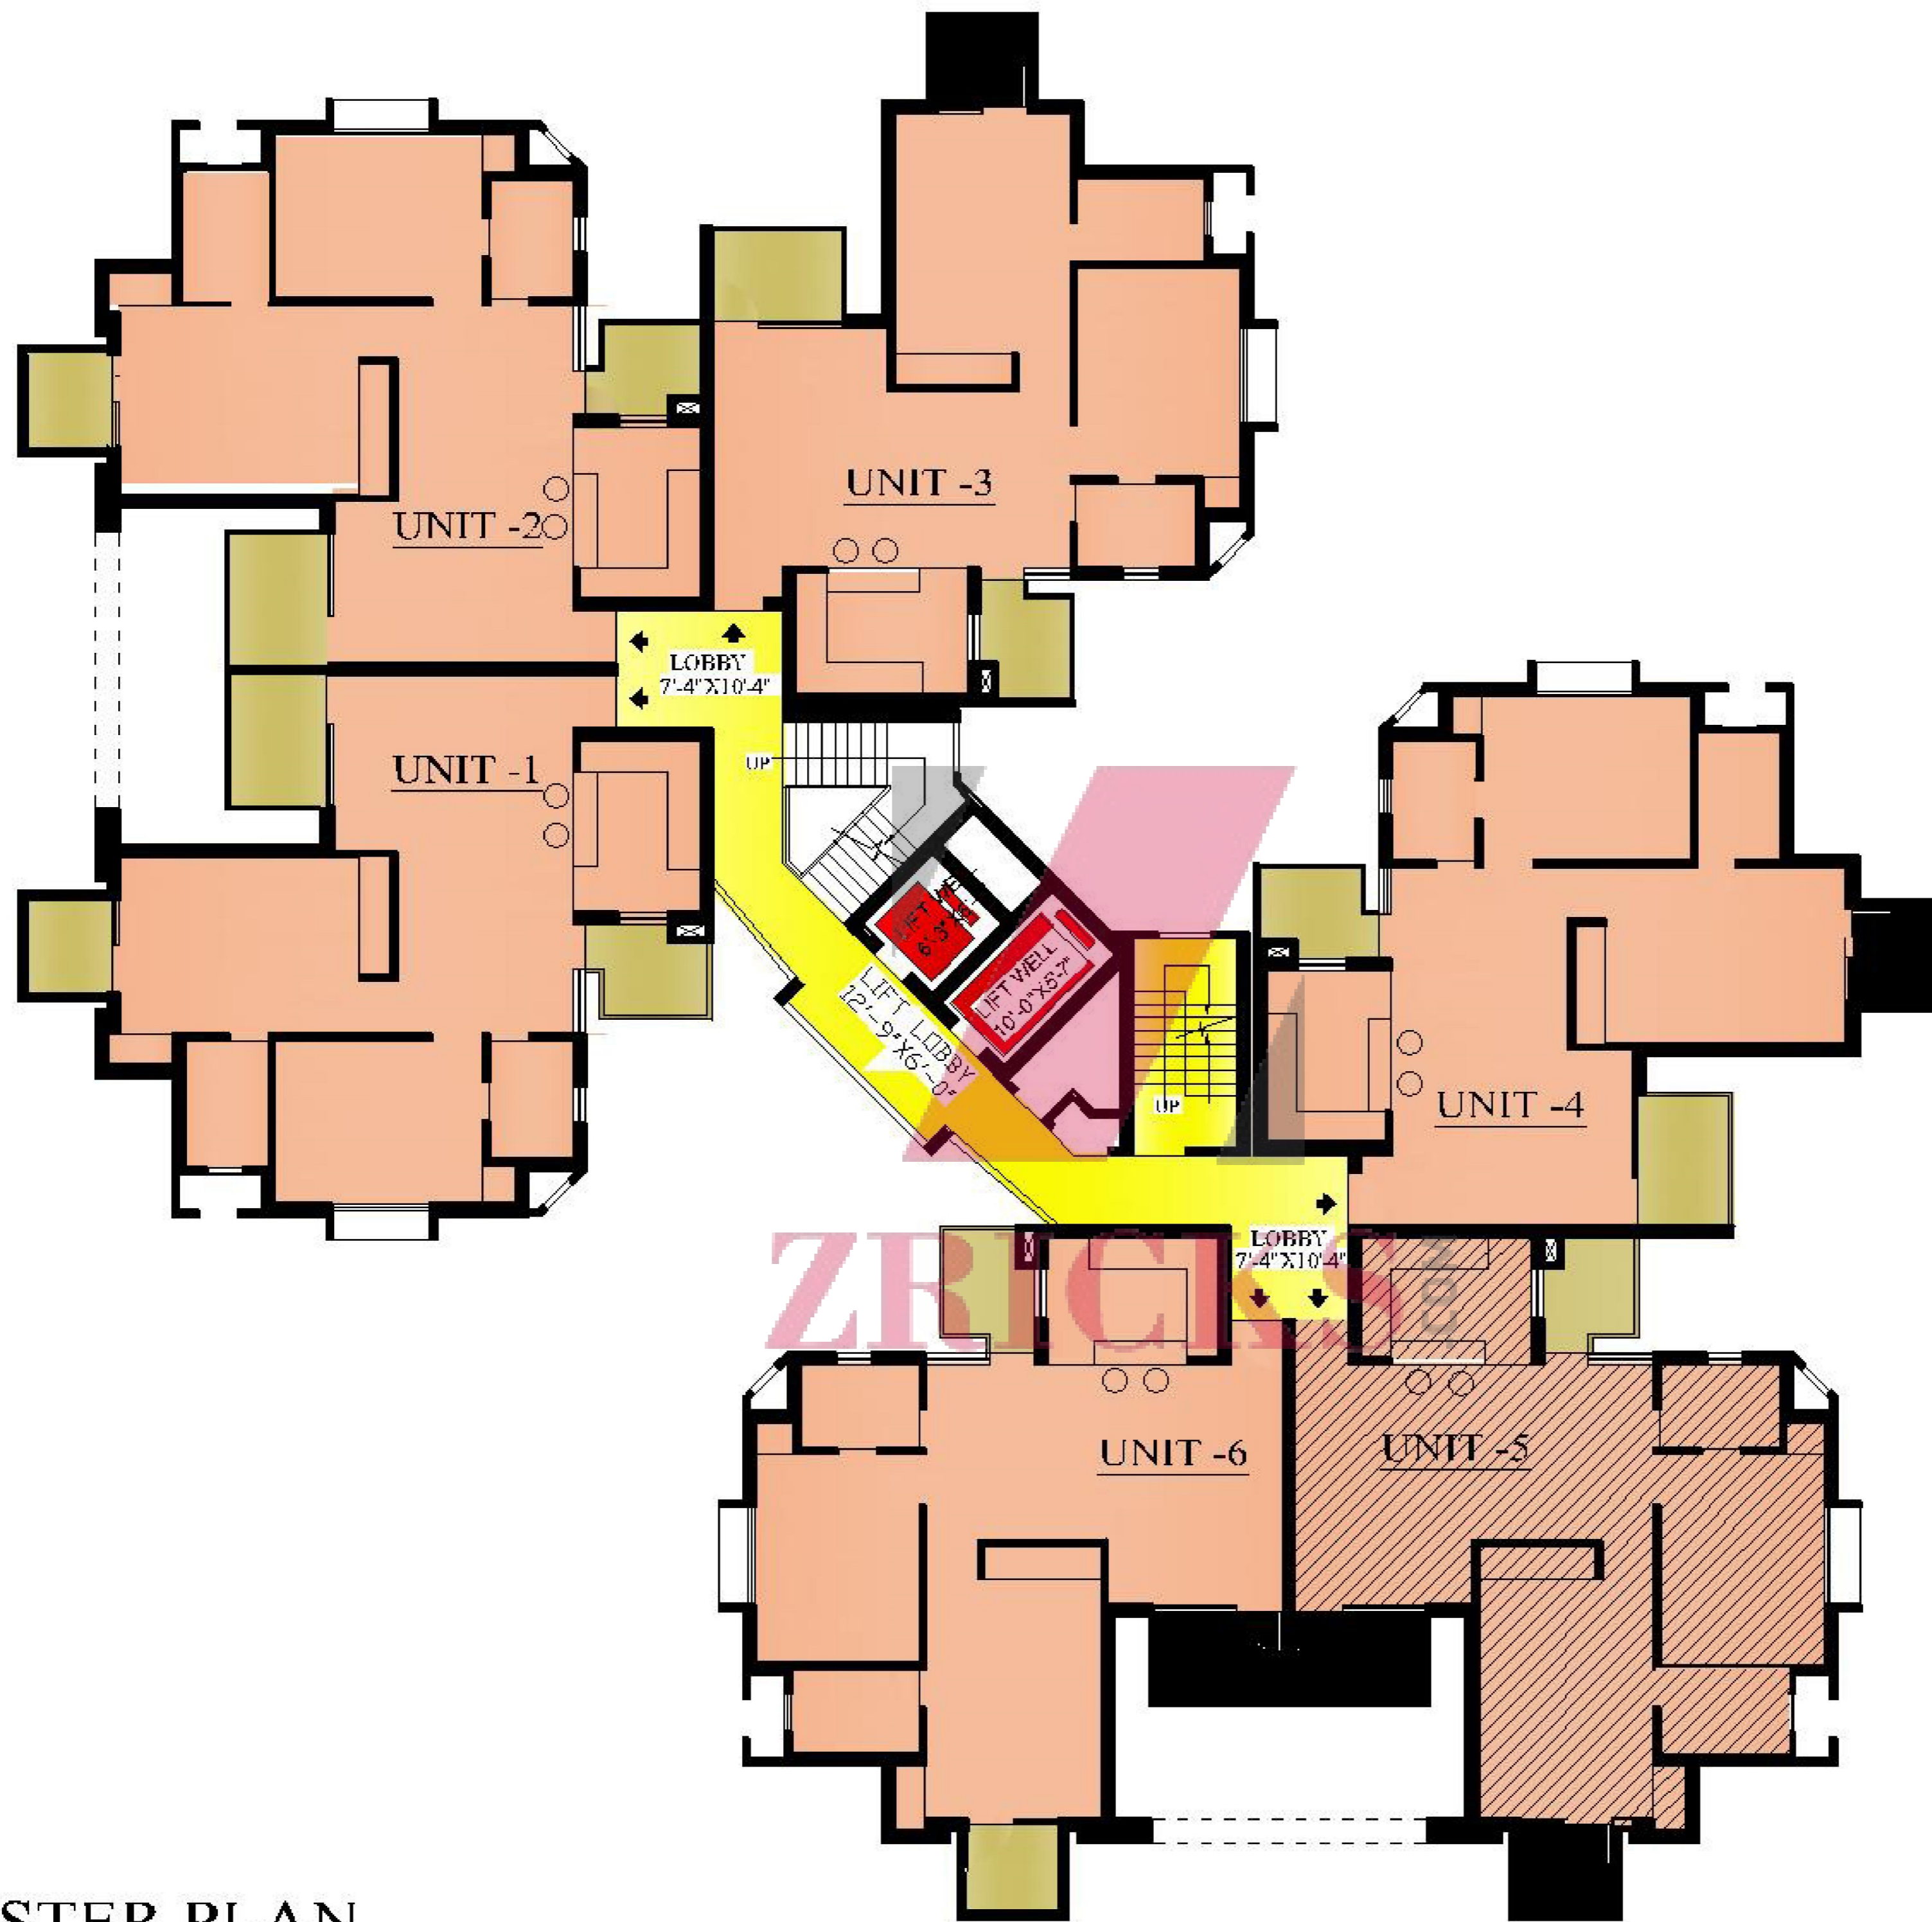

## UNIT PLAN

PIYUSH HEIGHTS AT FARIDABAD FOR  
 M/S PIYUSH BUILDWELL INDIA LTD.

2 BED UNIT

**ZRICKS**.COM

## UNIT PLAN

(3 BED UNIT)

GROSS UNIT AREA = 1446.00 SQ FT

PIYUSH HEIGHTS AT, FARIDABAD FOR  
FOR M/S PIYUSH BUILDWELL INDIA LTD.

3 BED UNIT

CLUSTER PLAN

PIYUSH HEIGHTS AT FARIDABAD FOR  
M/S PIYUSH BUILDWELL INDIA LTD.

# Location Map

(Not to scale)