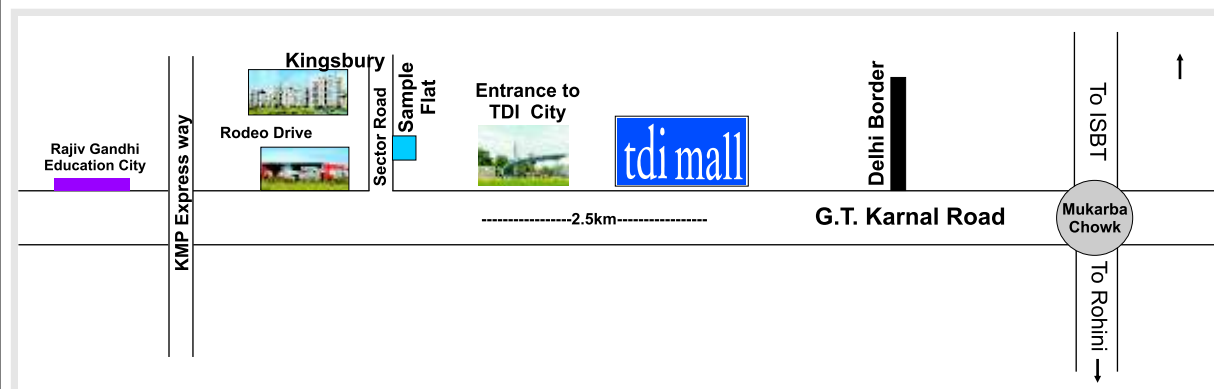

tdi mall

Kundli, Sonapat
Film • Food • Shopping

Presenting The Greatest Retail Address
On NH-1 : TDI Mall, Kundli

Actual Site View

tdi mall

Kundli, Sonapat
Film • Food • Shopping

Location Map

ZRICKS.COM

SALIENT FEATURES :

- Just 20 min drive from Rohini, Pitampura & Shalimar Bagh
- Part of 1600 acres Self-Sufficient integrated township, TDI City, Kundli
- 5,50,000 sq.ft. of retail area
- G+3 Structure
- Longest and biggest Mall North of Delhi
- Beautiful Landscaping
- Multi-tier security system
- 100 % Power back-up
- Fire fighting system
- Ample Parking space
- Latest high speed spacious capsule elevators

BIGGEST GO KARTING TRACK (20,000 SQ.FT. APPROX.)

Our Brands :

30,000 sq.ft. (approx) Anchor

Benchmarking Real Estate

TDI group or companies have carved a niche for themselves in the Real Estate by developing over 70 projects spread across Delhi, Noida, Gurgaon, Kundli, Sonapat, Panipat, Chandigarh, Mohali, Jalandhar, Meerut and Indore, in the last two decades. This ISO-9001 company enjoys BBB-CARE rating and has been constantly moving towards high growth performance by creating landmarks in Real Estate in prime locations of India. The company is known for its customer oriented policies, professionalism, integrity, unrivalled market knowledge and excellent foresight.