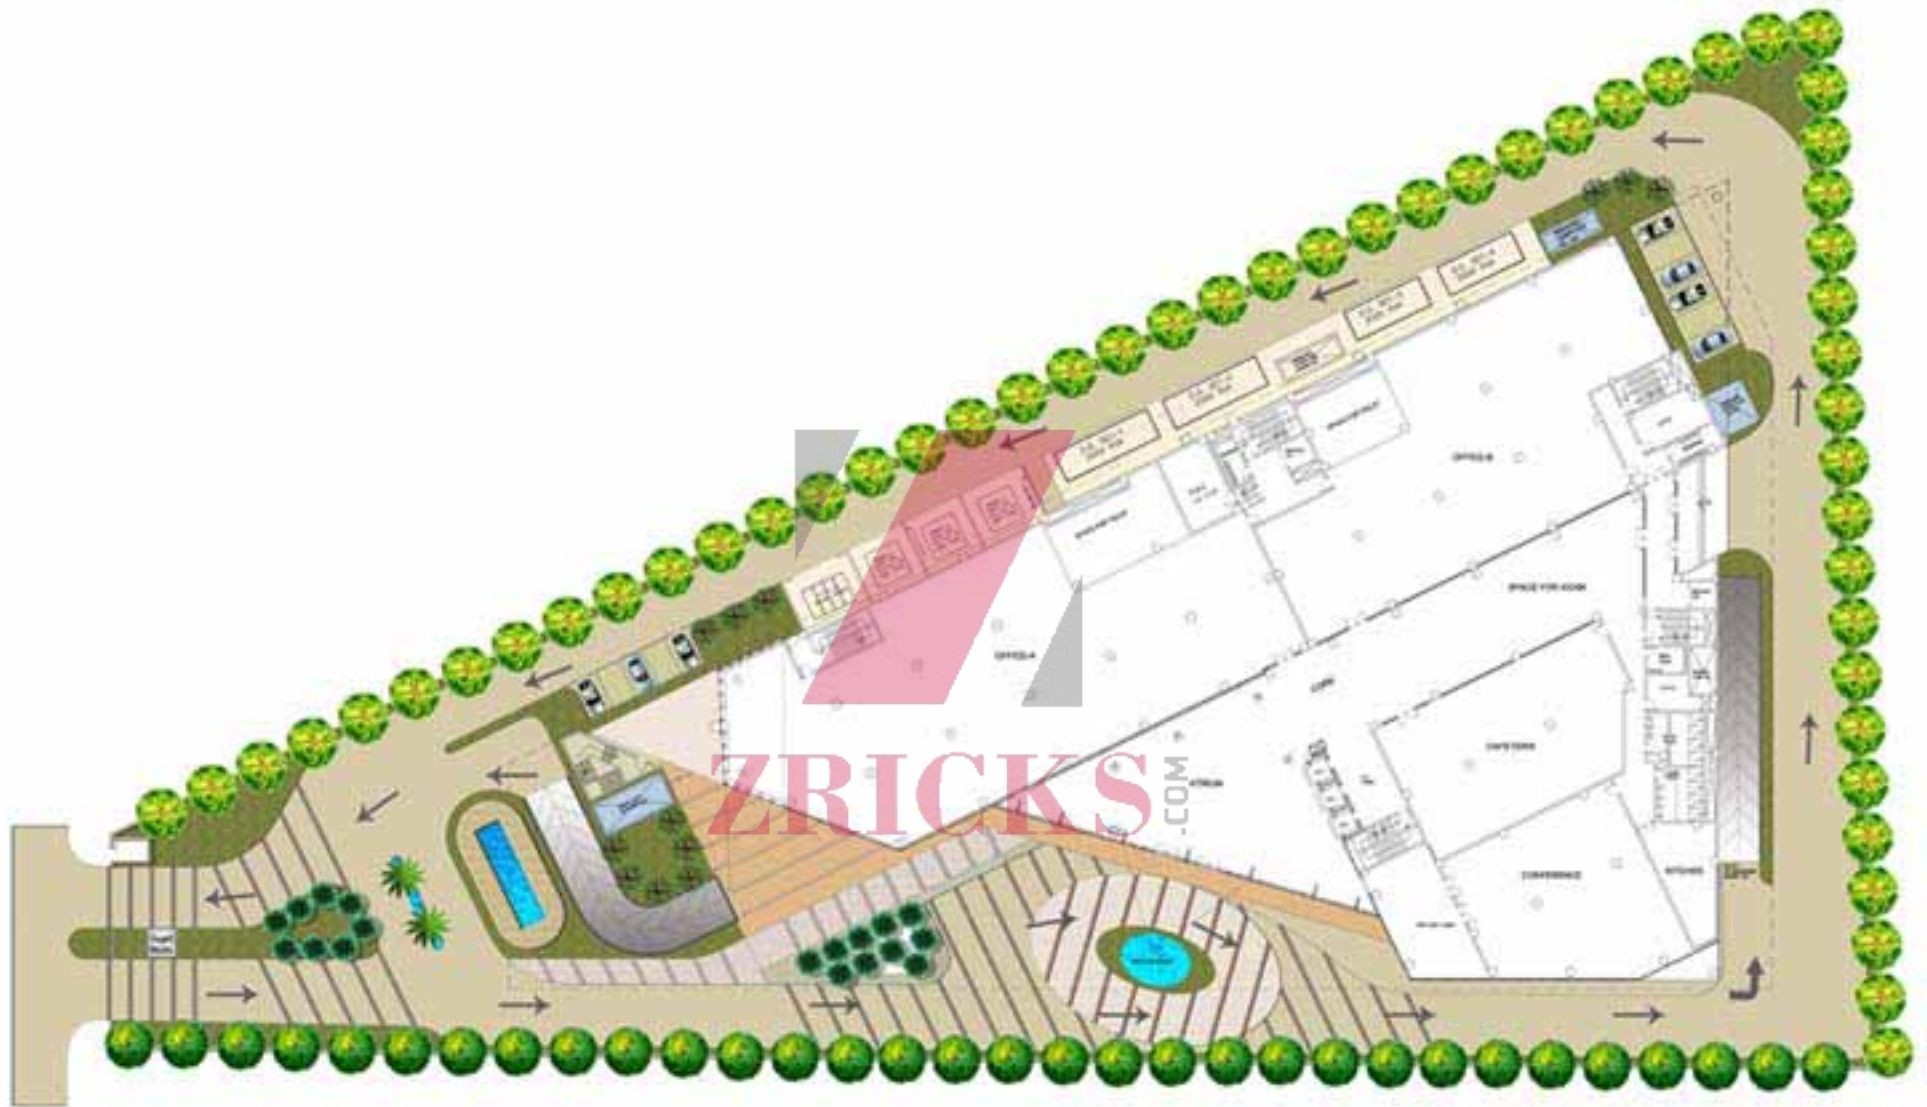

**SIXTH FLOOR PLAN**

Landscape plan

CLIENT:  
**PIYUSH  
GROUP**

**PROPOSED I.T. PARK AT FARIDABAD FOR PIYUSH GROUP**

PROJECTED  
**TDA** Theoria Designers & Architects Pvt. Ltd.  
2011, 10/10, SURAJPURA ROAD, GATE NO. 01, SURAJPURA