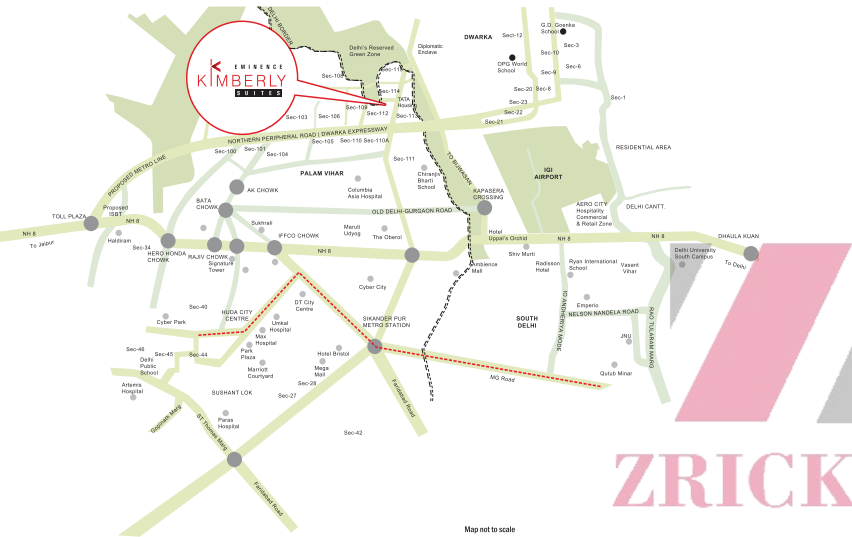

Anchor stores, Lifestyle brands, Fine Dining restaurants.

Double height, low maintenance shops.

Walking distance from Delhi border

Adjacent to main 150 Mtr wide Dwarka - Gurgaon Expressway & Metro Corridor

5 minutes drive to IGI International Airport

Close to Metro Station

3 minutes drive to Dwarka Sector 22 & 23

Direct access from Palam Vihar

2 minutes drive to proposed Railway Station, Bijwasan

LAYOUT PLAN