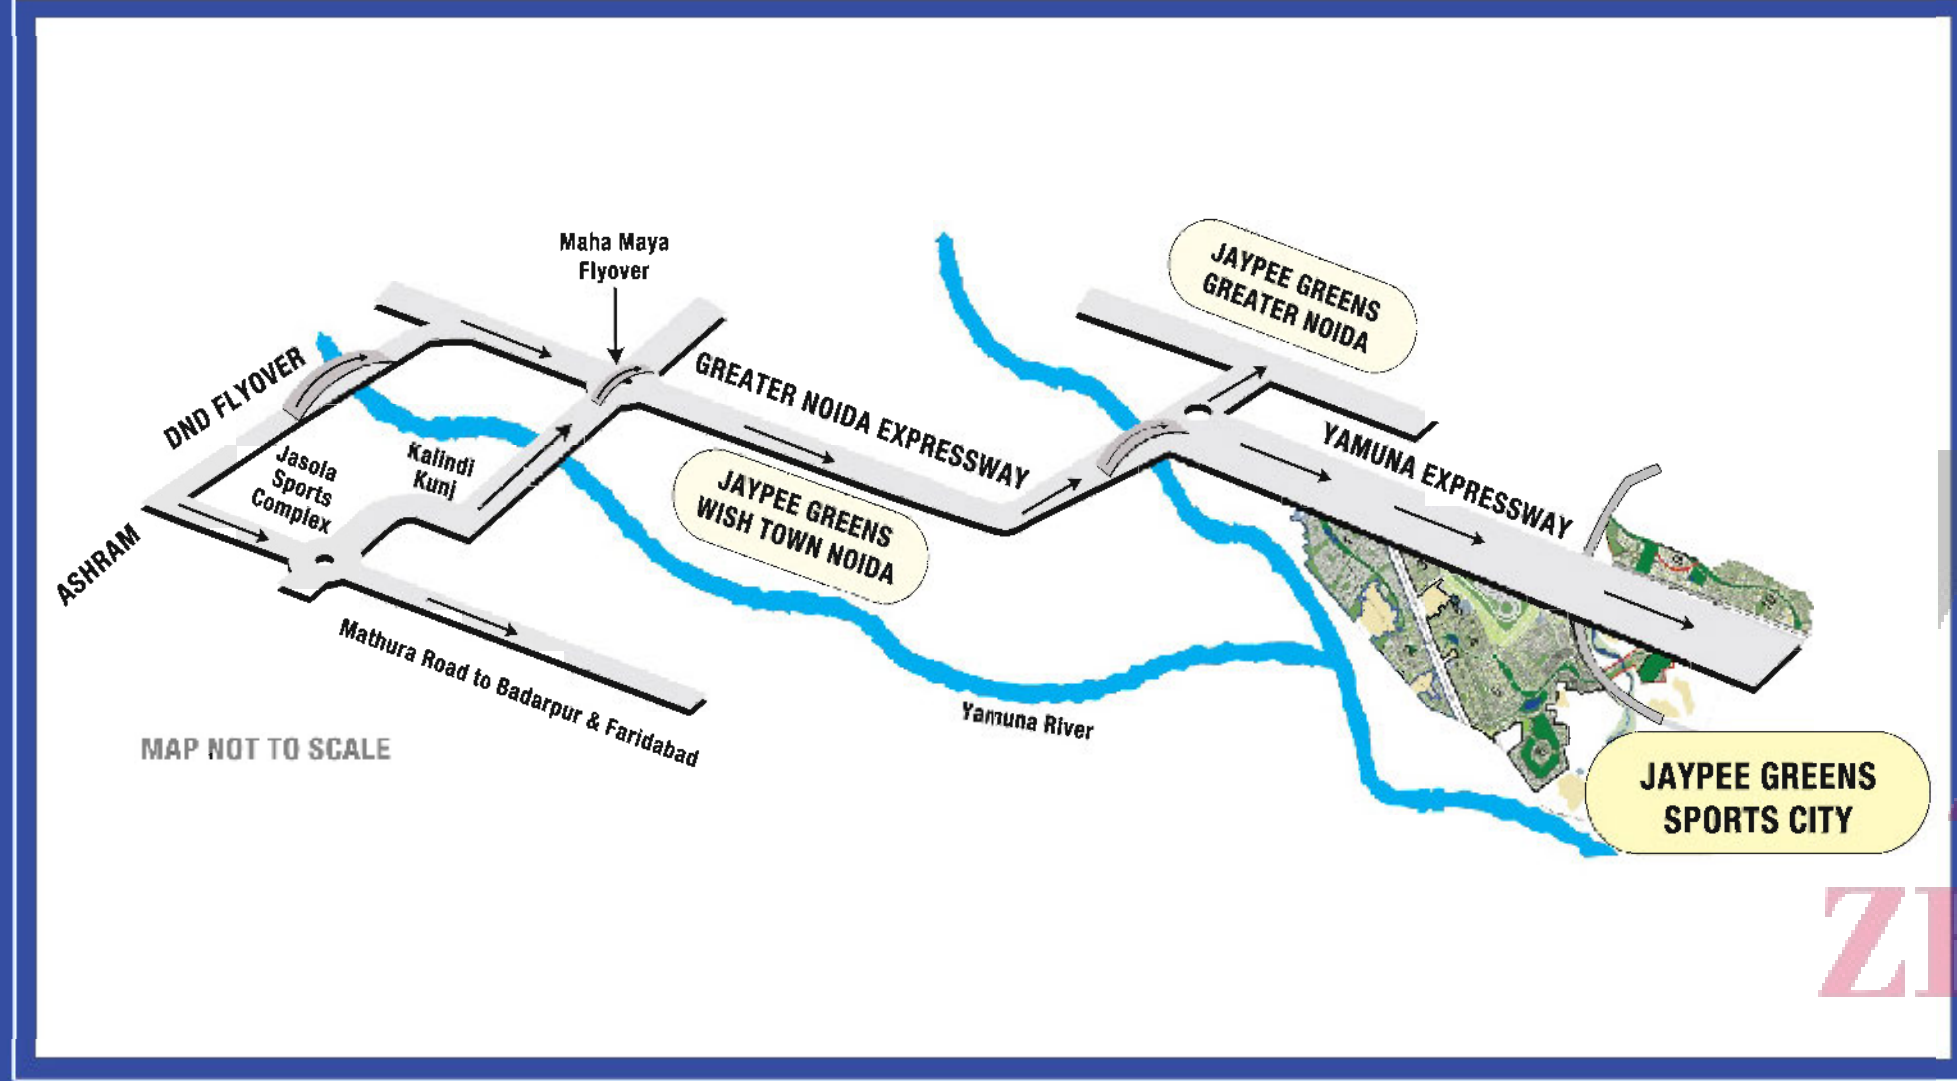

JAYPEE GREENS SPORTS CITY

A planned integrated community • Buddh International Circuit – India's first world class motorsports arena and home of the Indian F1** Grand Prix • Boulevard of Life – A wide tree-lined thoroughfare dotted with lakes, gardens and parks and lined with a plethora of dining, shopping, leisure and entertainment options • A Signature Golf Course, world class cricket & hockey stadiums • Range of residential options from Residential plots to high, mid & low-rise apartments • Local Shopping to high-street retail • A range of cafes, bistros, fast food outlets and fine dining restaurants • Theaters, concert venues, world-class cinema complexes for a vibrant cultural life • Business establishments from shops cum offices to large commercial buildings • It is just a 45 minutes* drive from South Delhi, via the congestion free DND Flyway, Greater Noida Expressway and Yamuna Expressway

ZRICKS

JAYPEE GREENS SPORTS CITY LOCATION MAP

Location Advantages:

Just 8 minutes from the start of Yamuna Expressway | Just 10 minutes from Pari Chowk, Greater Noida
Just 25 minutes from DND Flyway | Just 45 minutes from South Delhi