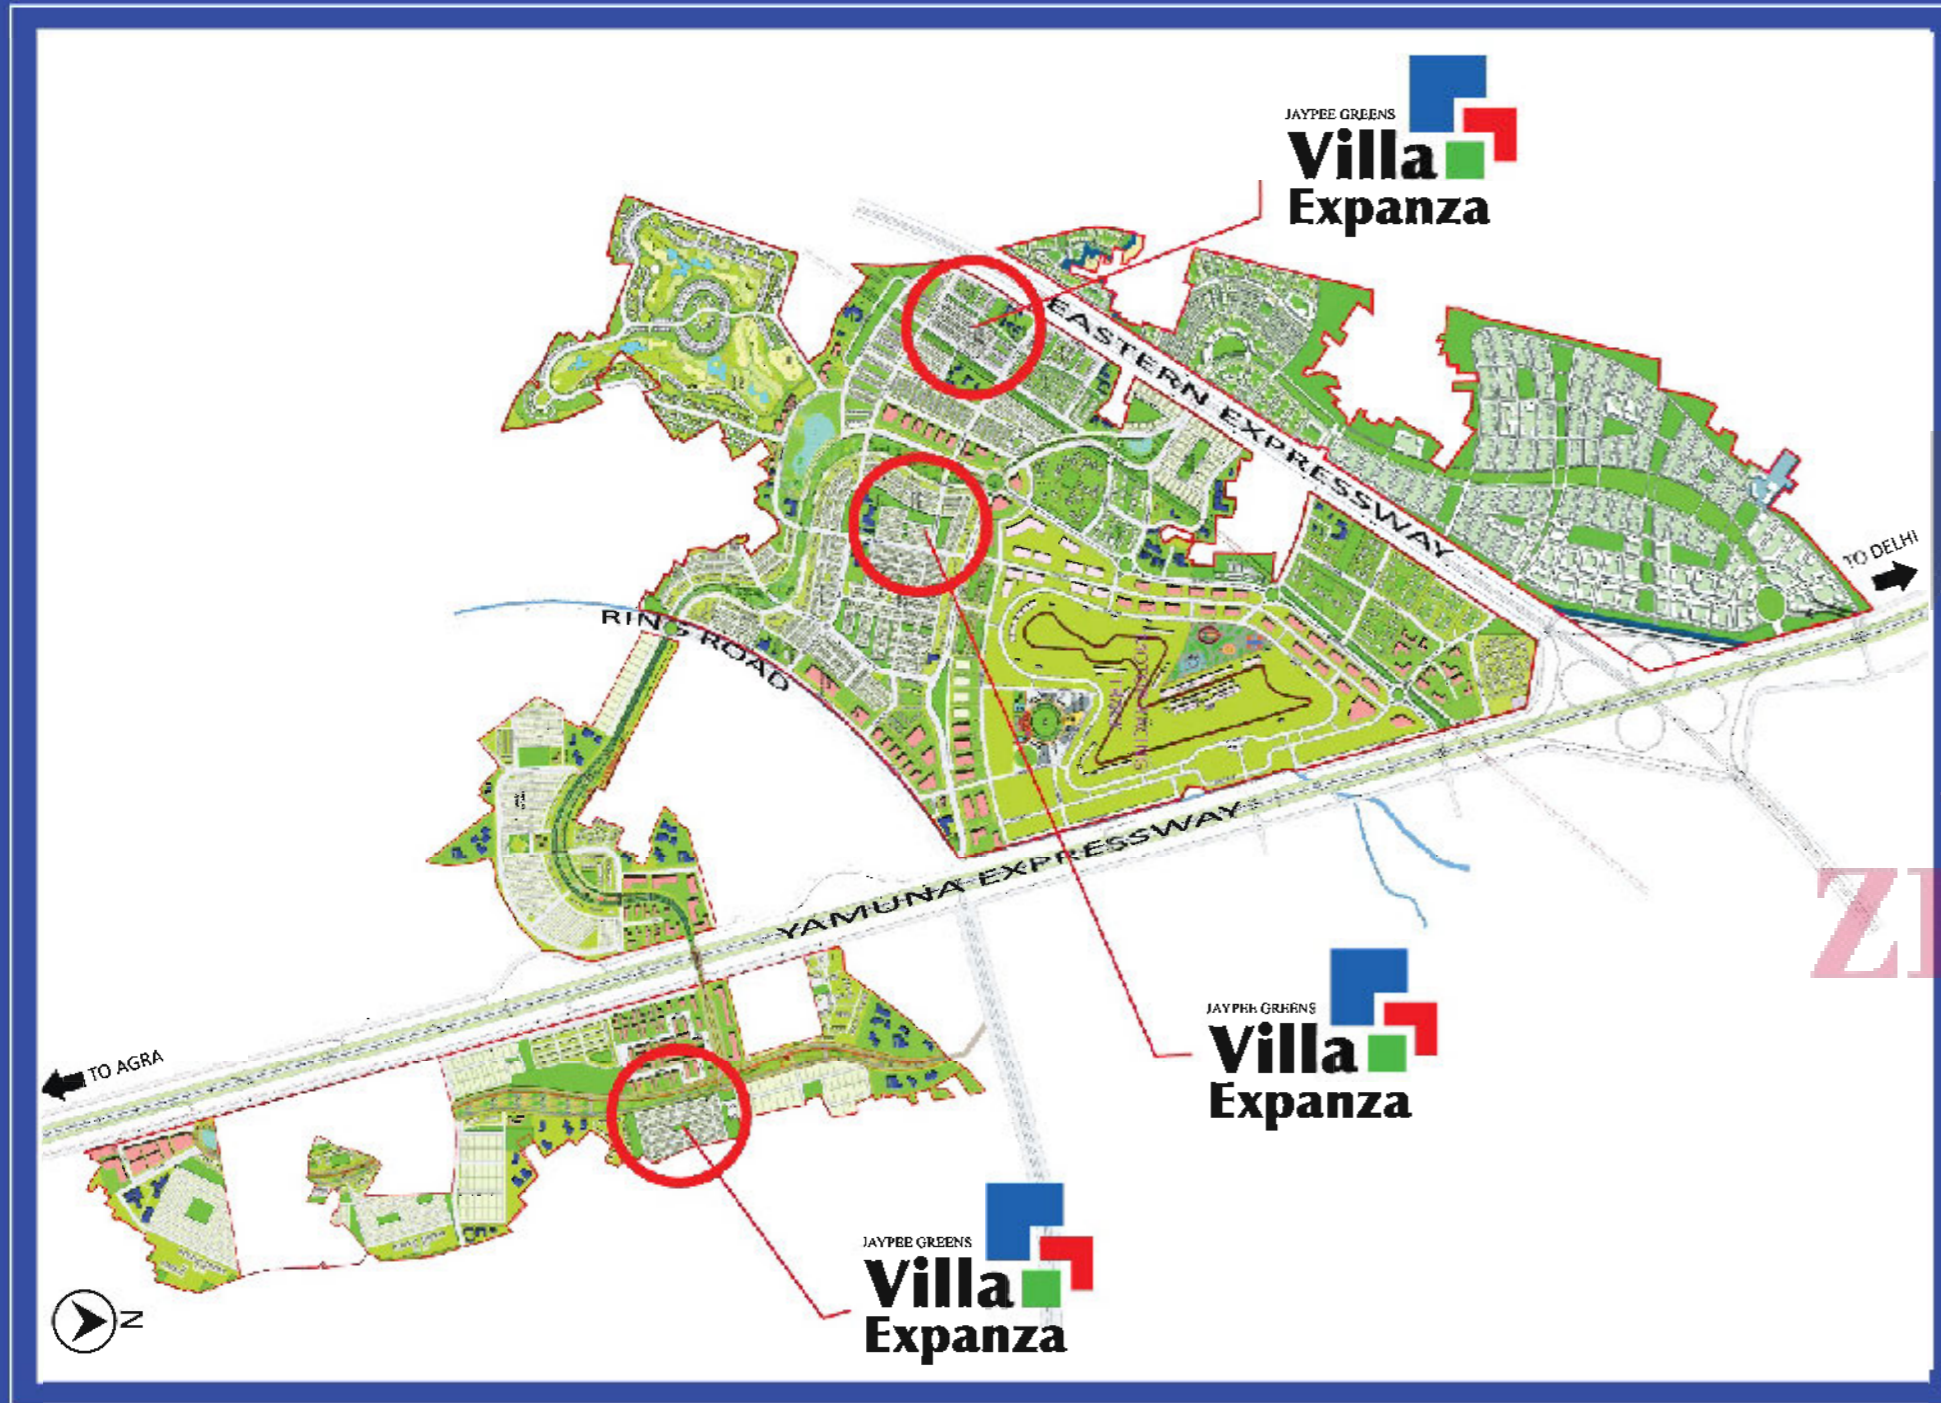

LIFE IN ITS FULL GLORY AT THE BOULEVARD OF LIFE

India's first of its kind, the 80 to 200 metres wide green stretch runs through the Sports City, adorning it with its lush green fervour. This thoroughfare nestles cafes, restaurants, amphitheatres, lakes and retail outlets. It also has separate lanes for motorists, cyclists and pedestrians giving each their own space. Villa Expanza is located on the Boulevard of Life where life greets you in its full glory.

Artistic impression

Artistic impression

Artistic impression

LIFE OPENS UP!

Sunnyvale Homes, a community of prime residential plots offer you and your family a richer, fuller life. Enjoy access to an exclusive social club & much more.

JAYPEE GREENS SPORTS CITY

A planned integrated community • Buddh International Circuit – India's first world class motorsports arena and home of the Indian F1** Grand Prix • Boulevard of Life – A wide tree-lined thoroughfare dotted with lakes, gardens and parks and lined with a plethora of dining, shopping, leisure and entertainment options • A Signature Golf Course, world class cricket & hockey stadiums • Range of residential options from Residential plots to high, mid & low-rise apartments • Local Shopping to high-street retail • A range of cafes, bistros, fast food outlets and fine dining restaurants • Theaters, concert venues, world-class cinema complexes for a vibrant cultural life • Business establishments from shops cum offices to large commercial buildings • It is just a 45 minutes* drive from South Delhi, via the congestion free DND Flyway, Greater Noida Expressway and Yamuna Expressway

ZRICKS

JAYPEE GREENS SPORTS CITY LOCATION MAP

Location Advantages:

Just 8 minutes from the start of Yamuna Expressway | Just 10 minutes from Pari Chowk, Greater Noida
Just 25 minutes from DND Flyway | Just 45 minutes from South Delhi