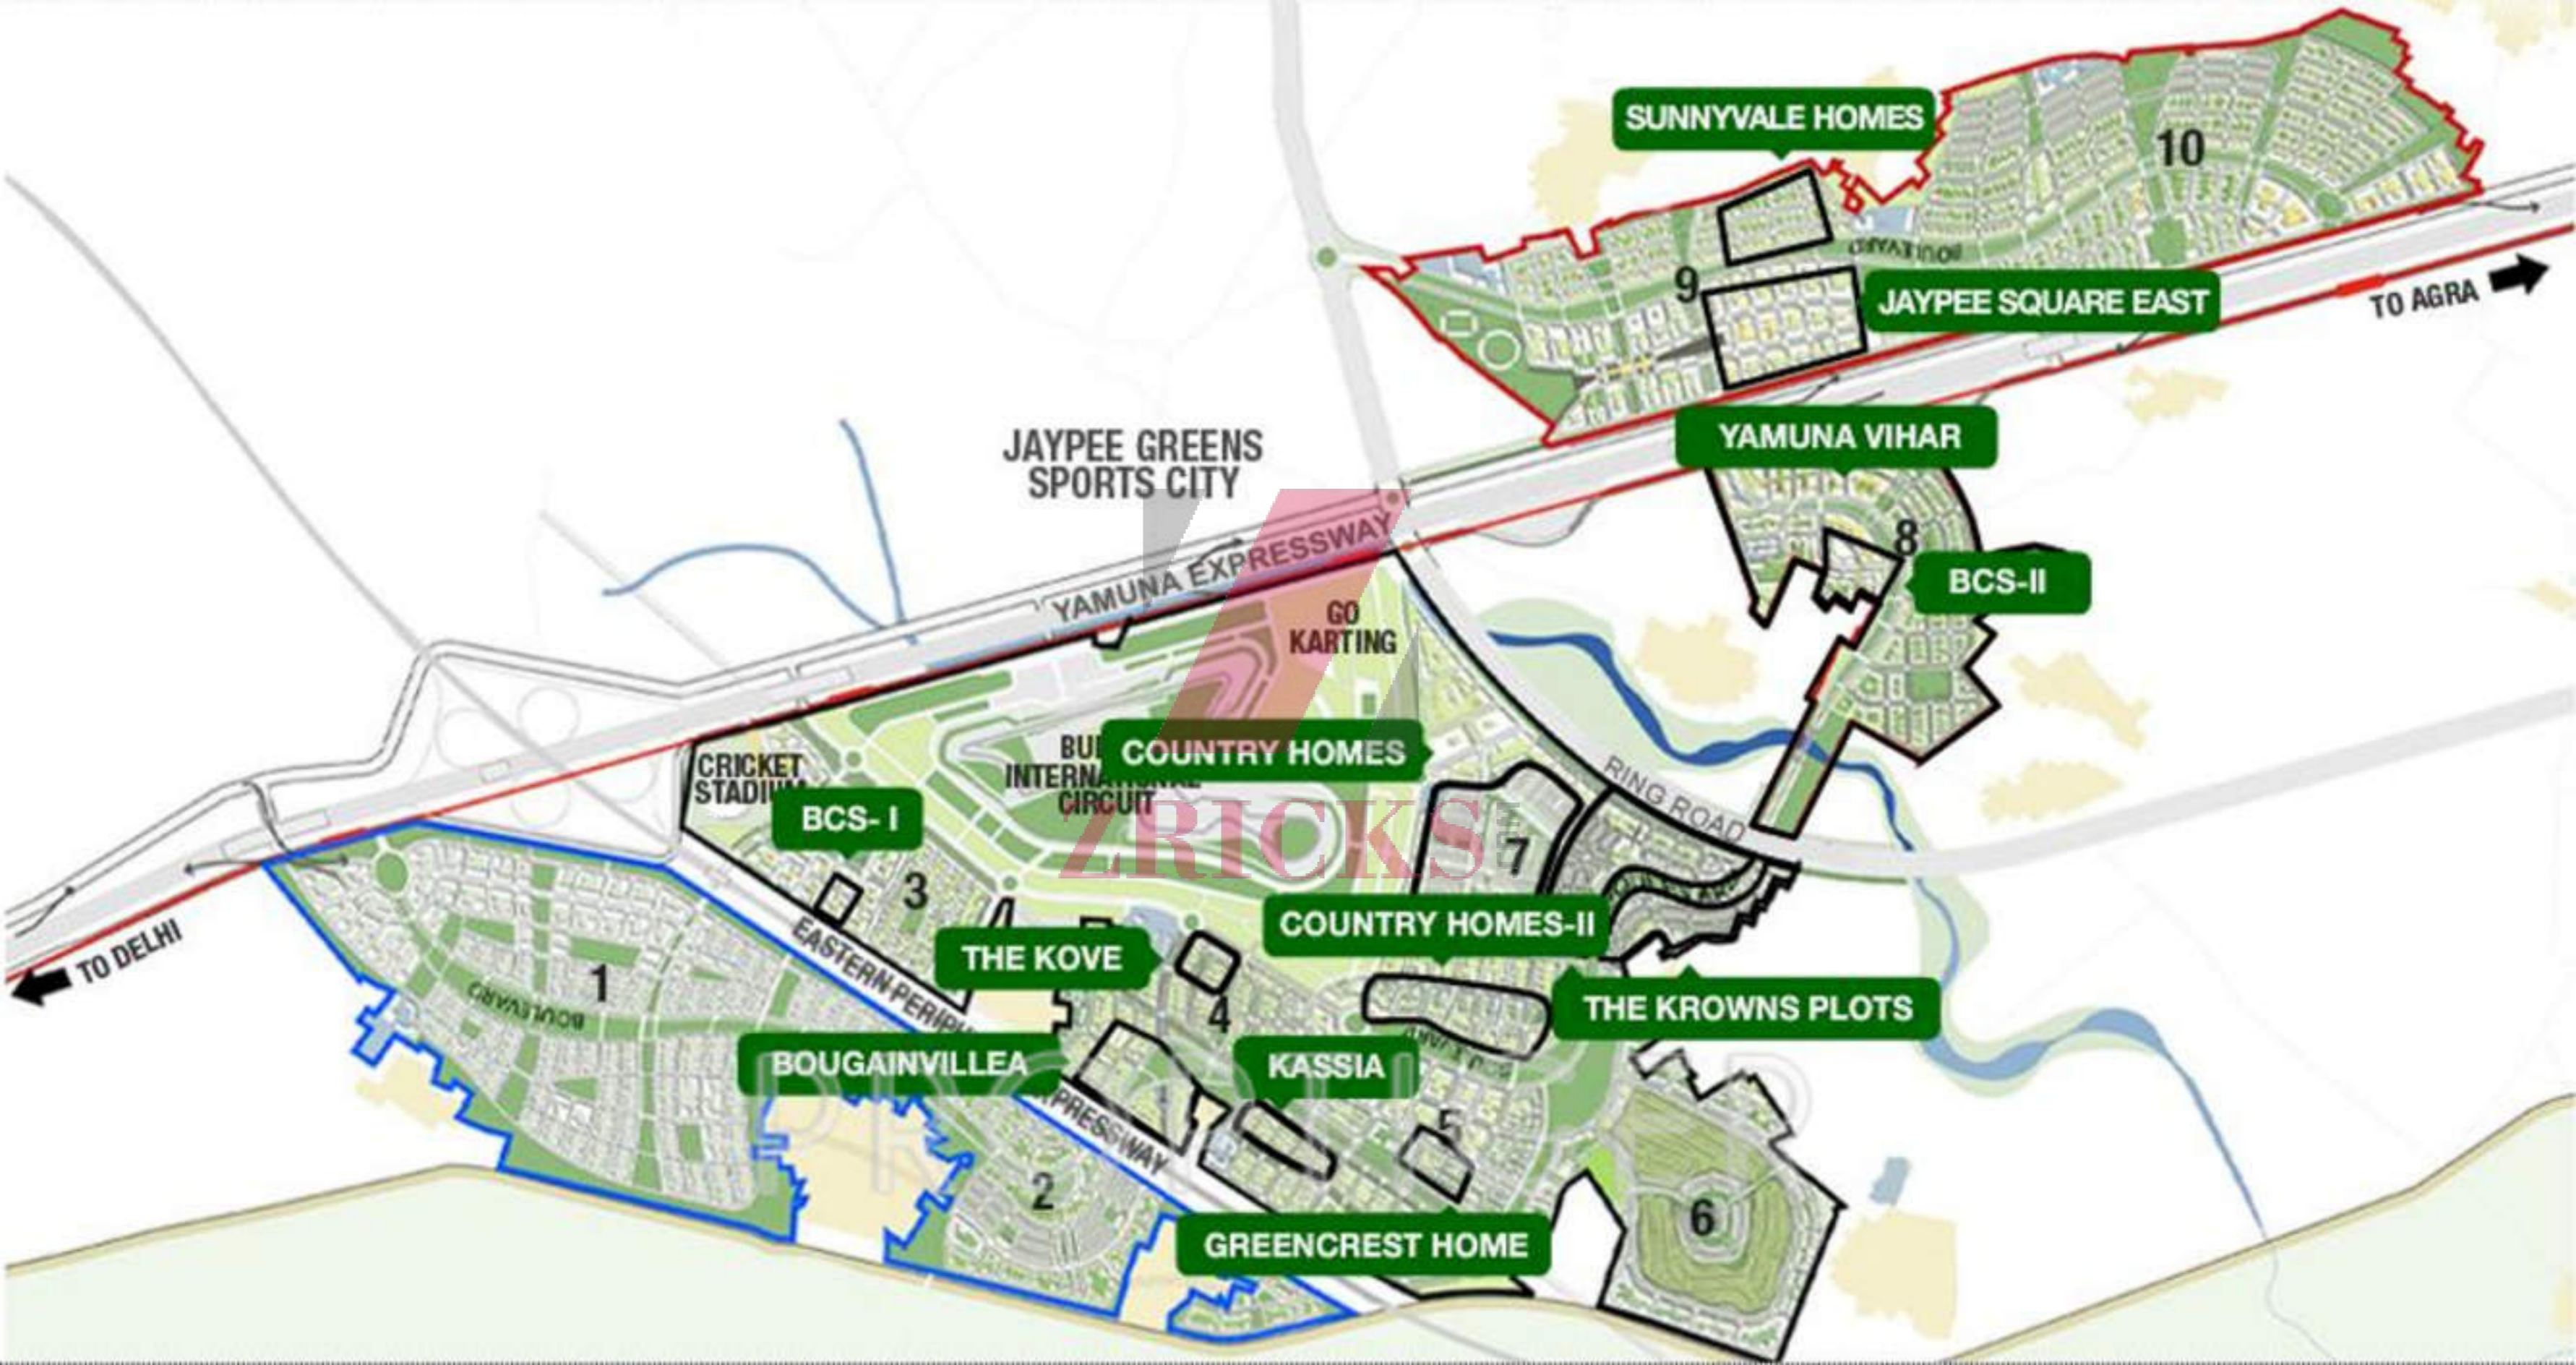

SUNNYVALE HOMES

10

JAYPEE SQUARE EAST

TO AGRA

YAMUNA VIHAR

BCS-II

JAYPEE GREENS SPORTS CITY

YAMUNA EXPRESSWAY

GO KARTING

COUNTRY HOMES

CRICKET STADIUM

BCS-I

INTERNATIONAL CIRCUIT

COUNTRY HOMES-II

THE KROWNS PLOTS

THE KOVE

BOUGAINVILLEA

KASSIA

GREENCREST HOME

TO DELHI

ZIRCKS

EASTERN PERIPHERAL EXPRESSWAY

RING ROAD