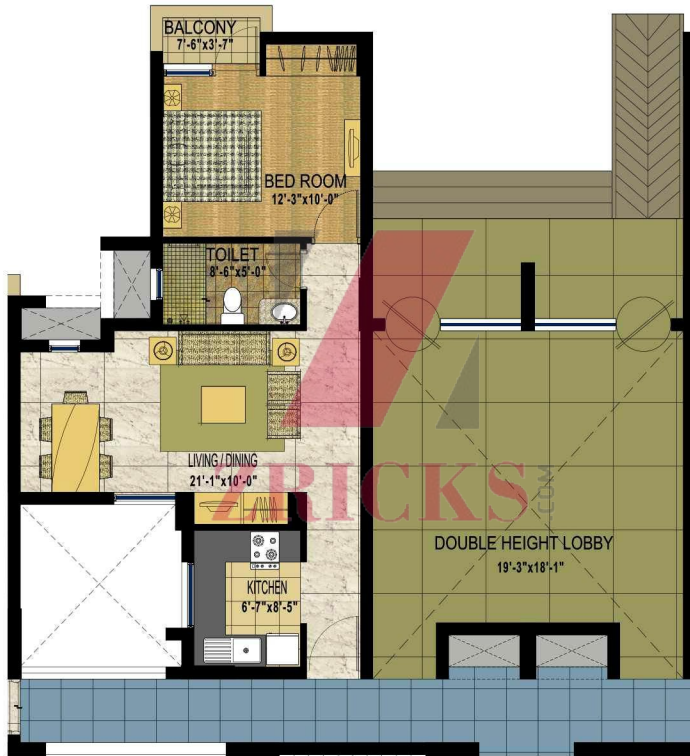

PLAZA

SAND PIT

SHOPS

1Bed+1Toi UNIT

SHAURYA KD-1,2 & 3 Pocket B-45, Noida.

JAYPEE

(TYPE-KD-3) 1 Bed + 1 Toi Unit plan

GIAN P. MATHUR & Associates Pvt Ltd.

JULY, 2010

2Bed+2Toi UNIT

SHAURYA KD-1,2 & 3 Pocket B-45, Noida.

JAYPEE

(TYPE-KD-3) 2 Bed +2 Toi Unit plan

GIAN P. MATHUR & Associates Pvt Ltd.

JULY, 2010

TO DELHI