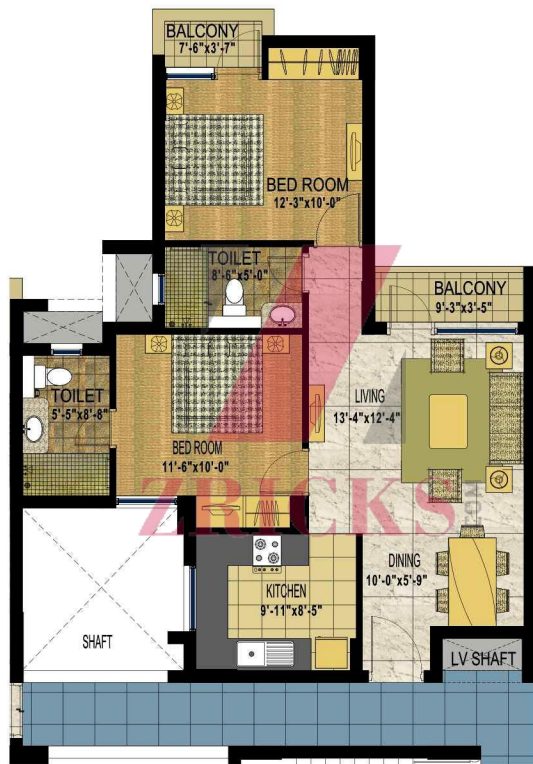

PLAZA

SAND PIT

SHOPS

1Bed+1Toi UNIT

SHAURYA KD-1,2 & 3 Pocket B-45, Noida.

JAYPEE

(TYPE-KD-3) 1 Bed + 1 Toi Unit plan

GIAN P. MATHUR & Associates Pvt Ltd.

JULY, 2010

2Bed+2Toi UNIT

SHAURYA KD-1,2 & 3 Pocket B-45, Noida.

JAYPEE

(TYPE-KD-3) 2 Bed +2 Toi Unit plan

GIAN P. MATHUR & Associates Pvt Ltd.

JULY, 2010

TO DELHI