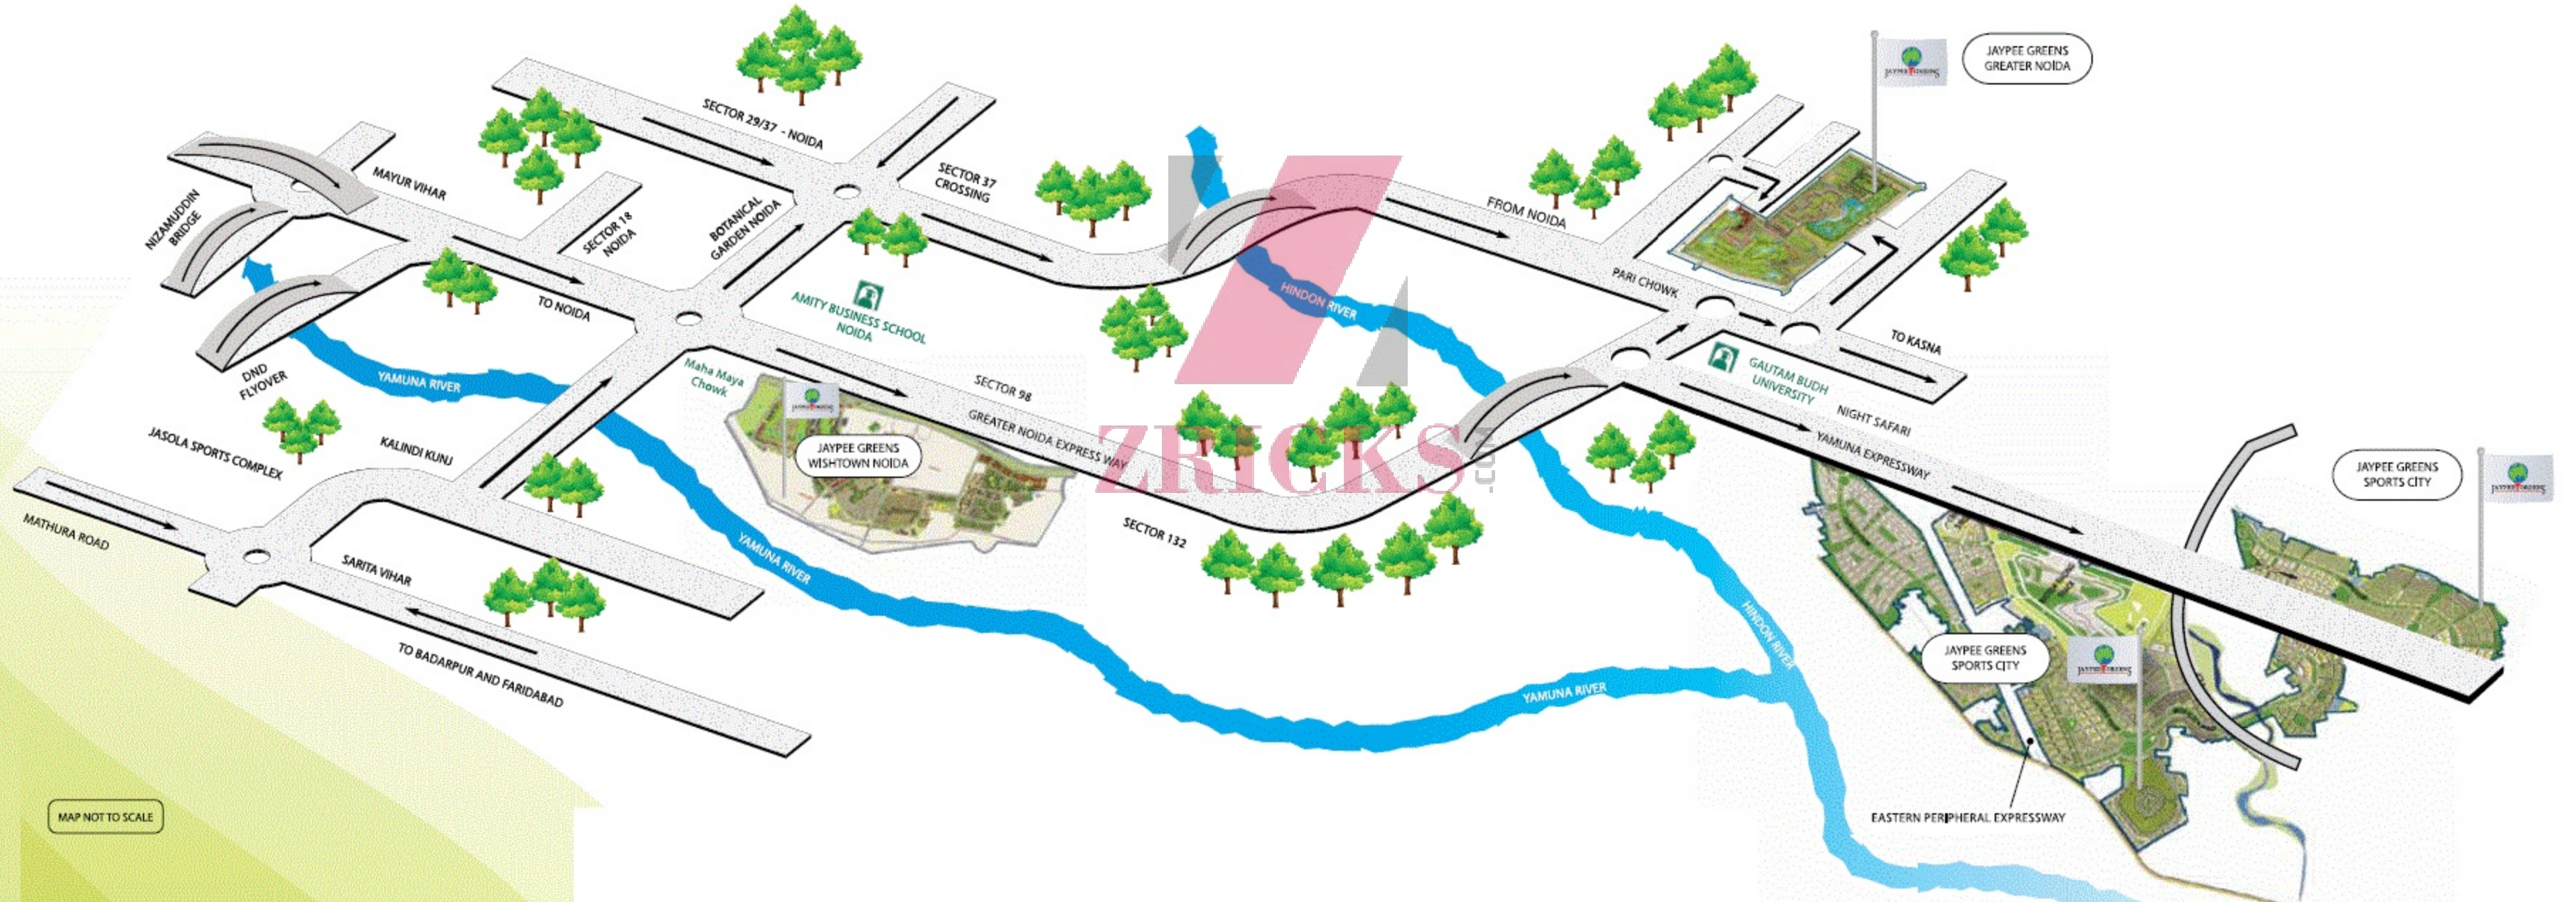

ZRIKKS

ZRIKKS

JAYPEE GREENS Location Map

JAYPEE GREENS, WISH TOWN, NOIDA MASTER PLAN

ARCOP

KD1
SHAURYA

FOUNTAIN & WALKWAY

GAZEBO

GARDEN

CLUB

SHAURYA
KD3

SAND PIT

KN-1

SHAURYA
KD2

NATURE TRAIL
JOGGING TRACK +
CYCLING TRACK

SHOPS

PLAZA

SAND PIT

SHOPS

1Bed+1Toi UNIT

SHAURYA KD-1,2 & 3 Pocket B-45, Noida.

JAYPEE

(TYPE-KD-3) 1 Bed + 1 Toi Unit plan

GIAN P. MATHUR & Associates Pvt Ltd.

GREEN BELT EXPRESSWAY

EXPRESSWAY

TO GREATER NOIDA

SECTOR 127

SECTOR 135

SECTOR 132

SHAURYA

PRODUCT LEVEL SPECIFICATION