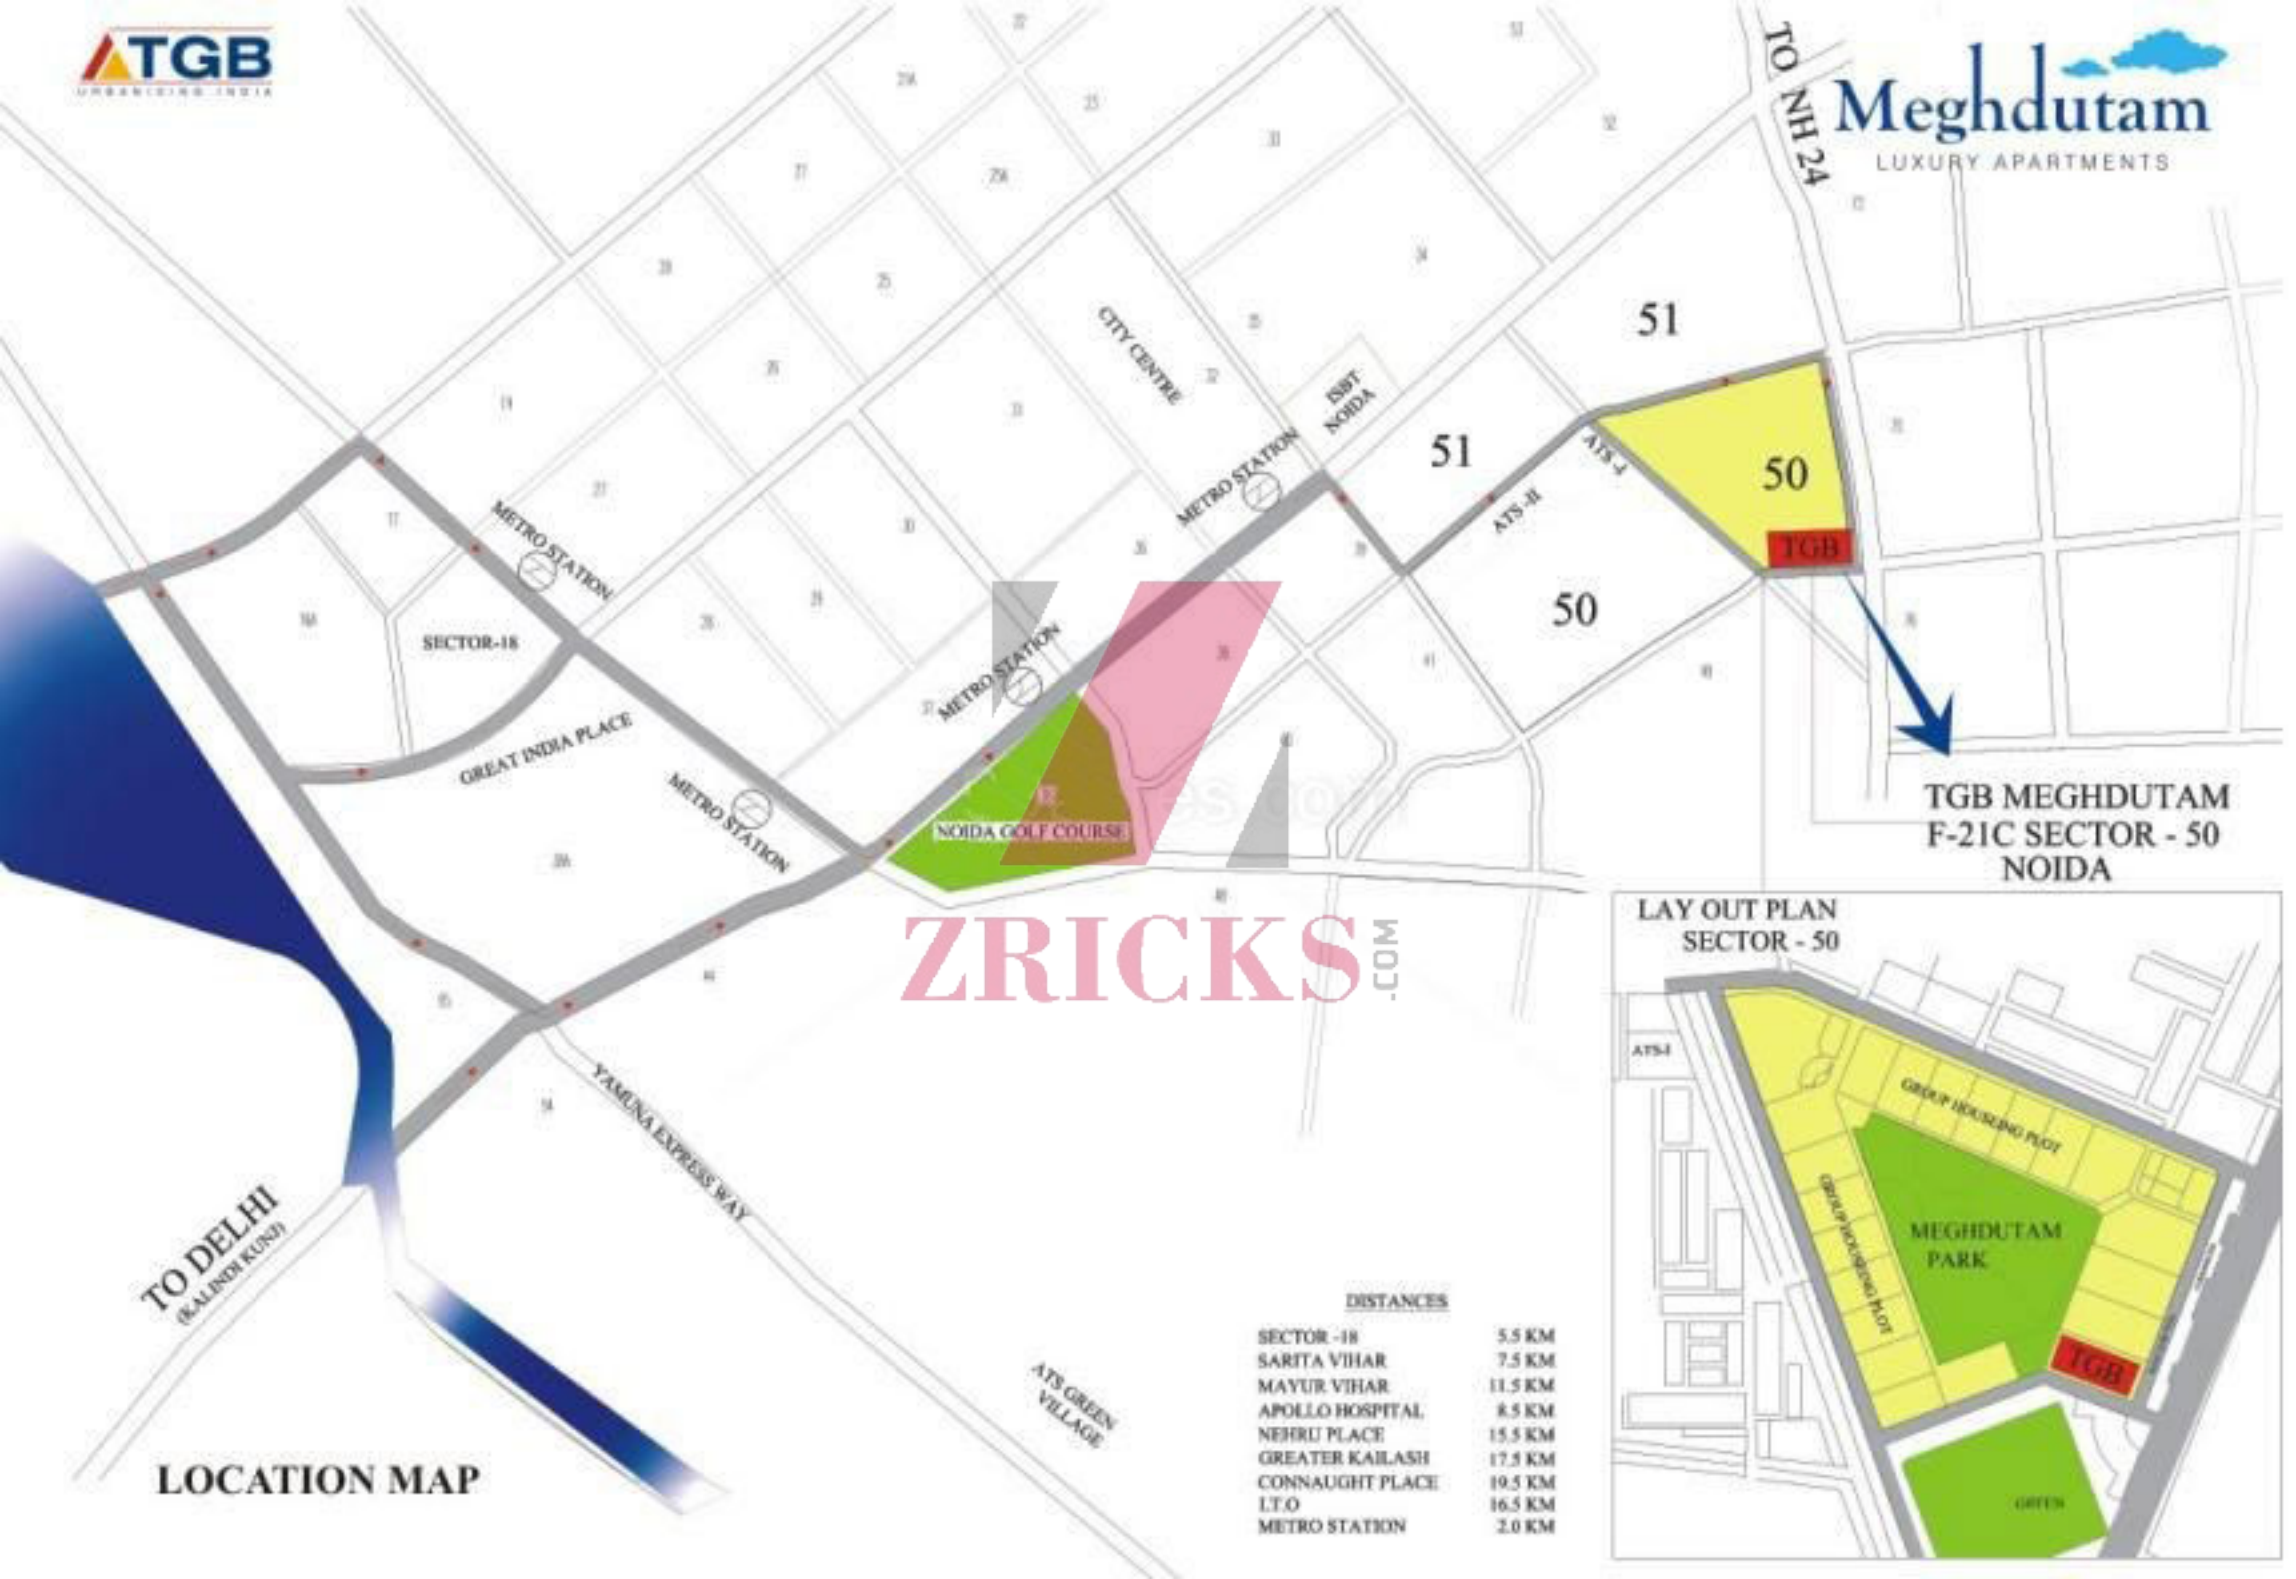

LAY OUT PLAN
SECTOR - 50

ZRICKS.COM

LOCATION MAP

DISTANCES

SECTOR -18	5.5 KM
SARITA VIHAR	7.5 KM
MAYUR VIHAR	11.5 KM
APOLLO HOSPITAL	8.5 KM
NEHRU PLACE	15.5 KM
GREATER KAILASH	17.5 KM
CONNAUGHT PLACE	19.5 KM
L.T.O	16.5 KM
METRO STATION	2.0 KM