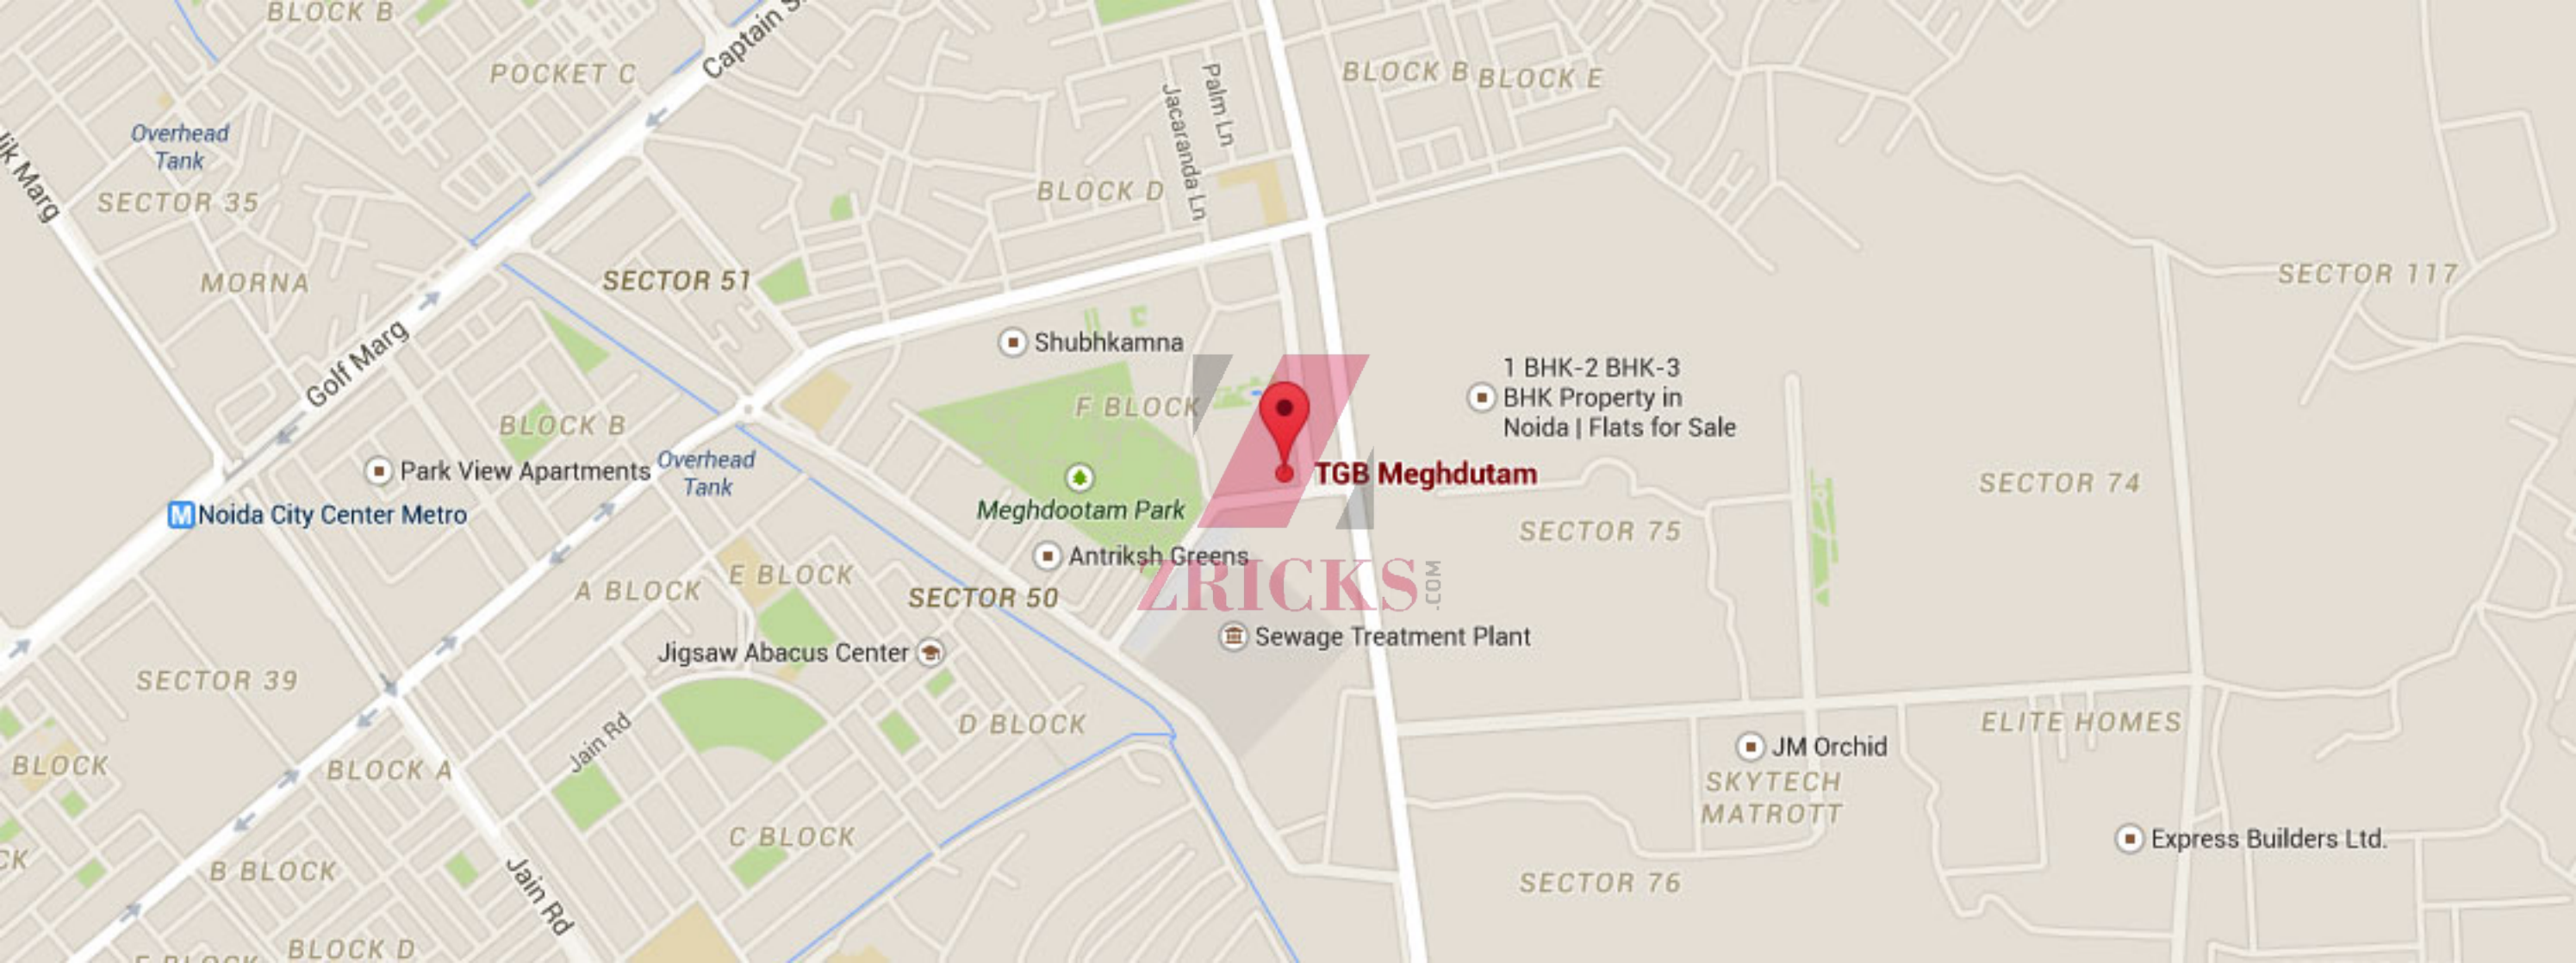

DISTANCES

SECTOR -18	5.5 KM
SARITA VIHAR	7.5 KM
MAYUR VIHAR	11.5 KM
APOLLO HOSPITAL	8.5 KM
NEHRU PLACE	15.5 KM
GREATER KAILASH	17.5 KM
CONNAUGHT PLACE	19.5 KM
L.T.O	16.5 KM
METRO STATION	2.0 KM

LAY OUT PLAN
SECTOR - 50