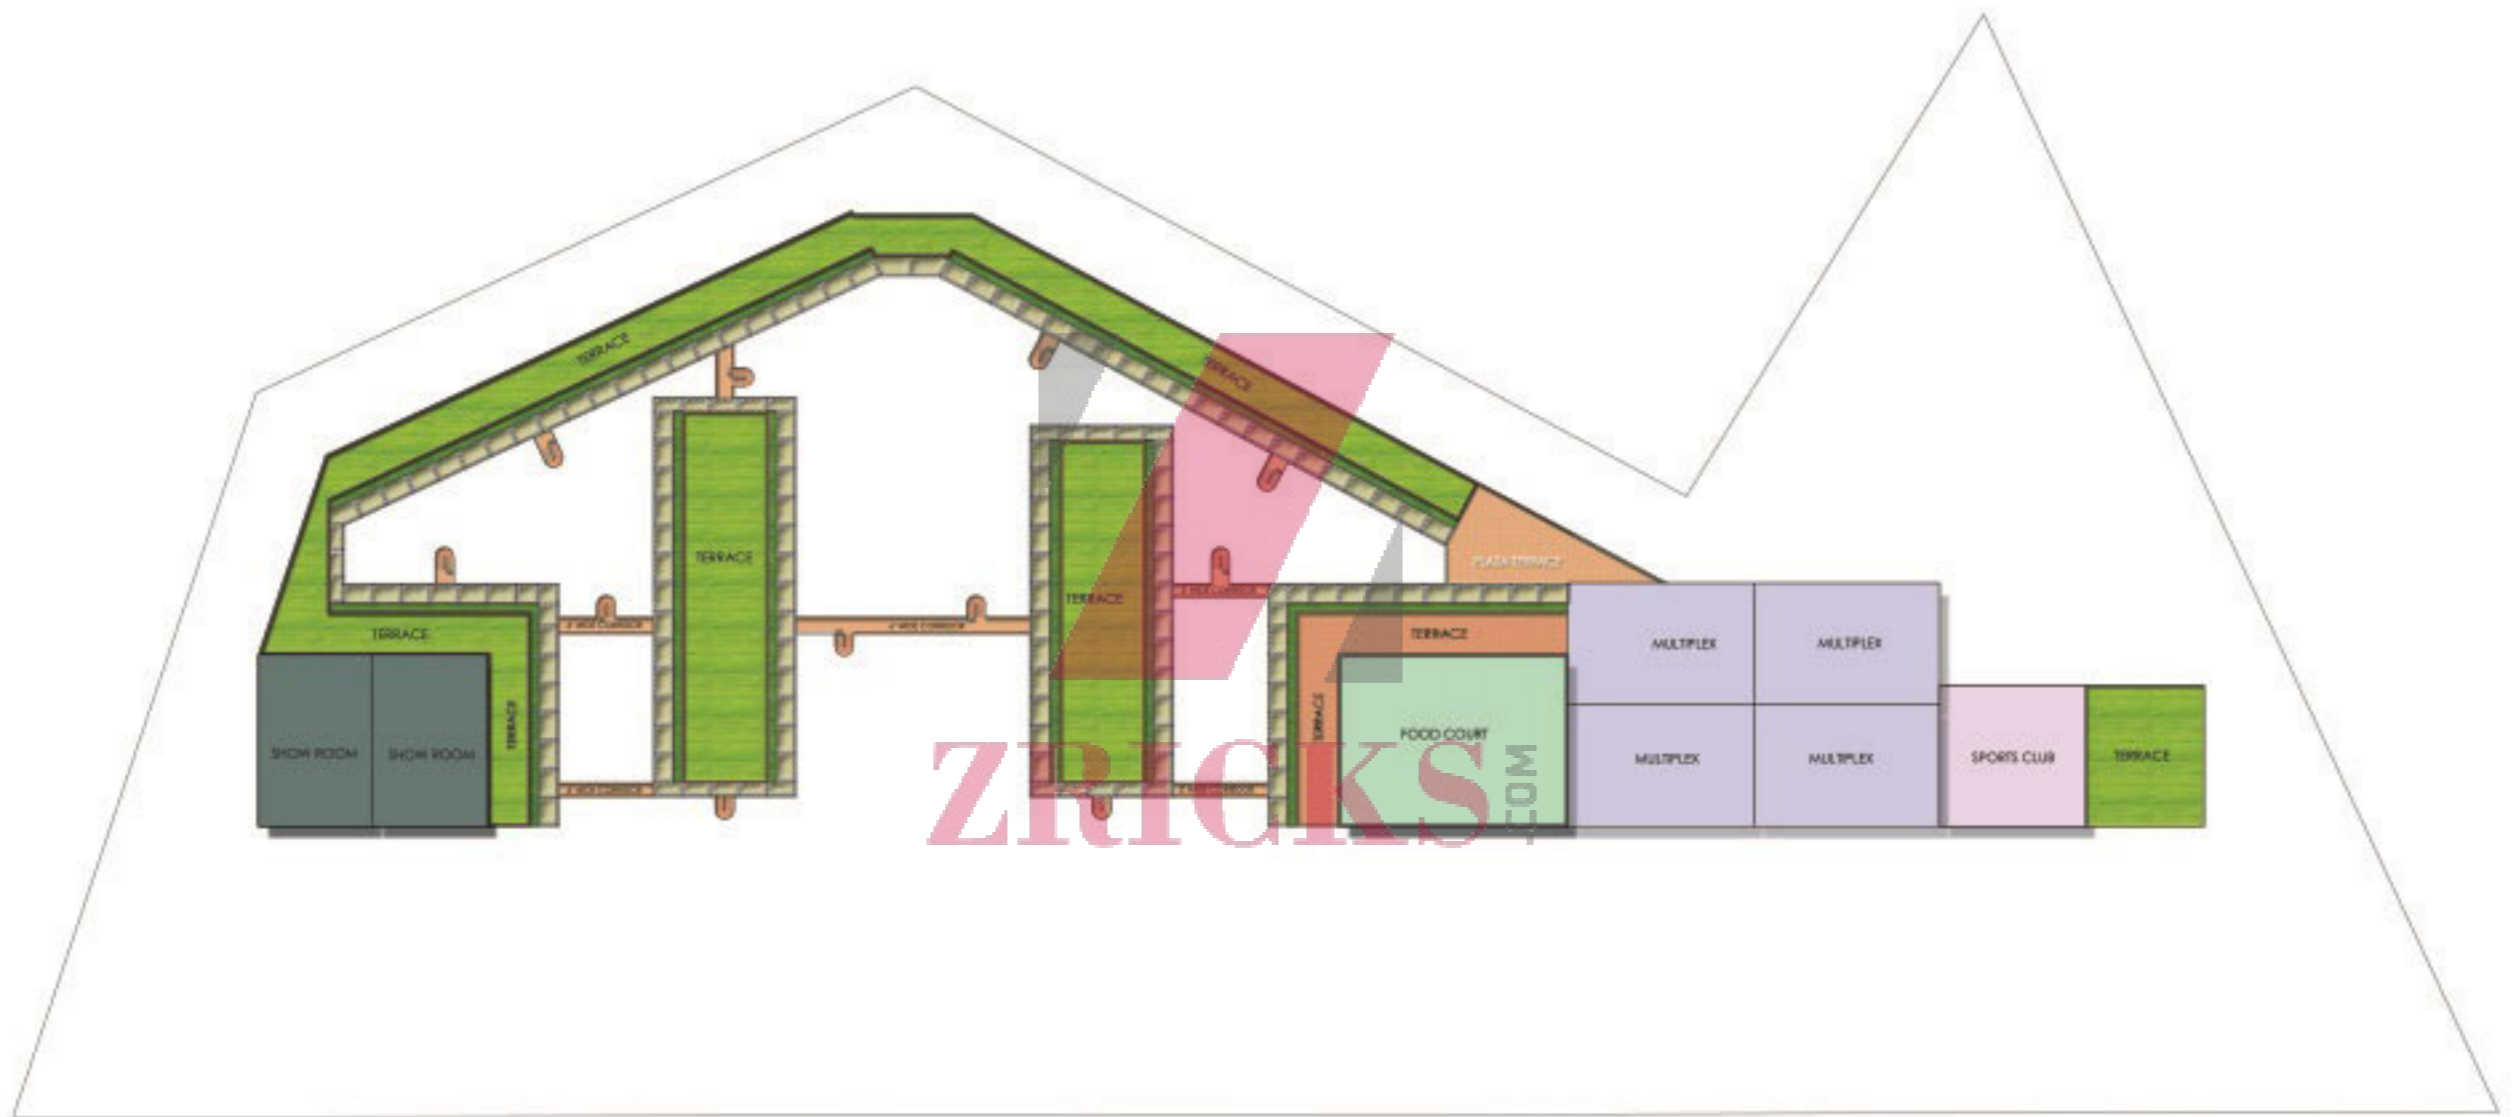

ZTRICKS

ZRICKS

ZRICKS.COM

WEW

AIRWIL

- Legend**
- Shops
 - Kiosk
 - Showrooms
 - Multiplex/Multipurpose hall
 - Club/Banquet

FIRST FLOOR PLAN

SECOND FLOOR PLAN

Impressively designed and crafted by finest architectural firms AIRWIL WOW is elaborating the thoughtful working for modern individuals. The project is establishing the luxurious aura with its incredibly vibrant features and specification which befits the modern day life.

The privilege of being an 2 Side Open Plot, with Green Belt on one side. It is the most demanding location in the entire region for future perspective. Vicinity to all the major locations in the city is a great plus point for AIRWIL WOW. Working on every detail to make this AIRWIL WOW look classy and luxurious, our experts have planned a perfect layout and selected the finest designs for each building or structure within the premises.