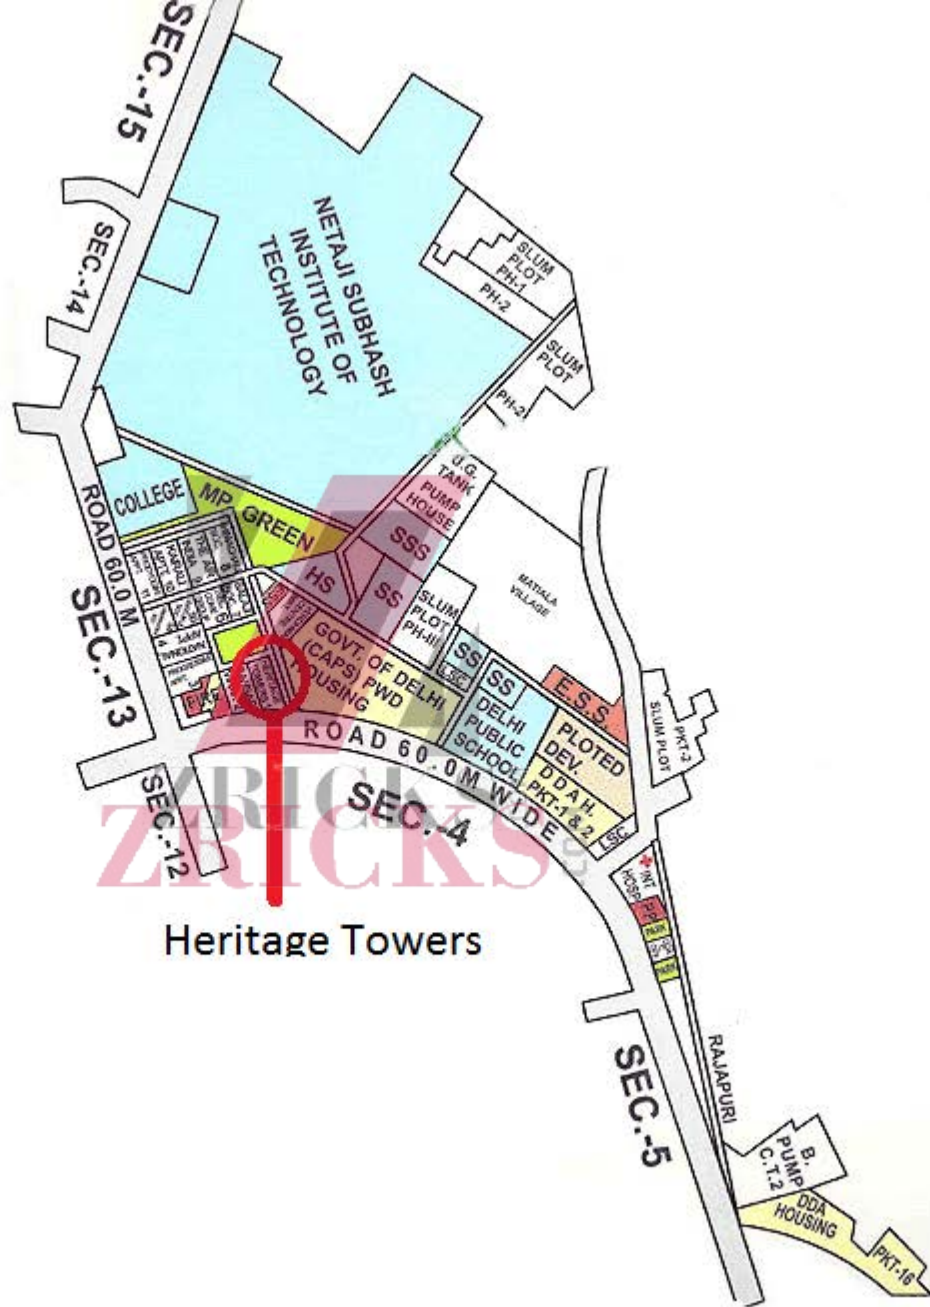

Heritage Towers