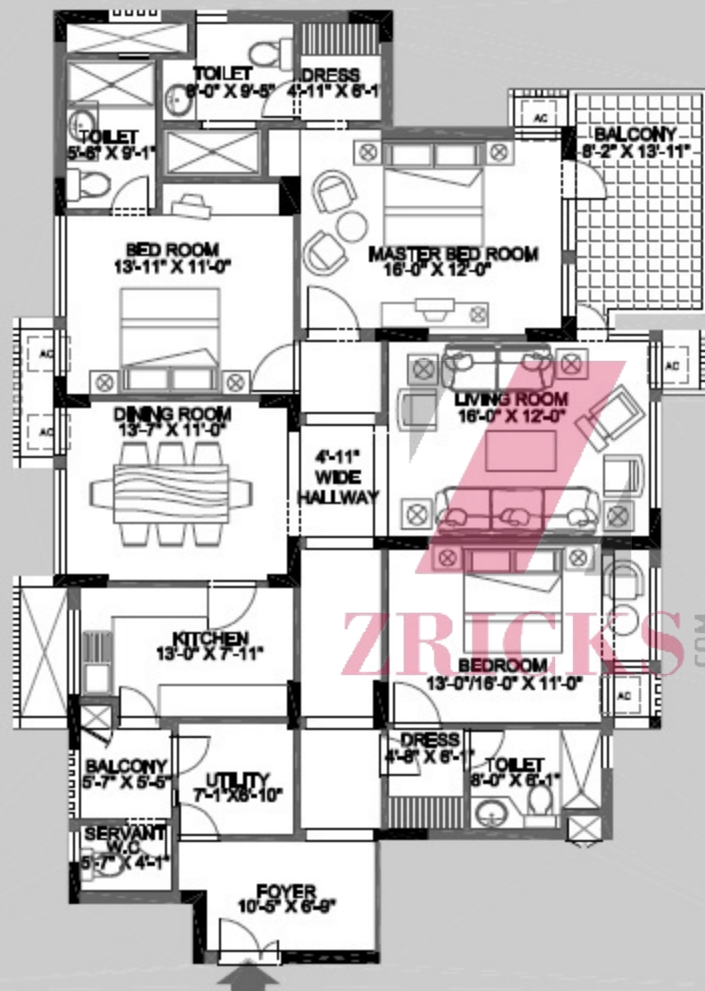

TRICKS

Santitas
Heights
GH-1

ZIRCKS

4 BED ROOM UNIT

UNIT AREAS	Sq. Mt.	Sft.
SALEABLE AREA	337.55	3632.00

KEY PLAN

3 BED ROOM UNIT

UNIT AREAS	Sq. Mt.	Sft.
SALEABLE AREA	203.99	2195.00