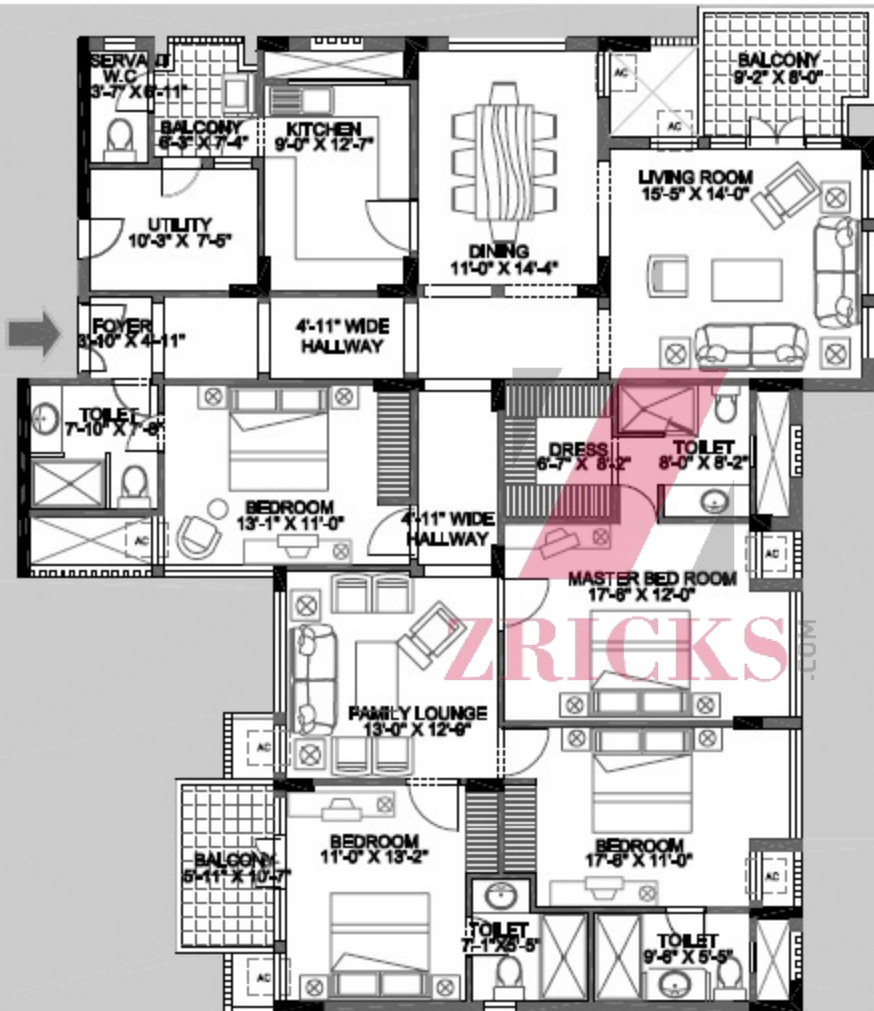

4 BED ROOM UNIT

UNIT AREAS	Sq. Ft.	Sft.
SALEABLE AREA	277.14	2982.00