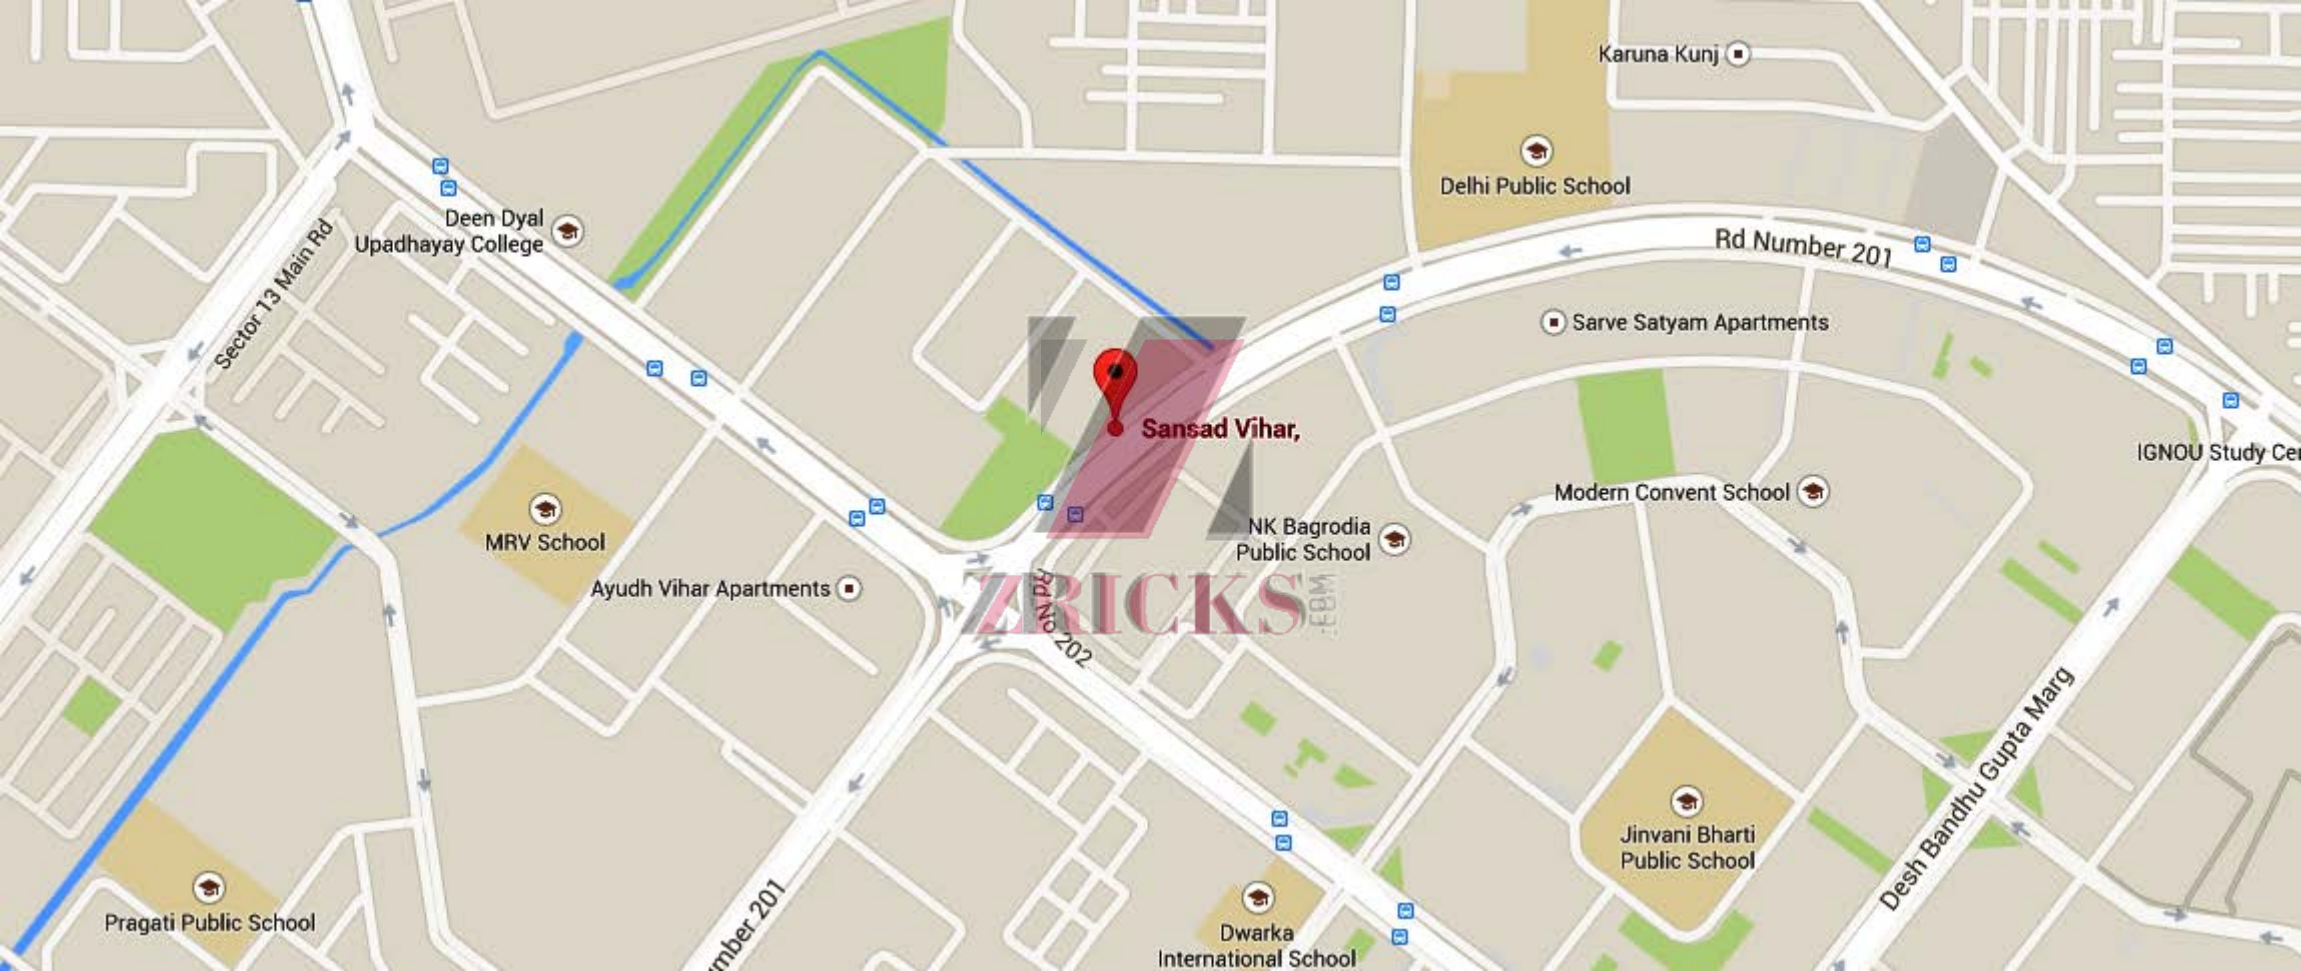

Karuna Kunj

Delhi Public School

Rd Number 201

Deen Dyal
Upadhayay College

Sarve Satyam Apartments

Sector 13 Main Rd

Sansad Vihar,

IGNOU Study Cen

MRV School

Modern Convent School

Ayudh Vihar Apartments

NK Bagrodia
Public School

ZIRICKS

Pragati Public School

umber 201

Dwarka
International School

Jinvani Bharti
Public School

Desh Bandhu Gupta Marg