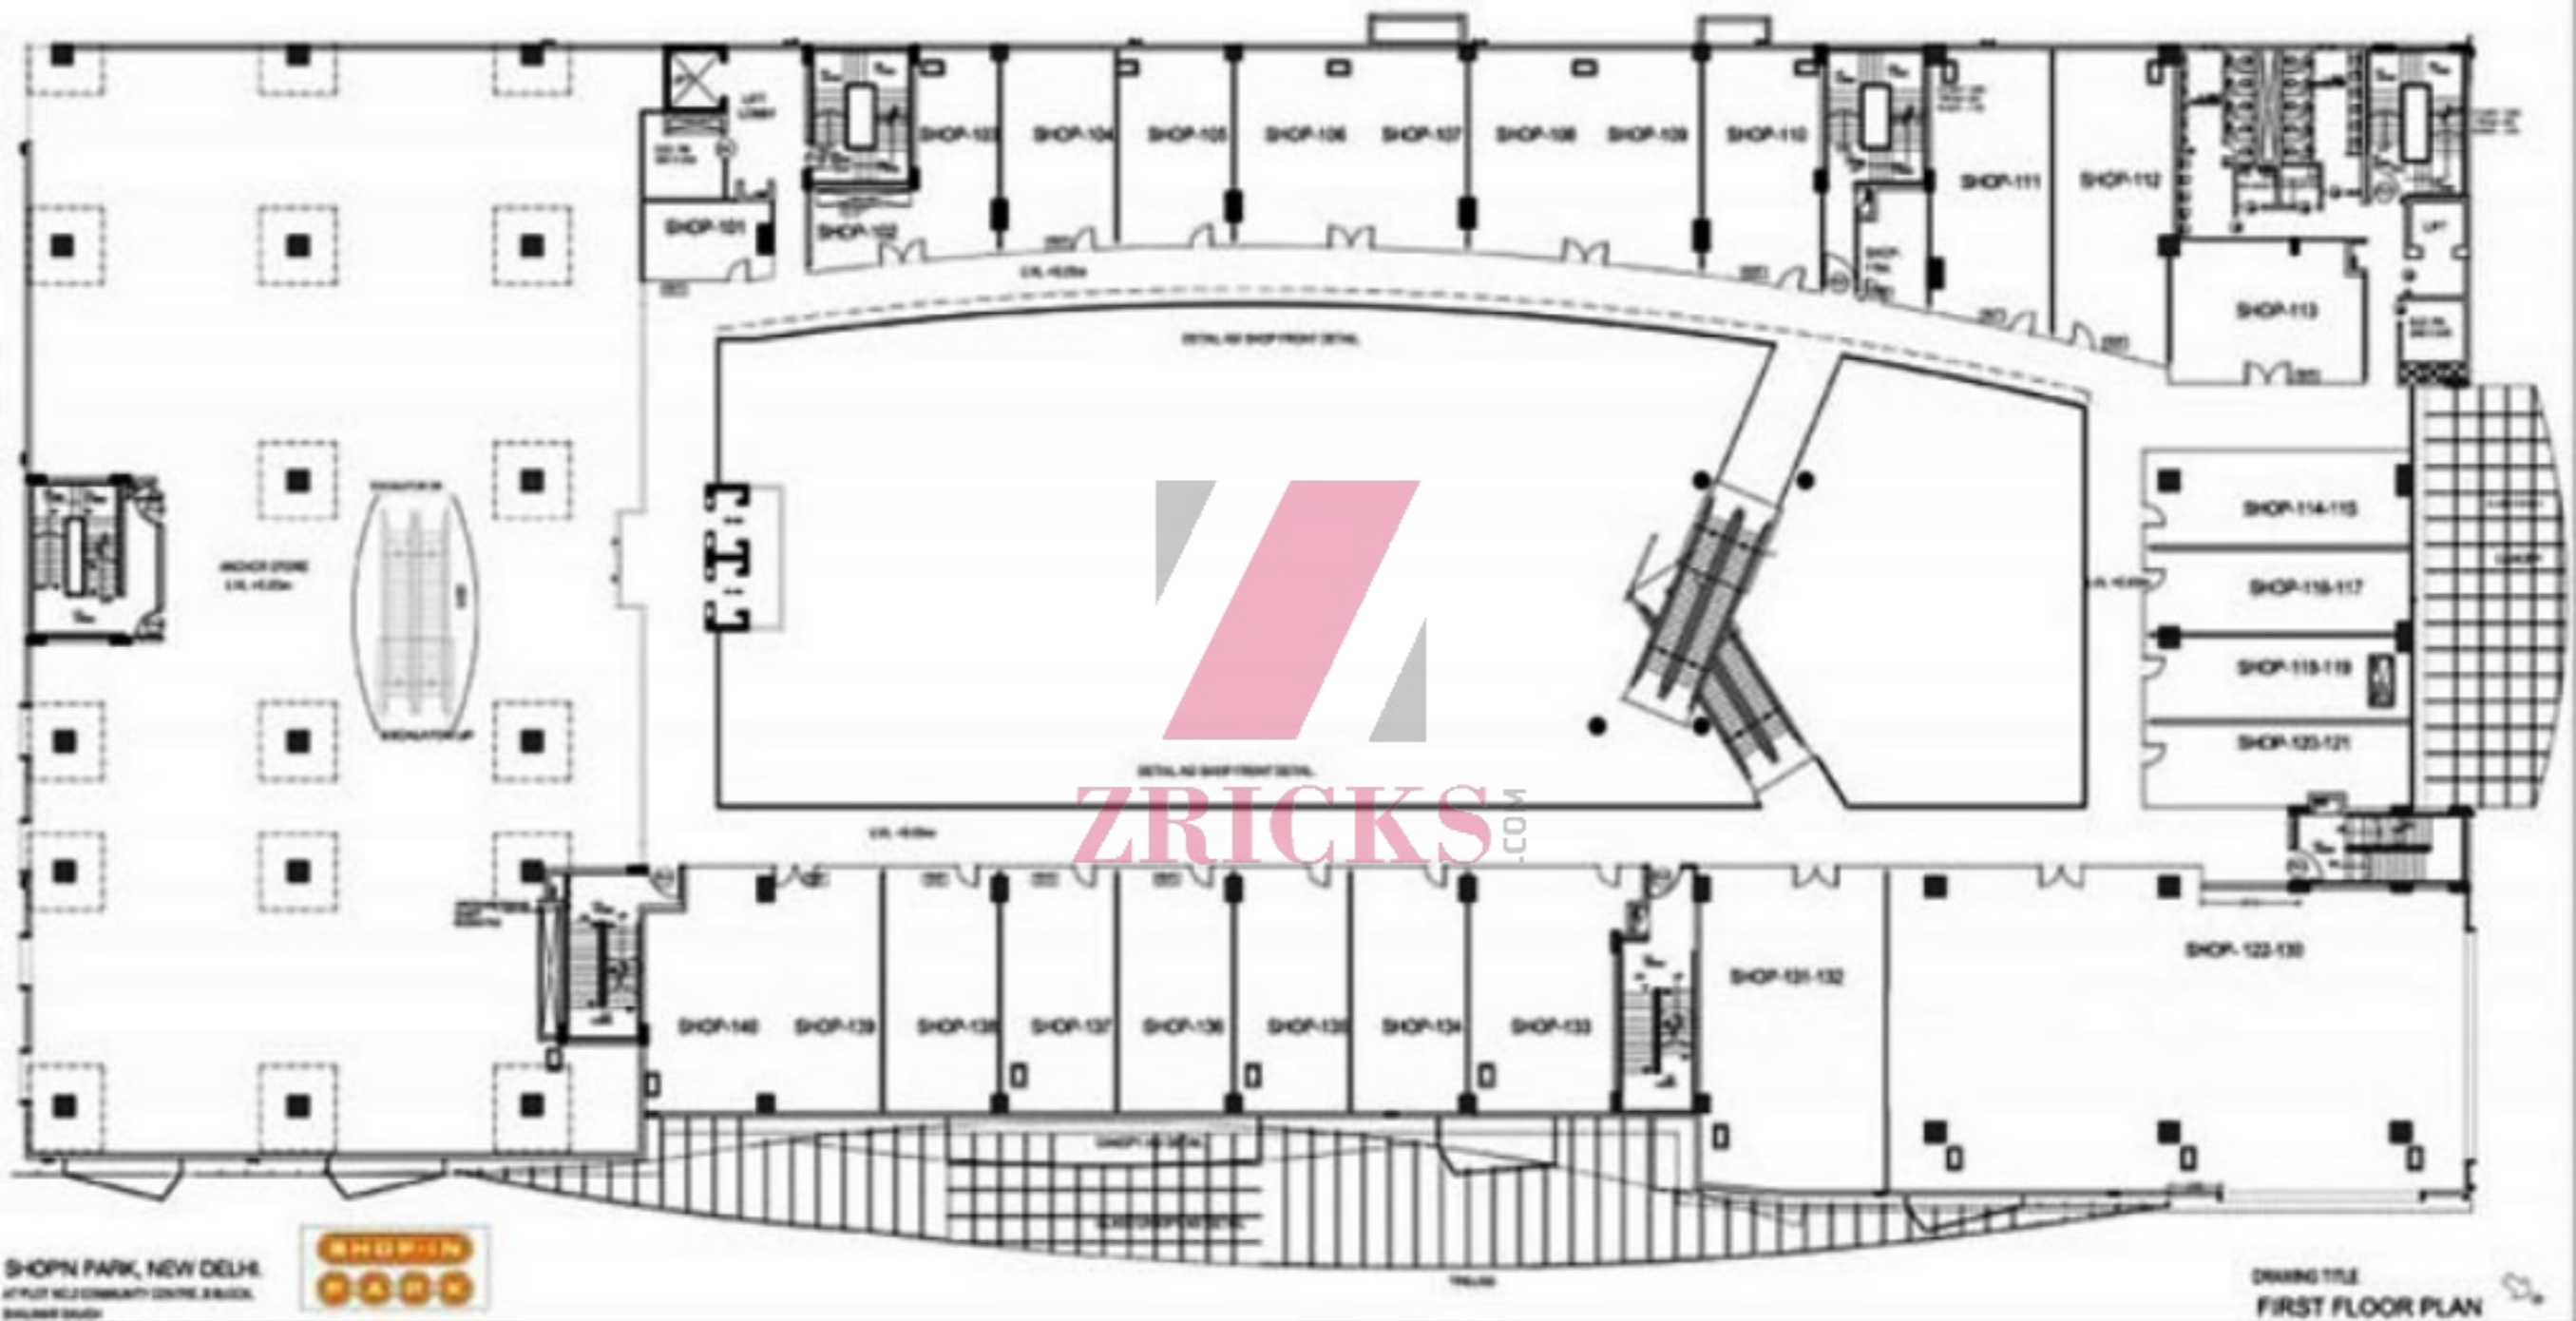

SHOPN PARK, NEW DELHI.
AT PLOT NO.2 COMMUNITY CENTRE BLOCK,
BANGALORE ROAD

DRAWING TITLE
FIRST FLOOR PLAN