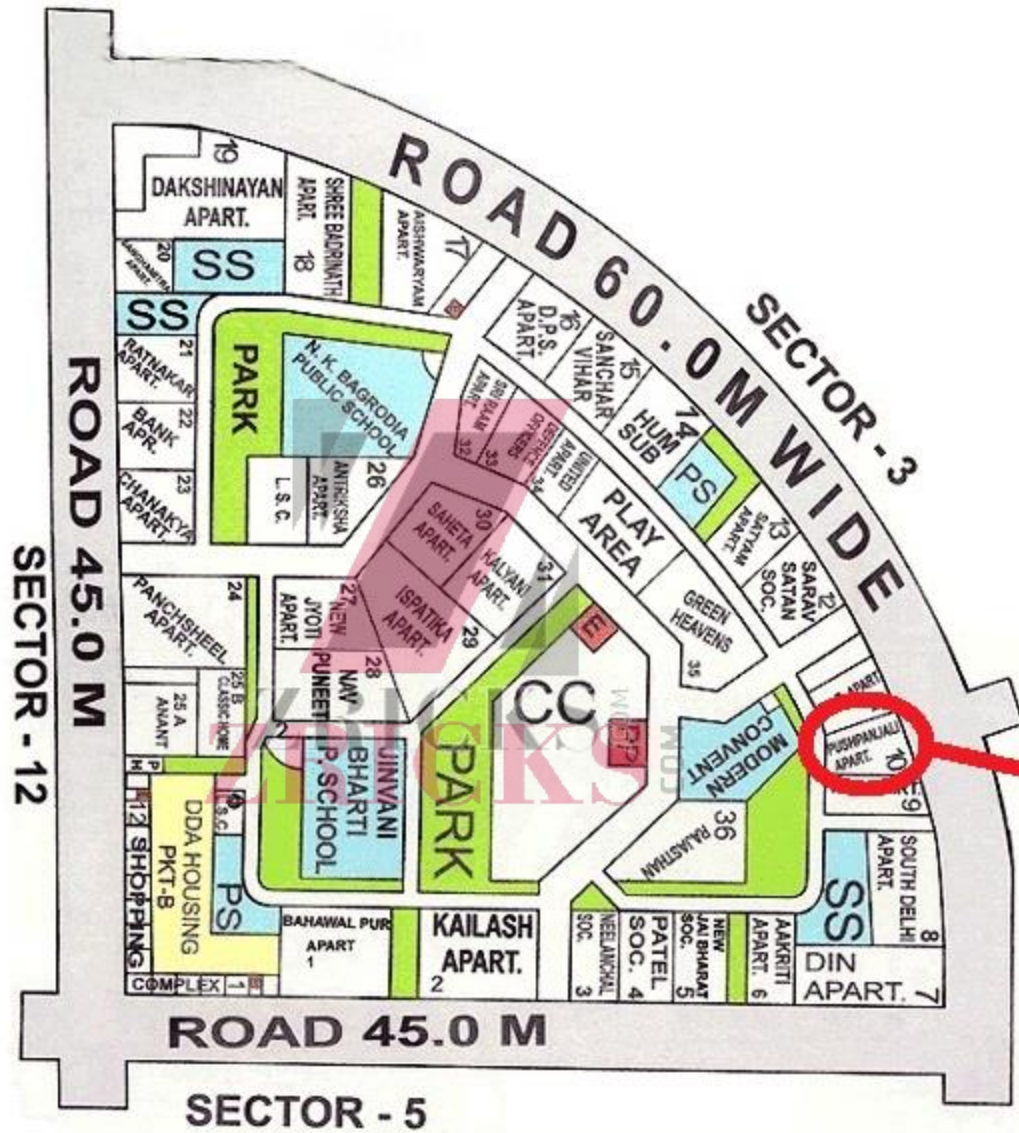

Pushpanjali Apartments