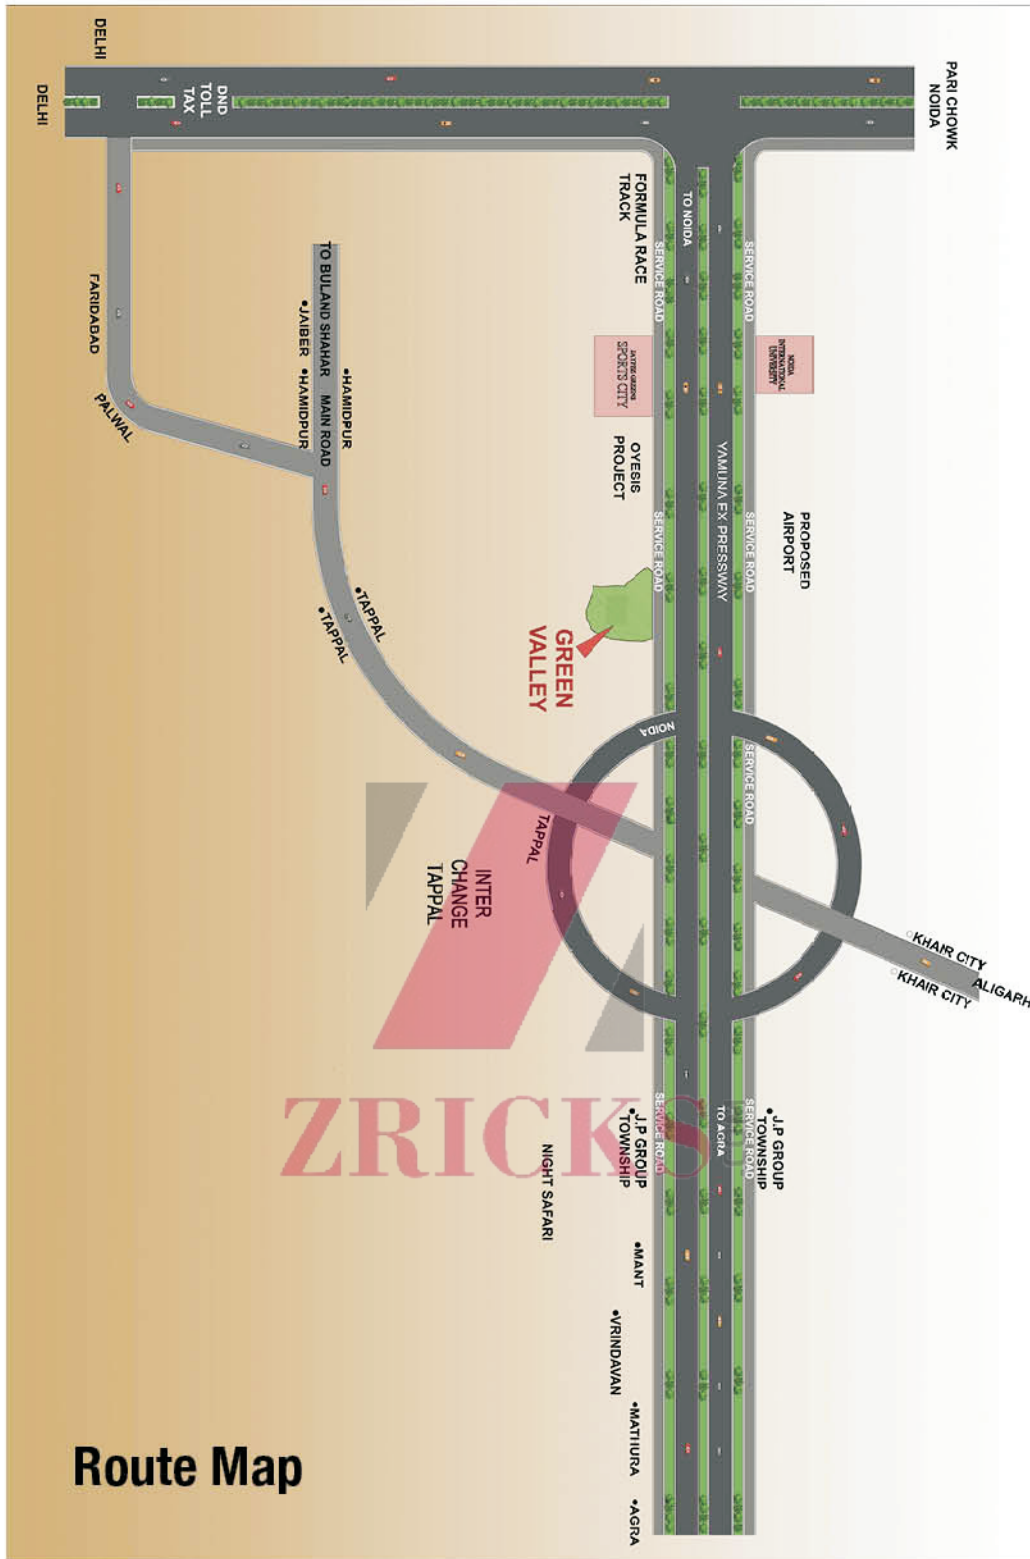

Excellent Connectivity and Infrastructure

- ▶ Situated at Yamuna Expressway.
- ▶ Just 1 hour drive from New Delhi.
- ▶ Purposed Bird Sanctuary (Night Safari).
- ▶ Jay Pee Group Township, Supertech & Criss are also building their township their.
- ▶ Taj Economical Zones, purposed International Airport, Gautam Budh Nagar University and some other mega projects are also being launched.
- ▶ Just 30 minutes drive from Mathura, Faridabad, Agra & Noida