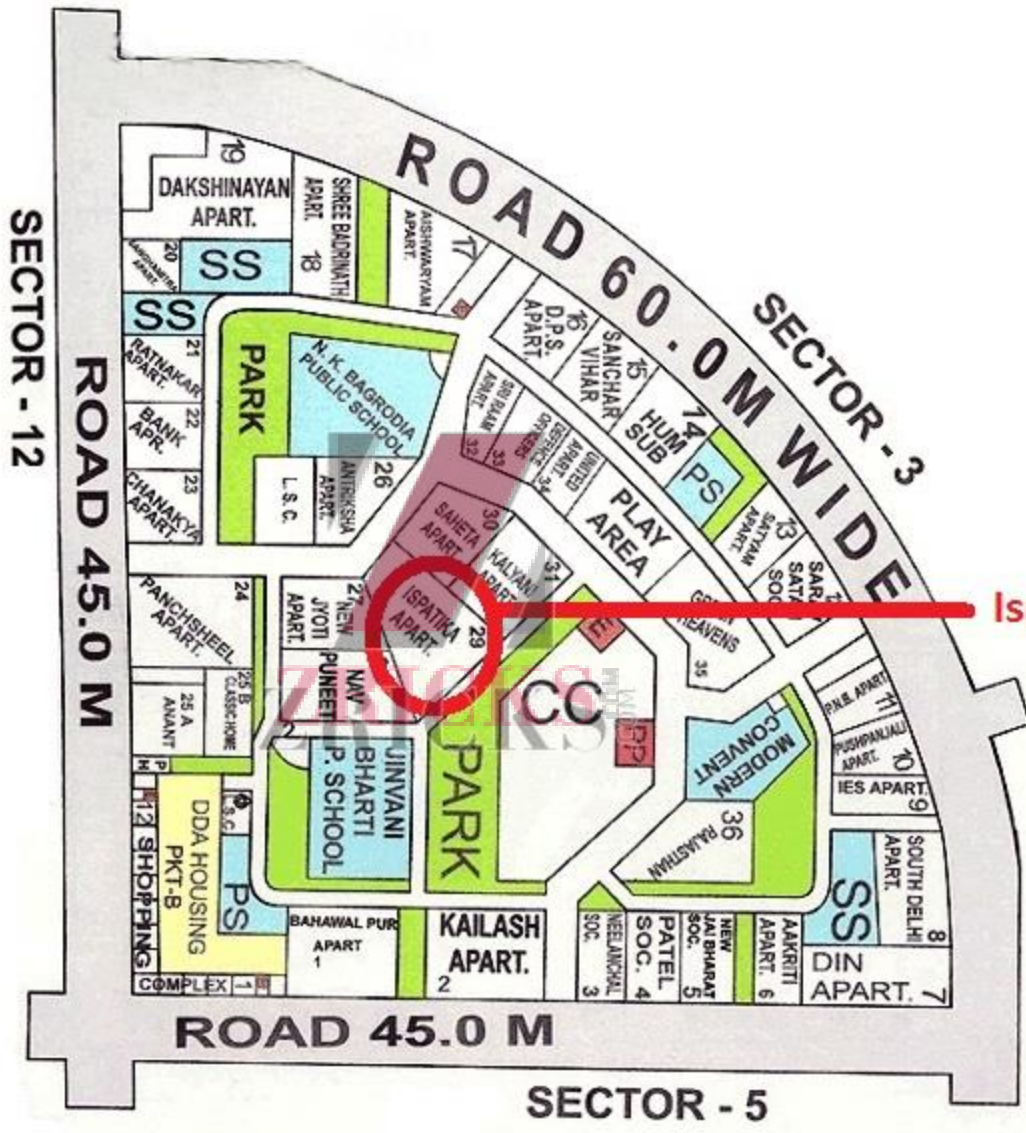

Ispatika Apartments