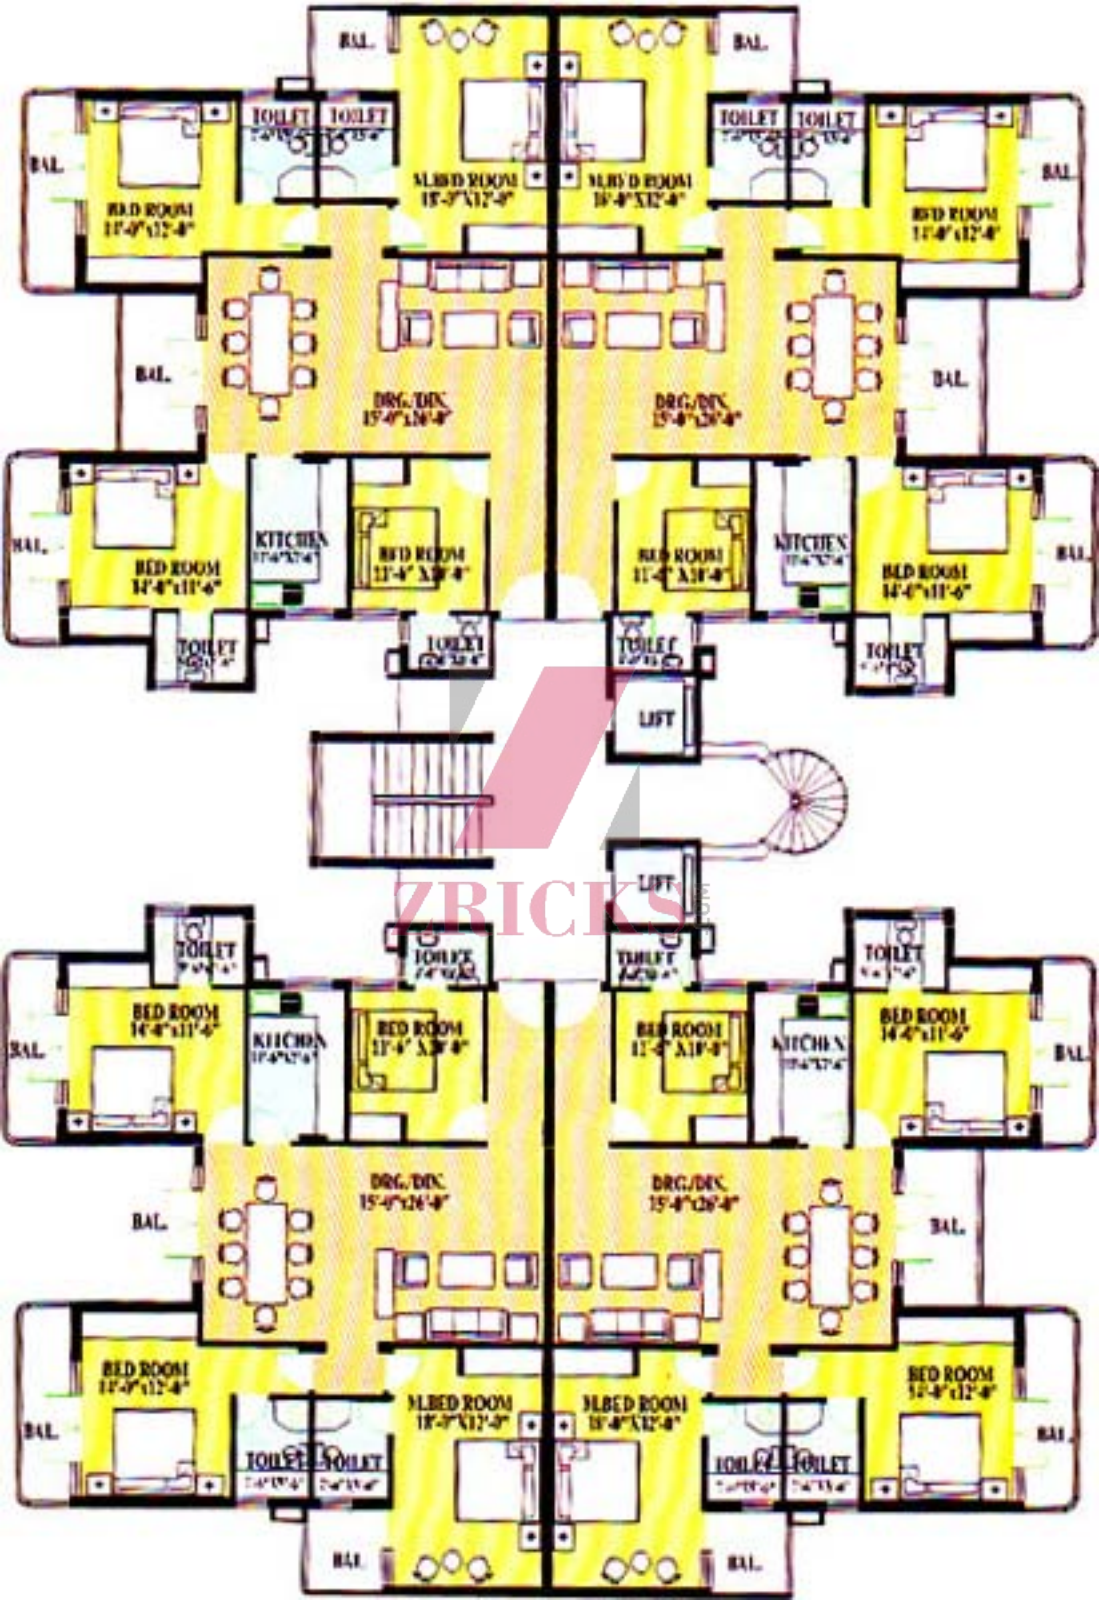

CO
LTD

specification

Drawing, Dining, Entrance, Lobby and Passage

Floor Marble
Walls Plaster and painted with pleasing shades of distemper

Bed Rooms

Floor Marble
Walls Plaster and painted with pleasing shades of distemper

Toilets

Floors Ceramic tiles
Walls Ceramic tiles upto 7'-0" height (dado)
Sanitary Ware Good quality sanitary ware, standard quality C.P fittings, Washbasins, Towel rails.
Geyser and Exhaust fan in Master Bedroom Toilet.