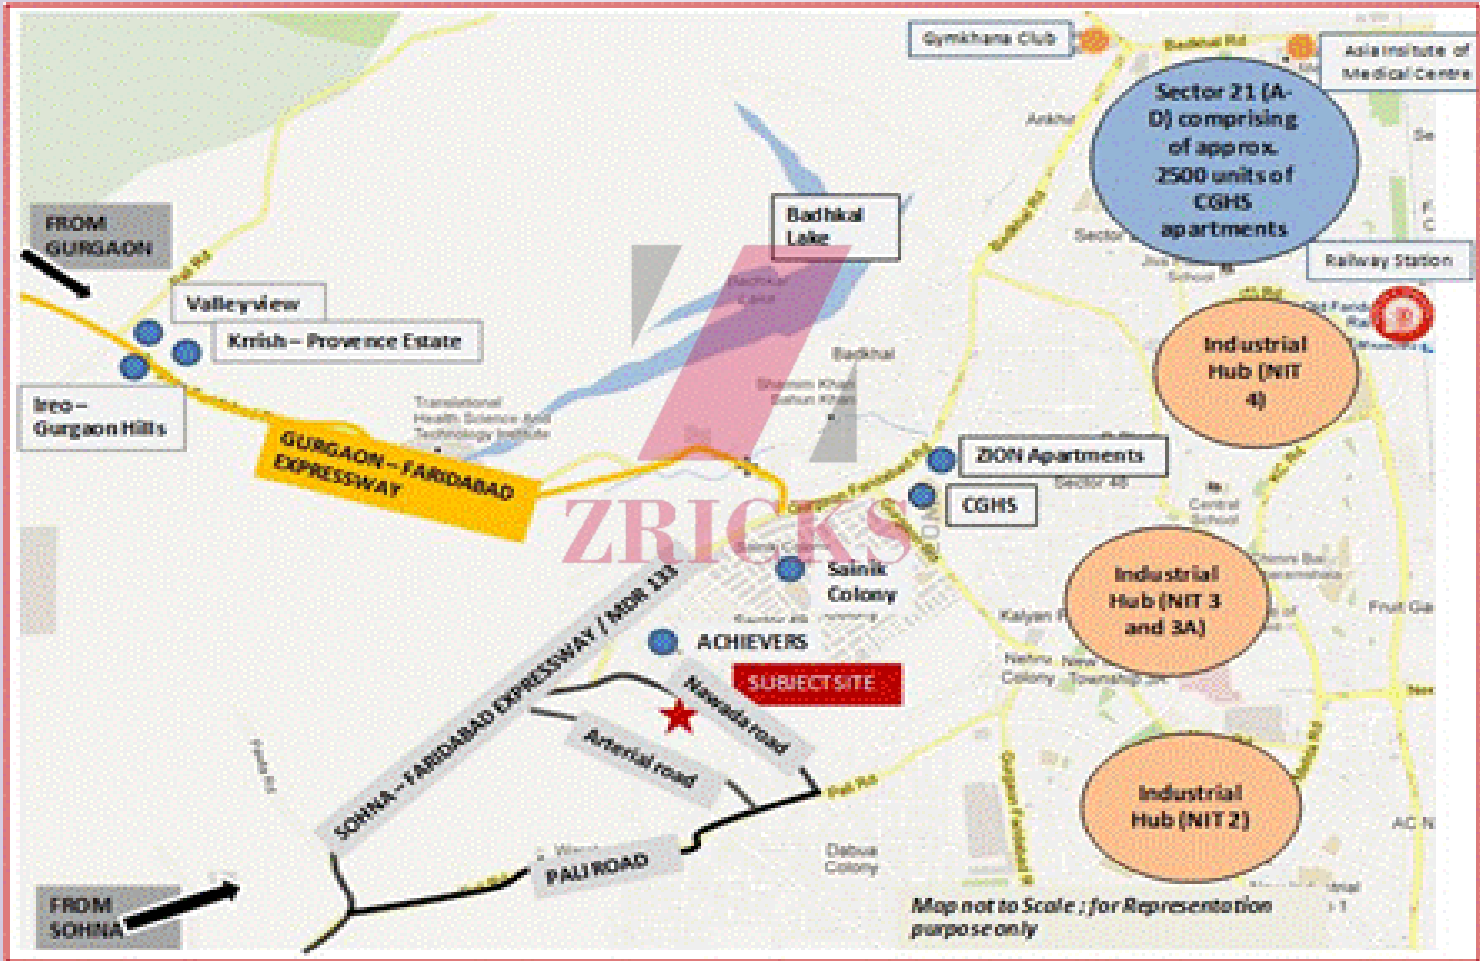

Presenting . . .

Conveniently located at just 20 minutes from South Delhi & Gurgaon

Spread over 11 acres in Sector 49, Faridabad

600 units spread over 7 towers

Majestic views of the Aravali Hills from all towers

At 35 storey, Alta Casa will be the tallest building in Faridabad offering a panoramic view of the Aravalis

2 Bedroom & 2 Bedroom + Study

KEY PLAN

KEY PLAN

3 Bedroom & 3 Bedroom + Study/Servant

3 BED + SERVANT
109.7sqm + 16.4sqm Balcony