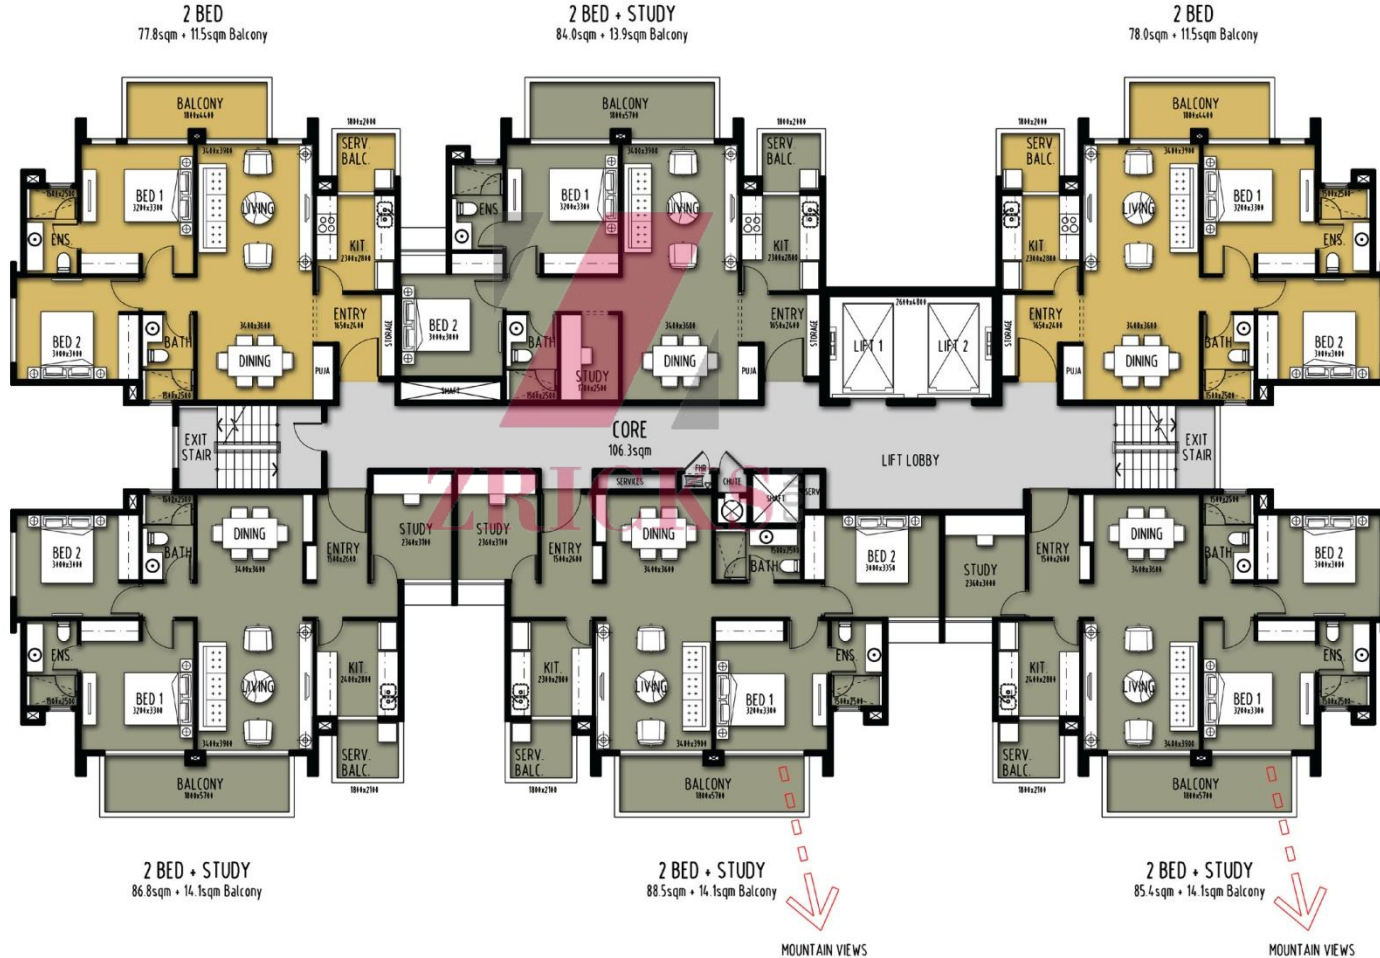

At 35 storey, Alta Casa will be the tallest building in Faridabad offering a panoramic view of the Aravalis

2 Bedroom & 2 Bedroom + Study

KEY PLAN

KEY PLAN

3 Bedroom & 3 Bedroom + Study/Servant

3 BED + SERVANT
109.7sqm + 16.4sqm Balcony

Unit Type	Approx Size (sq.ft.)
2 BHK	1099
2 BHK + Servant Room	1239
3 BHK	1652
3 BHK + Servant Room	1820

Project Highlights

- **Modern Club House with amenities like swimming pool, gym, outdoor and indoor games etc**
- **3-tier security**
- **24 x 7 power and water back-up**
- **Neighborhood retail shopping**
- **Ample open/green space**
- **Parking for visitors**