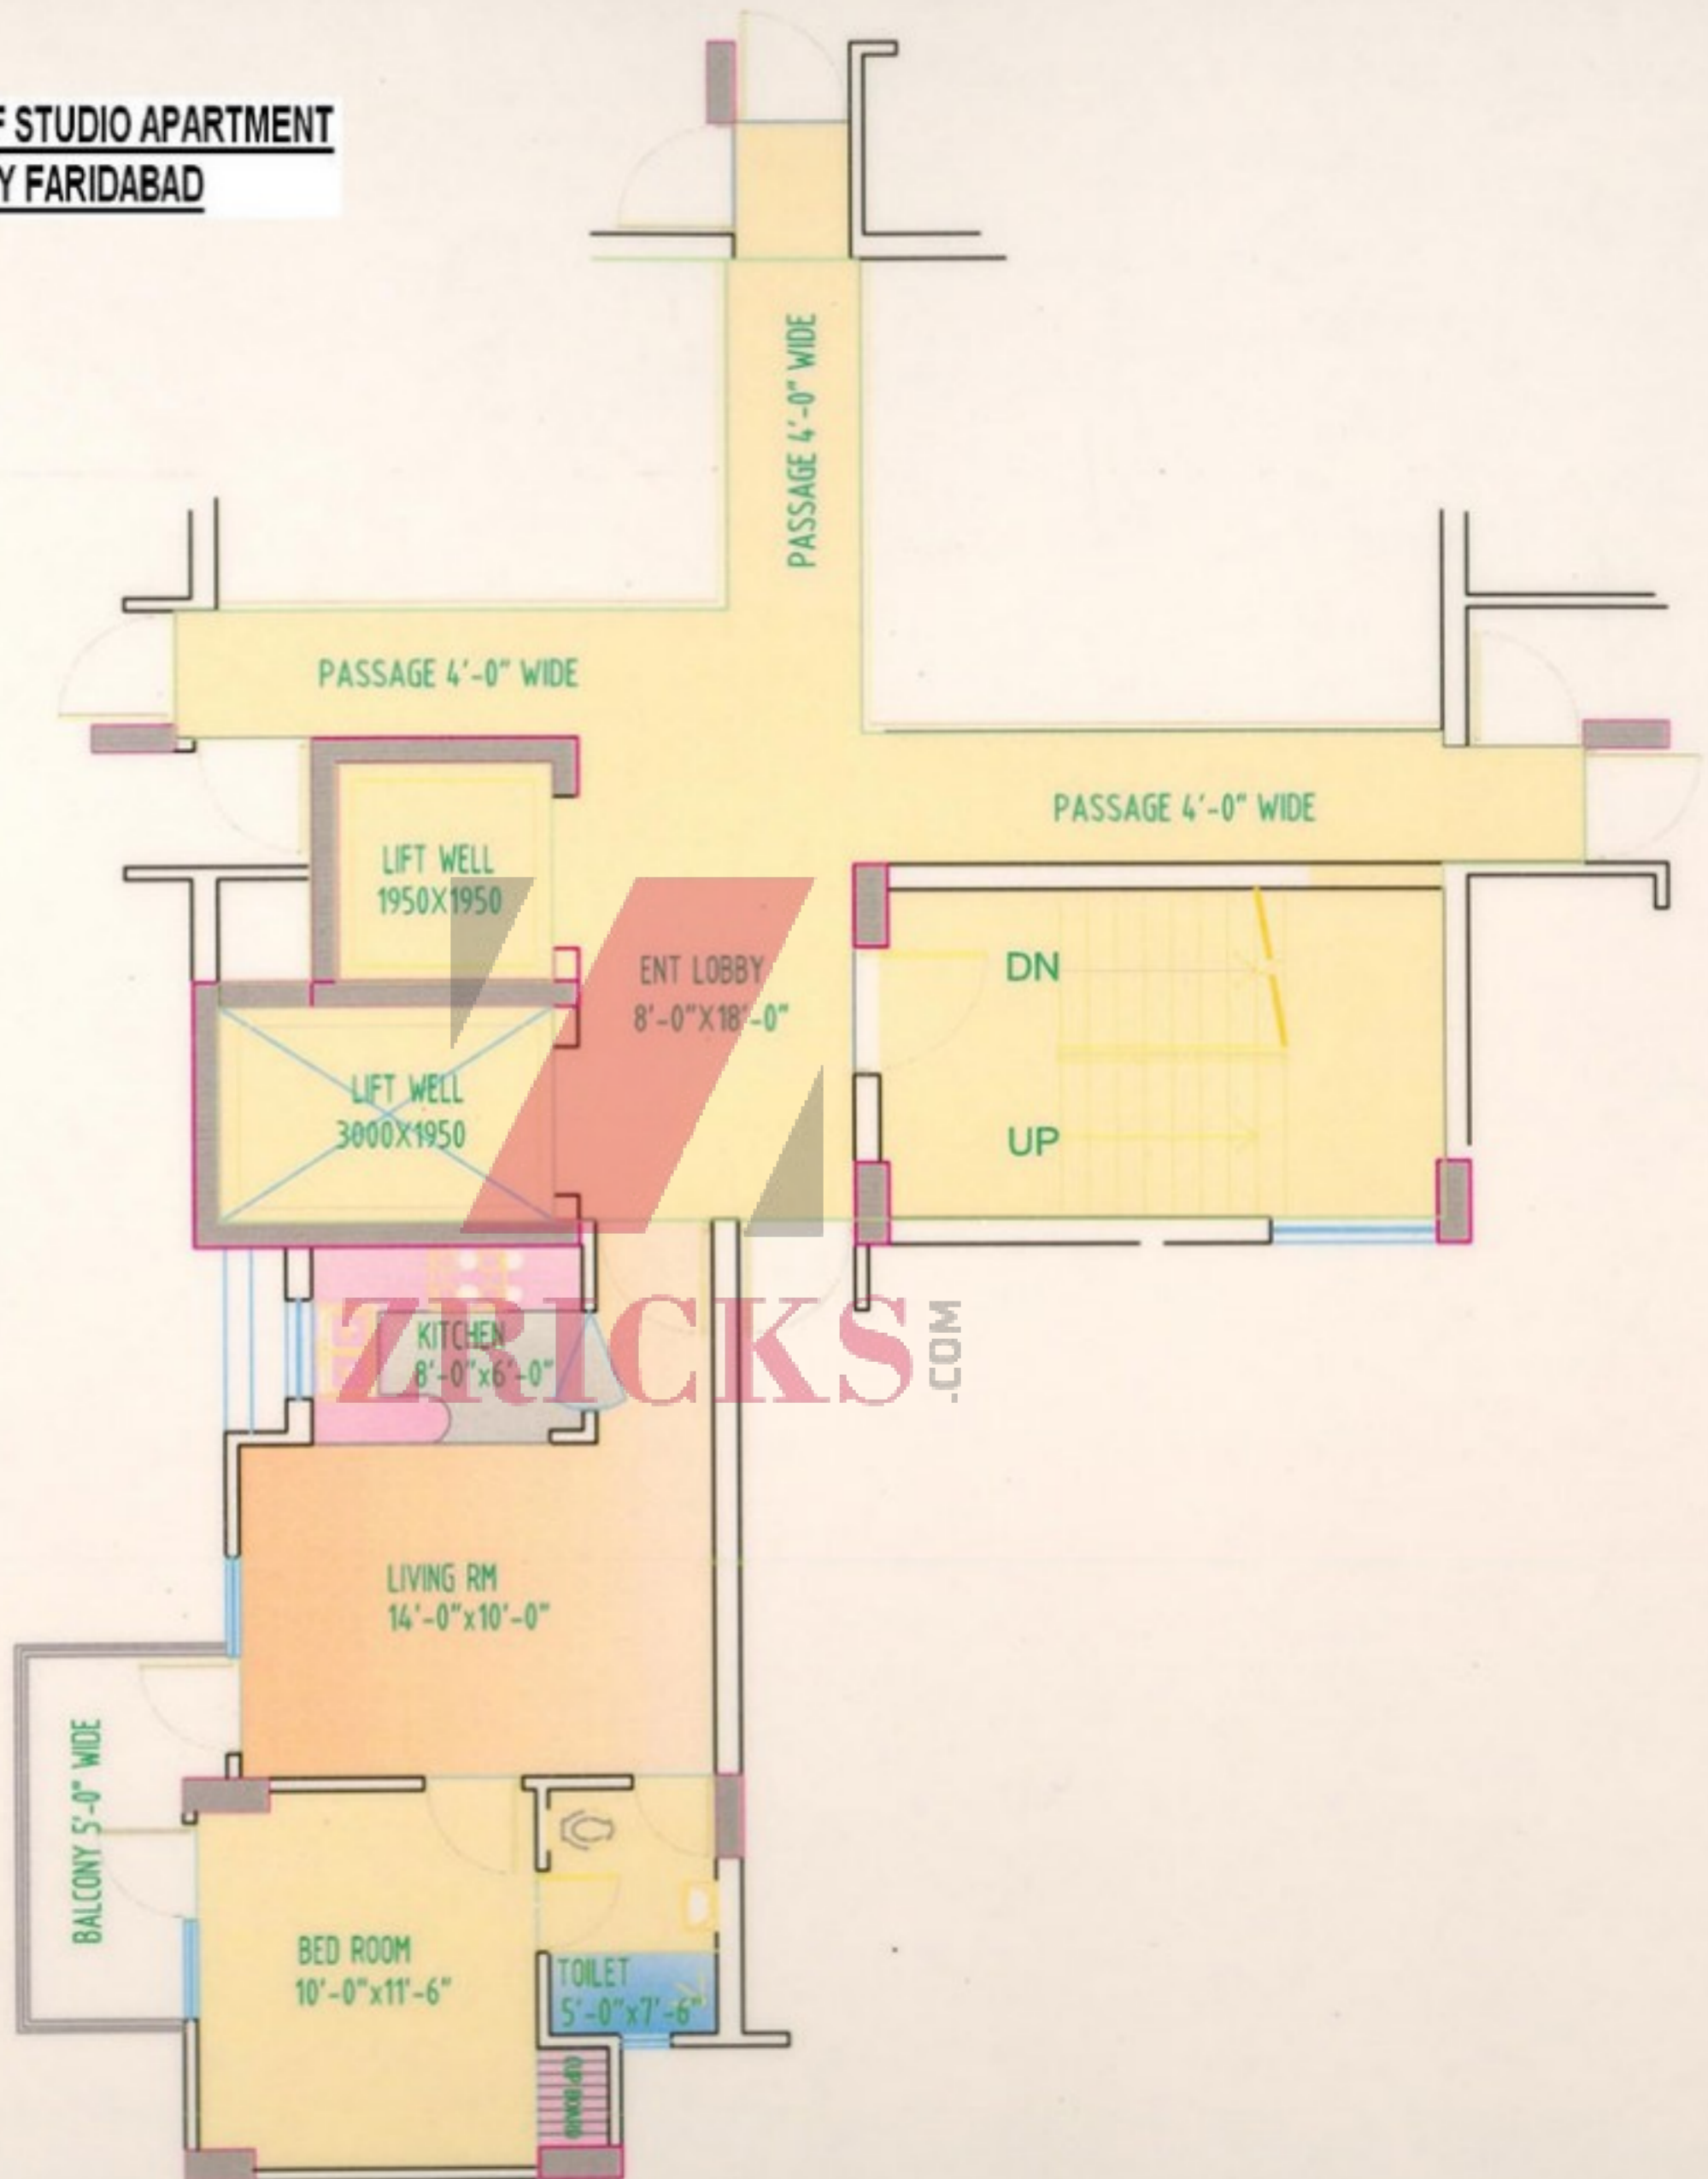

A stylized letter 'Z' composed of three parallel diagonal stripes. The top and bottom stripes are grey, and the middle stripe is a vibrant pink.

Ferrous
Studio Apartments

ZRICKS.COM

ZRIKS

LAYOUT PLAN OF STUDIO APARTMENT AT FERROUS CITY FARIDABAD

+

Ferrous Phase-II Villas & Studio Apartments

ZRICKS

ZRICKS.COM

Specification

Wall Finish

Internal – Living/dining: Painted in pleasing shades of oil bound distemper paint

Servant Room : White washed walls

Dado : Ceramic tiles above working platform, rest is oil bound distemper paint

Platform : Granite counter with stainless steel sink, drain board and CP fittings

Toilets

Dado : Select ceramic tile sup to 7ft. high