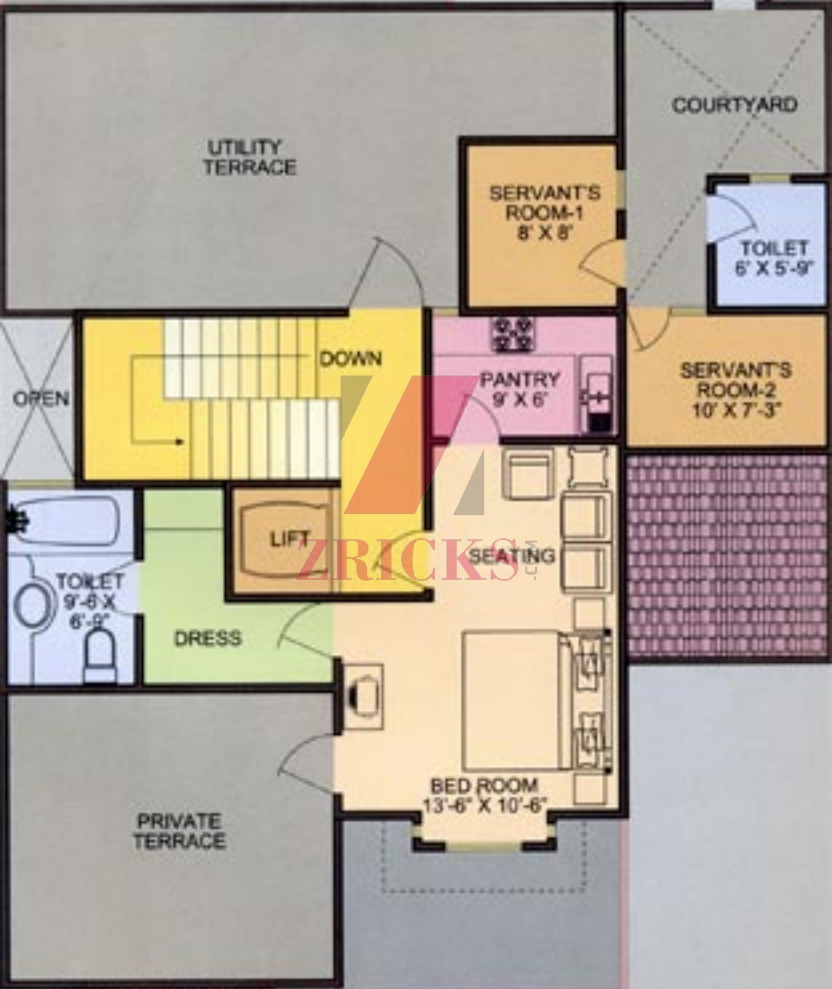

ZRICKS

ZRUCKS

ZRICKS

BALCONY

MASTER
BED ROOM
21'-6" X 14'-6"

TOILET
10'-3" X 8'-9"

TOILET
10'-5" X 7'-9"

DRESS
10'-3" X 5'-9"

C.B.

C.B.

OPEN

DOWN

UP

BED ROOM
13'-3" X 12'-5"

LIFT

LOUNGE
23'-6" X 13'-6"

DRESS

TOILET
9'-6" X 6'-9"

BALCONY

BED ROOM
16" X 14'-0"

BALCONY

ARDEE
CITY

ARDEE
CITY

ZRICKS