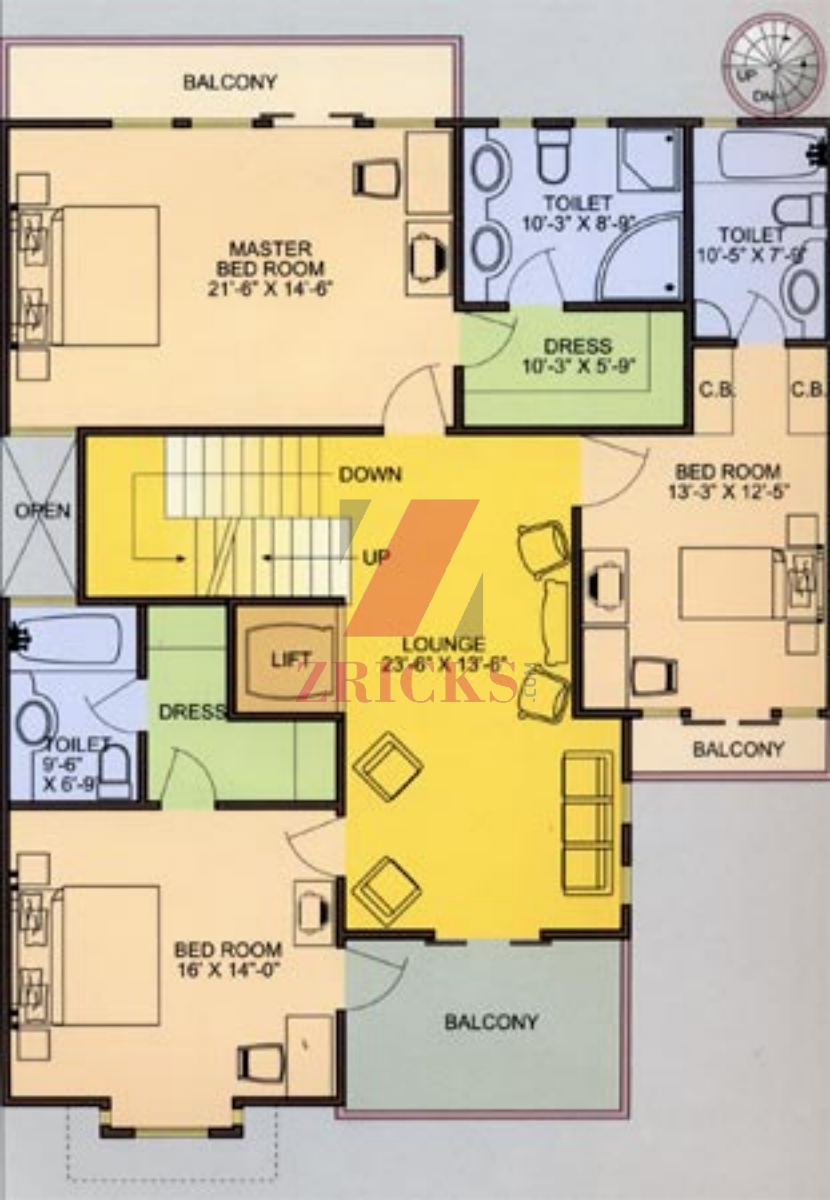

ZRICKS

ZRUCKS

ZRICKS

BALCONY

MASTER
BED ROOM
21'-6" X 14'-6"

TOILET
10'-3" X 8'-9"

TOILET
10'-5" X 7'-9"

DRESS
10'-3" X 5'-9"

C.B.

C.B.

OPEN

DOWN

UP

BED ROOM
13'-3" X 12'-5"

LIFT

LOUNGE
23'-6" X 13'-6"

DRESS

TOILET
9'-6" X 6'-9"

BALCONY

BED ROOM
16" X 14'-0"

BALCONY

ARDEE
CITY

ARDEE
CITY

ZRICKS