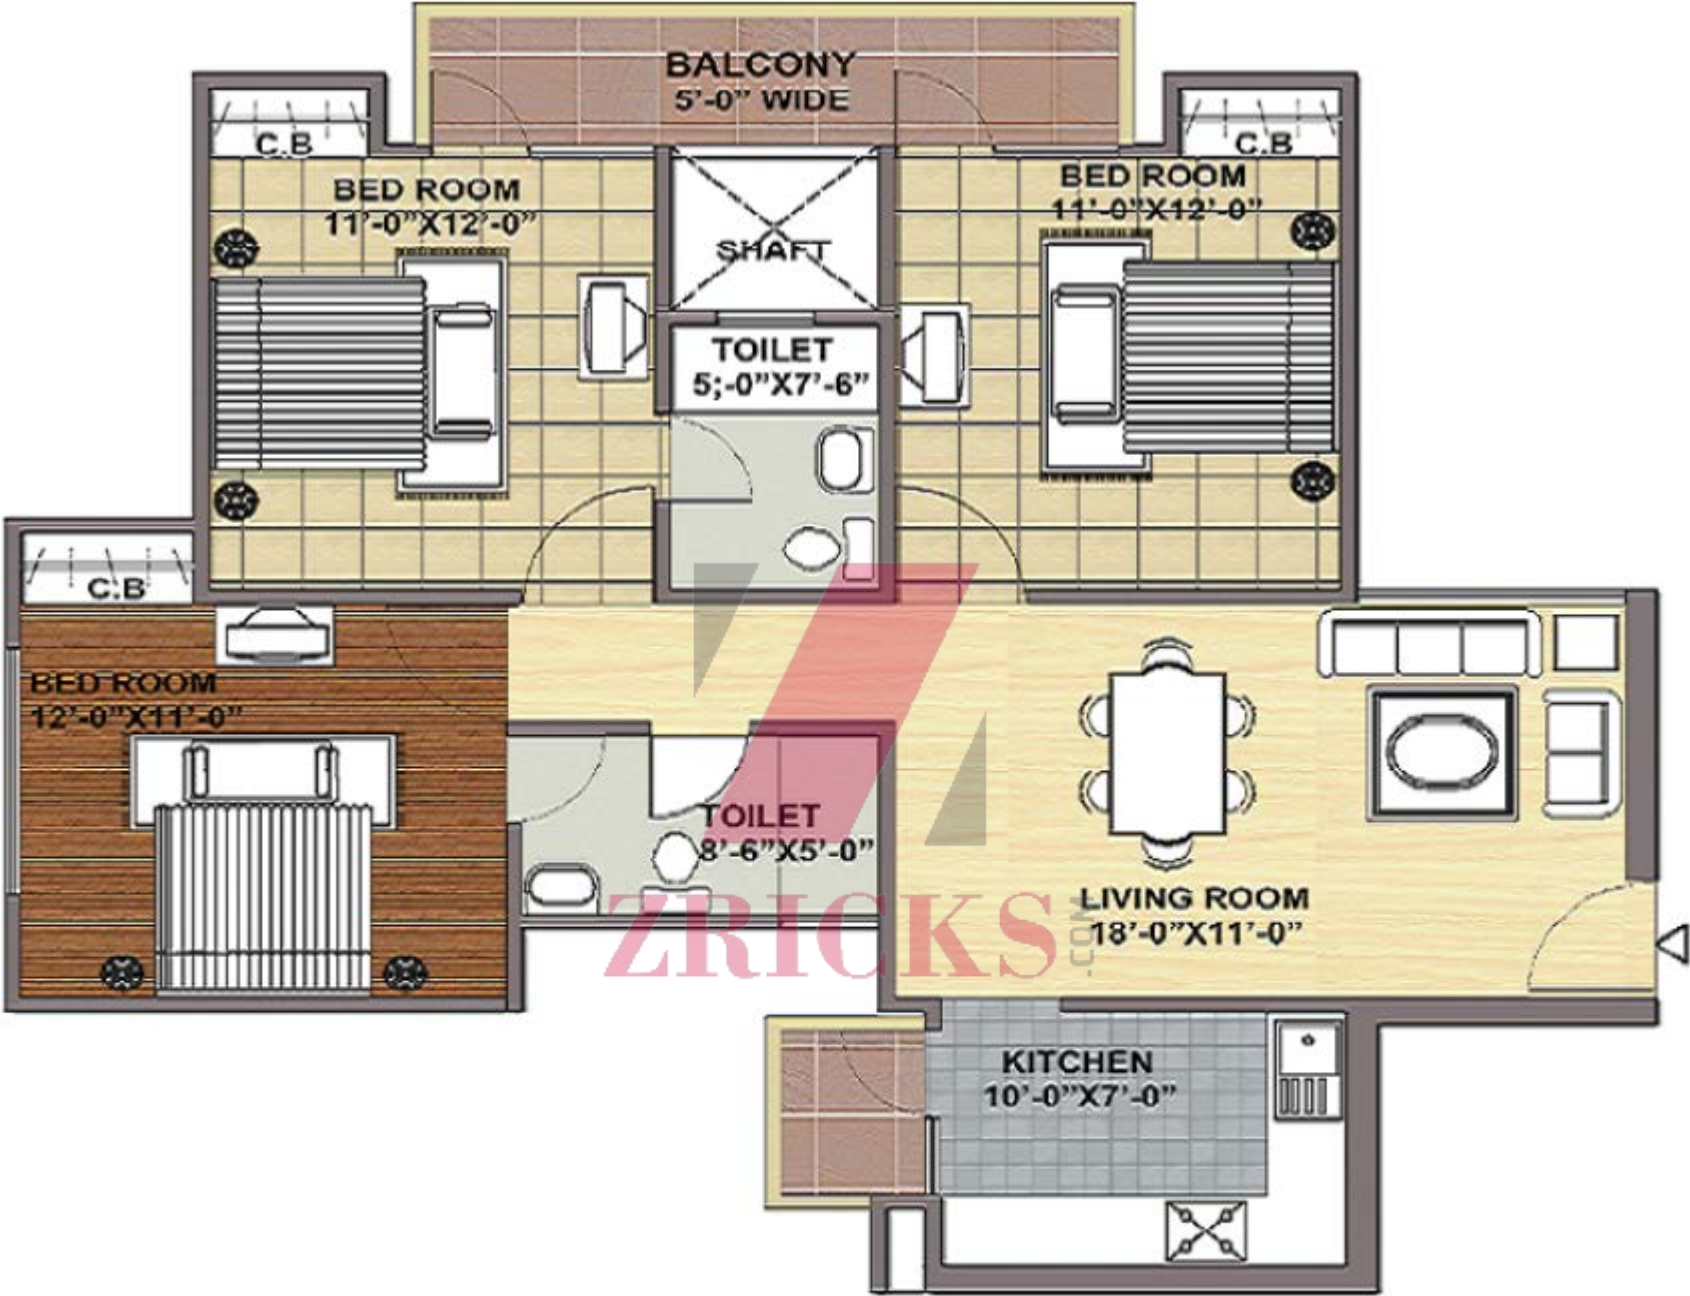

MaxHeights

ZBRICKS^{COM}

My Floors

ZRICKS.COM

Type - F
Typical Unit Plan
3BHK
Super Area 1395 Sq. Ft.

Type - E
Typical Unit Plan
3 BHK
Super Area - 1495 Sq. Ft.

Type - E
Typical Unit Plan
3 BHK
Super Area - 1495 Sq. Ft.