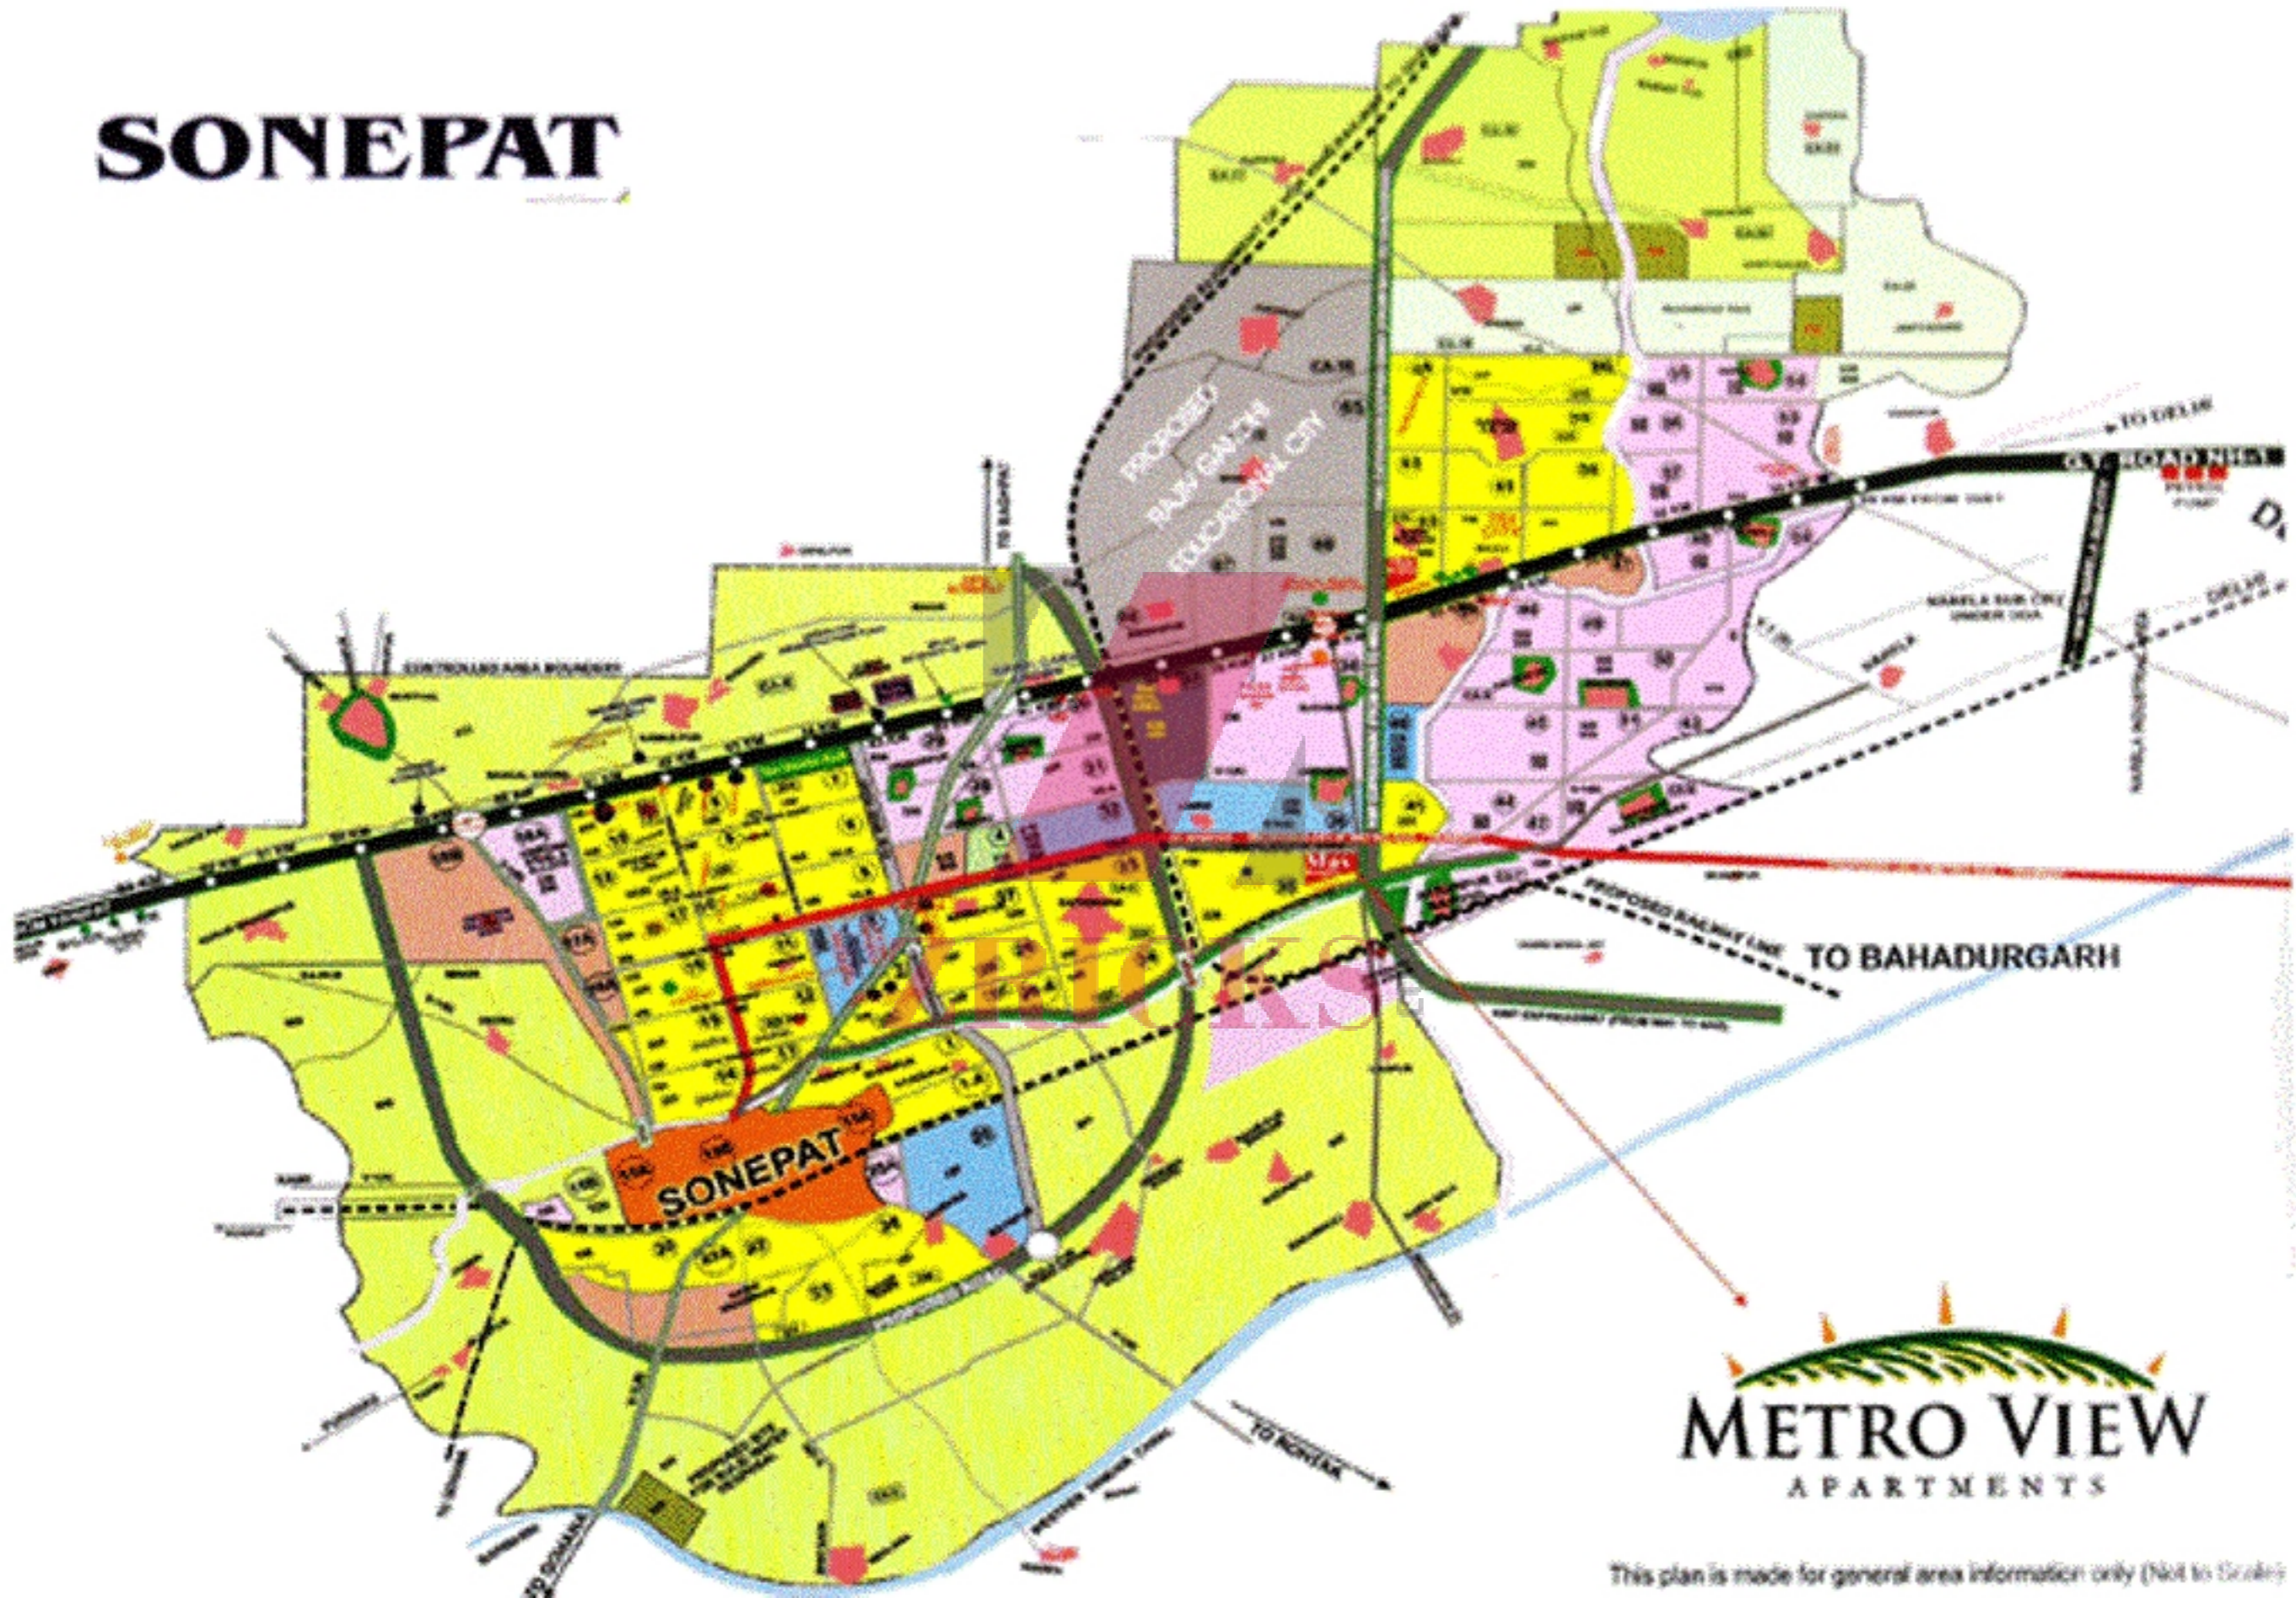

SONEPAT

METRO VIEW
APARTMENTS

This plan is made for general area information only (Not to Scale)