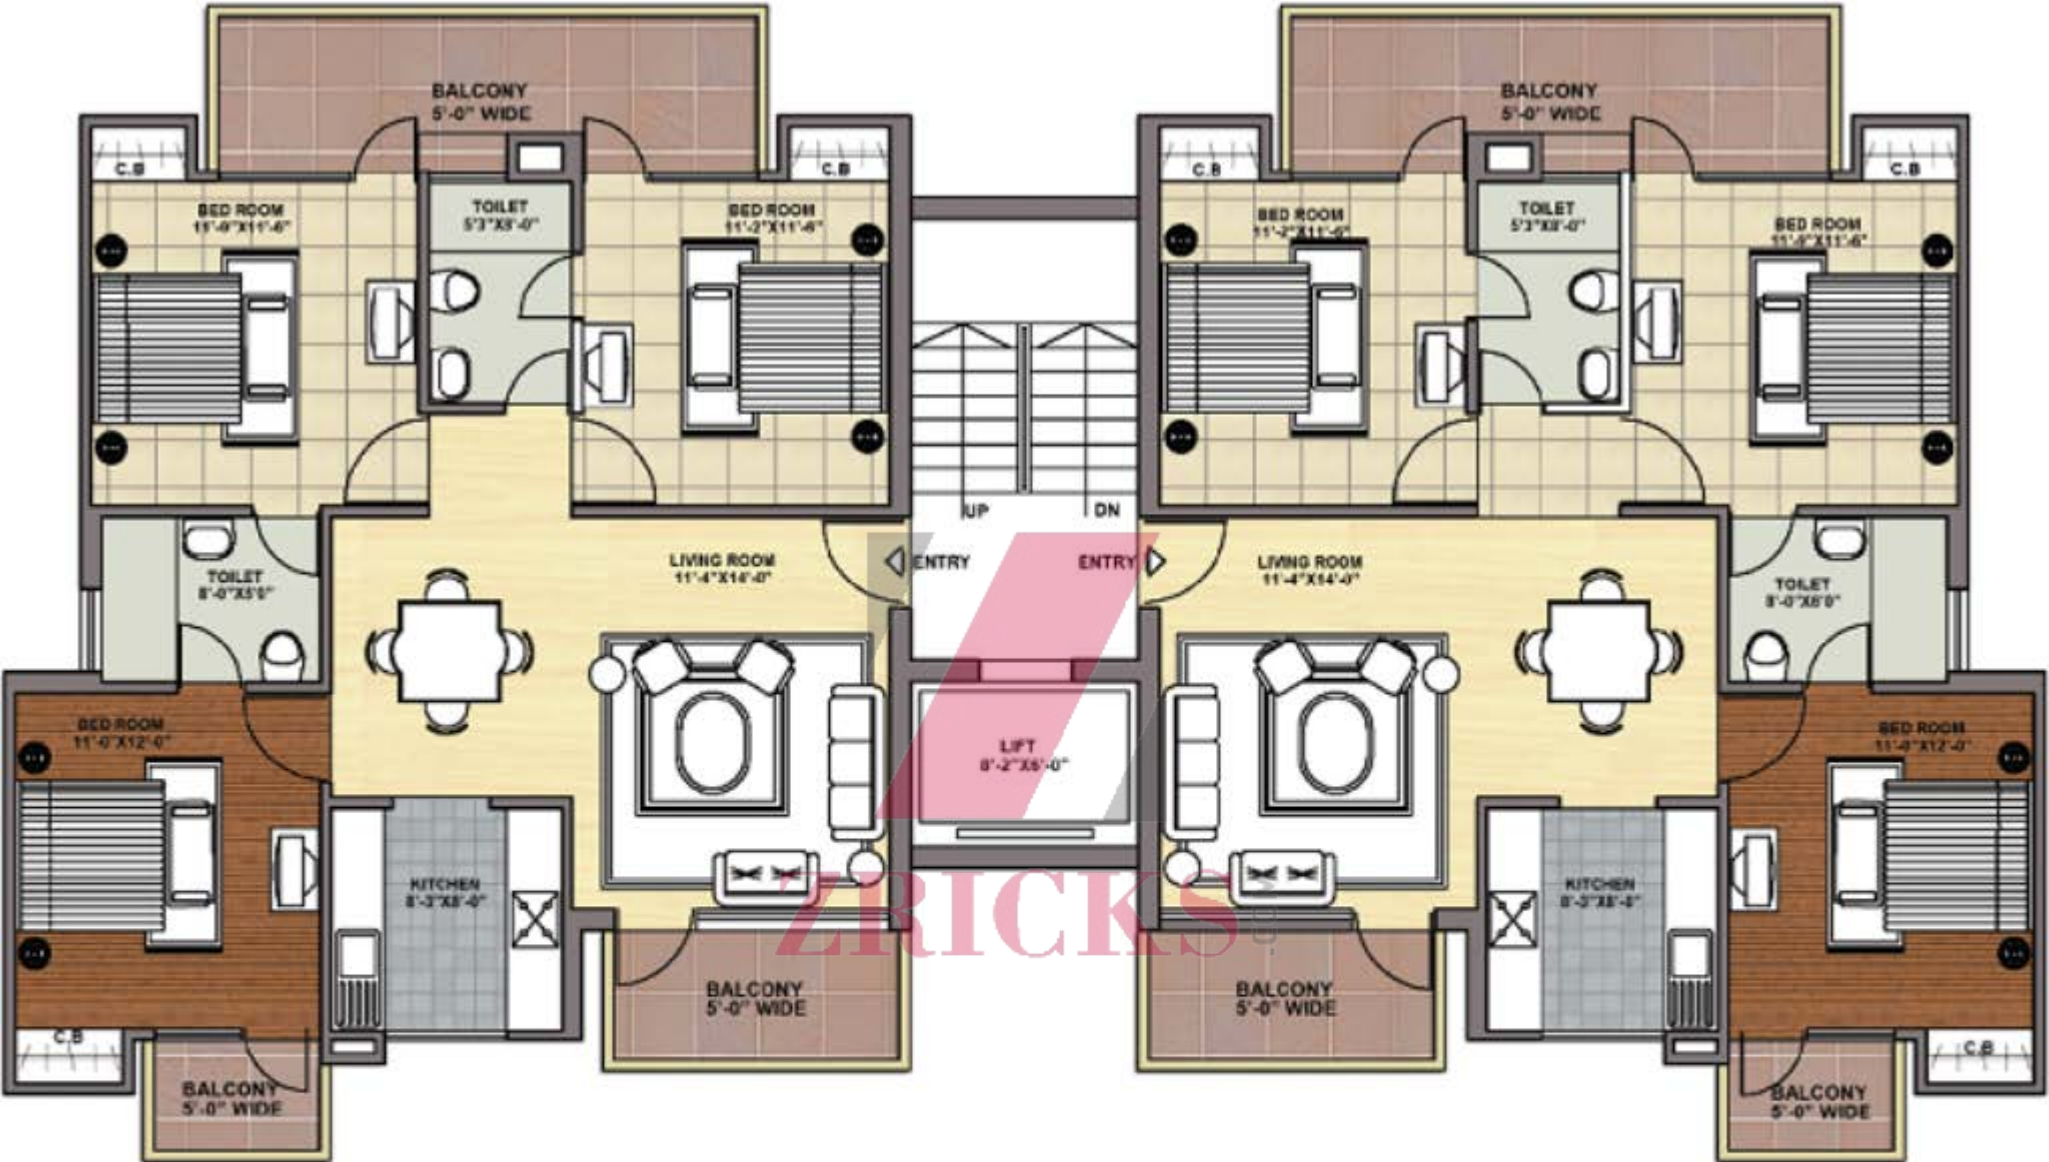

MaxHeights

ZBRICKS^{COM}

My Floors

ZRICKS.COM

Type - F
Typical Unit Plan
3BHK
Super Area 1395 Sq. Ft.

Type - E
Typical Unit Plan
3 BHK
Super Area - 1495 Sq. Ft.

Type - E
Typical Unit Plan
3 BHK
Super Area - 1495 Sq. Ft.