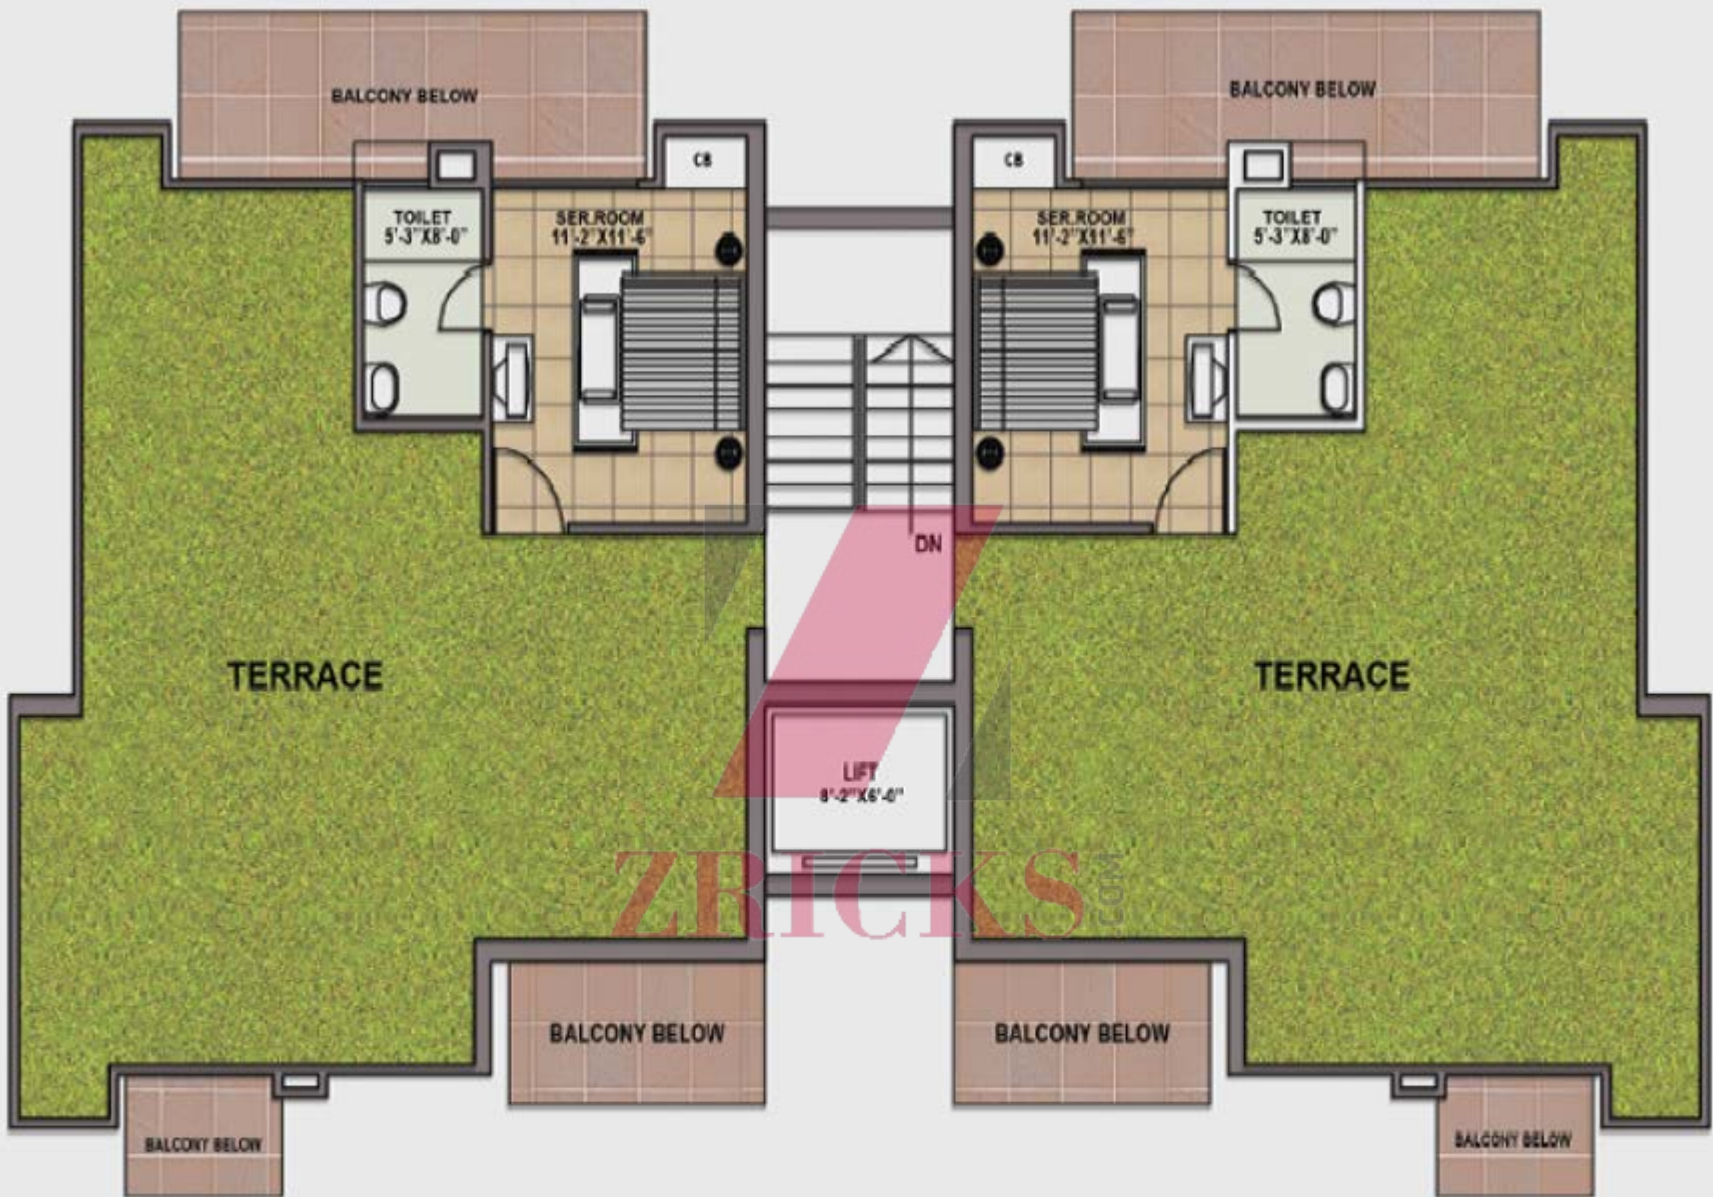

MaxHeights

ZBRICKS^{COM}

My Floors

ZRICKS.COM

Type - F
Typical Unit Plan
3BHK
Super Area 1395 Sq. Ft.

Type - E
Typical Unit Plan
3 BHK
Super Area - 1495 Sq. Ft.

Type - E
Typical Unit Plan
3 BHK
Super Area - 1495 Sq. Ft.