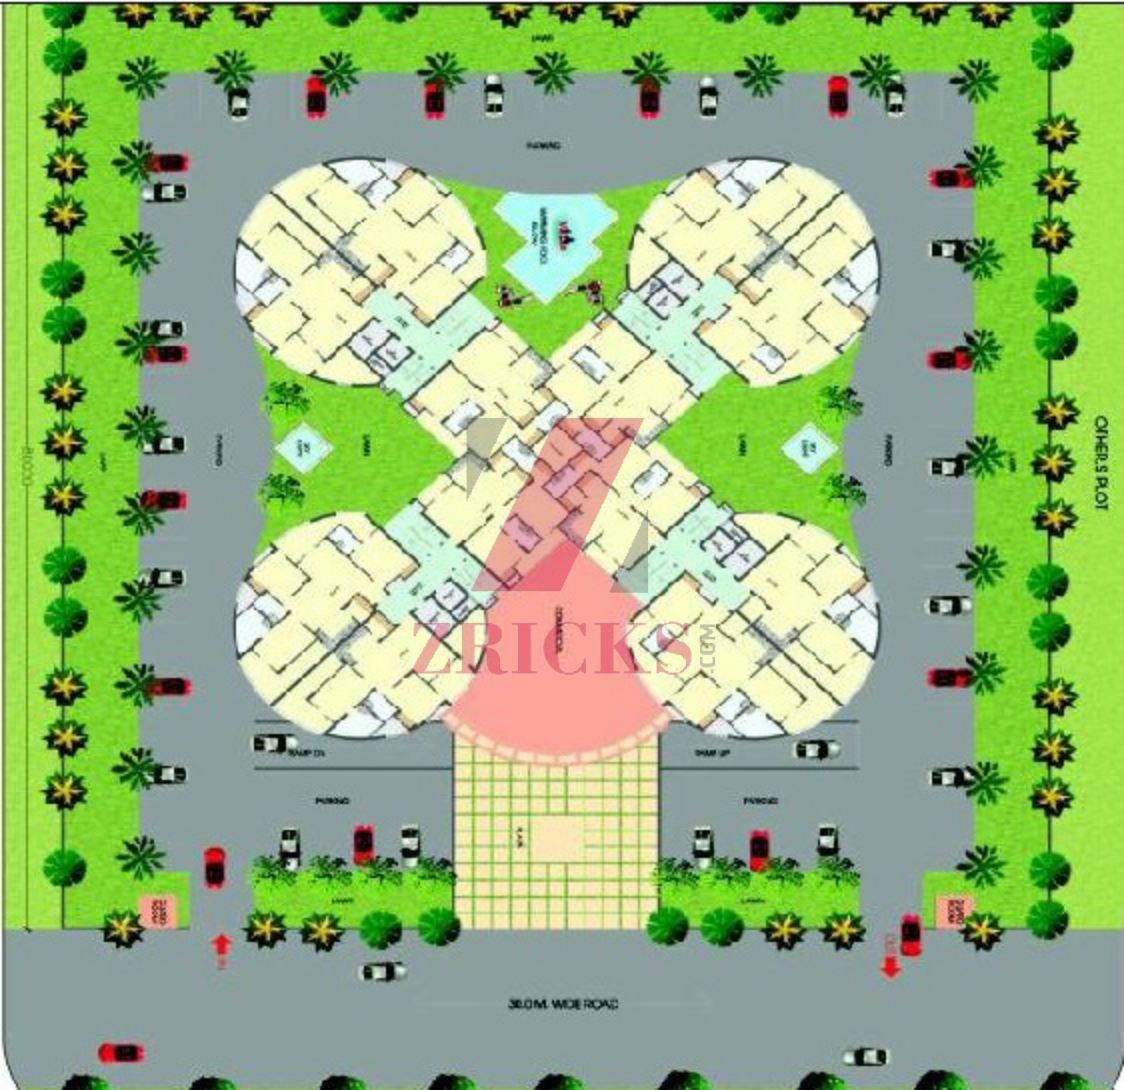

Acacia Valley

ZRICKS .COM

ZIRCKS

ZRICKS

COM

ZRICKS

Two Bedroom Apartment

(Type - 2A)

Super Area -

Area -

Two Bedroom Apartment

(Type - 2)

Super Area -

Area -

2
BHK

3
BHK

Three Bedroom Apartment (Type - 1)

Super Area - 1760 Sq. Ft.

PARKING

COMMON AREA

COMMON AREA

COMMON AREA

COMMON AREA

COMMON AREA

COMMON AREA

36.0M WIDE ROAD

OTHER'S PLOT

TRICKS