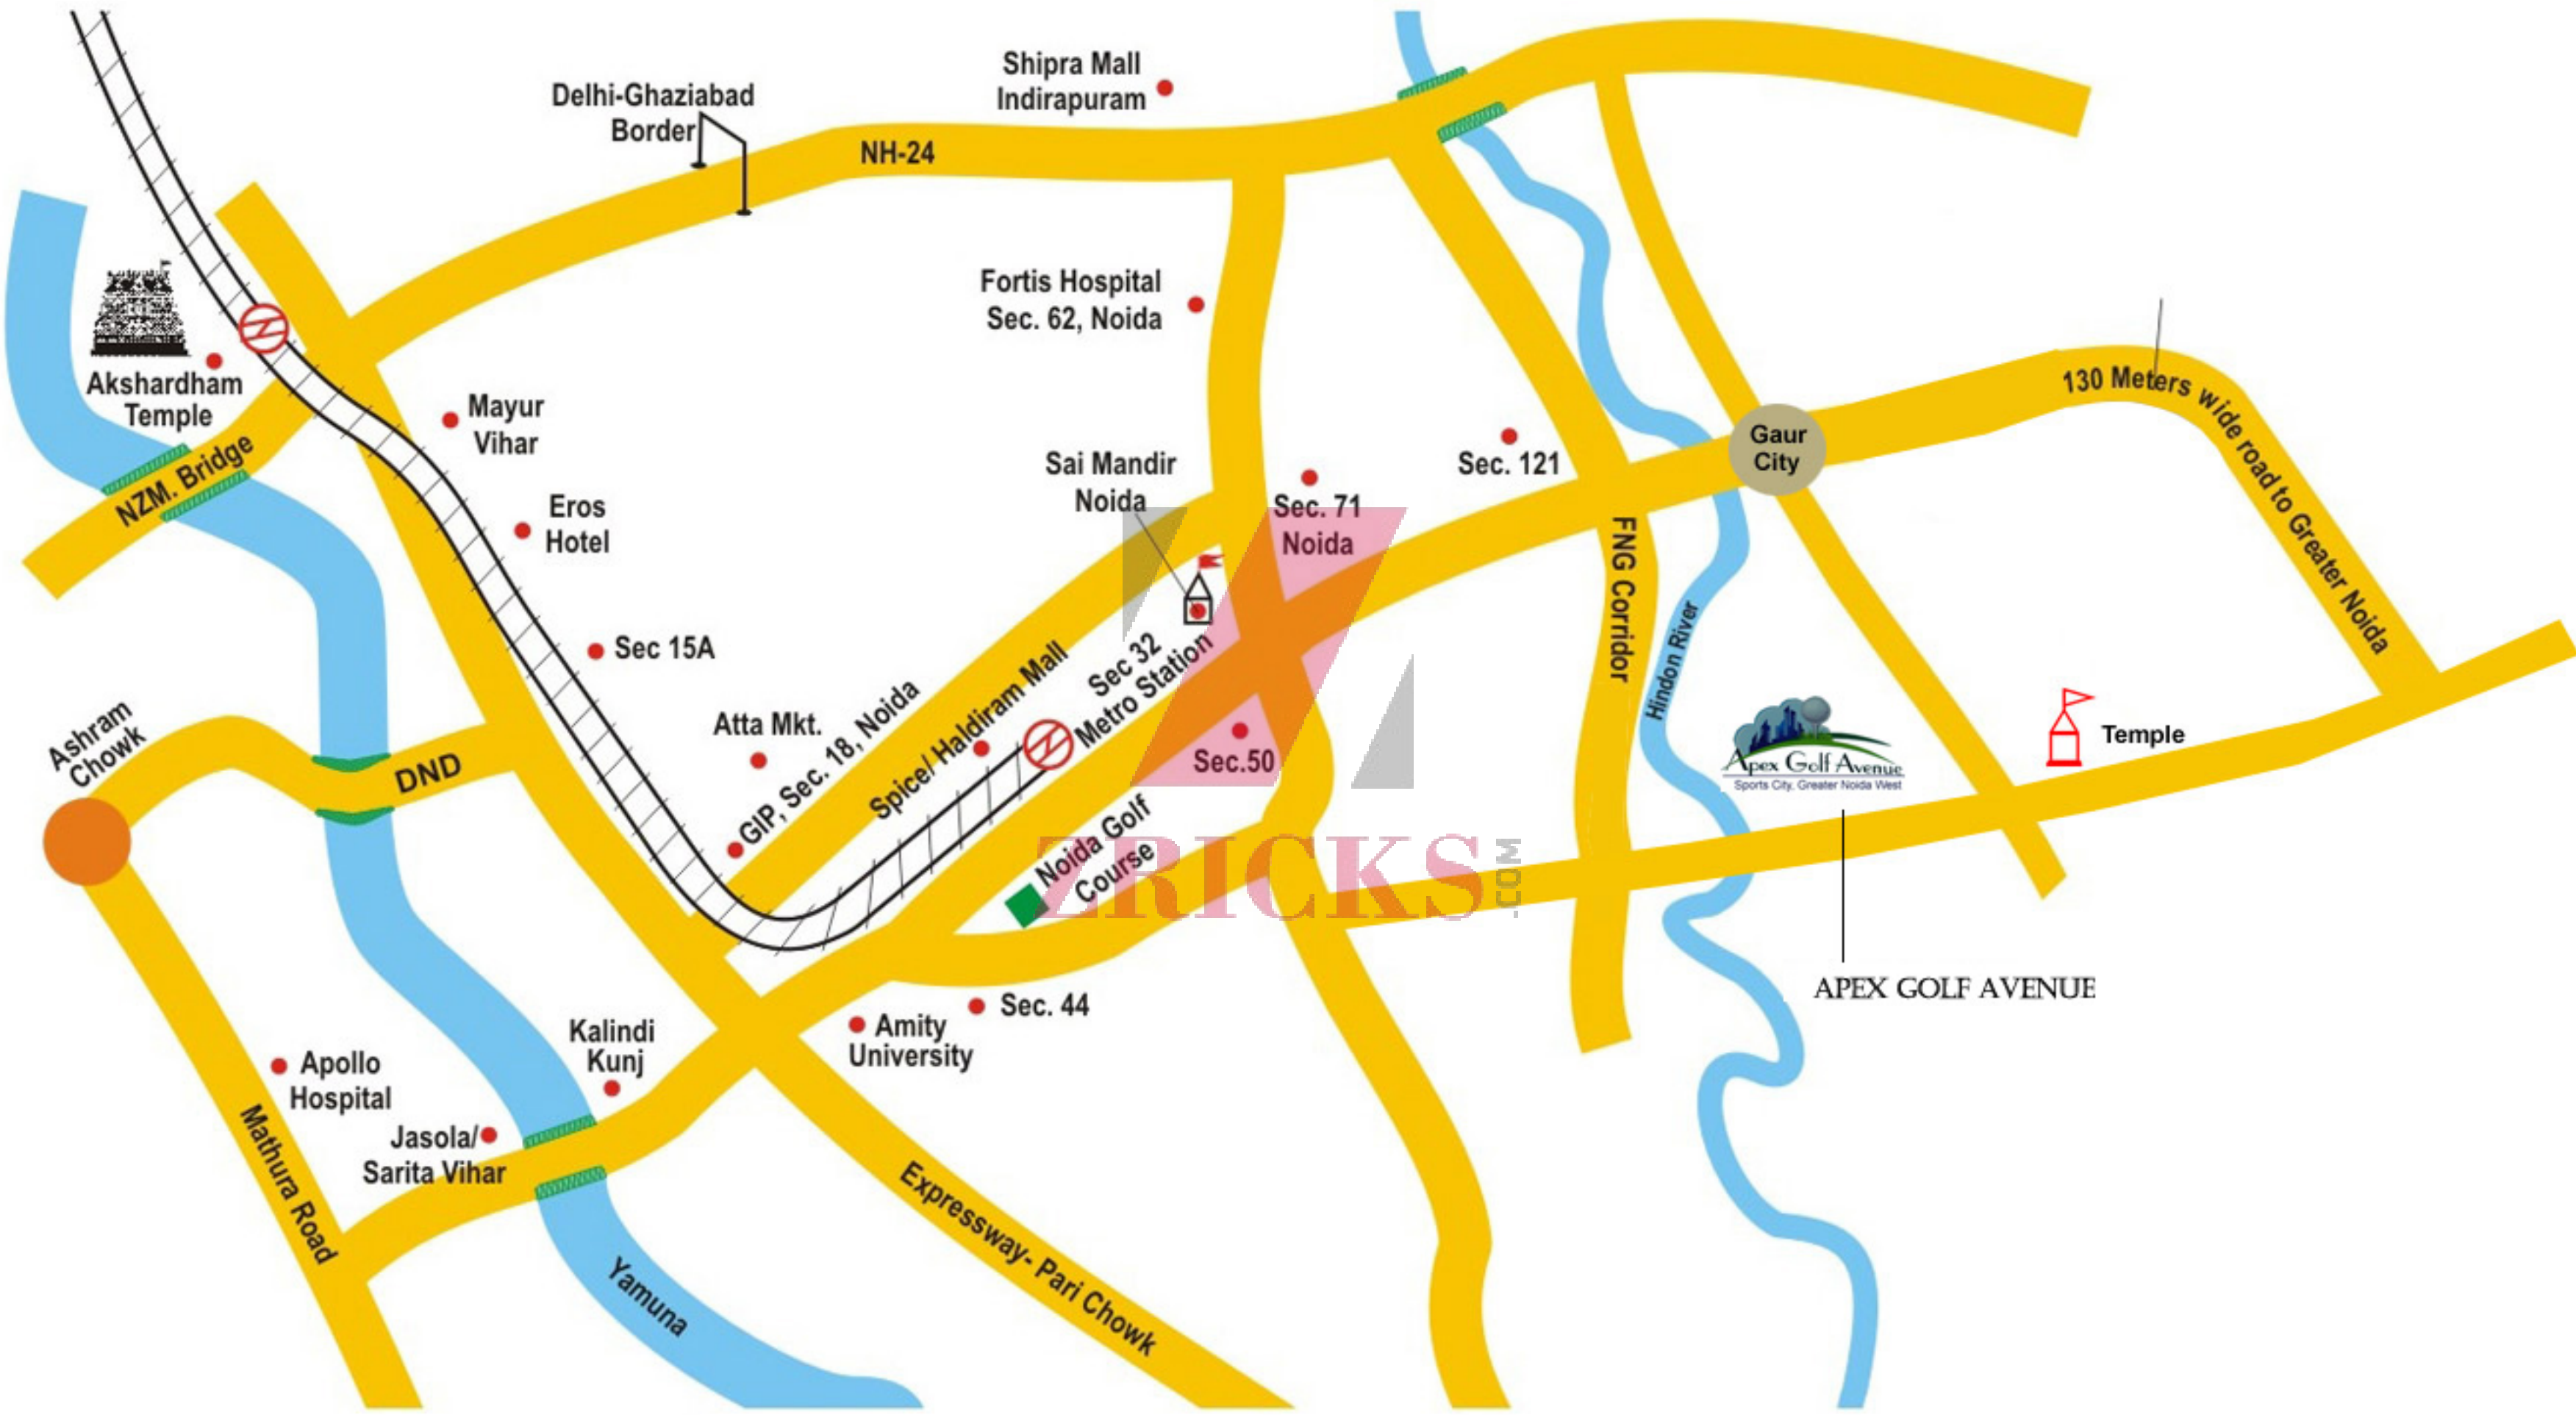

Sports City, Greater Noida West

ZRICKS.COM

ZIRICKS.COM

Delhi-Ghaziabad Border

Shipra Mall Indrapuram

Fortis Hospital Sec. 62, Noida

Akshardham Temple

Mayur Vihar

Eros Hotel

Sai Mandir Noida

Sec. 121

Gaur City

130 Meters wide road to Greater Noida

NZM. Bridge

Sec 15A

Sec. 71 Noida

FNG Corridor

Hindon River

Temple

Ashram Chowk

DND

Atta Mkt.

GIP, Sec. 18, Noida

Sec 32 Metro Station

Sec.50

Apex Golf Avenue Sports City, Greater Noida West

Noida Golf Course

TRICKS.COM

APEX GOLF AVENUE

Apollo Hospital

Kalindi Kunj

Amity University