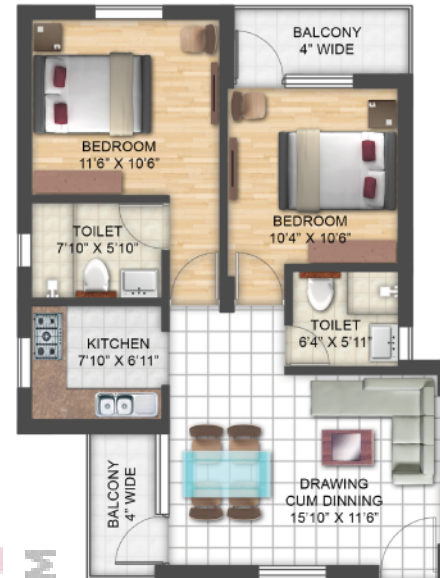

Aryans **The Habitat**
 Bhiwadi
 1 BHK | 2 BHK | 3 BHK

Arvans
The Habitat

Bhiwadi

1 BHK | 2 BHK | 3 BHK

ZRICKS

FLOOR PLANS

3 BHK Unit Plan
Area : 1250 SQ. FT. (APPROX)

Arvans
The Habitat
Bhiwadi
1 BHK | 2 BHK | 3 BHK

ZRICKS.COM

2 BHK Unit Plan Type 1
Area : 845 SQ. FT. (APPROX)

FLOOR PLAN

2 BHK Unit Plan Type 2

Area : 875 SQ. FT. (APPROX)

1 BHK Unit Plan
Area : 605 SQ. FT. (APPROX)

SPECIFICATIONS

LIVING / DINING HALL