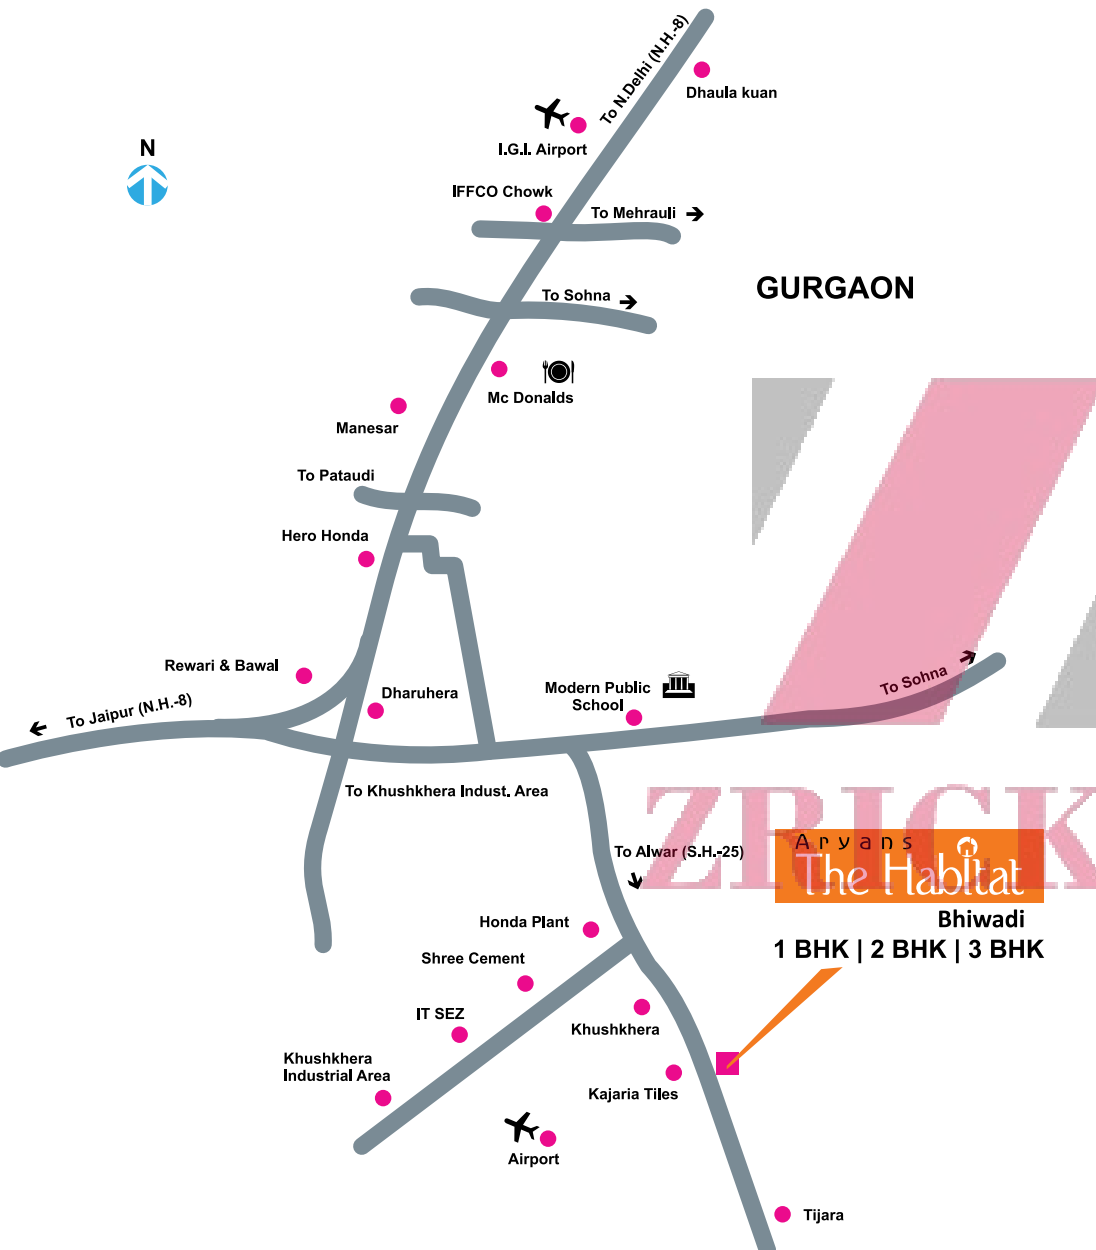

GURGAON

Arvans
The Habitat
Bhiwadi
1 BHK | 2 BHK | 3 BHK

Arvans
The Habitat
Bhiwadi
1 BHK | 2 BHK | 3 BHK

LEVERAGE THE FUTURE

- Close to declared airport
- 45 mins drive from the IFFCO Chowk metro station, Gurgaon
- Easily accessible from NH-8
- Huge industrial area around the project
- Top investment hotspot identified by the GOI
- Upcoming 4000 KM Delhi-Mumbai Freight Corridor