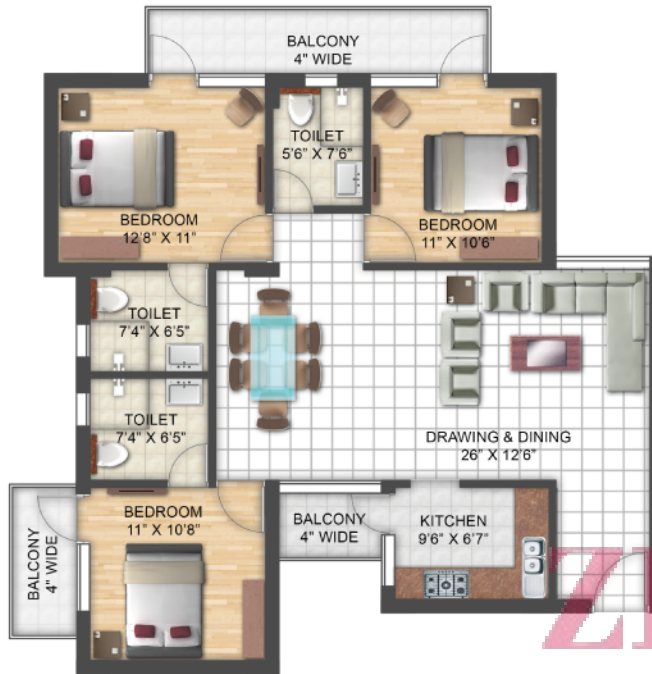

Aryans **The Habitat**
 Bhiwadi
 1 BHK | 2 BHK | 3 BHK

Arvans
The Habitat

Bhiwadi

1 BHK | 2 BHK | 3 BHK

ZRICKS

FLOOR PLANS

3 BHK Unit Plan
Area : 1250 SQ. FT. (APPROX)

Arvans
The Habitat
Bhiwadi
1 BHK | 2 BHK | 3 BHK

ZRICKS.COM

2 BHK Unit Plan Type 1
Area : 845 SQ. FT. (APPROX)

FLOOR PLAN

2 BHK Unit Plan Type 2

Area : 875 SQ. FT. (APPROX)

1 BHK Unit Plan
Area : 605 SQ. FT. (APPROX)

SPECIFICATIONS

LIVING / DINING HALL