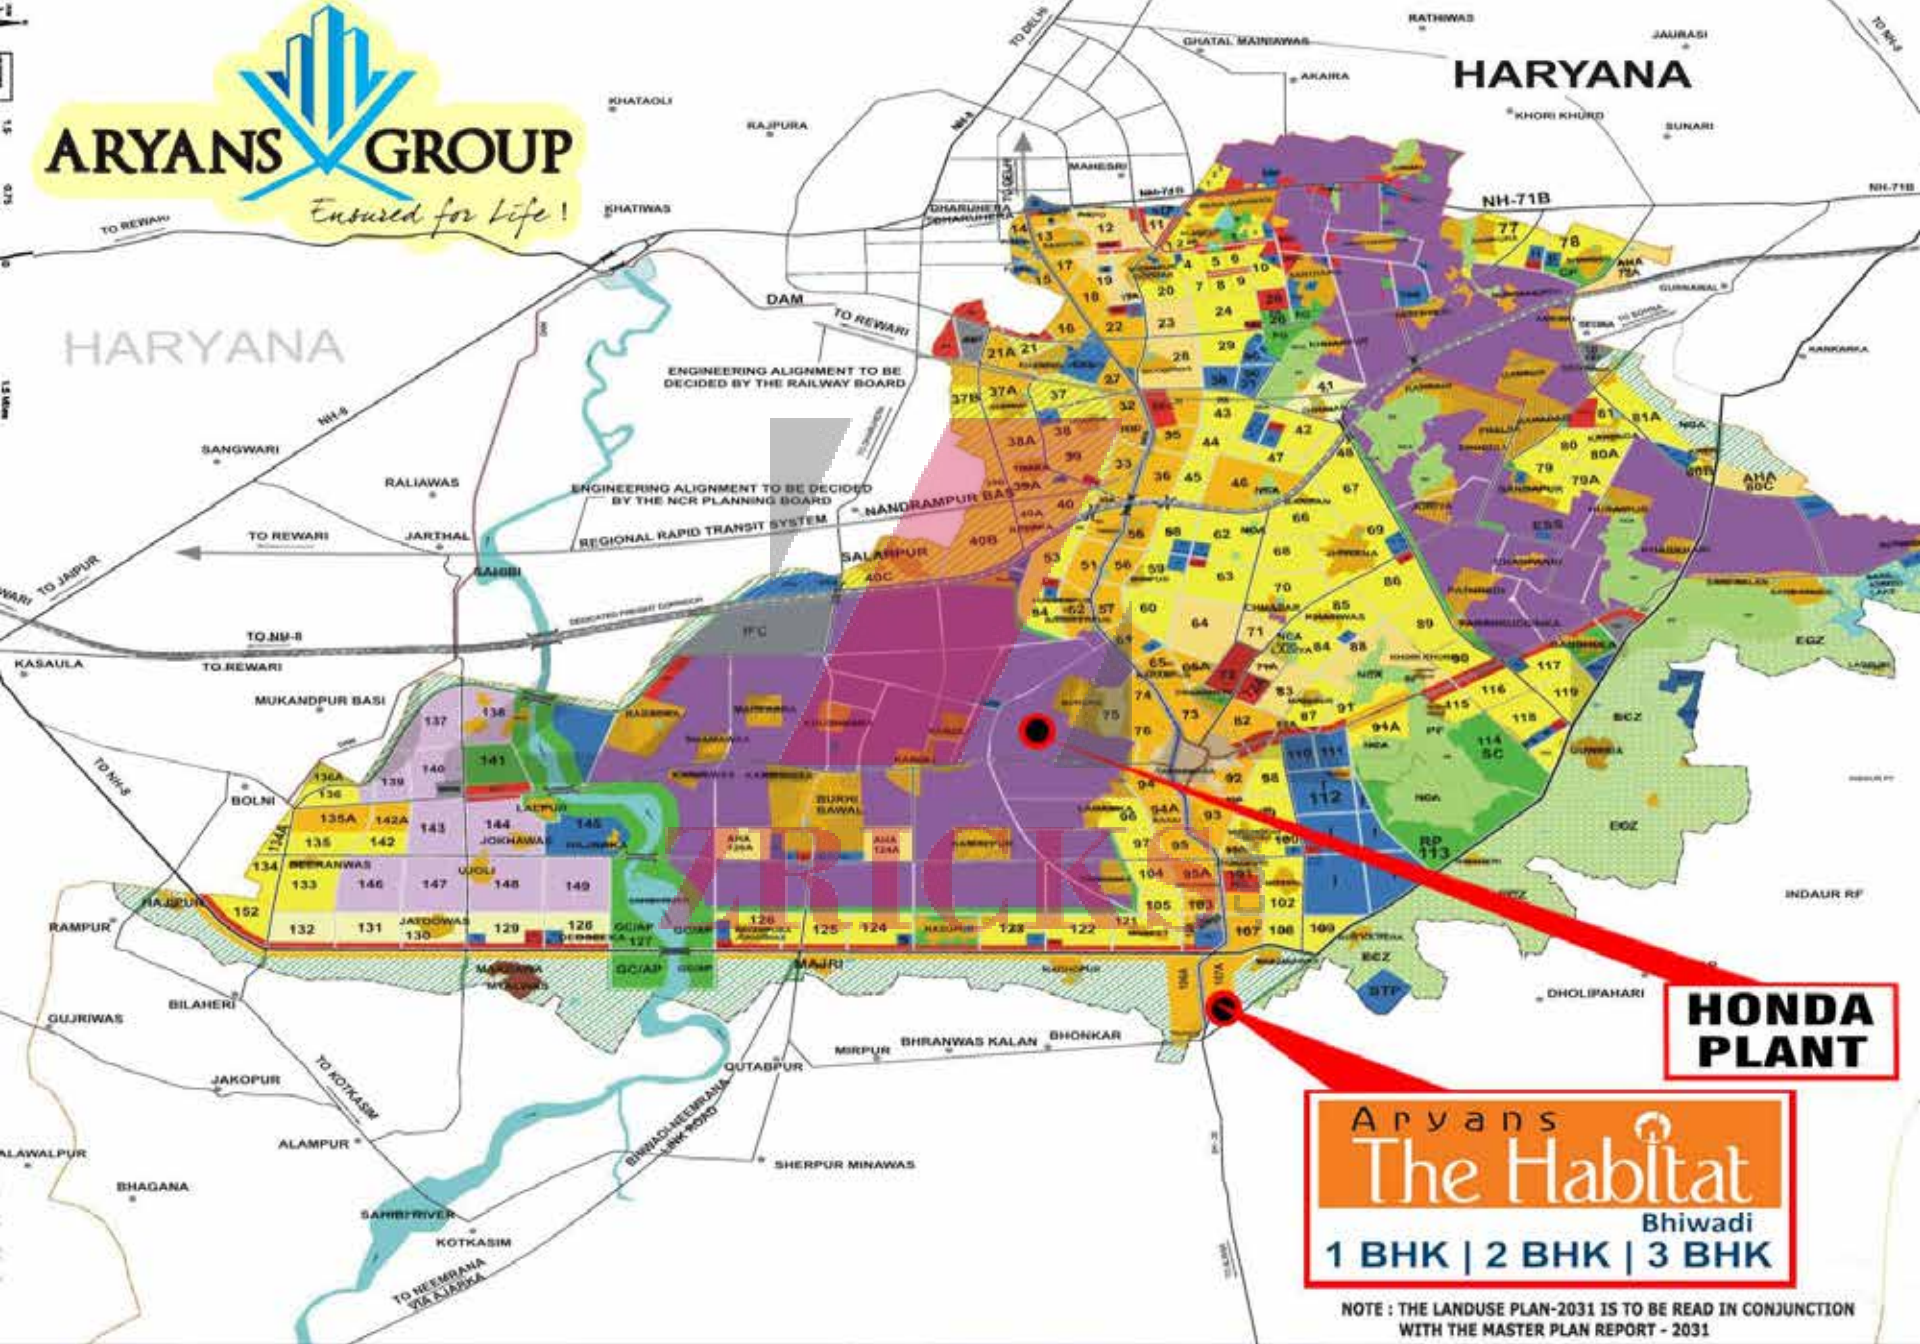

**HONDA
PLANT**

Aryans

The Habitat

Bhiwadi

1 BHK | 2 BHK | 3 BHK

NOTE : THE LANDUSE PLAN-2031 IS TO BE READ IN CONJUNCTION WITH THE MASTER PLAN REPORT - 2031