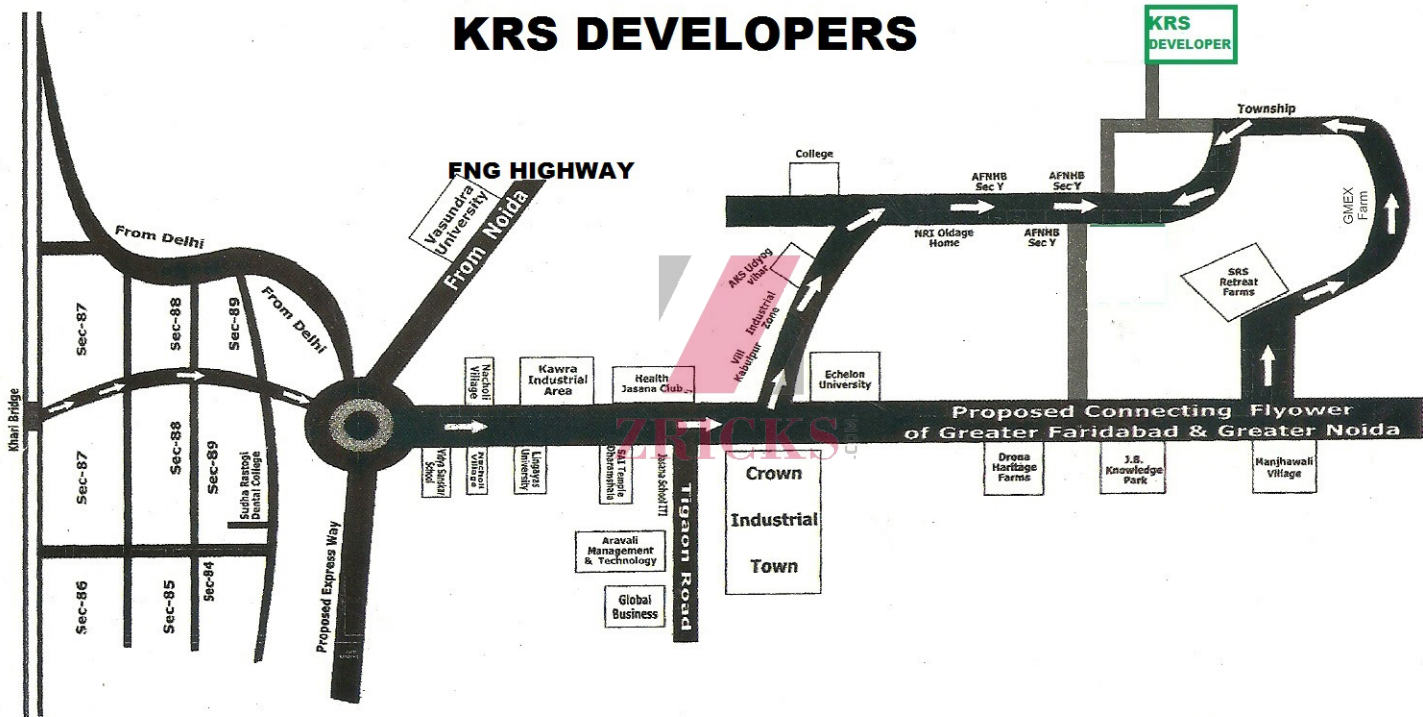

KRS DEVELOPERS