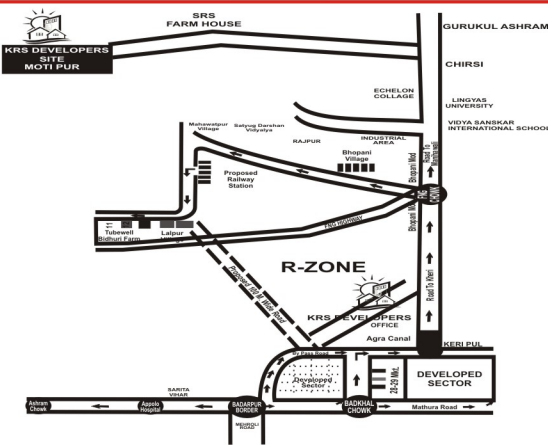

KRS DEVELOPERS SITE MAP