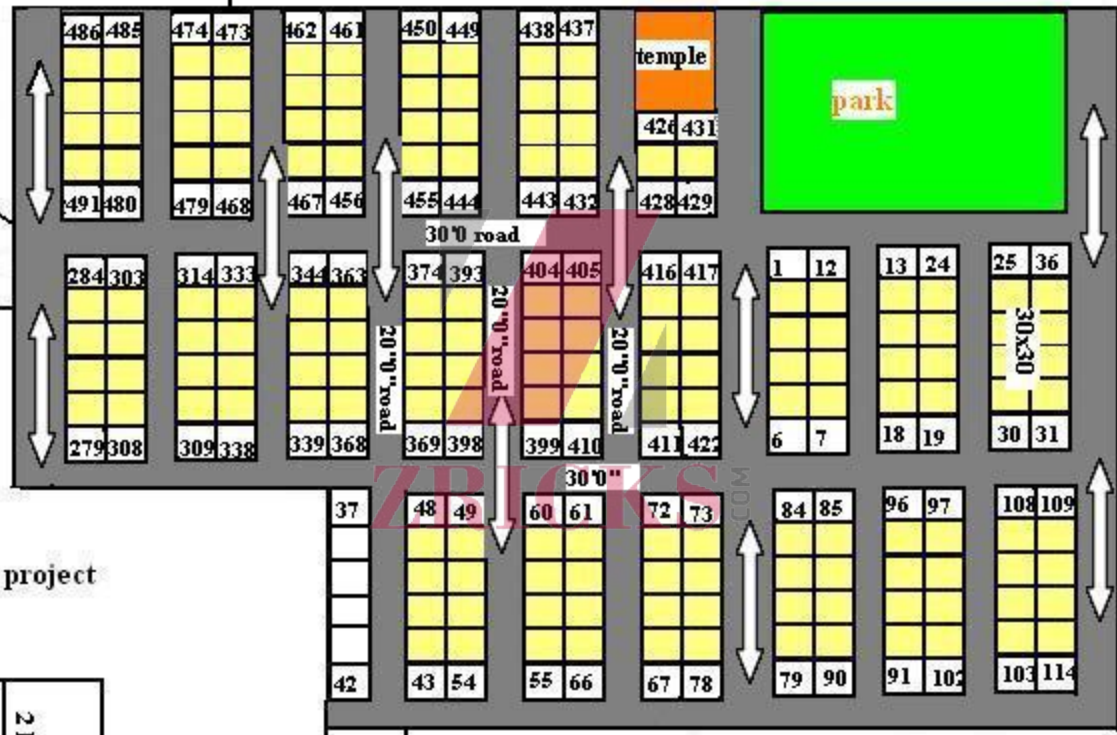

pari chowk

noida -gr noida expresway 6 lane highway

sector 150

sold project

fng

2 km

krs developers block-d motipur gr noida

Naval housing board

gr noida motipur land

srs farm house

gr faridabad chirsi

proposed faridabad -dankaur 6 lane highway

792

KRS DEVELOPERS SITE MAP

KRS DEVELOPERS

Specification

Total project in 10 acres. Project develop in block wise a b block sold out. new block currently launch in 10 acres. In a, B, block development approx. Park temple . Motipur location greater faridabad and greater noida border area.

Project krs township motipur greater noida)

Township project in 10 acres.

Plot size - 50 sq yd to 300 sq yd

10% extra for corner plot's & park facing plot's

Registry charges extra

External road - 30 feet

Internal road - 30, 20 feet.