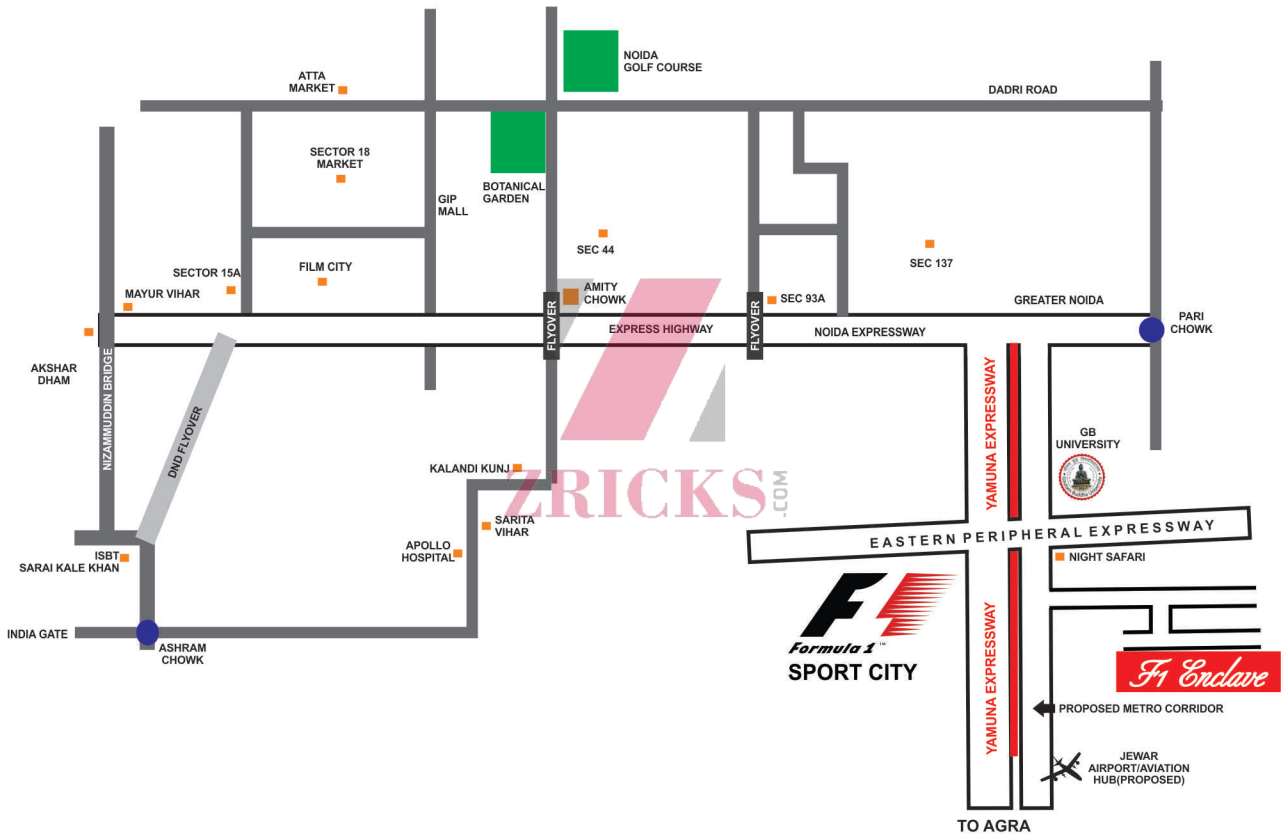

ZRICKS.COM

ZRICKS.COM

AREA STATEMENTS			
TYPES	NO OF UNITS	AREA IN YARDS	DIMENSION IN FEET
A	4	143	30'X43'
B	8	200	30'X60'
C	40	106	40'X24'
D	48	80	36'X20'
E	46	55	15'X33'
TOTAL	146		

Specification

Home \ F1 ENCLAVE

Yamuna Expressway , Greater Noida.

F1 Enclaves is an excellent 5 acre residential project proposed by HOMELINK DEVELOPER PVT. LTD. located at main Yamuna Expressway opposite F1 track (Budh International Circuit) F1 Enclave stretches the horizons of modern living to a fully self sufficient residential complex with infinite possibilities that promises to give you a entire world of happiness well being.