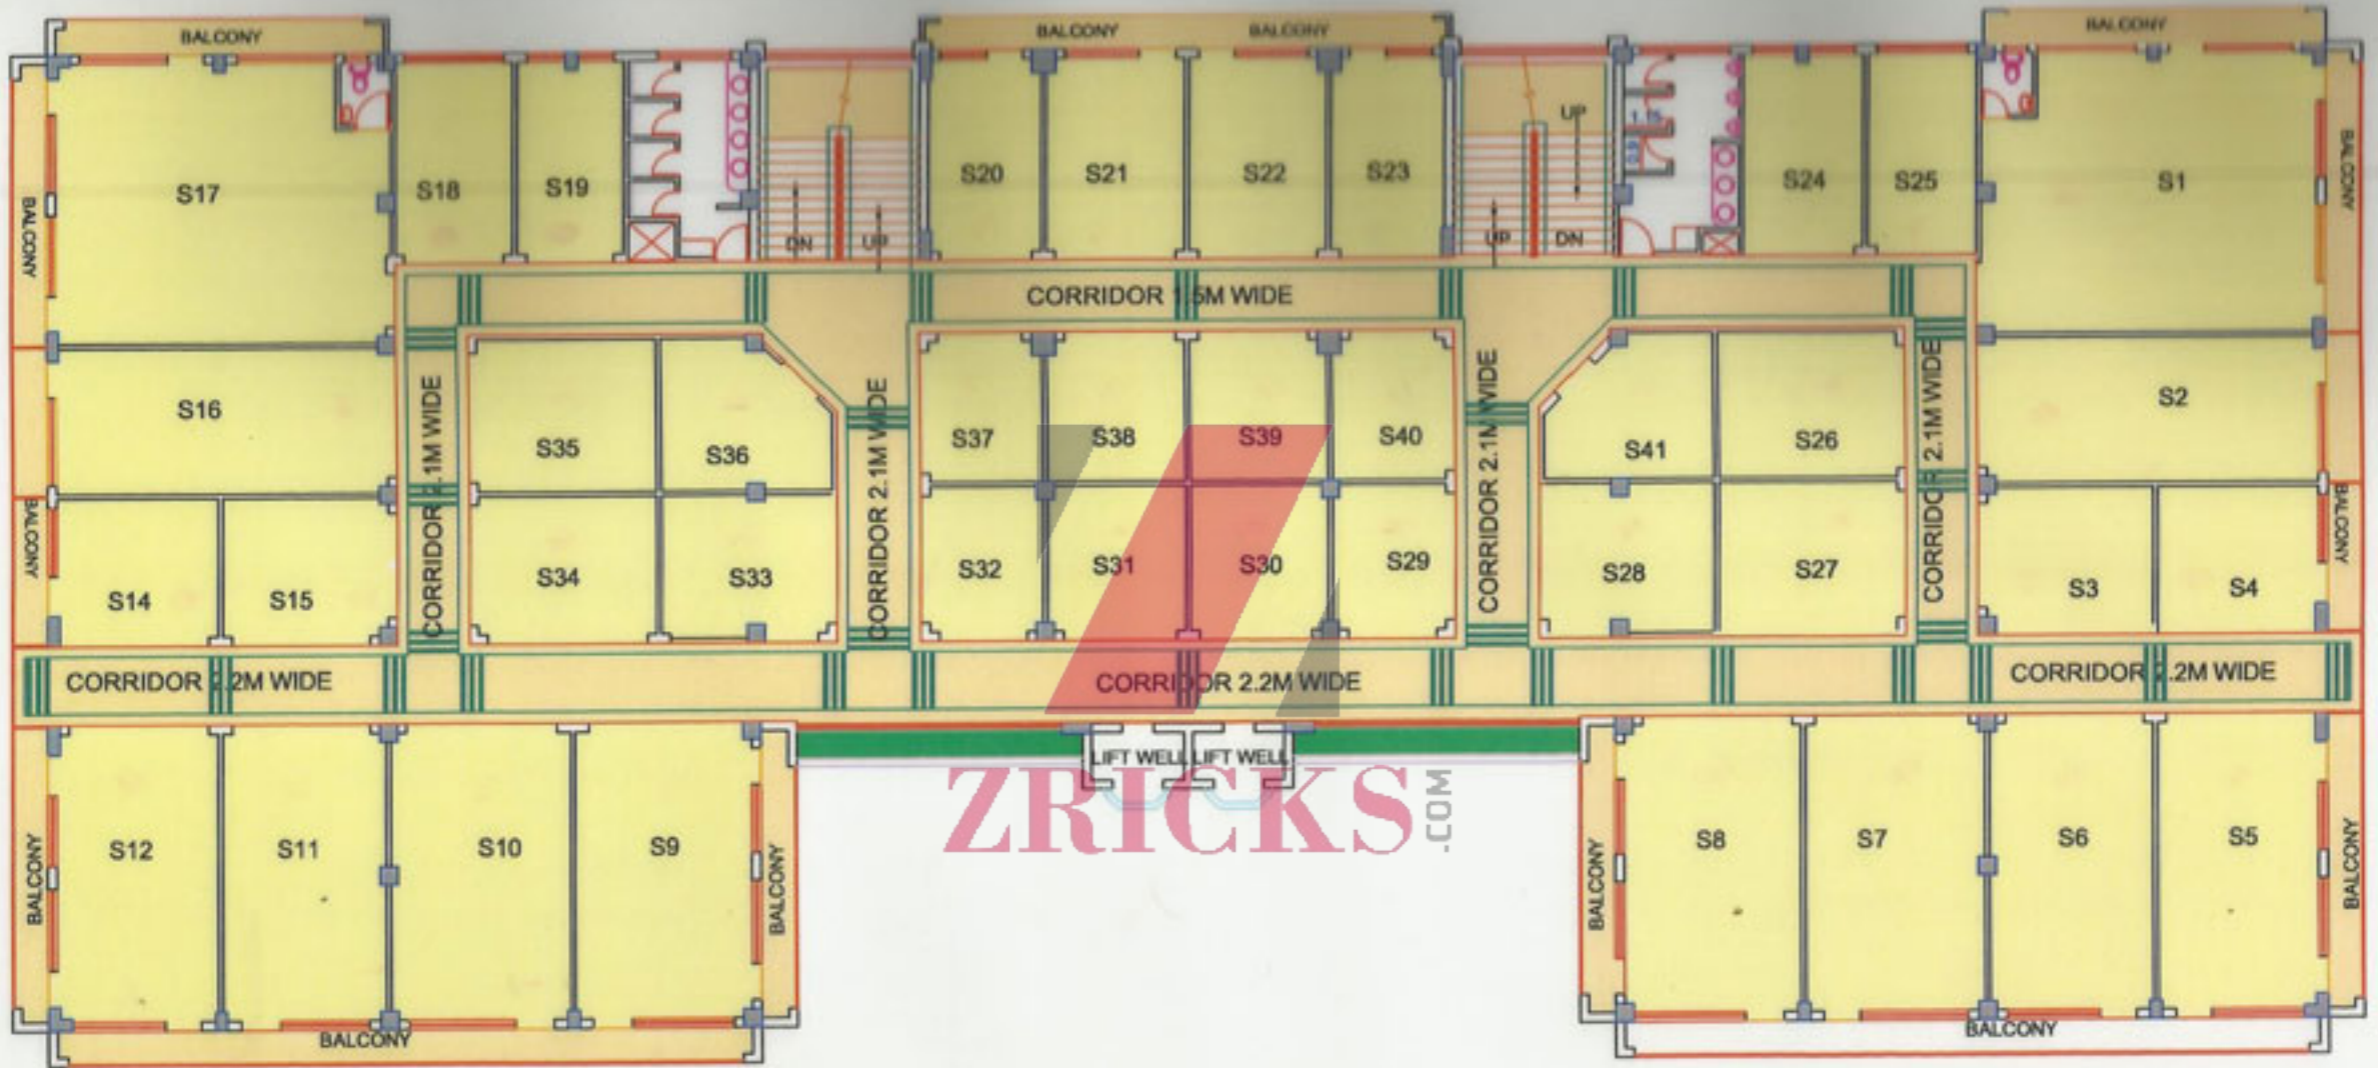

PROJECT
GREATER NOIDA SHOPPING PLAZA

AT PLOT NO S-7/1 SITE IV SURAJPUR KASNA
MAIN ROAD, GREATER NOIDA CITY.

PROMOTERS
**KRISHANA DEVELOPERS &
PROMOTERS**
38, GULMOHAR SHOPPING COMPLEX
SECTOR 15, NOIDA.

ARCHITECT
VASTUNIDHI ASSOCIATES
ARCHITECTS, PLANNERS & INTERIOR DESIGNERS
1136, SECTOR 37, NOIDA

DRG. TITLE
SECOND FLOOR PLAN

DATE	REV