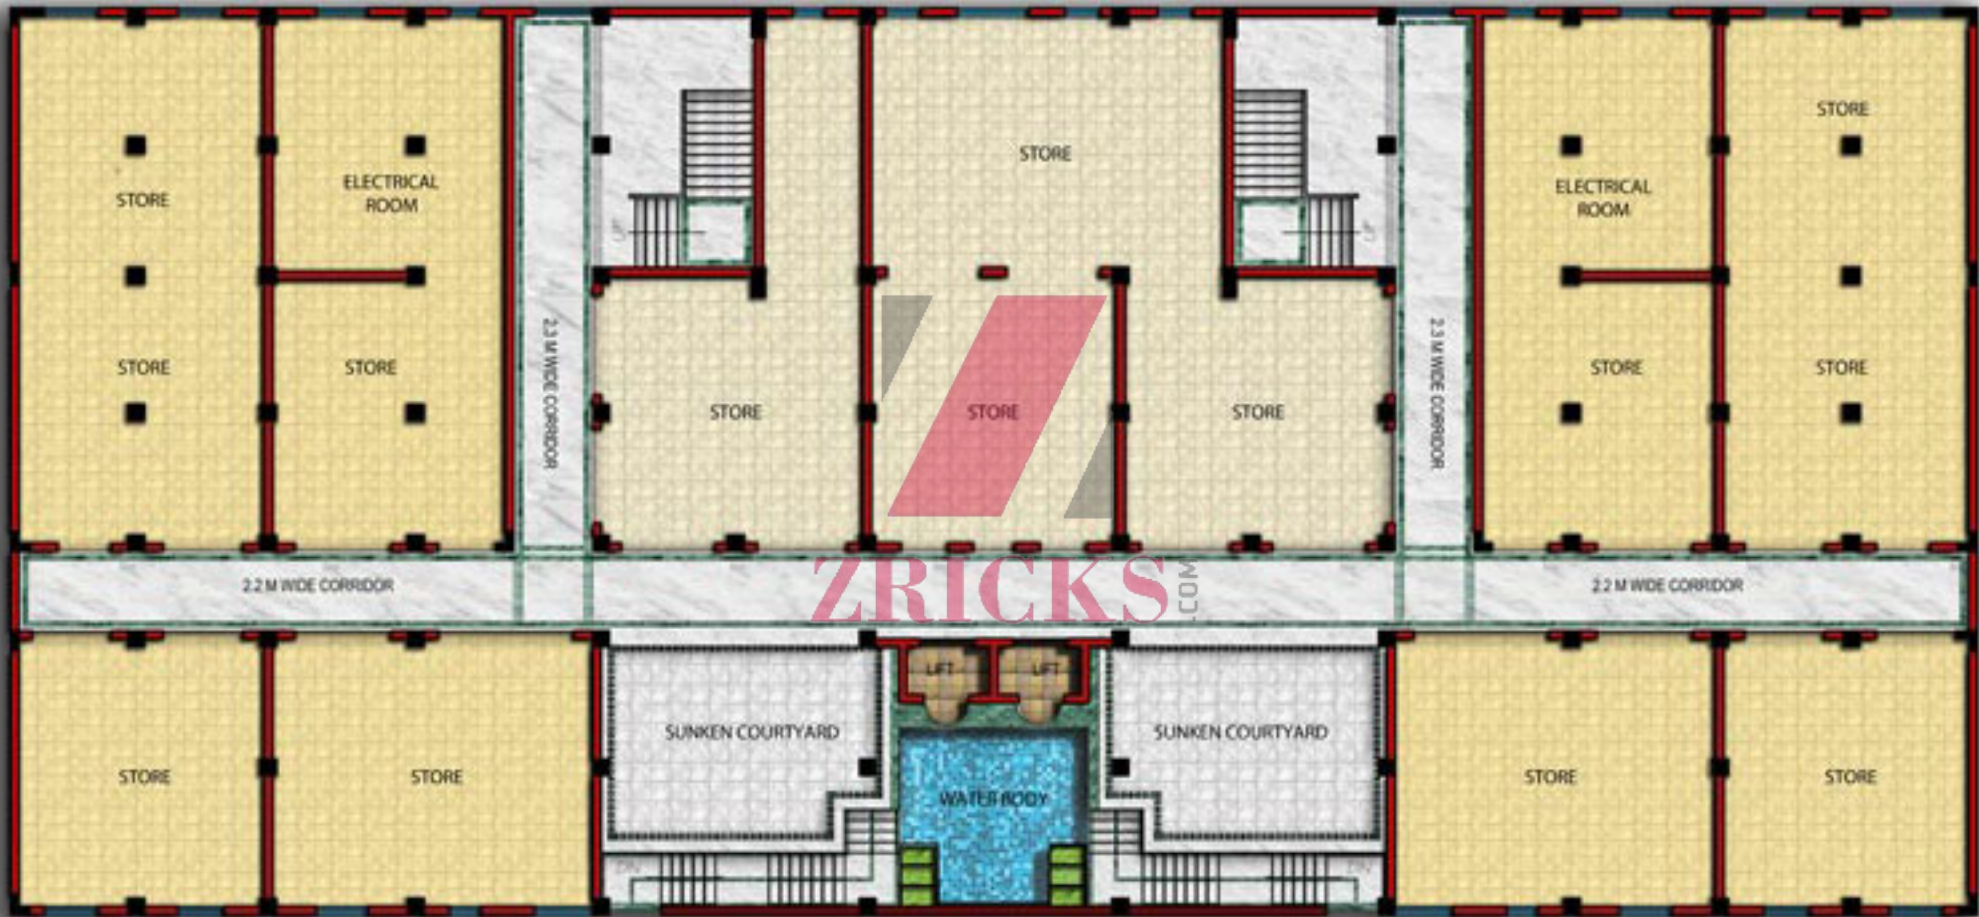

# GNS PLAZA IN GREATER NOIDA

LOWER GROUND FLOOR PLAN

**ZRICKS** DOM

PROJECT  
**GREATER NOIDA SHOPPING PLAZA**  
 AT PLOT NO S-7/1 SITE IV SURAJPUR KASNA  
 MAIN ROAD, GREATER NOIDA CITY.

PROMOTERS  
**KRISHANA DEVELOPERS & PROMOTERS**  
 38, GULMOHAR SHOPPING COMPLEX  
 SECTOR15, NOIDA.