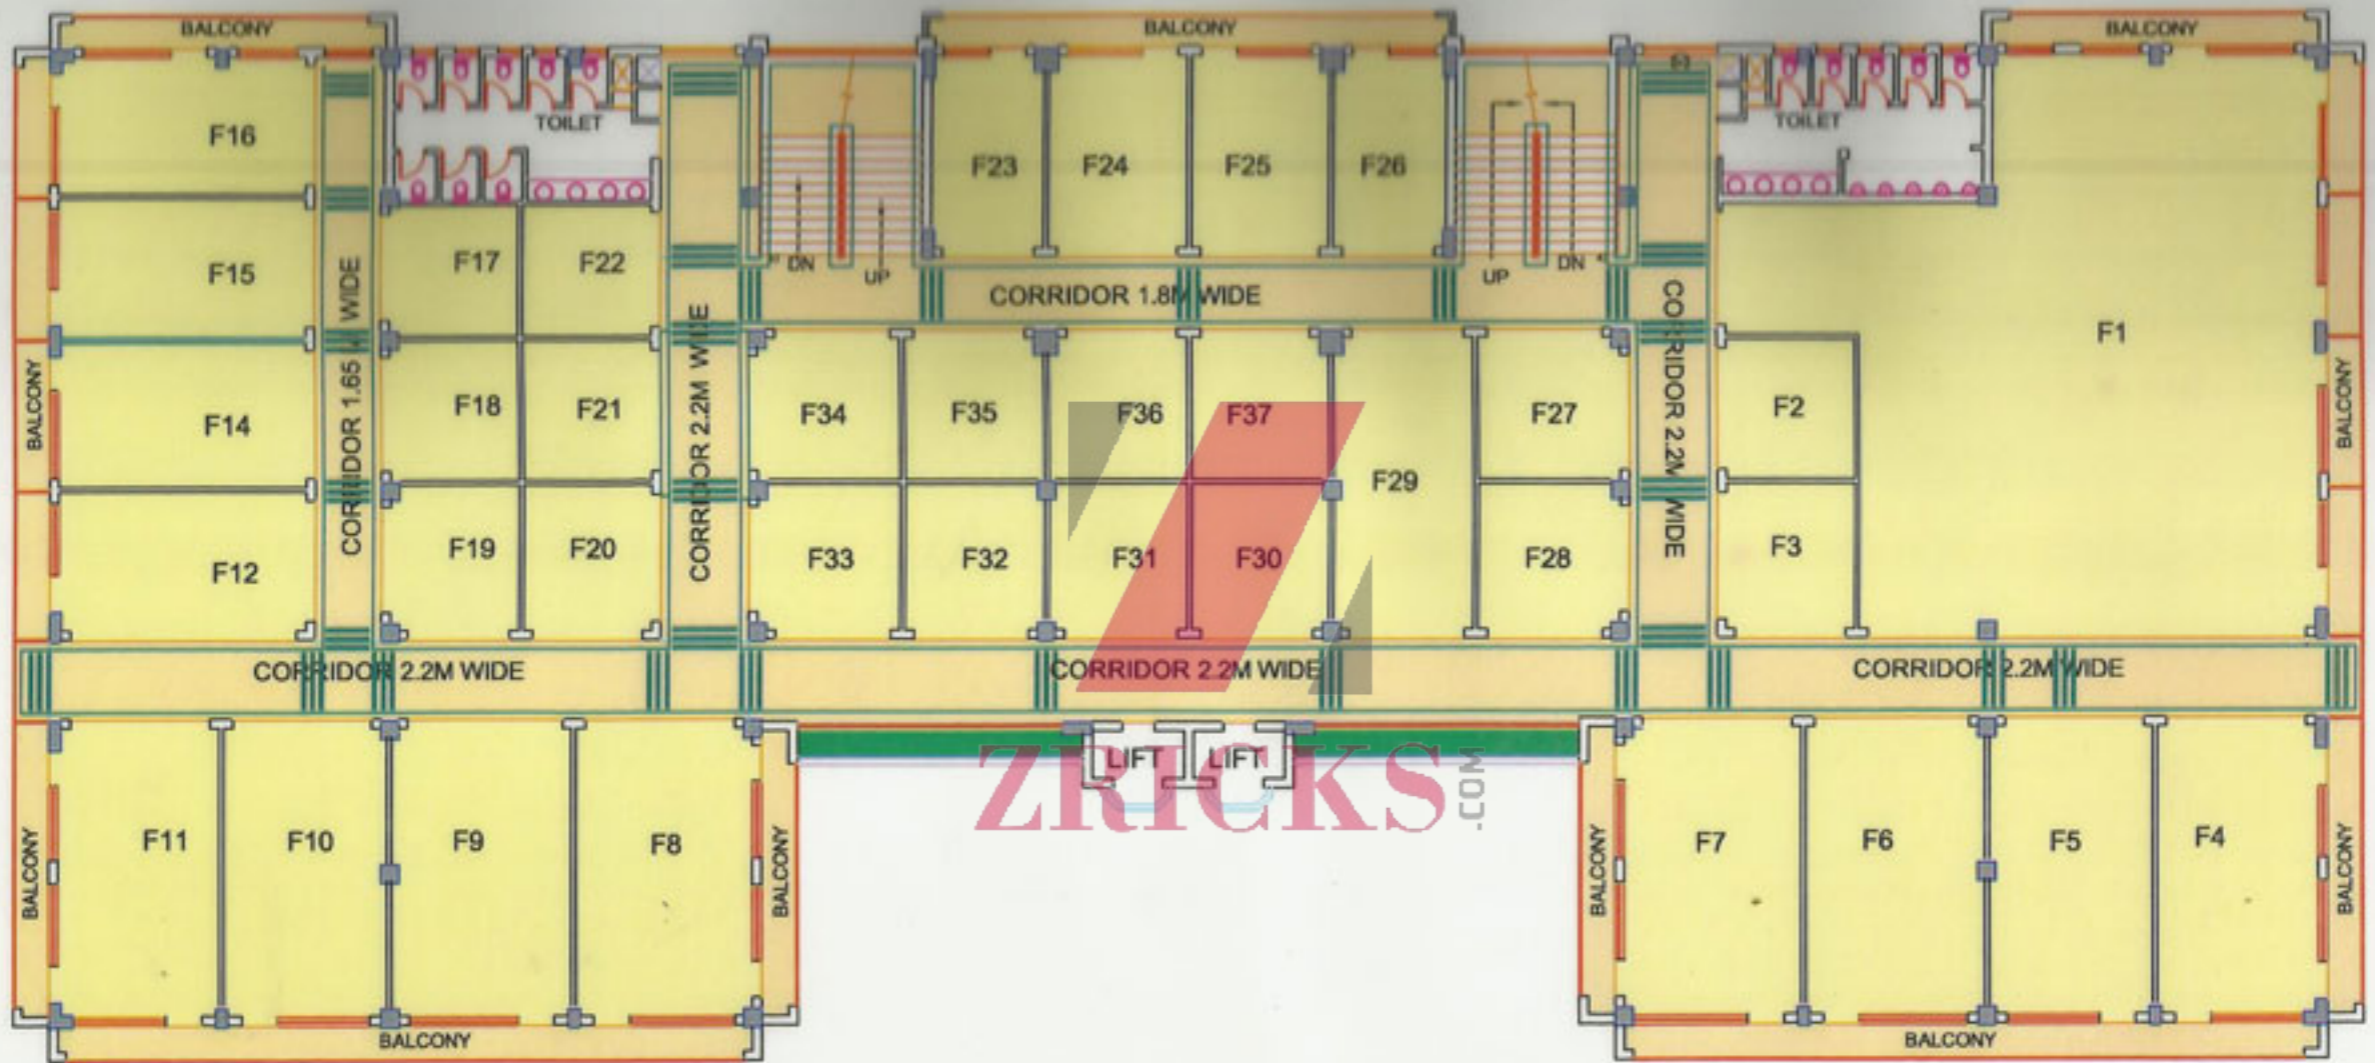

PROJECT
GREATER NOIDA SHOPPING PLAZA
AT PLOT NO S-7/1 SITE IV SURAJPUR KASNA
MAIN ROAD, GREATER NOIDA CITY.

PROMOTERS
KRISHANA DEVELOPERS & PROMOTERS
38, GULMOHAR SHOPPING COMPLEX
SECTOR 15, NOIDA.

ARCHITECT
VASTUNIDHI ASSOCIATES
ARCHITECTS, PLANNERS & INTERIOR DESIGNERS
1136, SECTOR 37, NOIDA

DRG. TITLE
FIRST FLOOR PLAN

FILE NO.	DATE
JOB NO.	REV
DRG. NO. AP-102