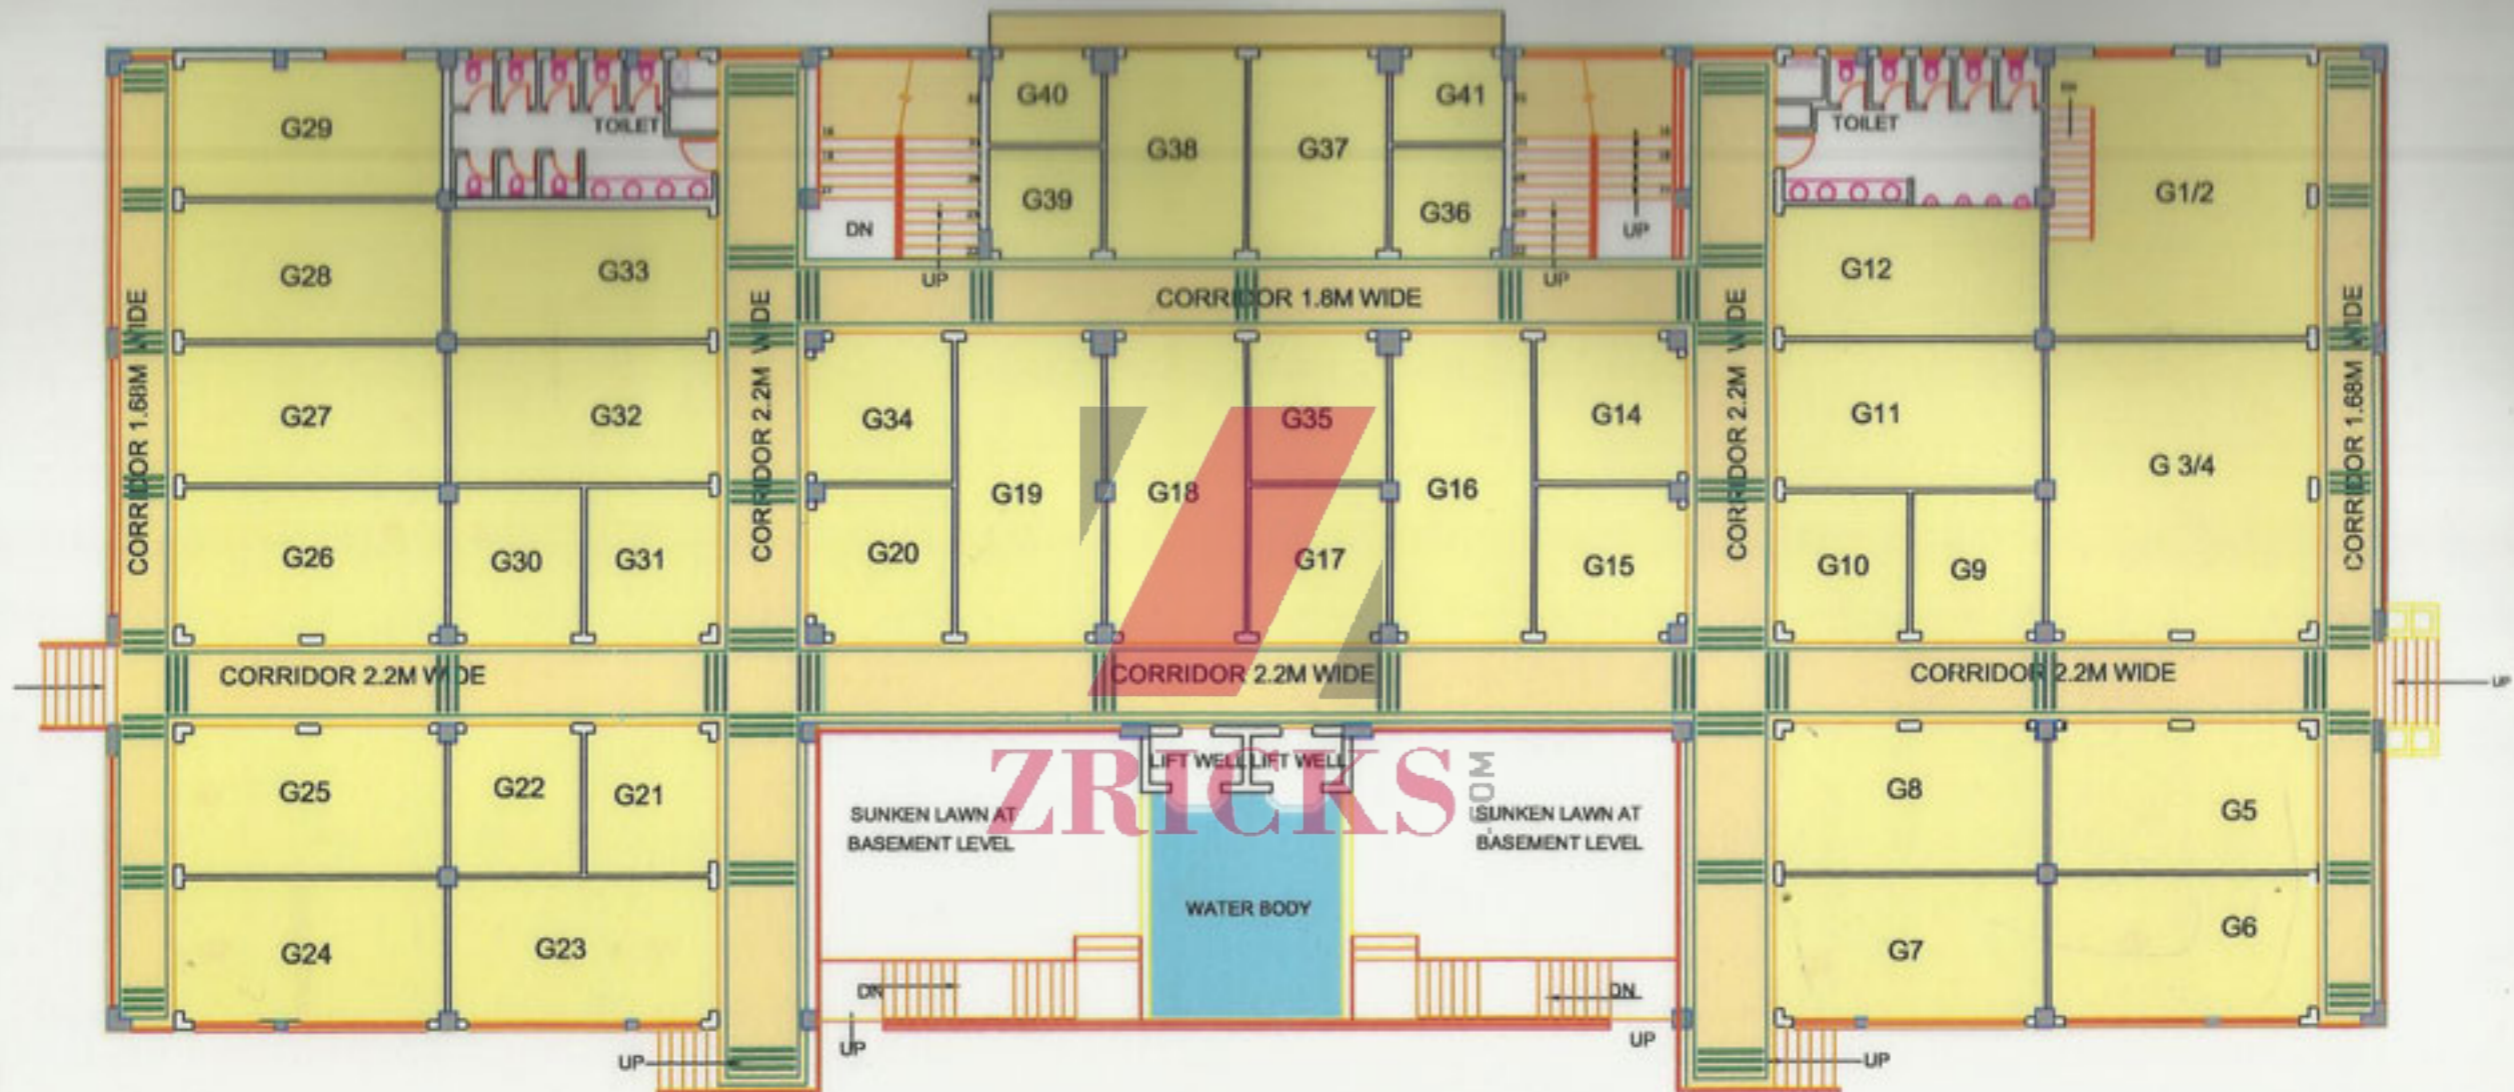

# GNS PLAZA IN GREATER NOIDA

LOWER GROUND FLOOR PLAN

**ZRICKS** DOM

PROJECT  
**GREATER NOIDA SHOPPING PLAZA**  
 AT PLOT NO S-7/1 SITE IV SURAJPUR KASNA  
 MAIN ROAD, GREATER NOIDA CITY.

PROMOTERS  
**KRISHANA DEVELOPERS & PROMOTERS**  
 38, GULMOHAR SHOPPING COMPLEX  
 SECTOR15, NOIDA.