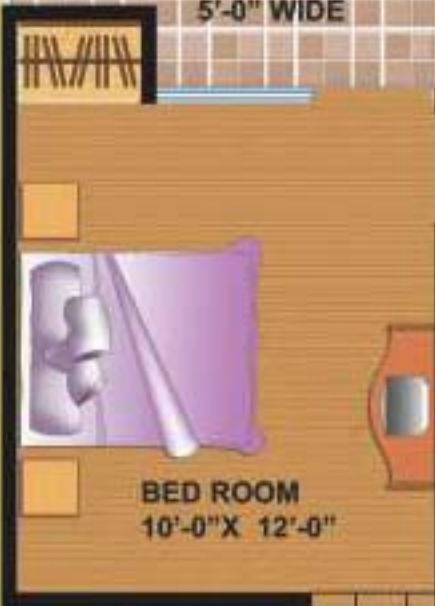

BED ROOM
10'-0" x 10'-0"

DRAWING / DINING
10'-0" X 15'-0"

KITCHEN
5'-6" X 8'-0"

ZRICKS

BALCONY
5'-0" WIDE

BED ROOM
10'-0" X 12'-0"

TOILET
7'-0" X 5'-0"

KITCHEN
7'-0" X 8'-0"

BALCONY
5'-0" WIDE

TOILET
6'-0" X 5'-0"

ZRICKS
-COM

DRAWING/DINING
17'-0" X 10'-0"

BED ROOM
10'-0" X 10'-0"

BED ROOM
10'-0" X 11'-0"

● Type I = 3 BHK + 2 Toilet

■ Type II = 2 BHK + 2 Toilet