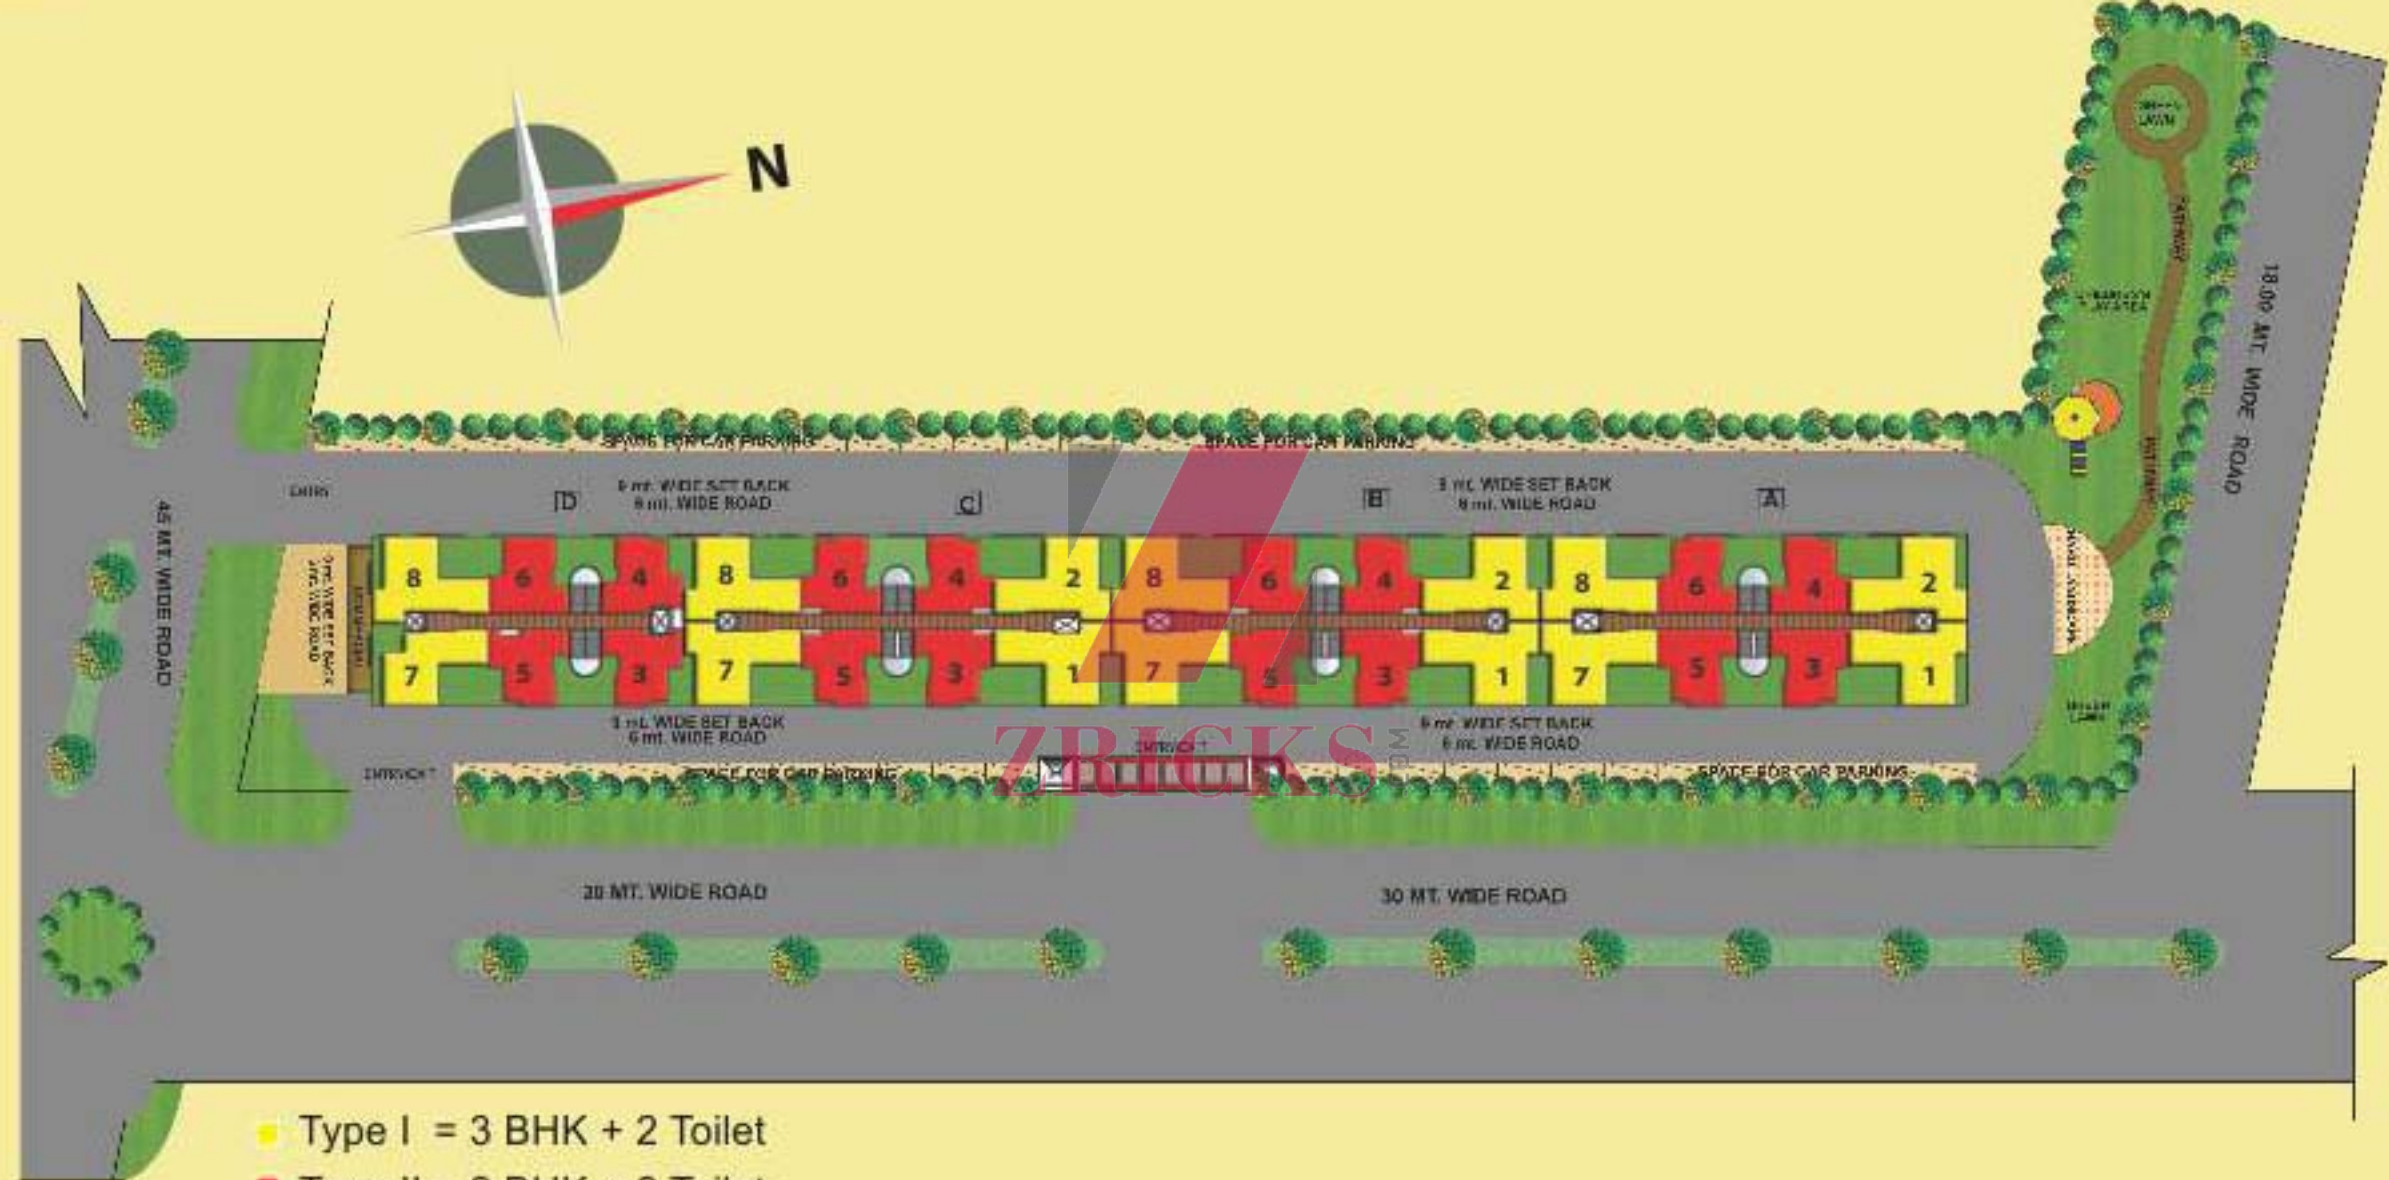

BALCONY
5'-0" WIDE

TOILET
6'-0" X 5'-0"

ZRICKS
-COM

DRAWING/DINING
17'-0" X 10'-0"

BED ROOM
10'-0" X 10'-0"

BED ROOM
10'-0" X 11'-0"

● Type I = 3 BHK + 2 Toilet

■ Type II = 2 BHK + 2 Toilet