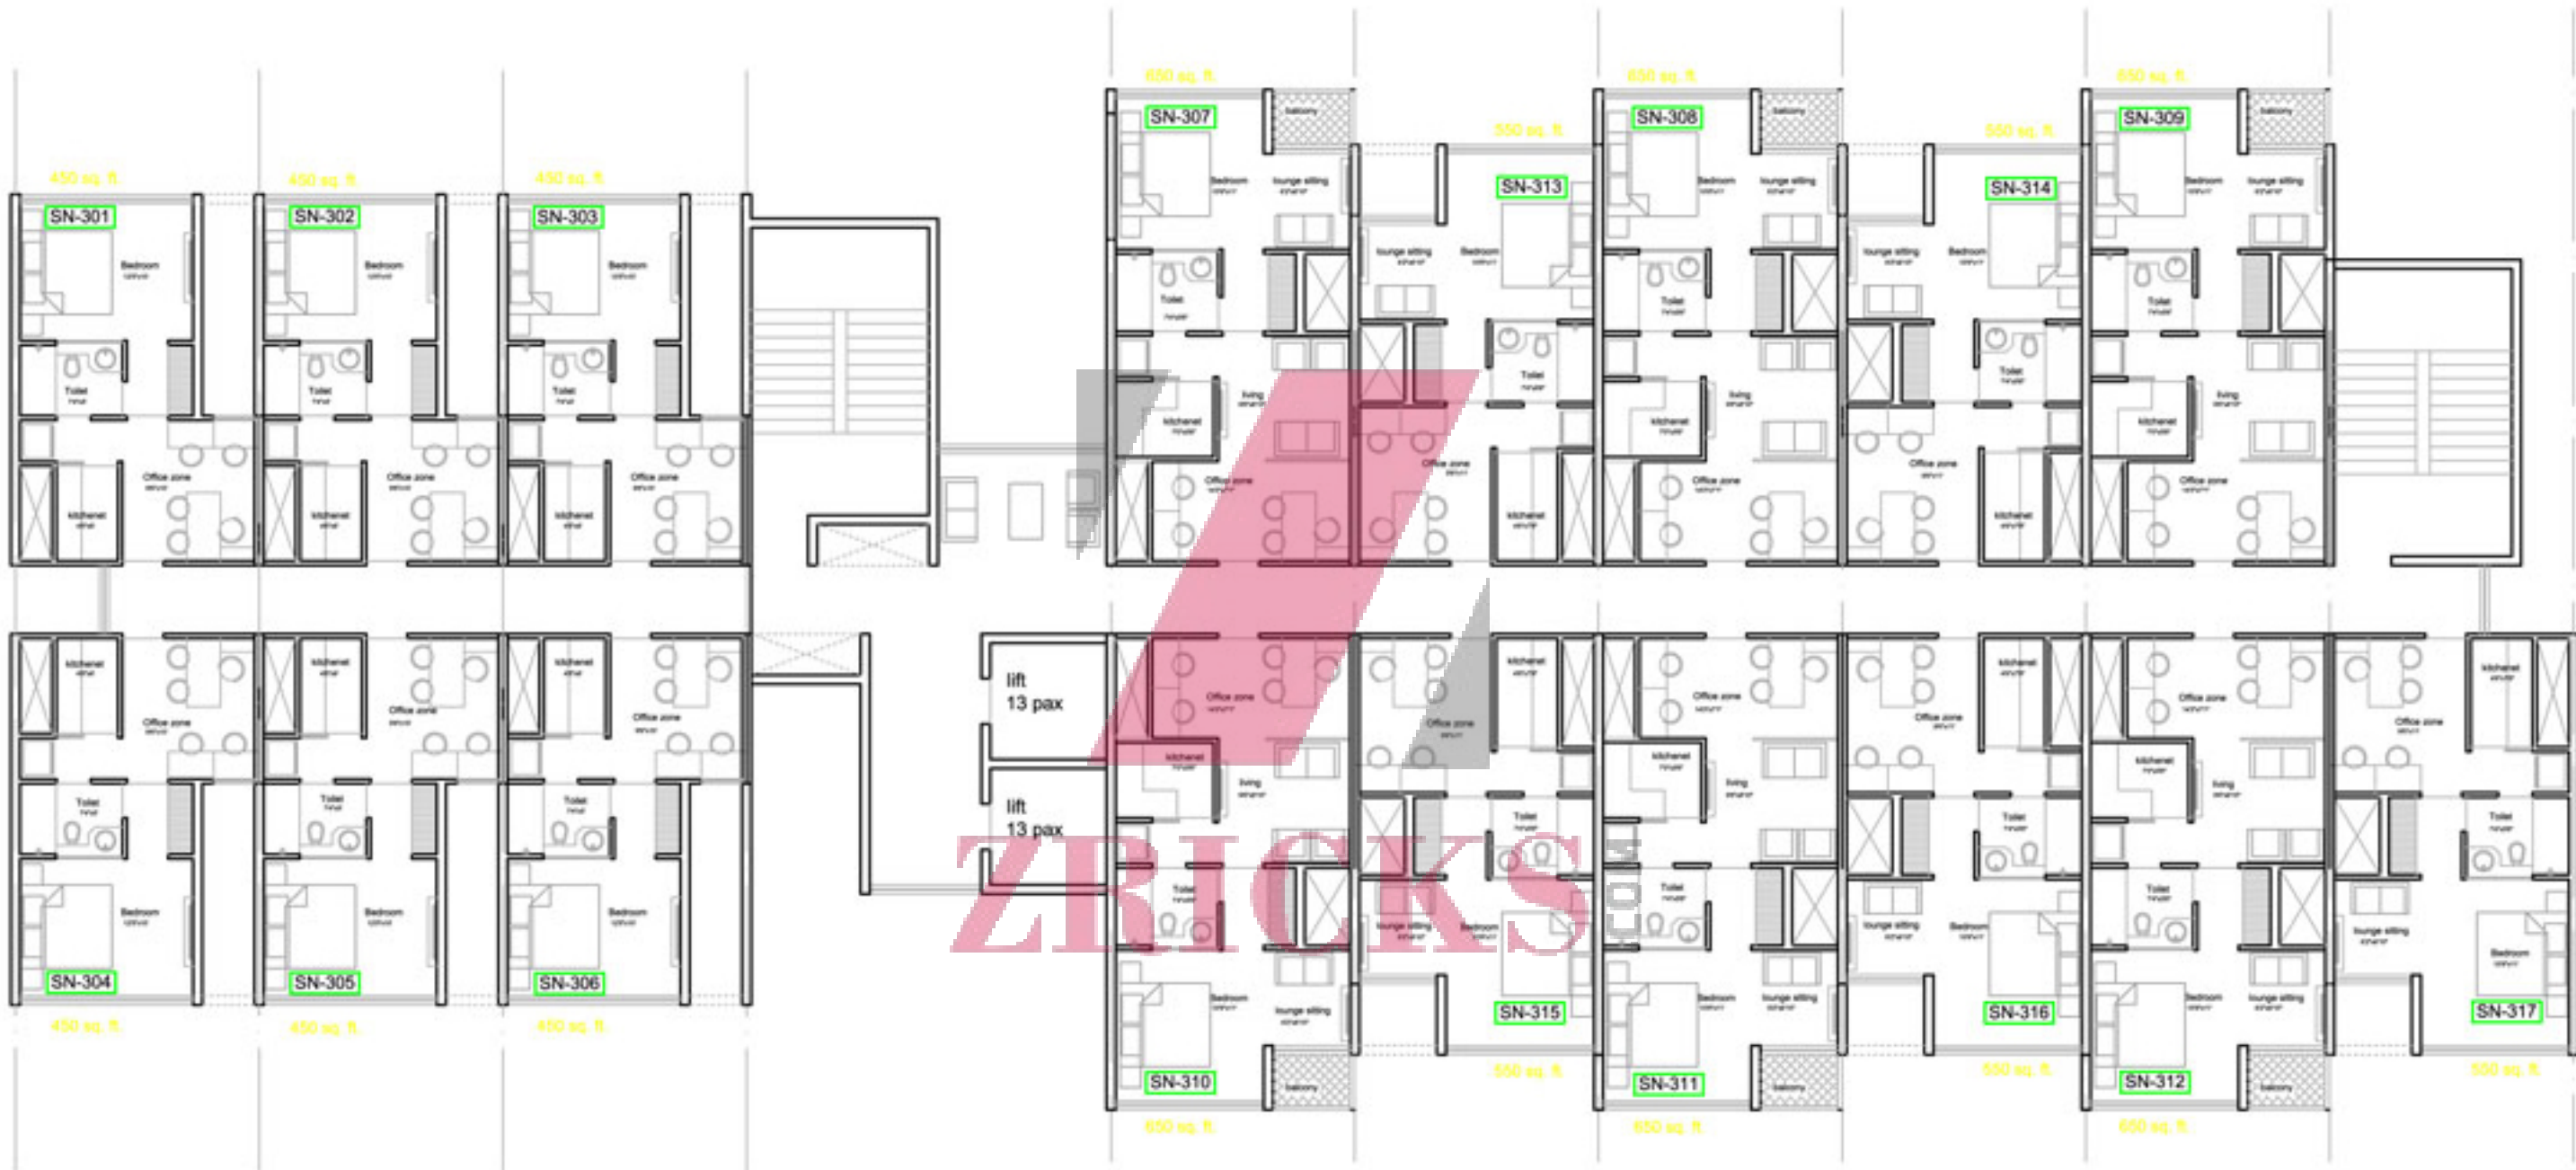

SUPER AREA

SN : 307, 308, 309, 310, 311 & 312 (PLATINUM)= 650 sqft.

SN : 313, 314, 315, 316 & 317 (GOLD)= 550 sqft.

SN : 301, 302, 303, 304, 305 & 306 (SILVER)= 450 sqft.

THIRD FLOOR