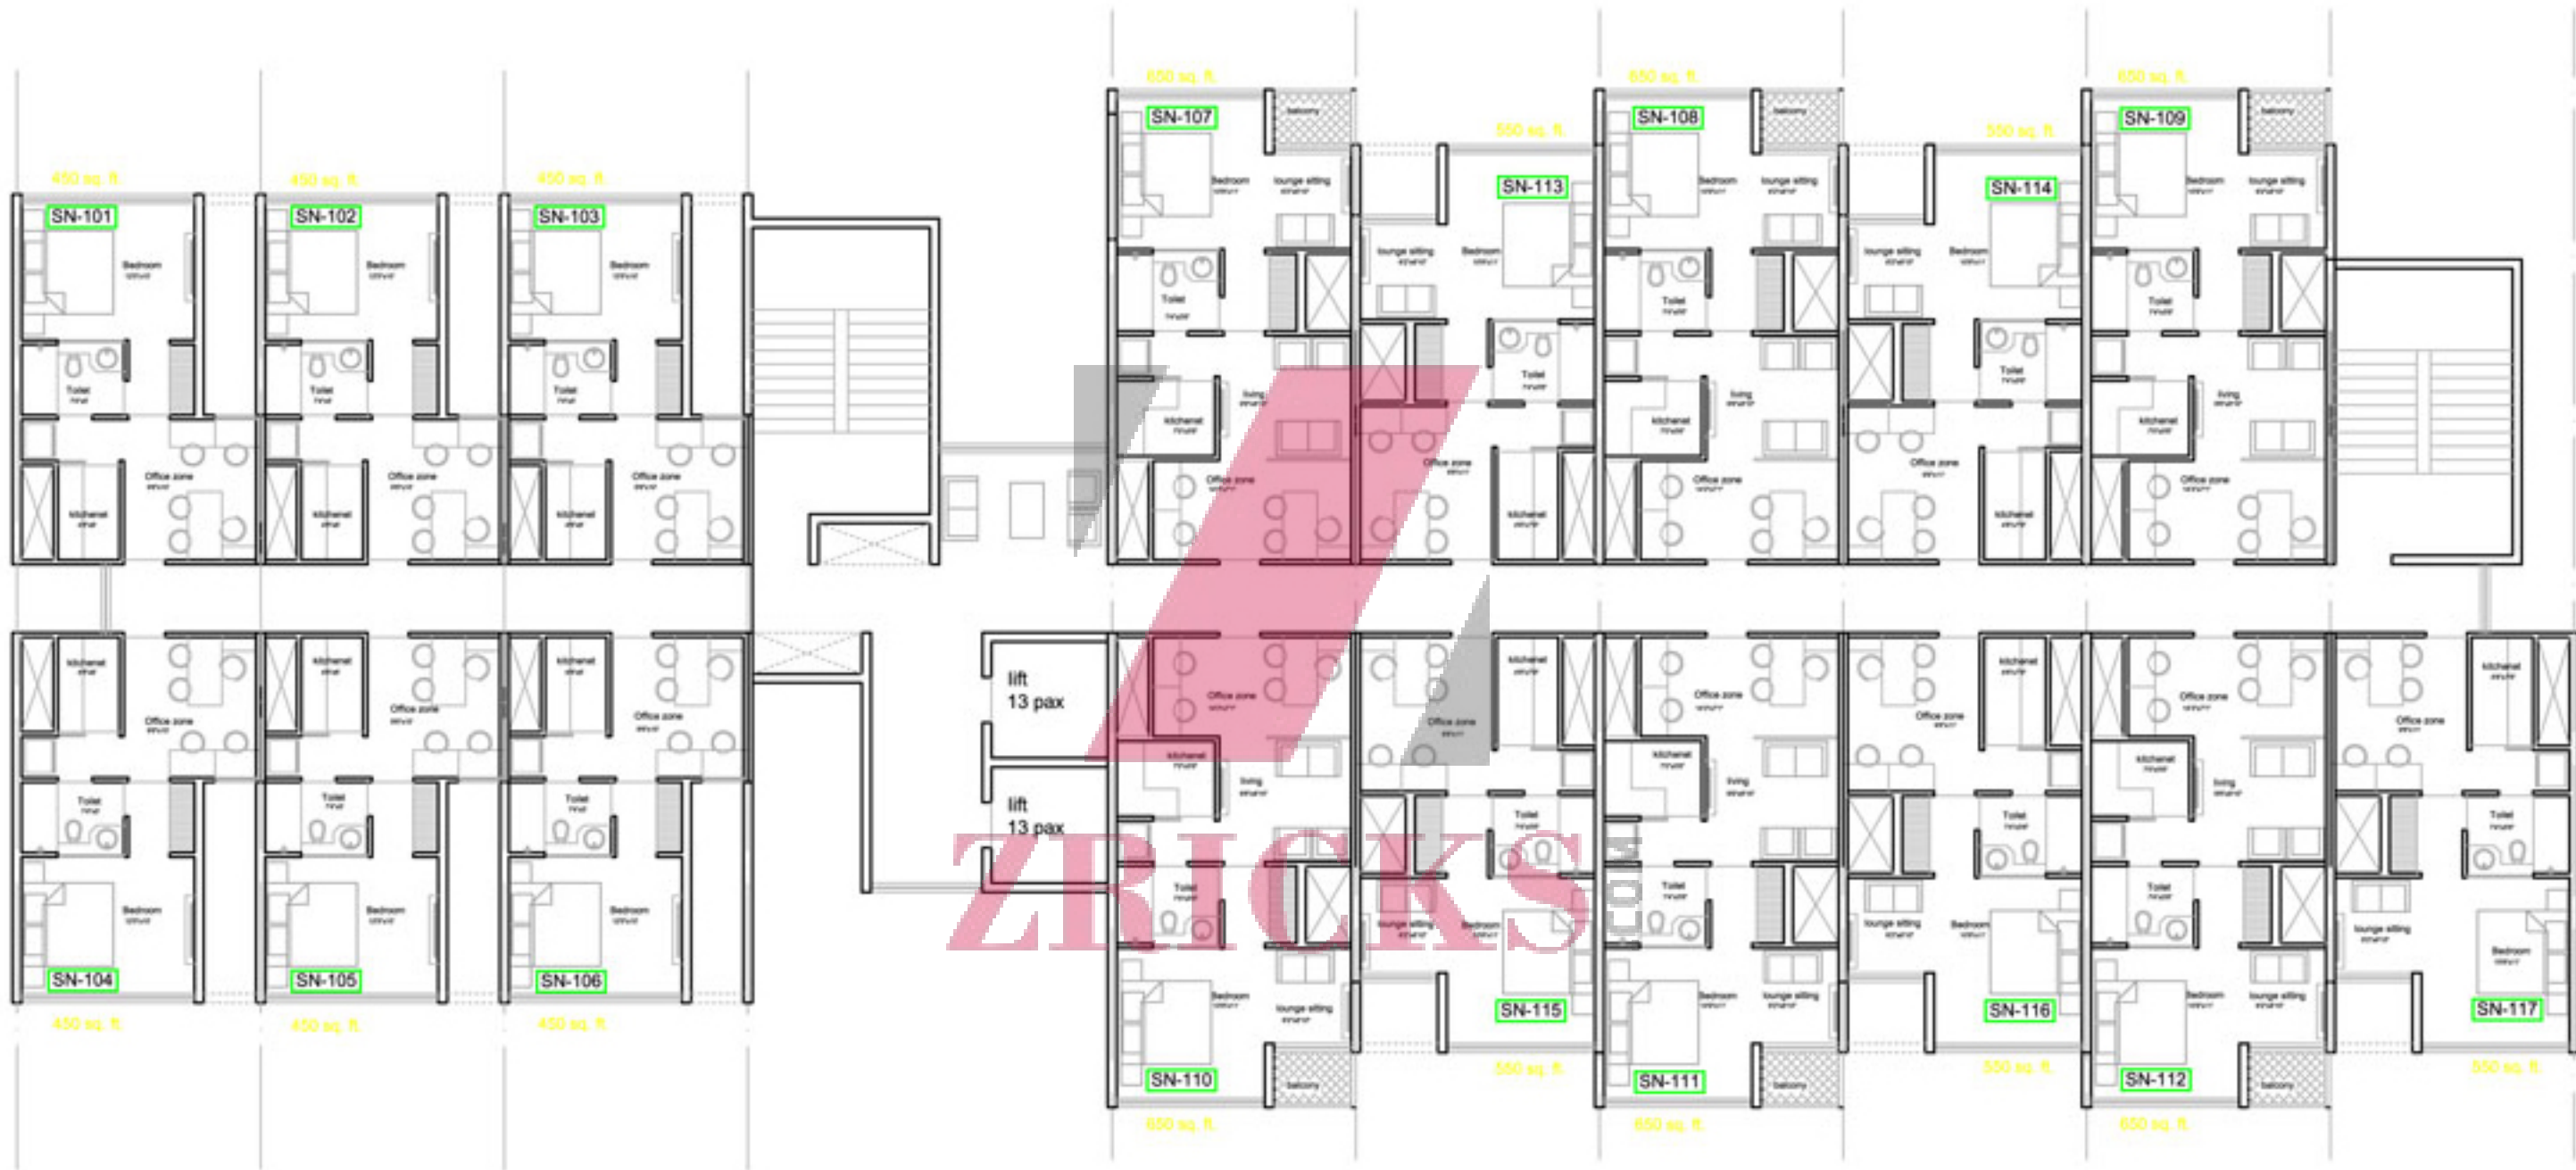

7'4"x5'

kitchenet

4'6"x6'

Office zone

9'6"x10'

Bedroom

10'9"x11'

lounge sitting

6'2"x6'10"

Toilet

7'4"x5'6"

kitchenet

4'6"x7'9"

Office zone

9'6"x11'

Bedroom

10'9"x11'

balcony

lounge sitting

6'2"x6'10"

Toilet

7'4"x5'6"

kitchenet

7'0"x5'6"

living

9'6"x8'10"

Office zone

14'3"x7'1"

ZRICKS.COM

SUPER AREA

SN : 107, 108, 109, 110, 111 & 112 (PLATINUM)= 650 sqft.

SN : 113, 114, 115, 116 & 117 (GOLD)= 550 sqft.