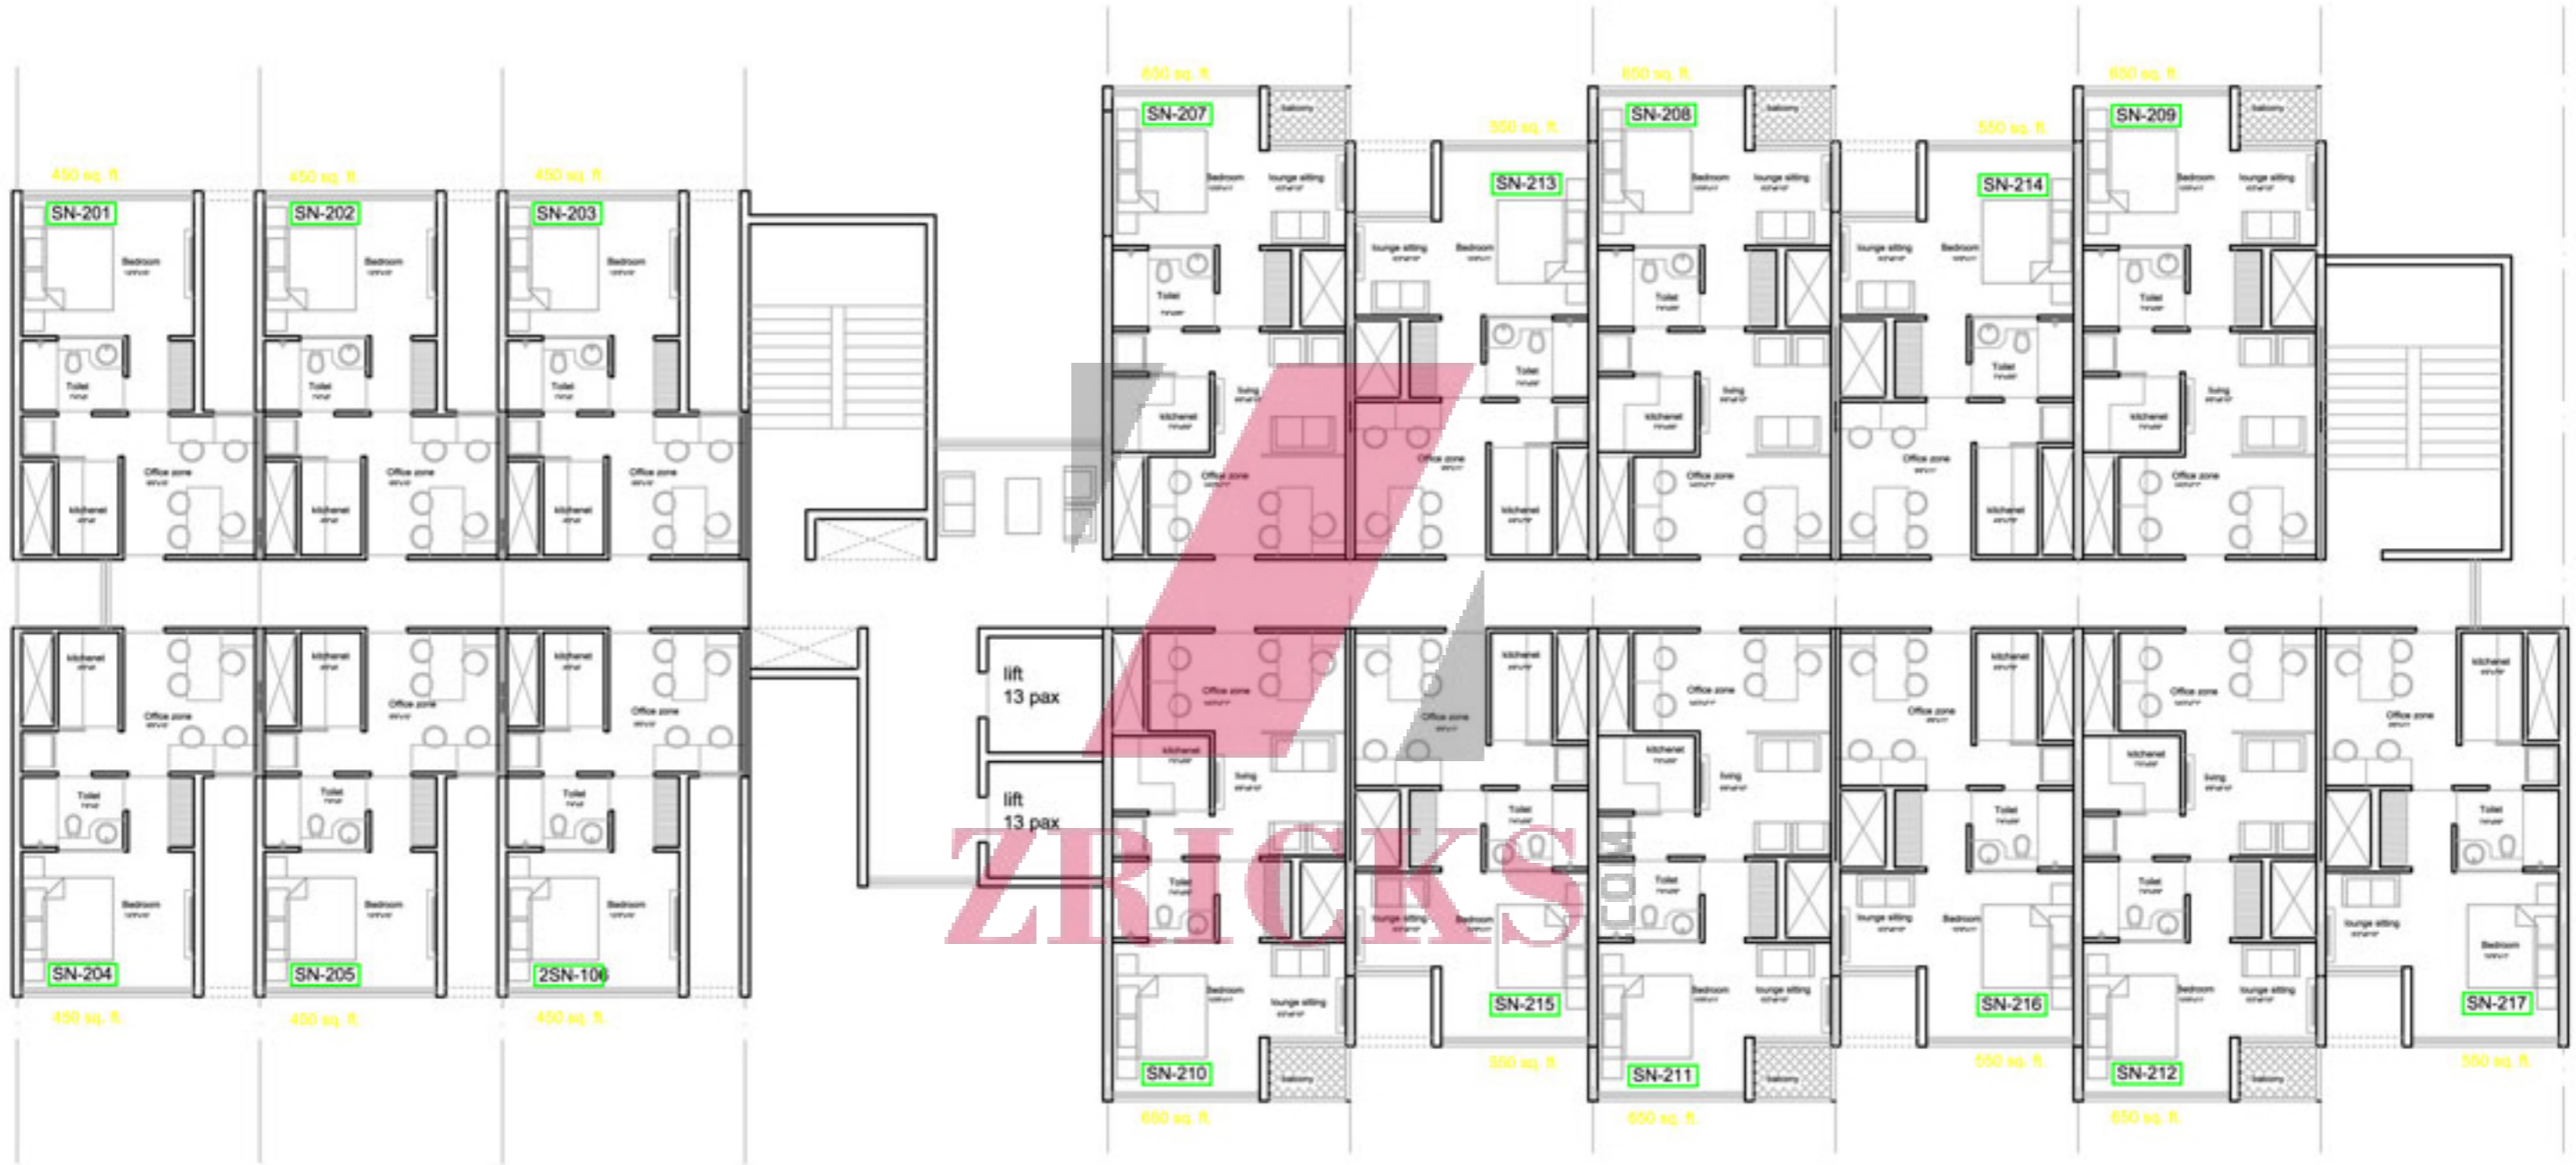

SUPER AREA

- SN : 207, 208, 209, 210, 211 & 212 (PLATINUM)= 650 sqft.
- SN : 213, 214, 215, 216 & 217 (GOLD)= 550 sqft.
- SN : 201, 202, 203, 204, 205 & 206 (SILVER)= 450 sqft.

SECOND FLOOR