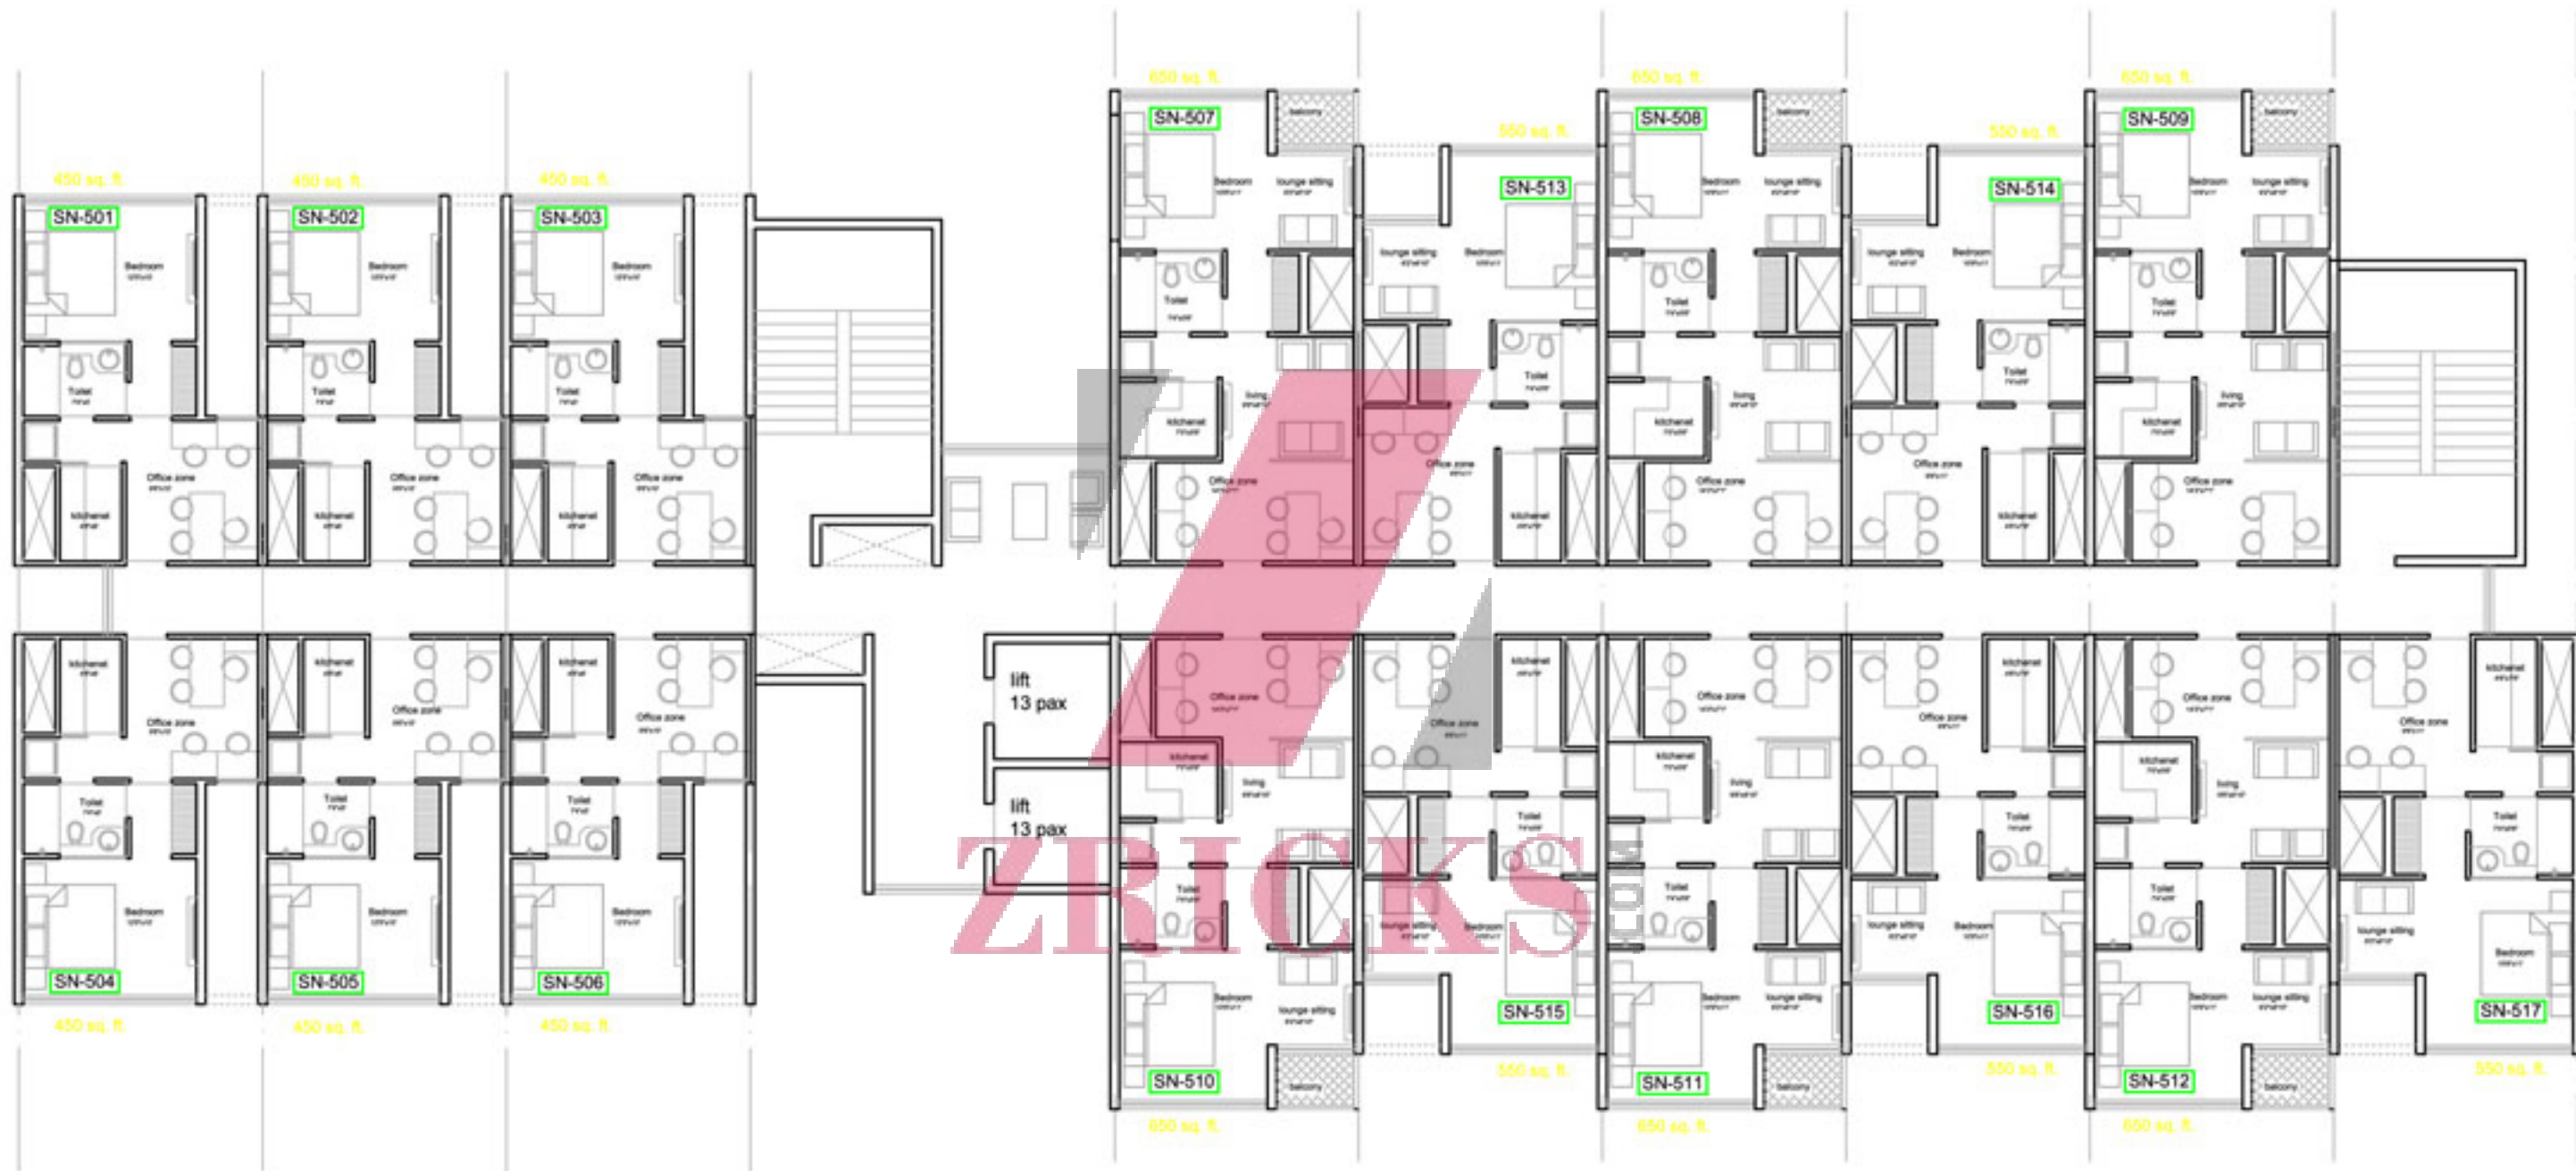

SUPER AREA

SN : 507, 508, 509, 510, 511 & 512 (PLATINUM)= 650 sqft.

SN : 513, 514, 515, 516 & 517 (GOLD)= 550 sqft.

SN : 501, 502, 503, 504, 505 & 506 (SILVER)= 450 sqft.

FIFTH FLOOR