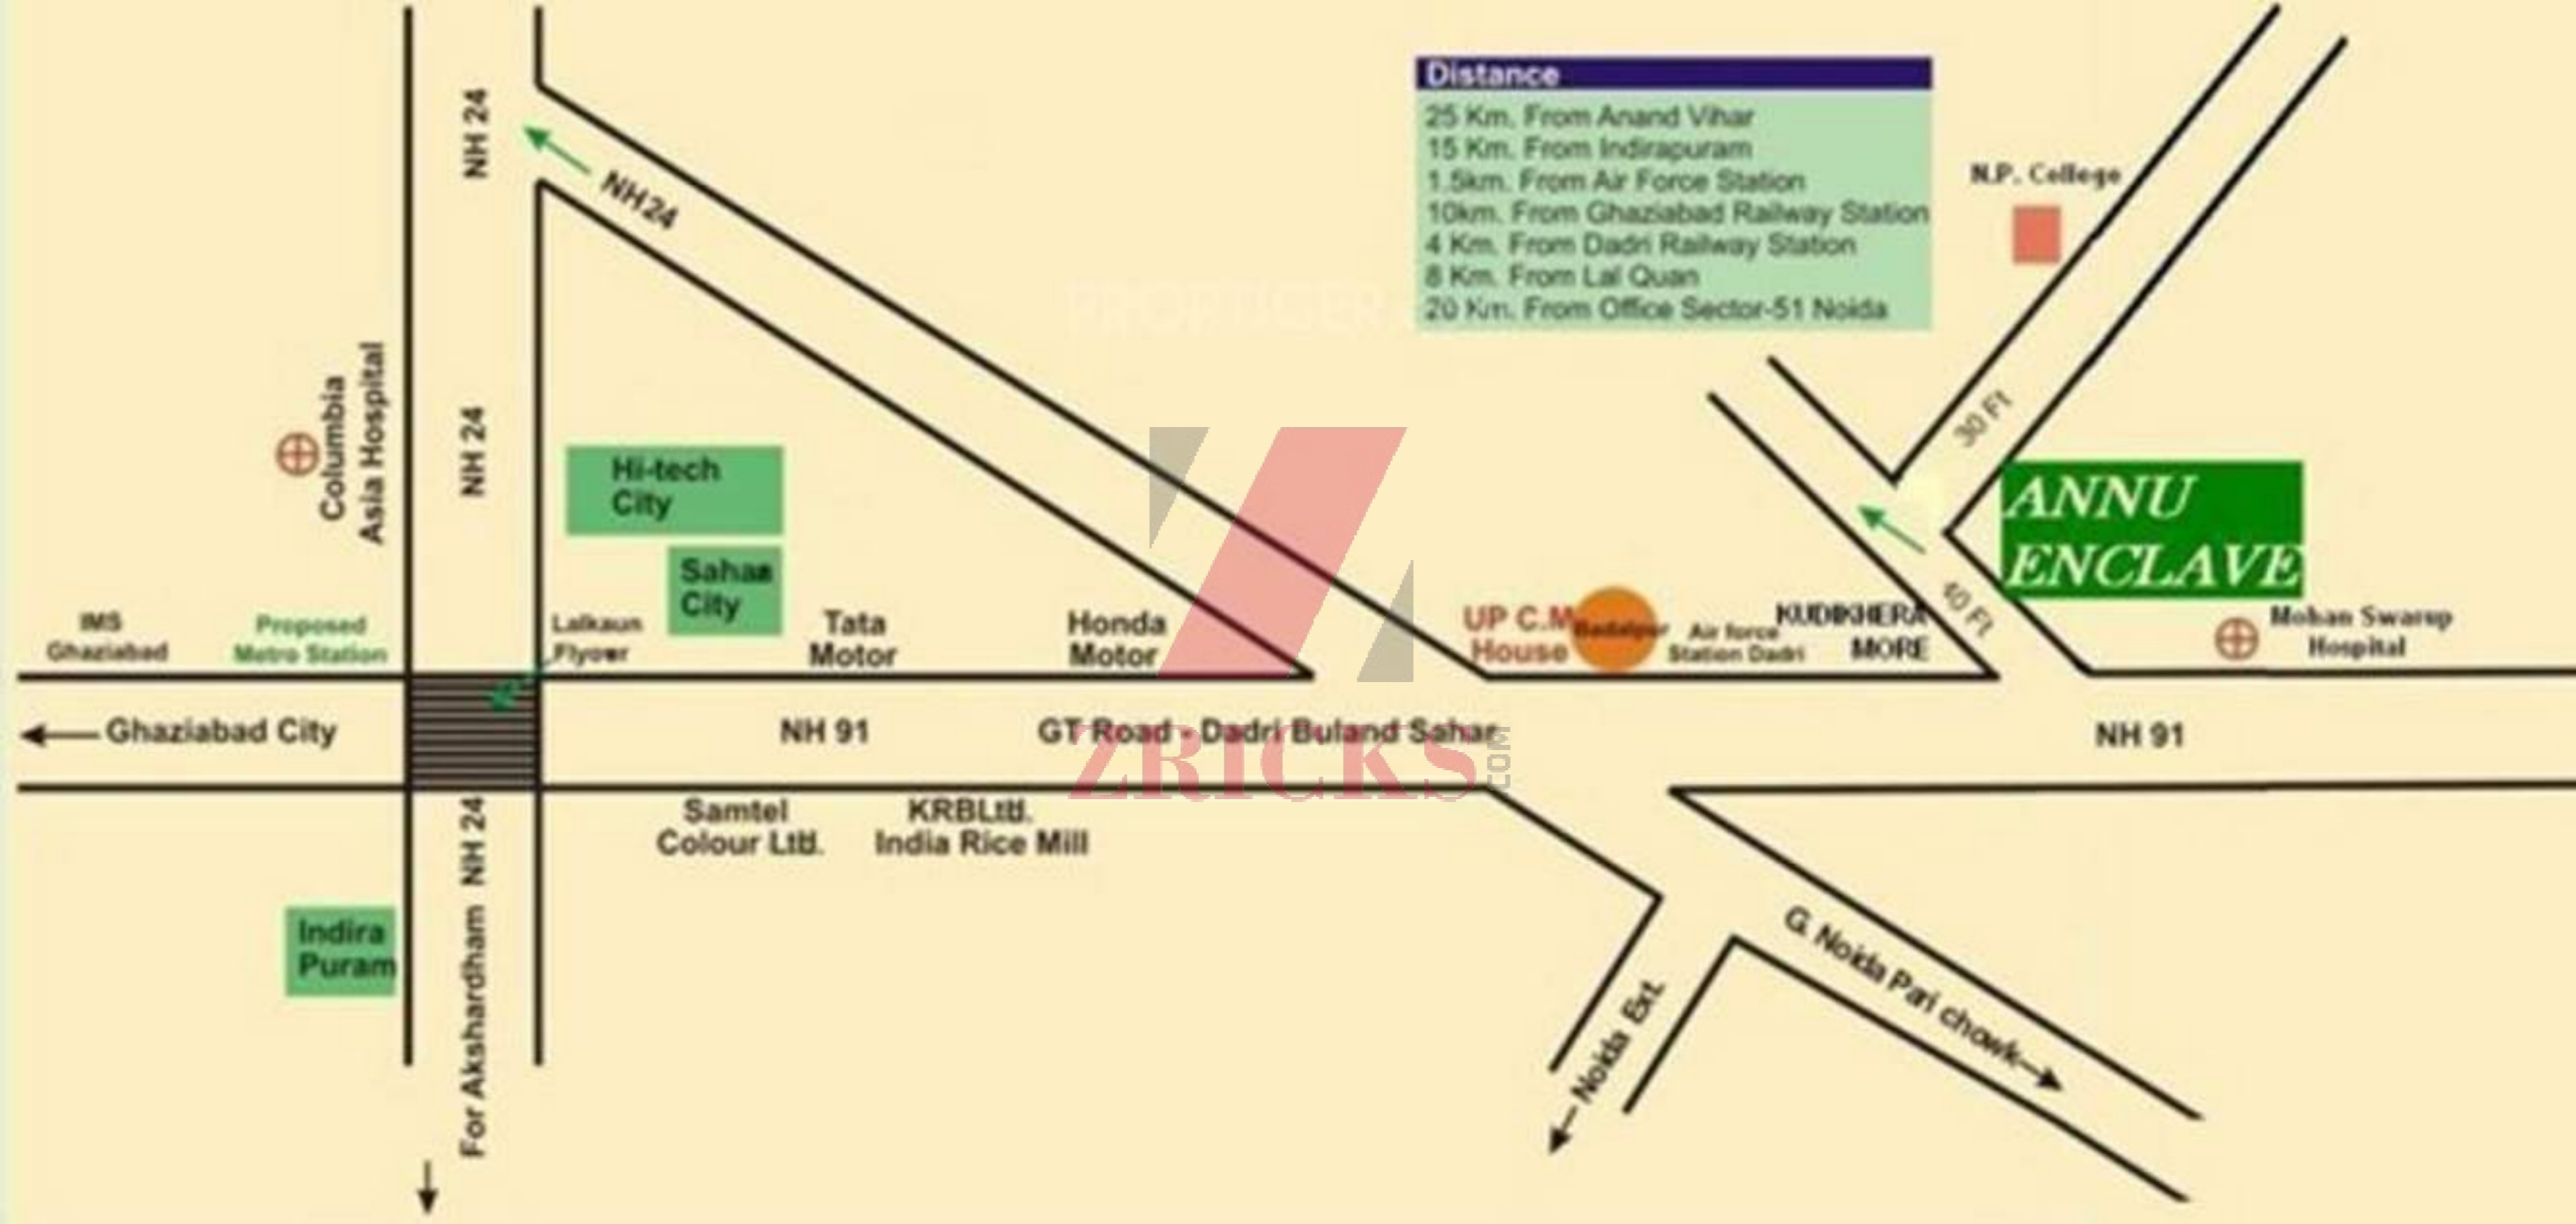

ANNUNCIATION AVENUE

ZRICKS.COM

ZRICKS.COM

ZRICKS.COM

ZRICKS.COM

Distance

- 25 Km. From Anand Vihar
- 15 Km. From Indrapuram
- 1.5km. From Air Force Station
- 10km. From Ghaziabad Railway Station
- 4 Km. From Dadri Railway Station
- 8 Km. From Lal Quan
- 20 Km. From Office Sector-51 Noida

ANNU ENCLAVE

ZBRICKS.COM

BLOCK - D

| | | | | | | |
|--------|--------|--------|--------|---------|---------|--|
| Shop-1 | Shop-3 | Shop-5 | Shop-7 | Shop-9 | Shop-11 | P L A Y S C H O O L |
| Shop-2 | Shop-4 | Shop-6 | Shop-8 | Shop-10 | Shop-12 | |

**P
a
r
k

A
r
e
a**

| | | |
|----|----|----|
| 37 | 27 | 17 |
| 36 | 26 | 16 |
| 35 | 25 | 15 |
| 34 | 24 | 14 |
| 33 | 23 | 13 |
| 32 | 22 | 12 |
| 31 | 21 | 11 |
| 30 | 20 | 10 |
| 29 | 19 | 9 |
| 28 | 18 | 8 |
| | | 7 |
| | | 6 |
| | | 5 |
| | | 4 |
| | | 3 |
| | | 2 |
| | | 1 |