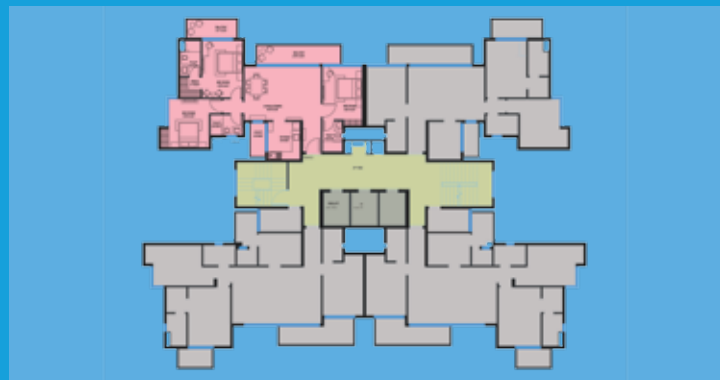

FLOOR PLAN

3 BHK WITH SERVANT ROOM / 1850 SQ. FT.