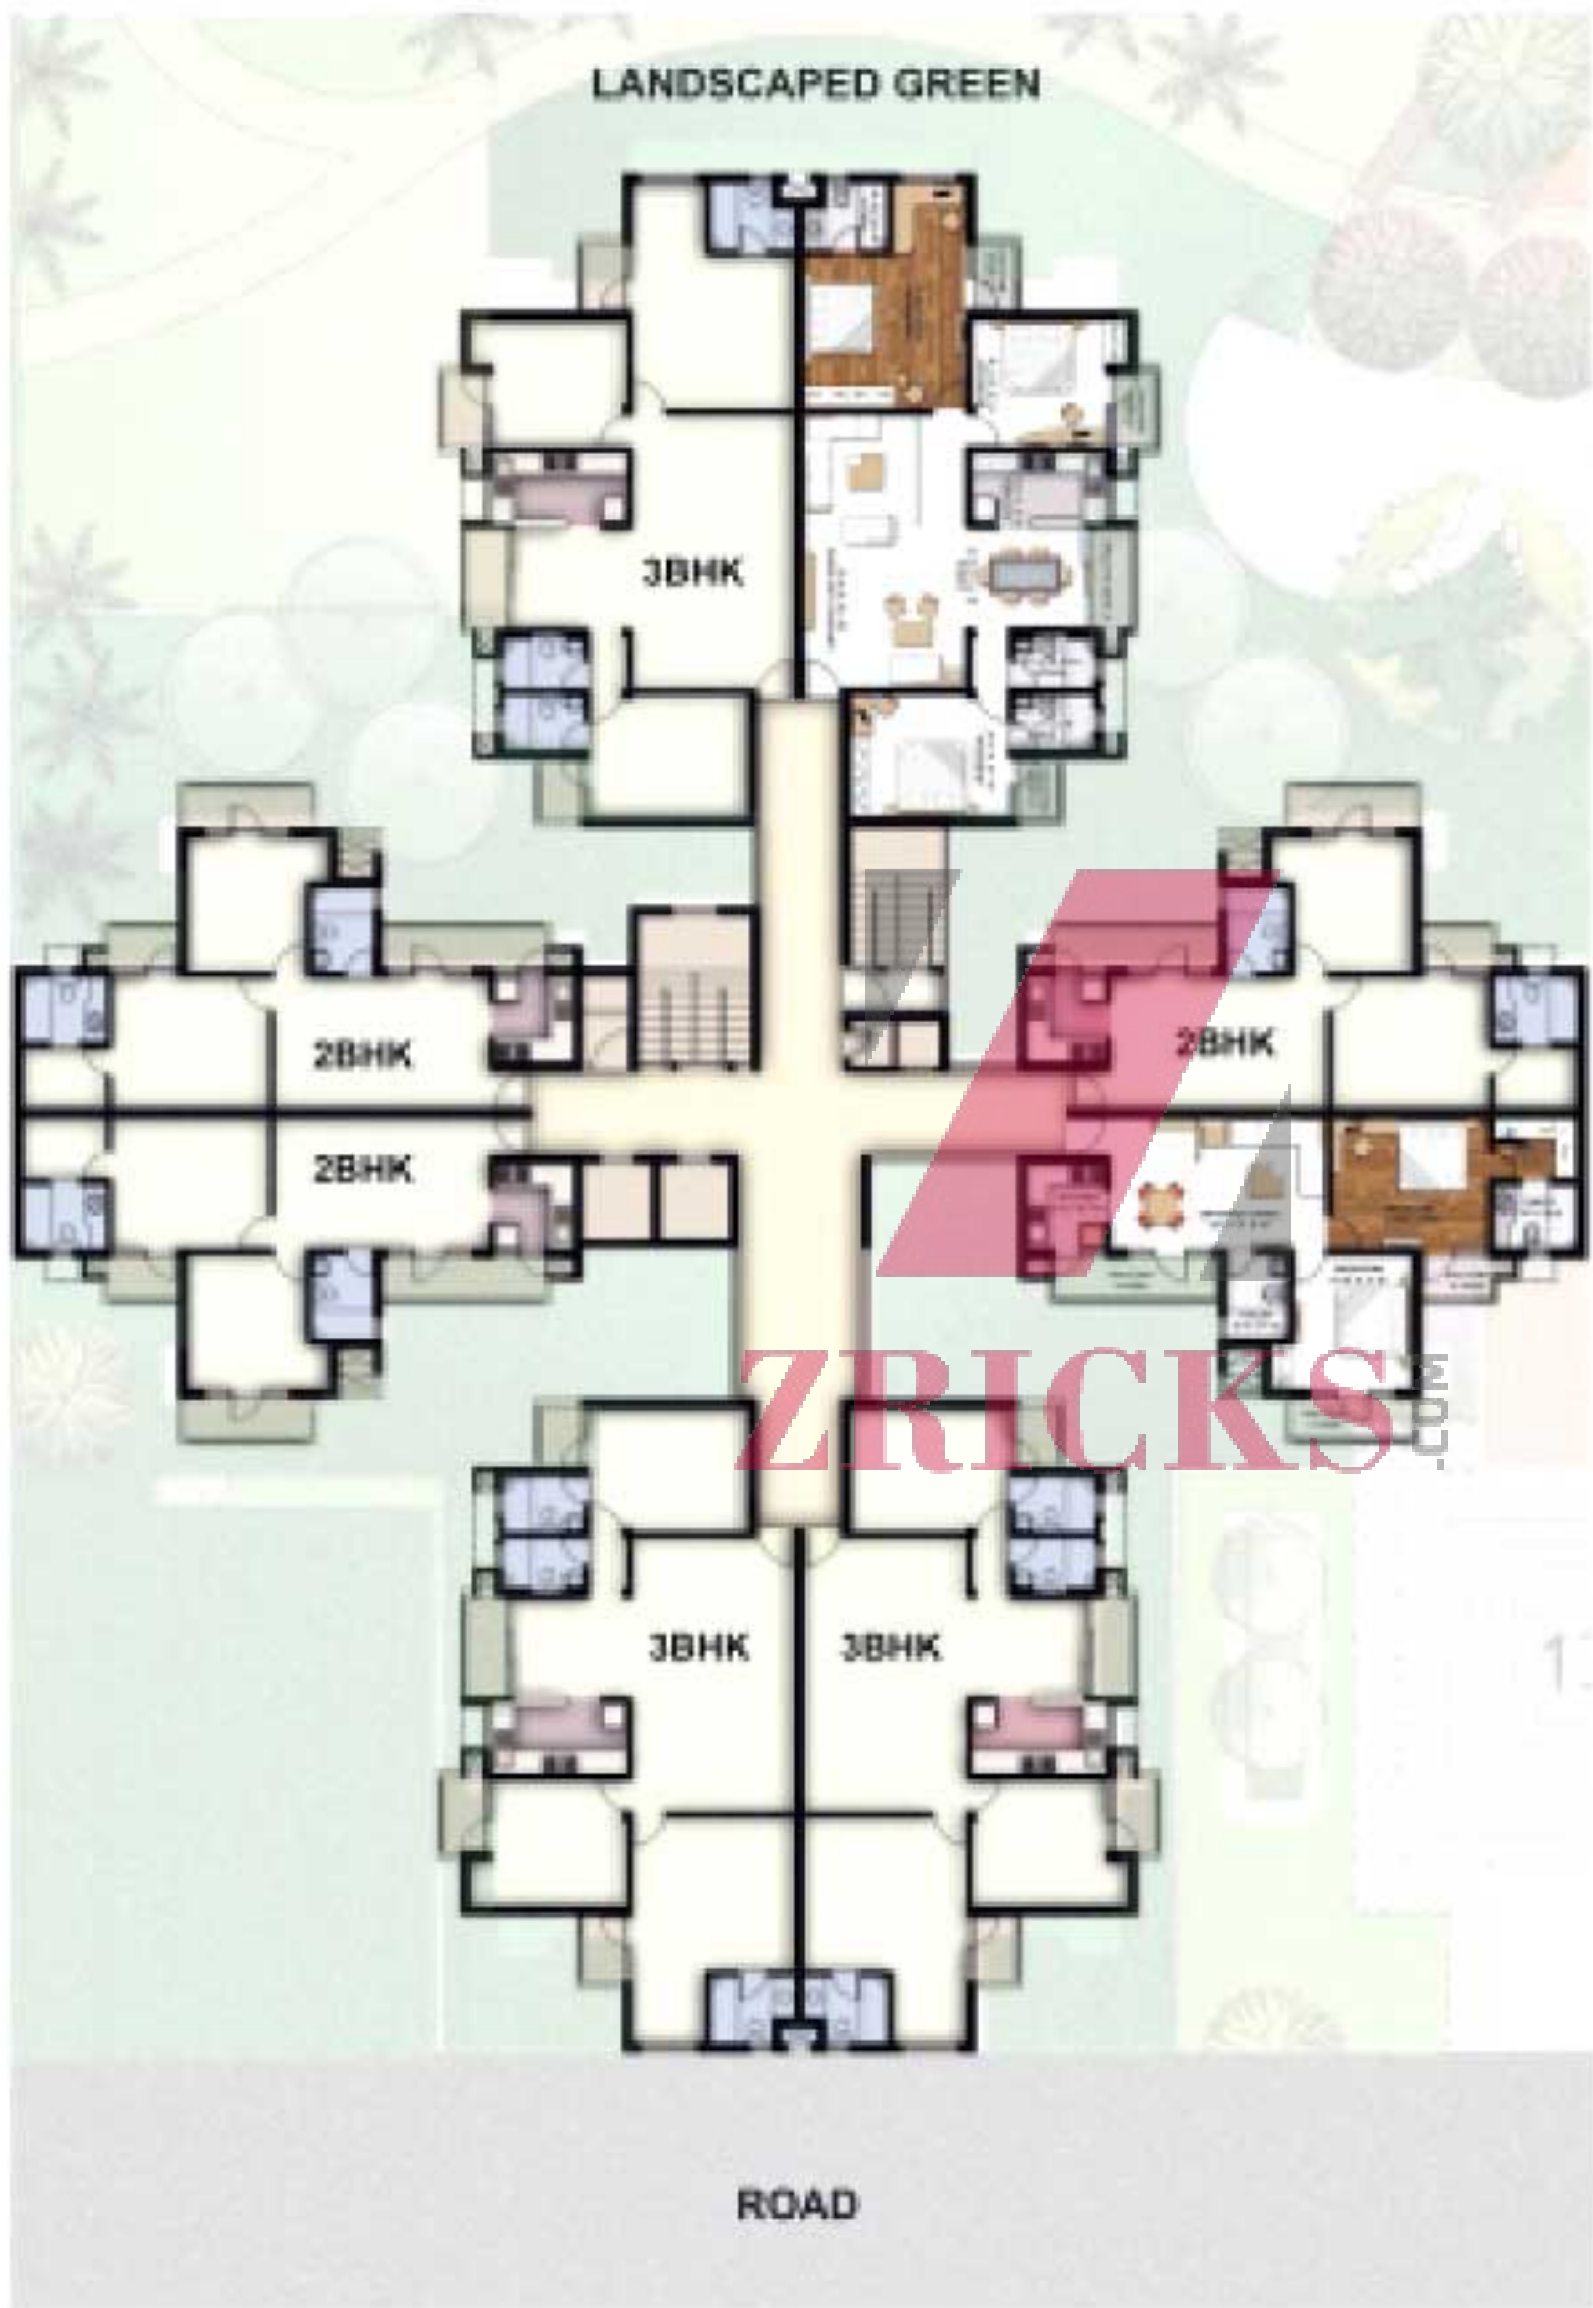

ZBRICKS

ZRICKS

2 BHK LAYOUT PLAN

AREA: 1145 SQ.FT.

2 BHK WITH STUDY

AREA: 1330 SQ.FT.

3 BHK LAYOUT PLAN

AREA: 1780 SQ.FT.

ZRICKS

ROAD

Site Plan

- 1. SHOPPING CENTER
- 2. PRIMARY SCHOOL
- 3. CLUB
- 4. SWIMMING POOL
- 5. FEATURE WALL
- 6. KIDS POOL
- 7. SPILL POOL
- 8. PAVILION
- 9. SAND PIT
- 10. MINI-AMPHI
- 11. TRANQUIL BAMBOO COURT
- 12. ENTRANCE COURT
- 13. DROP-OFF COURT
- 14. SEAT WALL
- 15. BADMINTON COURT
- 16. SEATING UNDER PERGOLA
- 17. TREE COURT WITH SEATING
- 18. FLOWER BEDS
- 19. SKATING RING
- 20. HALF-BASKET BALL COURT
- 21. TENNIS COURT
- 22. FOREST
- 23. FORESTGROUND
- 24. SEATING STEPS
- 25. EMBARKMENT
- 26. GOLF PUTT
- 27. GUARD ROOM