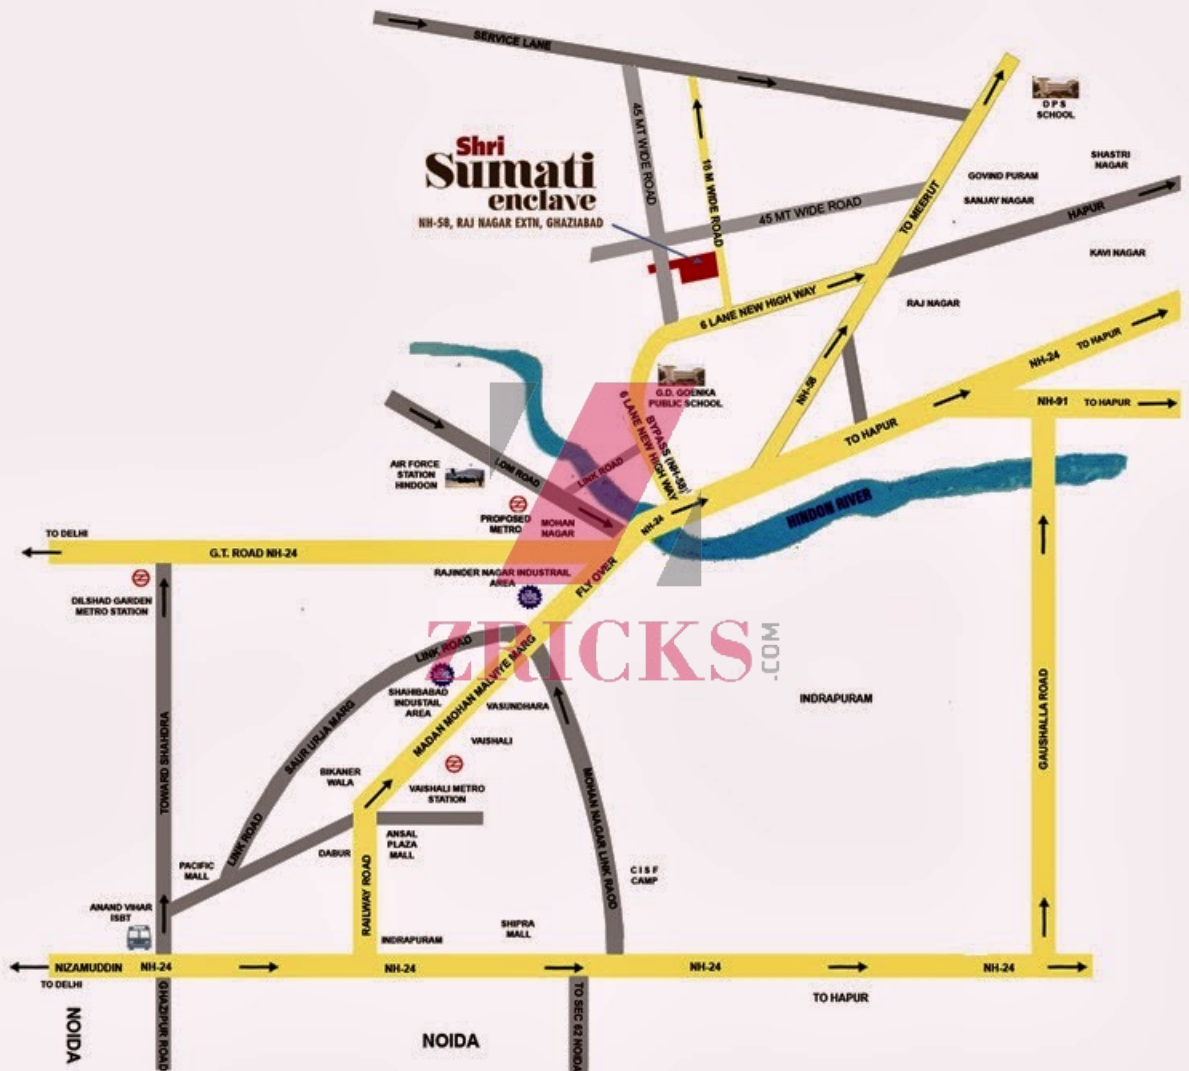

ZBRICKS

ZRICKS

2 BHK LAYOUT PLAN

AREA: 1145 SQ.FT.

2 BHK WITH STUDY

AREA: 1330 SQ.FT.

3 BHK LAYOUT PLAN

AREA: 1780 SQ.FT.

ZRICKS

ROAD

Site Plan

- 1. SHOPPING CENTER
- 2. PRIMARY SCHOOL
- 3. CLUB
- 4. SWIMMING POOL
- 5. FEATURE WALL
- 6. KIDS POOL
- 7. SPILL POOL
- 8. PAVILION
- 9. SAND PIT
- 10. MINI-AMPHI
- 11. TRANQUIL BAMBOO COURT
- 12. ENTRANCE COURT
- 13. DROP-OFF COURT
- 14. SEAT WALL
- 15. BADMINTON COURT
- 16. SEATING UNDER PERGOLA
- 17. TREE COURT WITH SEATING
- 18. FLOWER BEDS
- 19. SKATING RING
- 20. HALF-BASKET BALL COURT
- 21. TENNIS COURT
- 22. FOREST
- 23. FORESTGROUND
- 24. SEATING STEPS
- 25. EMBARKMENT
- 26. GOLF PUTT
- 27. GUARD ROOM

- 2 BHK
- 2 BHK + STUDY
- 3 BHK

Shri Sumati enclave

NH-58, RAJ NAGAR EXTH, GHAZIABAD

TRICKS .COM

NOIDA

NOIDA

NH-24 TO DELHI TO HAPUR