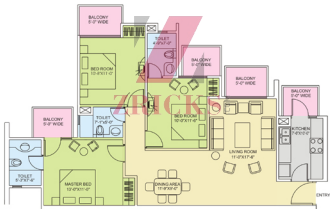

ZRICKS .COM

Location Map

Layout Plan

ORS HOUSING

24M WIDE ROAD TOWARDS EXPRESS HIGHWAY

LAYOUT PLAN OF THREE BEDROOM UNIT (Unit Area - 1500 Sq. Ft.)

LAYOUT PLAN OF TWO BEDROOM UNIT (Unit Area - 1200 Sq. Ft.)