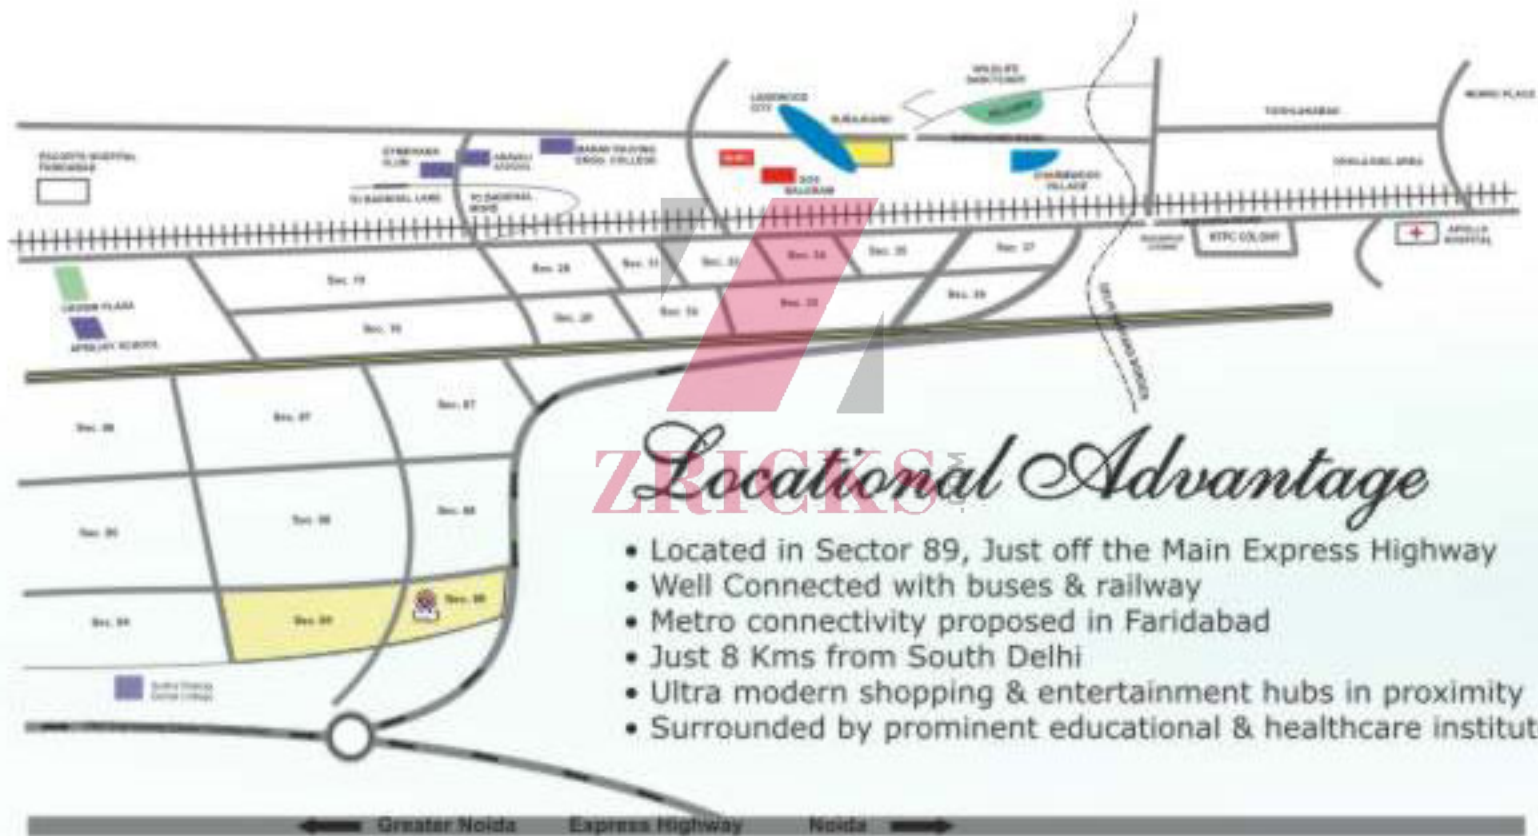

ZRICKS .COM

Location Map

Layout Plan

ORS HOUSING

24M WIDE ROAD TOWARDS EXPRESS HIGHWAY

LAYOUT PLAN OF THREE BEDROOM UNIT (Unit Area - 1500 Sq. Ft.)

LAYOUT PLAN OF TWO BEDROOM UNIT (Unit Area - 1200 Sq. Ft.)