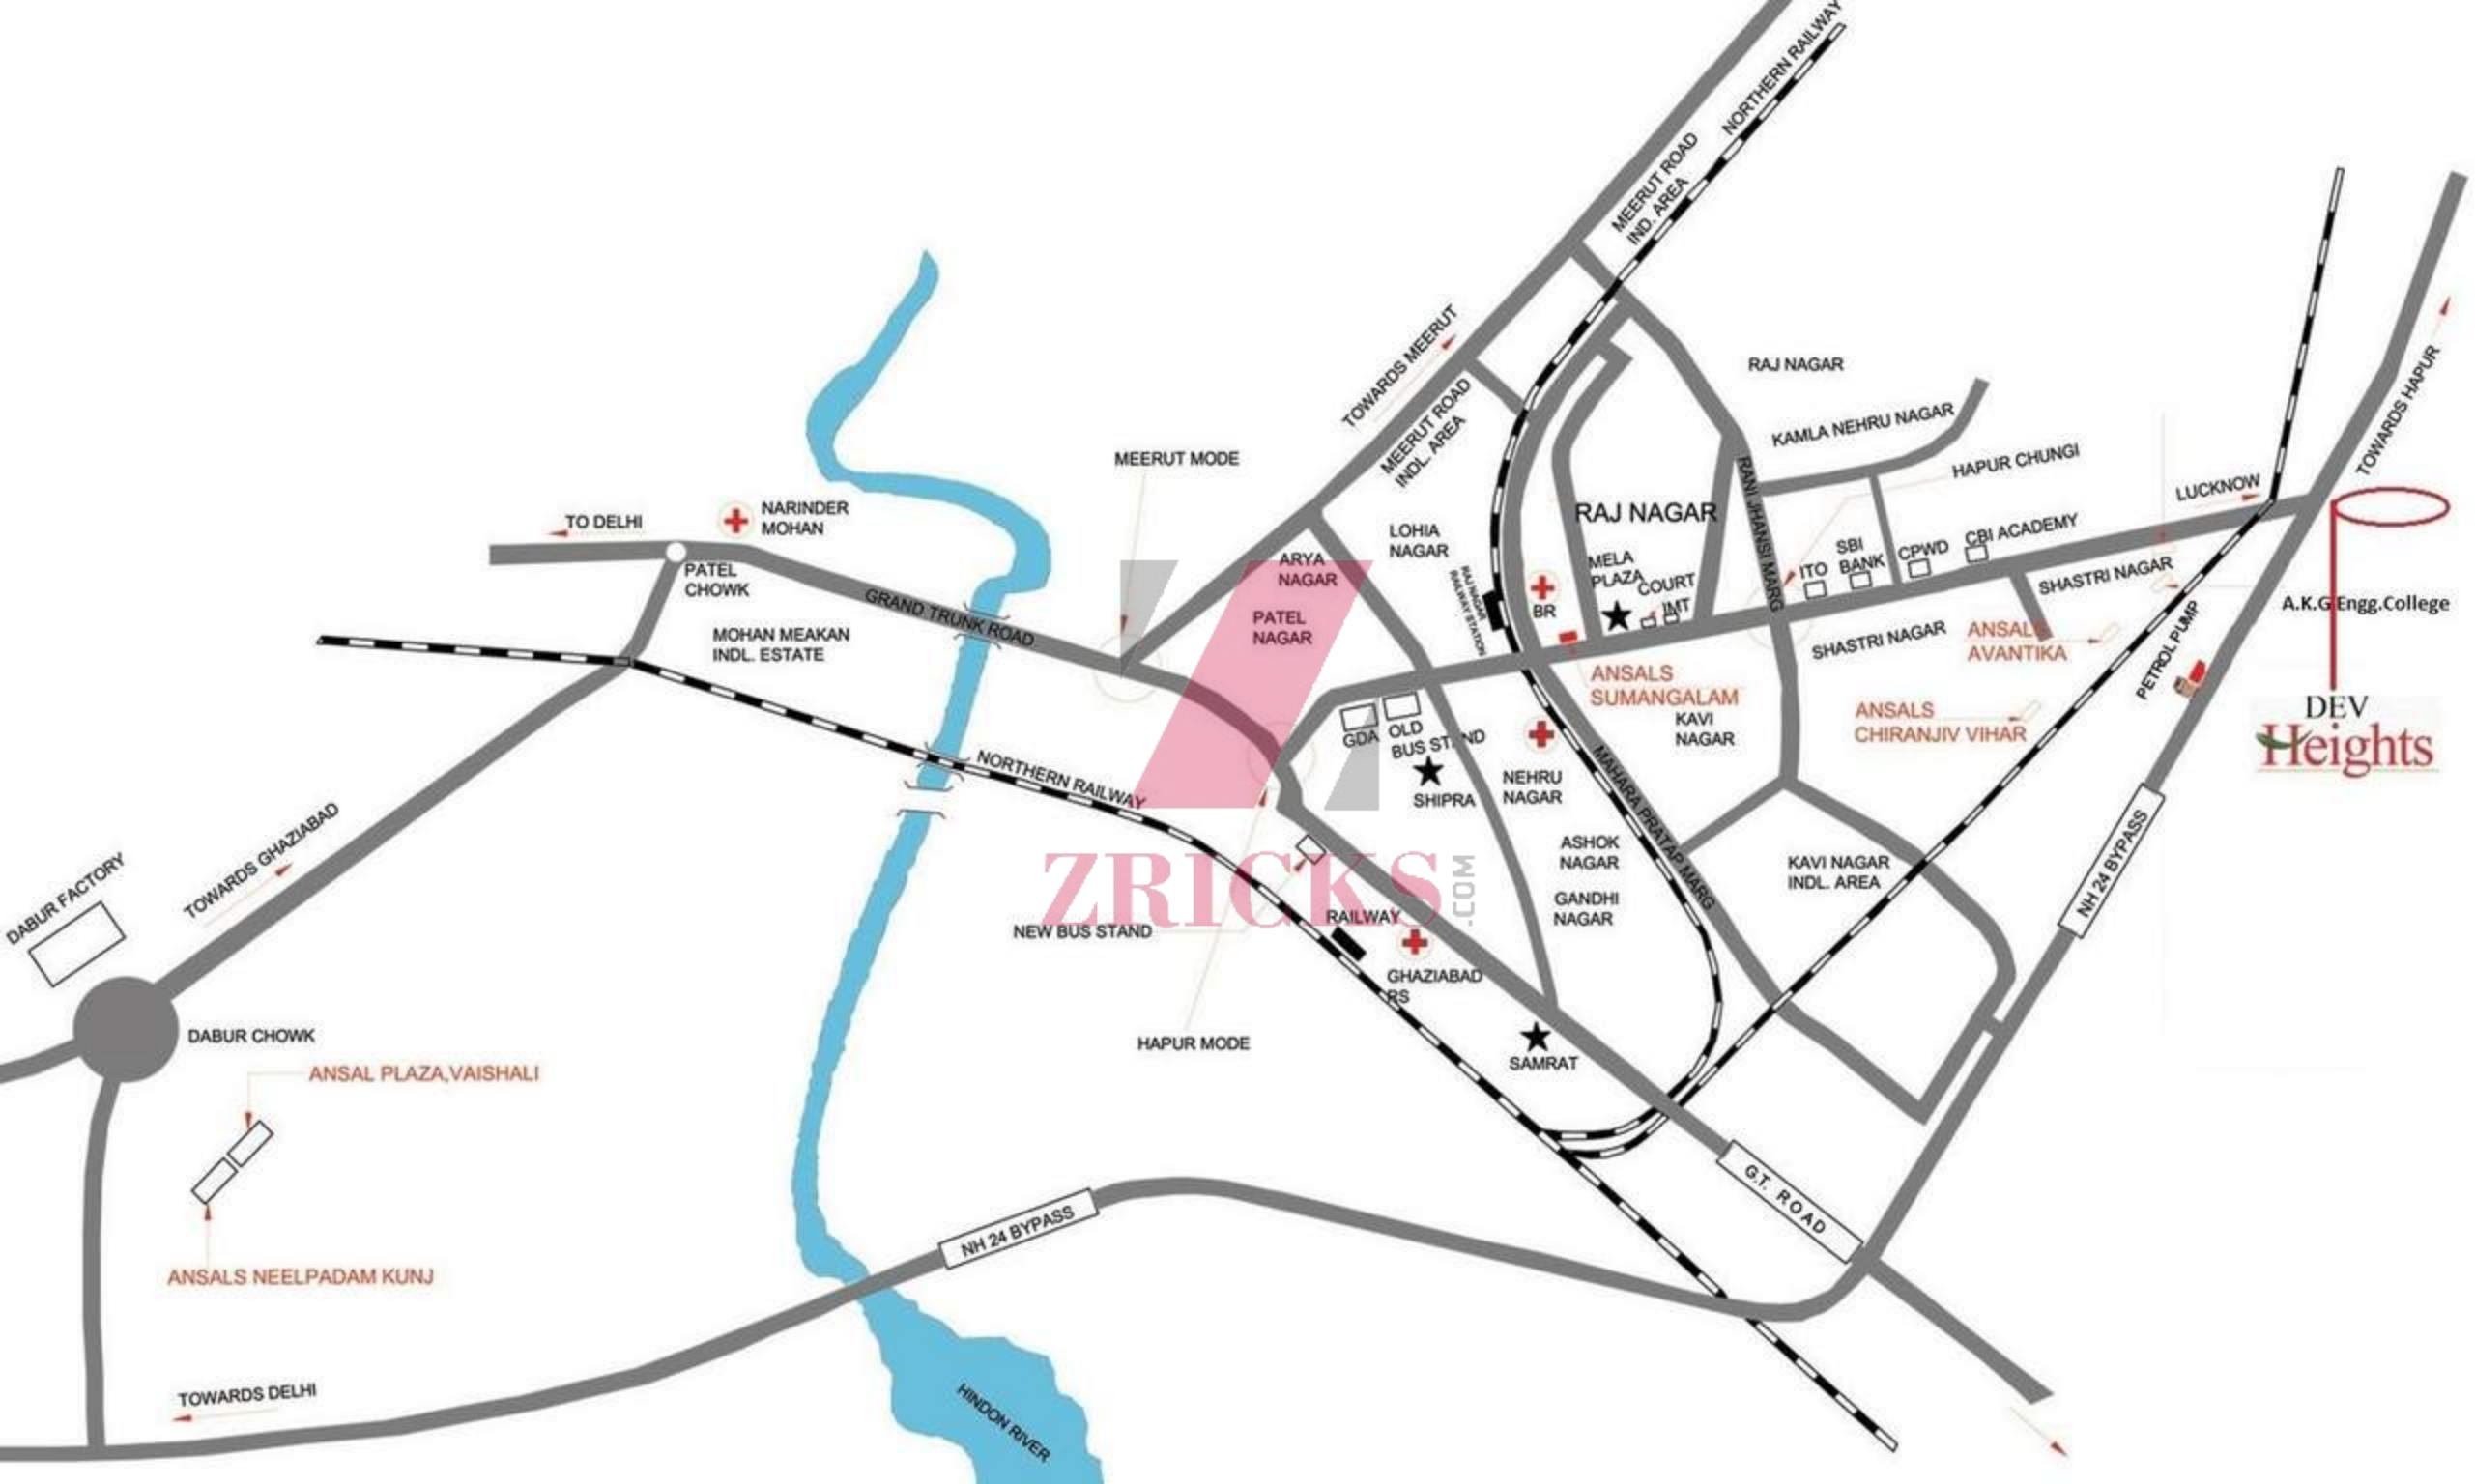

ZRICKS .COM

DEV Heights

A.K.G Engg. College

LUCKNOW

TOWARDS HAPUR

HAPUR CHUNGI

RAJ NAGAR

KAMLA NEHRU NAGAR

RAJ NAGAR

MELA PLAZA

COURT

JMT

TOWARDS MEERUT

MEERUT ROAD

INDL. AREA

MEERUT MODE

LOHIA NAGAR

ARYA NAGAR

PATIL NAGAR

TO DELHI

NARINDER MOHAN

PATEL CHOWK

MOHAN MEAKAN

INDL. ESTATE

GRAND TRUNK ROAD

NORTHERN RAILWAY

NEW BUS STAND

HAPUR MODE

ANSALS SUMANGALAM

KAVI NAGAR

ANSALS CHIRANJIV VIHAR

KAVI NAGAR

INDL. AREA

ASHOK NAGAR

GANDHI NAGAR

NEHRU NAGAR

SHIPRA

OLD BUS STAND

GDA

RAILWAY

GHAZIABAD

RS

SAMRAT

SHASTRI NAGAR

SHASTRI NAGAR

ANSAL AVANTIKA

PETROL PUMP

NH 24 BYPASS

G.T. ROAD

HINDON RIVER

TOWARDS GHAZIABAD

DABUR CHOWK

ANSAL PLAZA, VAISHALI

ANSALS NEELPADAM KUNJ

TOWARDS DELHI

DABUR FACTORY