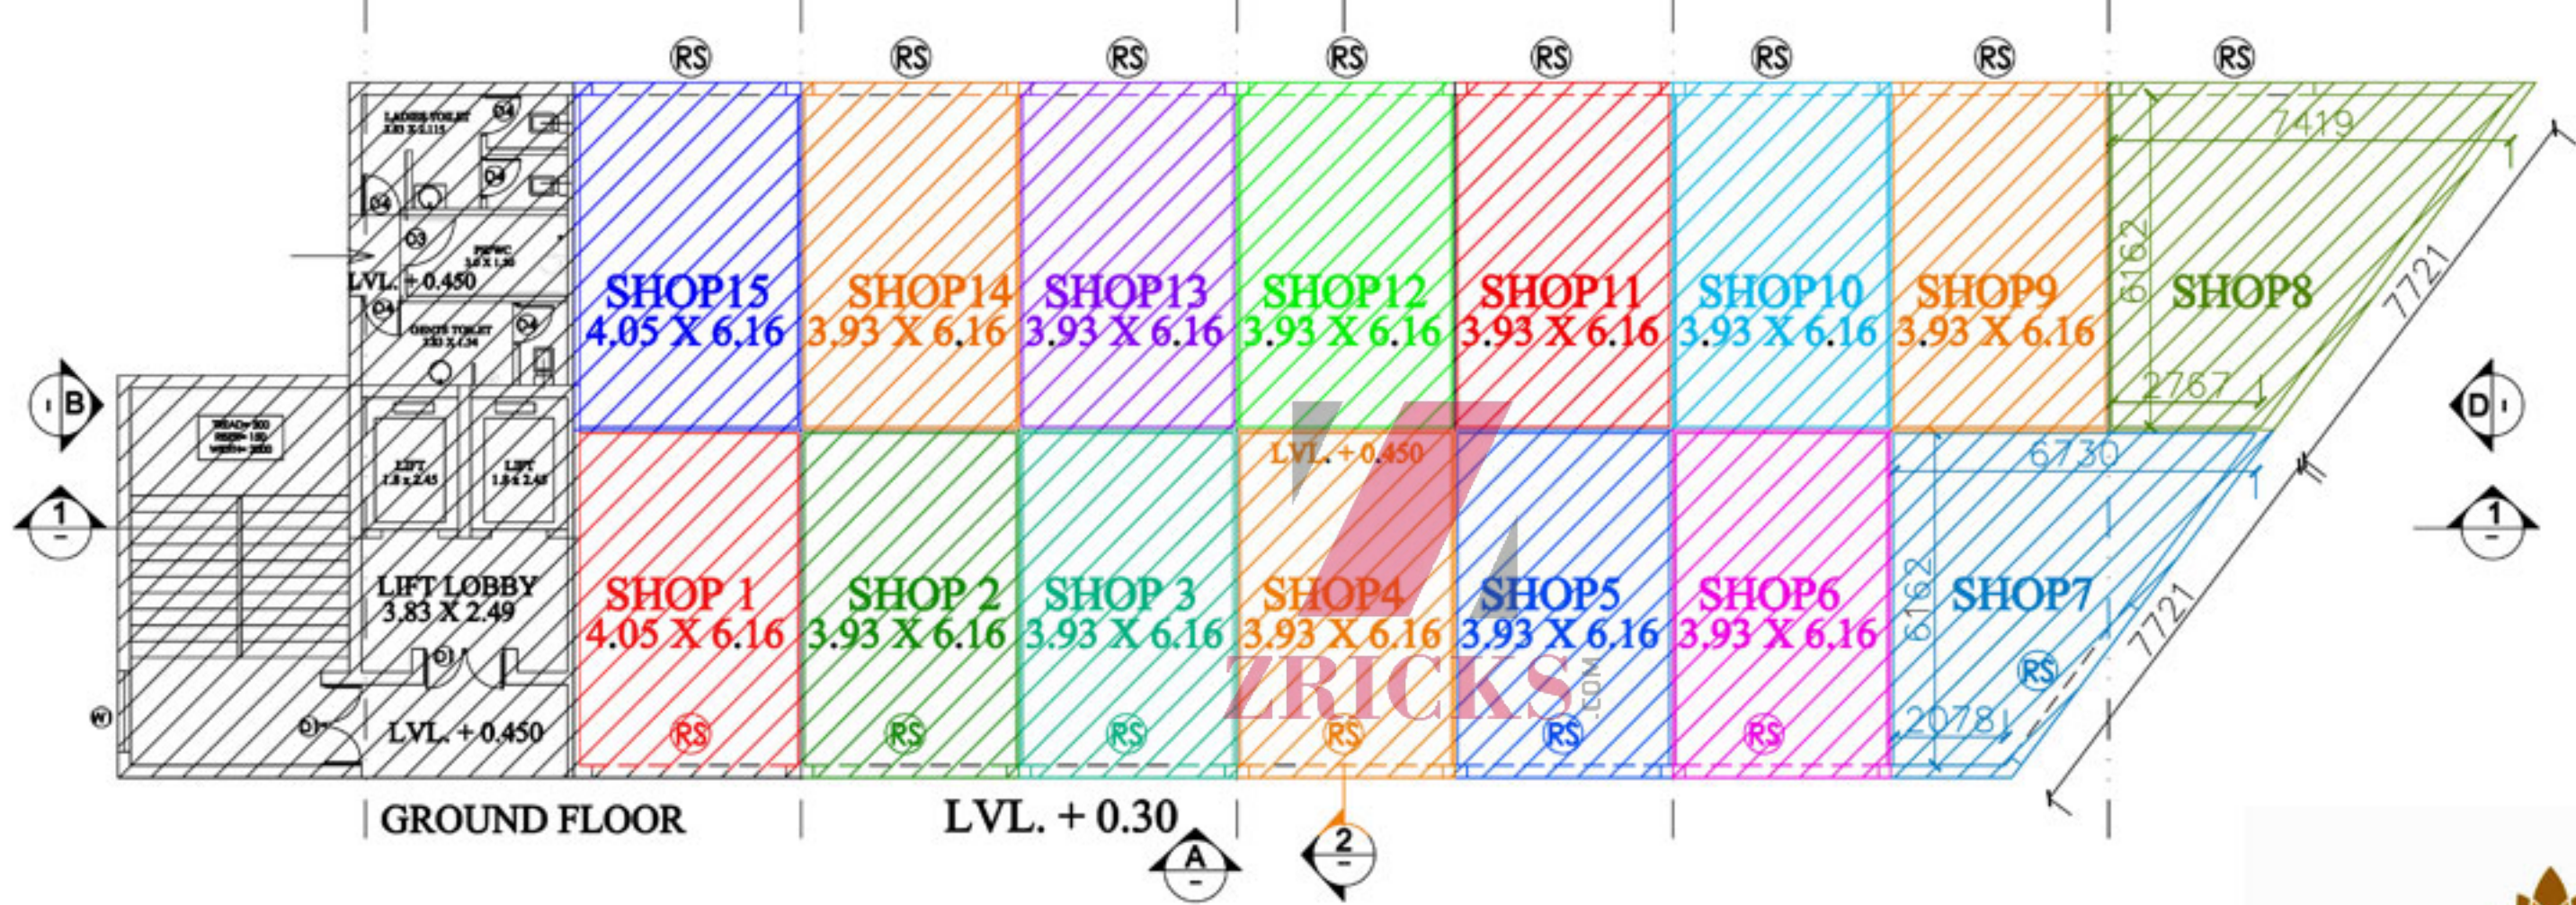

TRA POINT

BEAUTY

TRA POINT

P.M. STUDIO

BEAUTY

POINT

TRA POINT

P.M. STUDIO

SUMANG

ZRICKS

Ground Floor Plan

First Floor Plan

Second Floor Plan

SITE PLAN of the project

- 1 Entry / Exit Gate
- 2 Badminton Court (Provision)
- 3 Basketball Court (Provision)
- 4 Kids Play Area
- 5 Kids Play Ground
- 6 Amphitheatre / Open Air Yoga
- 7 Water Body / Swimming Pool (Provision)
- 8 Open Air Gym
- 9 Landscape Lawn
- 10 Stilt Parking
- 11 Angwadadi and Community Centre

Location Advantage

ZEPHCKS

Map not to scale