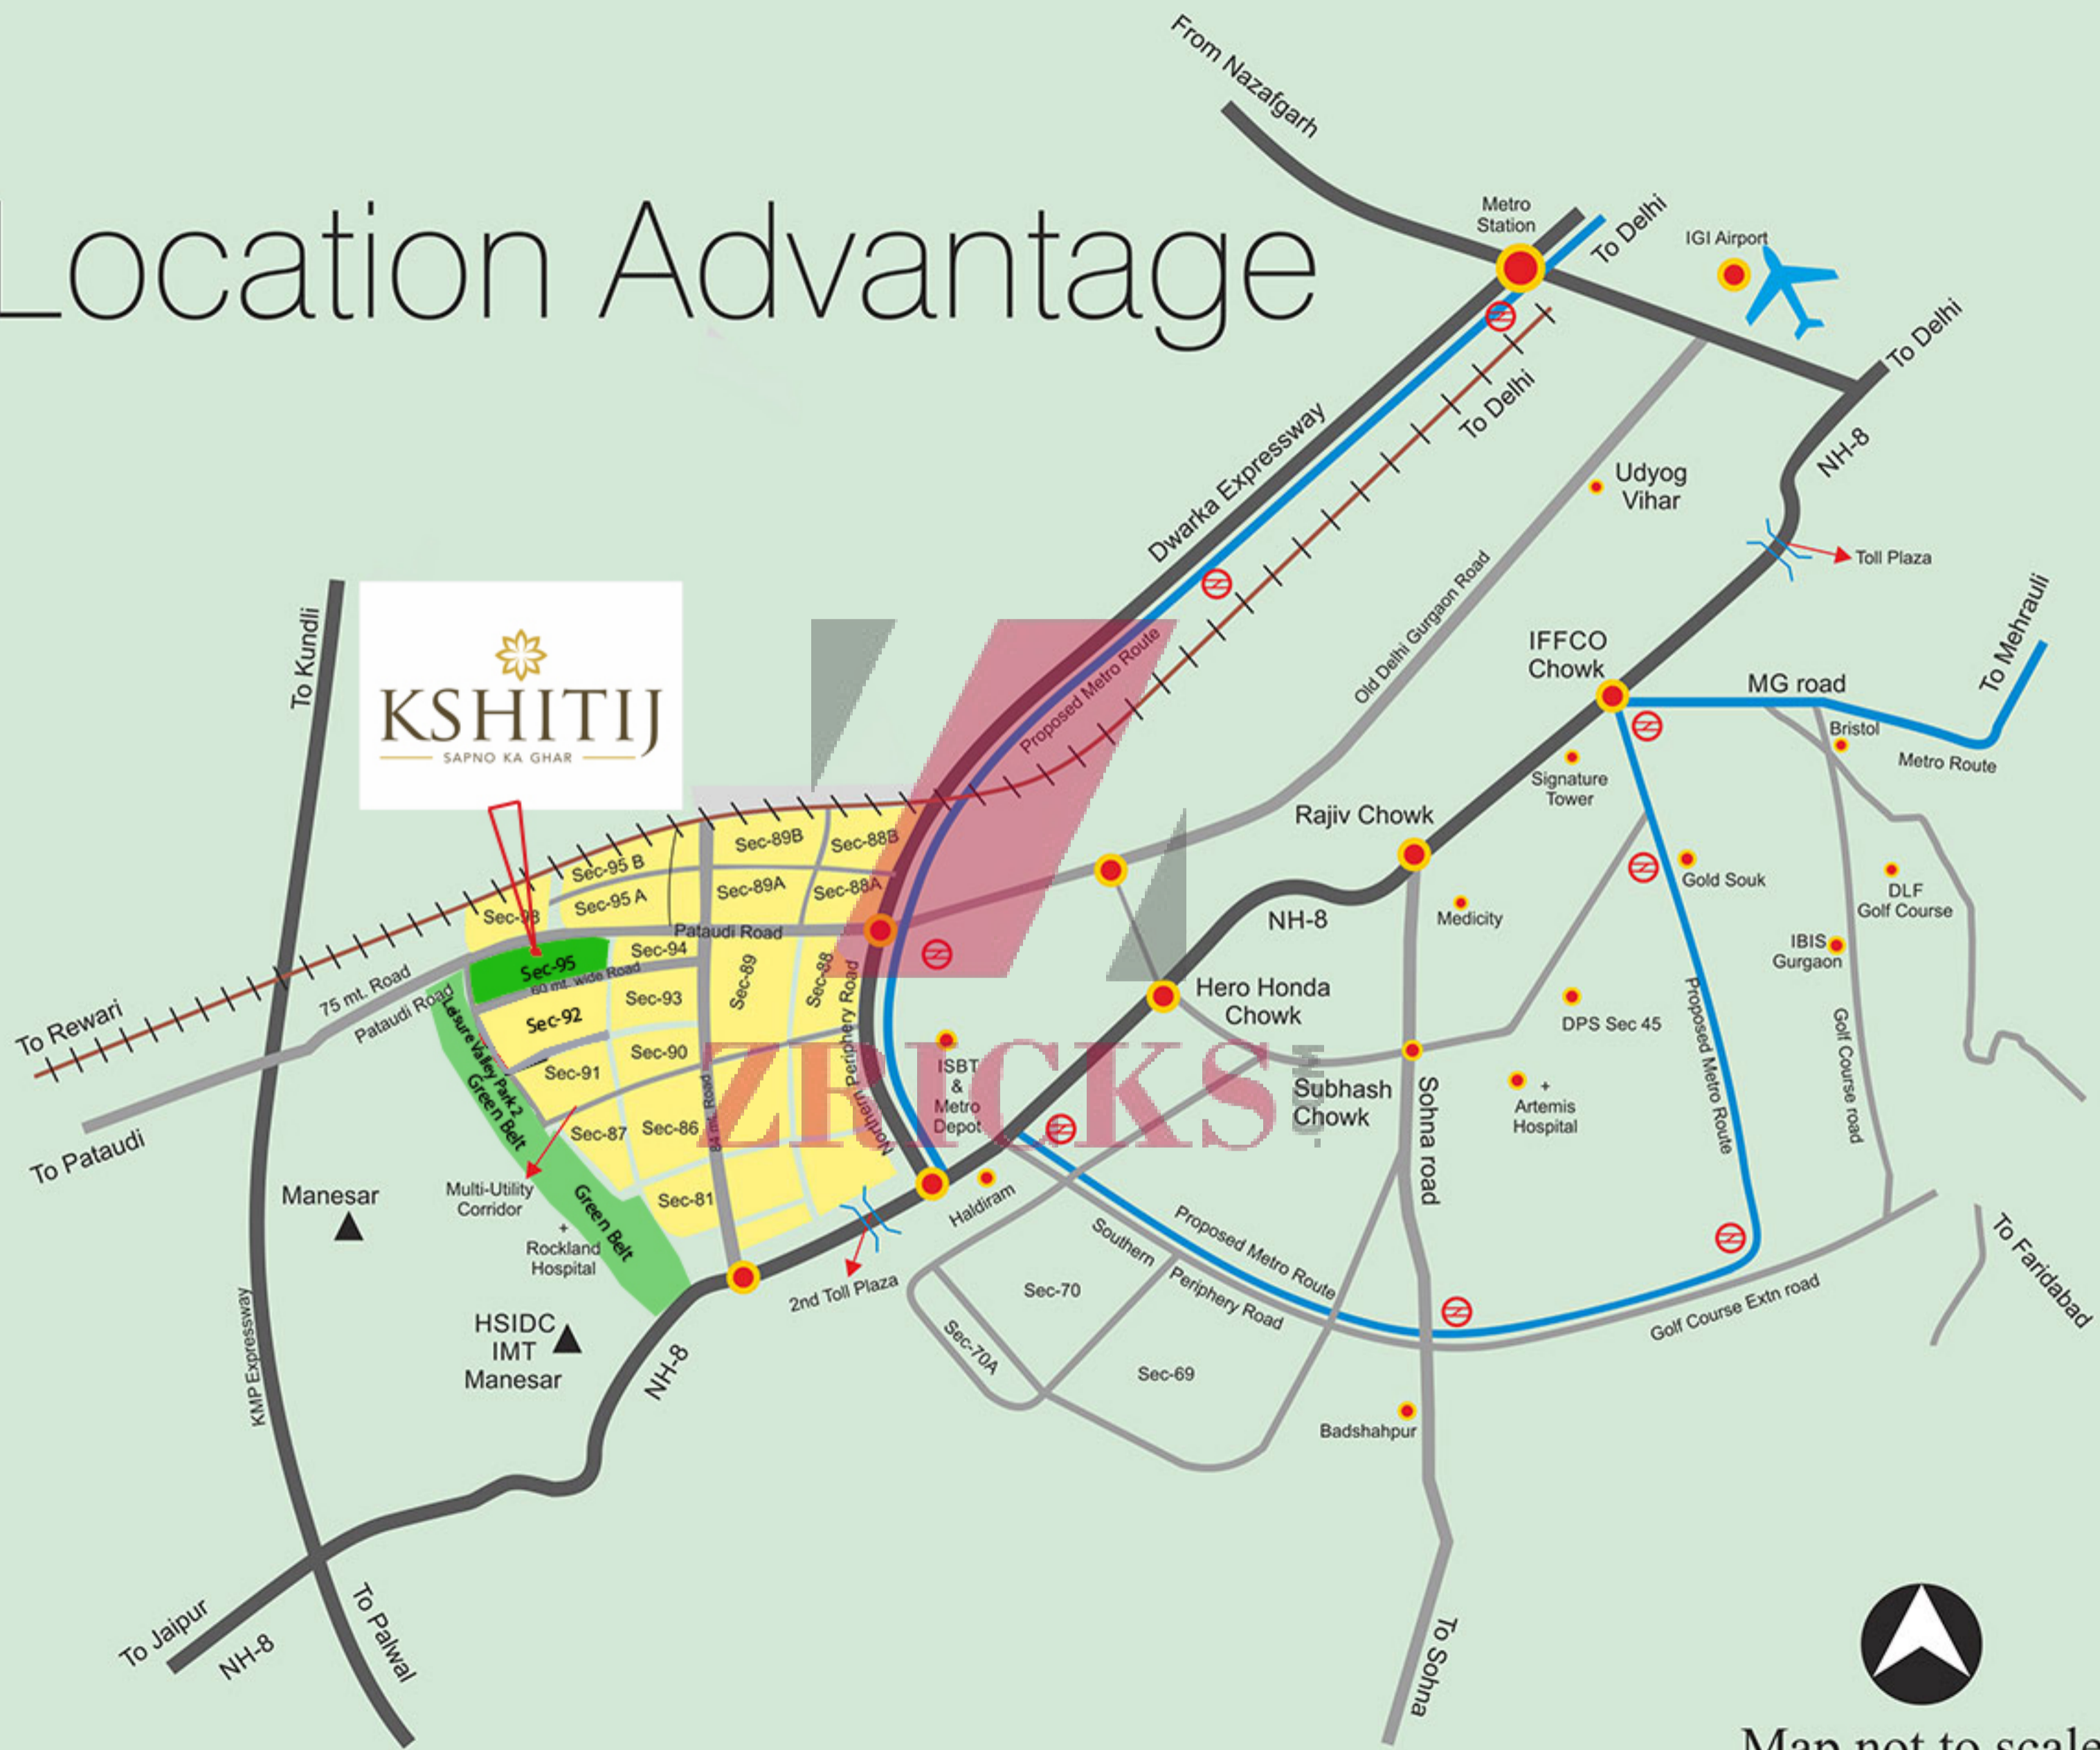

SUMANG

ZRICKS

Ground Floor Plan

First Floor Plan

Second Floor Plan

SITE PLAN of the project

- 1 Entry / Exit Gate
- 2 Badminton Court (Provision)
- 3 Basketball Court (Provision)
- 4 Kids Play Area
- 5 Kids Play Ground
- 6 Amphitheatre / Open Air Yoga
- 7 Water Body / Swimming Pool (Provision)
- 8 Open Air Gym
- 9 Landscape Lawn
- 10 Stilt Parking
- 11 Angwadadi and Community Centre

Location Advantage

ZEPHCKS

Map not to scale