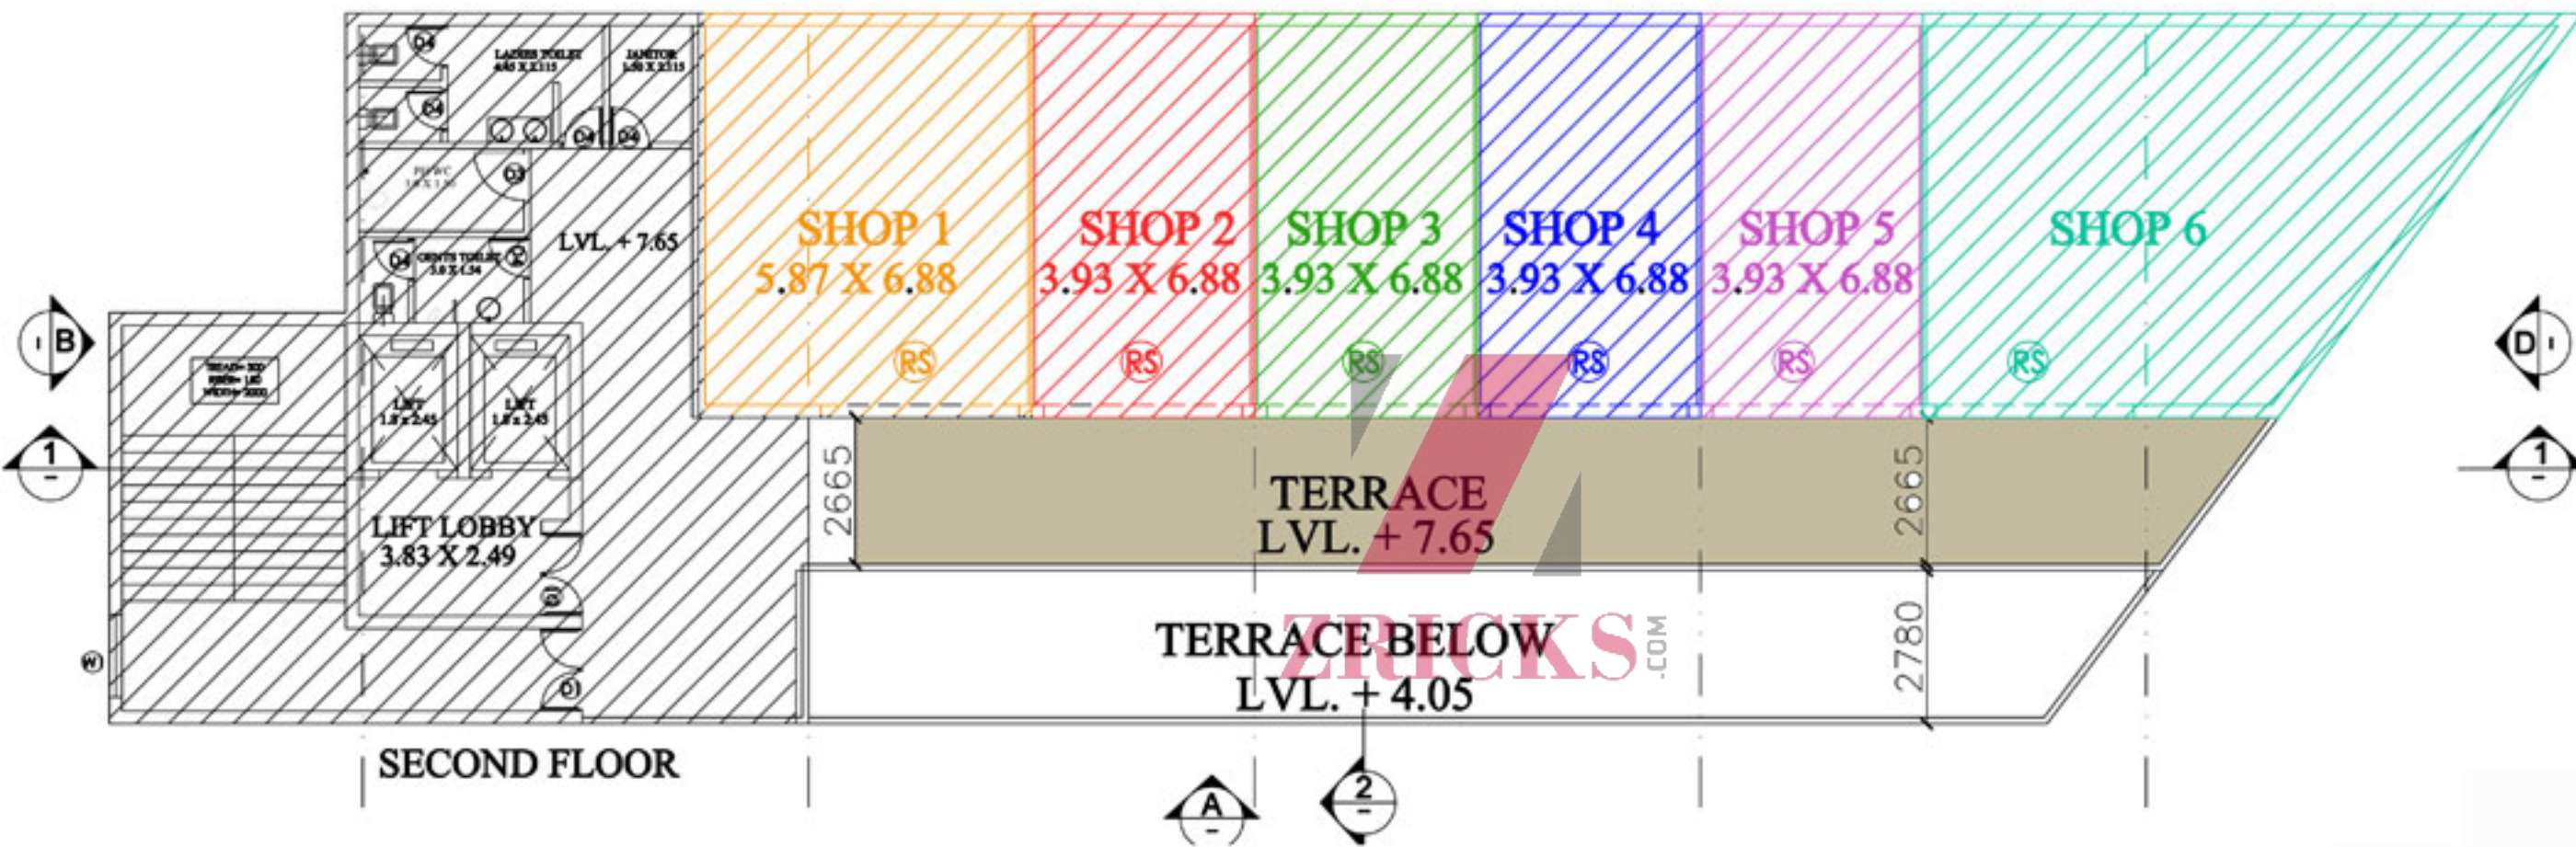

SUMANG

ZRICKS

Ground Floor Plan

First Floor Plan

Second Floor Plan

SITE PLAN of the project

- 1 Entry / Exit Gate
- 2 Badminton Court (Provision)
- 3 Basketball Court (Provision)
- 4 Kids Play Area
- 5 Kids Play Ground
- 6 Amphitheatre / Open Air Yoga
- 7 Water Body / Swimming Pool (Provision)
- 8 Open Air Gym
- 9 Landscape Lawn
- 10 Stilt Parking
- 11 Angwadadi and Community Centre

Location Advantage

ZEPHCKS

Map not to scale