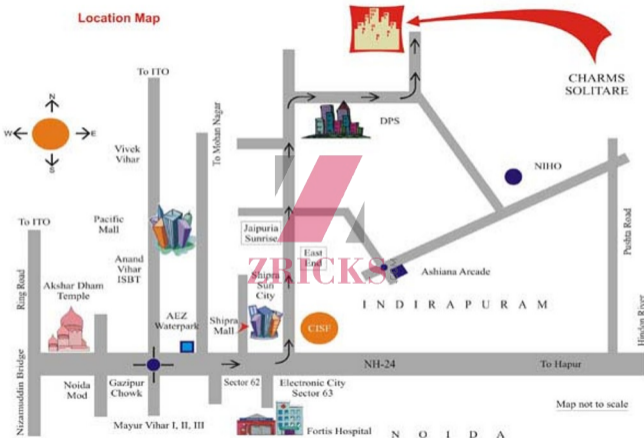

ZRICKS.COM

DAHLIA-II SUPER AREA - 1250 SFT

DAHLIA-I SUPER AREA - 1290 SFT

TULIP SUPER AREA - 1550 SFT

JASMINE SUPER AREA - 1850 SFT

LAYOUT PLAN

CHARMS SOLITAIRE

Plot area: 5700 sq. mts.
70% open space.

PROPOSED LAYOUT PLAN FOR CHARMS INDIA PVT. LTD. AT PLOT NO-14, MALL ROAD, AHINSA KHAND-II INDIRAPURAM.

Location Map

Map not to scale

N O I D A